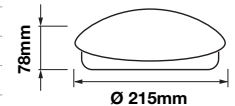

Sensor Compatible:	Yes
Voltage/Frequency:	AC:220-240V,50Hz
Luminous Flux:	560lm
IP Rating:	IP20
CRI:	>80
PF:	>0.5

Beam Angle:	120°
Color of Fixture:	White
Body Type:	Iron+PMMA
Shape:	Round
Dimension:	Ø215x78mm
Box Qty:	20 Pcs