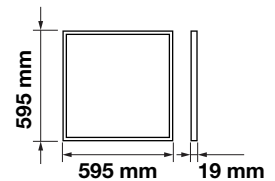

Body Type:	Iron+PS
Dimension:	595x595x19mm
Box Qty:	4 Pcs