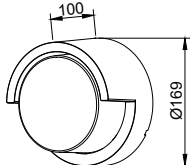

SKU: 8537 - 3000K Warm White 3800157638869
SKU: 8538 - 4000K Day White 3800157638876

VT-827-SQ