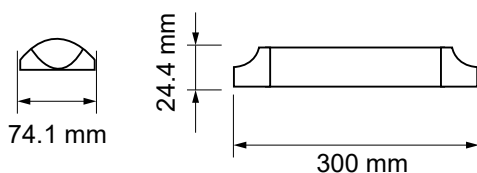

FIXTURES WITH LED

LED Prismatic Fittings

The reliable 10w to 60w range of efficient LED prismatic fittings from V-TAC all have a high-lumen rating of 120 lm/w and are equipped with quick connectors to lessen set-up time during installation. Available in 3000K, 4000K, and 6400K color temperatures, these durable fittings are ideal for any indoor lighting use

- **SMD LED Type**
- **30,000 hrs Lifespan**
- **110° Beam Angle**
- **15000 On/Off**
- **AC:220-240V,50Hz**
- **CRI: >80**
- **>0.9 PF**
- **Plastic Body**
- **<0.5 s Instant Start**

5 YEAR
WARRANTY*

MODEL	WATTS	LUMENS	WEIGHT-KG	BOX QTY.
VT-8-10	10w	1200	0.26	10 pcs

SKU: 659 | 3000K WARM WHITE
SKU: 660 | 4000K DAY WHITE
SKU: 661 | 6400K WHITE