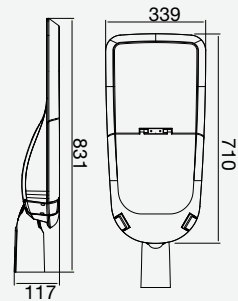

VT-160ST

SKU: 543 | 4000K DAY WHITE

WATTS	LUMENS	BOX QTY.
160w	19200	1 pcs

Available with

SKU: 548