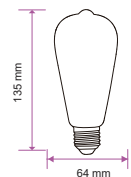

3D Filament-ST64-E27

3W VT-2223

SKU: 2705 - 3000K Warm White 3800157641531

EQ. Watts:	N/A
Voltage/Frequency:	AC:220-240V,50Hz
Luminous Flux:	25lm
Commercial Type:	ST64

LED Type:	COB
CRI:	>80
PF:	>0.45
Base:	E27

Beam Angle:	300°
Body Type:	Glass
Dimension:	Ø64x135mm
Box Qty:	100 Pcs