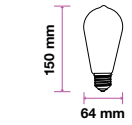

Filament-ST64-E27

4W VT-2185

SKU: 7474 - 1800K Warm White 3800157640312

EQ. Watts:	20w
Voltage/Frequency:	AC:220-240V, 50Hz
Luminous Flux:	200lm
Commercial Type:	ST64

LED Type:	Filament
CRI:	>80
PF:	>0.5
Base:	E27

Beam Angle:	300°
Body Type:	Glass
Dimension:	64x150mm
Box Qty:	50 Pcs