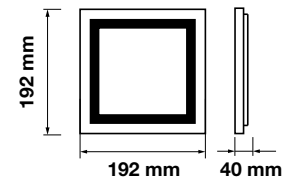

Body Type:	Aluminium
Dimension:	192x192x40mm
Box Qty:	20 Pcs