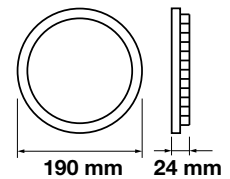

Body Type: Aluminium+Satin Nickel
Dimension: Ø190x24mm
Box Qty: 20 Pcs