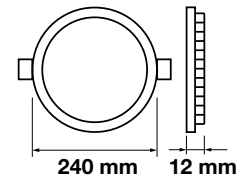

Emergency Pack: **Available**
Voltage/Frequency: **AC:85-265V,50/60Hz**
Luminous Flux: **1800lm**
Beam Angle: **120°**

LED Type: **SMD**
CRI: **>80**
PF: **>0.9**
Shape: **Round**

Body Type: **Aluminium**
Dimension: **Ø240x12mm**
Box Qty: **20 Pcs**