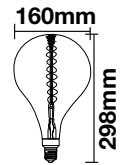

EQ. Watts:	40w
Voltage/Frequency:	AC:220-240V,50Hz
Luminous Flux:	500lm
Commercial Type:	A165

LED Type:	Filament
CRI:	>80
PF:	>0.5
Base:	E27

Beam Angle:	340°
Body Type:	Glass
Dimension:	160x298mm
Box Qty:	6 Pcs