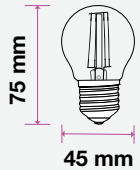

MODEL	WATTS	EQ.WATTS	LUMENS	BASE	SHAPE	BOX QTY.
VT-244	4w	35w	400	E27	G45	100 pcs

SKU: 280 | 2700K WARM WHITE