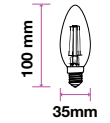

LED Bulbs-E27

4W VT-2194

SKU: 7367 - 2700K Warm White 3800157628587

EQ. Watts:	40w
Voltage/Frequency:	AC:220-240V,50Hz
Luminous Flux:	400lm
Commercial Type:	G45

LED Type:	SMD
CRI:	>80
PF:	>0.4
Base:	E27

Beam Angle:	300°
Body Type:	Glass
Dimension:	45x75mm
Box Qty:	50 Pcs

LED Candle Filament Bulbs

4W VT-2104

SKU: 7282 - 2700K Warm White 3800157623728

EQ. Watts:	40w
Voltage/Frequency:	AC:220-240V,50Hz
Luminous Flux:	400lm
Commercial Type:	Candle

LED Type:	SMD
CRI:	>80
PF:	>0.4
Base:	E14

Beam Angle:	300°
Body Type:	Glass
Dimension:	35x100mm
Box Qty:	50 Pcs

LED Candle Filament Bulbs

4W VT-2134D

SKU: 7284 - 2700K Warm White 3800157623742

EQ. Watts:	35w
Voltage/Frequency:	AC:220-240V,50Hz
Luminous Flux:	350lm
Commercial Type:	Candle

LED Type:	SMD
CRI:	>80
PF:	>0.5
Base:	E14

Beam Angle:	300°
Body Type:	Glass
Dimension:	35x100mm
Box Qty:	50 Pcs

LED Candle Filament Bulbs

4W VT-2174

SKU: 7365 - 2700K Warm White 3800157628563

EQ. Watts:	40w
Voltage/Frequency:	AC:220-240V,50Hz
Luminous Flux:	400lm
Commercial Type:	Candle

LED Type:	SMD
CRI:	>80
PF:	>0.4
Base:	E14

Beam Angle:	300°
Body Type:	Glass
Dimension:	35x100mm
Box Qty:	50 Pcs

LED Filament Bulbs

4W VT-2114

SKU: 7283 - 2700K Warm White 3800157623735

EQ. Watts:	40w
Voltage/Frequency:	AC:220-240V,50Hz
Luminous Flux:	400lm
Commercial Type:	A60

LED Type:	SMD
CRI:	>80
PF:	>0.4
Base:	E27

Beam Angle:	300°
Body Type:	Glass
Dimension:	60x107mm
Box Qty:	25 Pcs