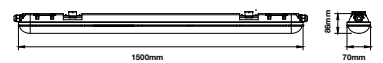

Voltage/Frequency:	AC:200-240V,50/60Hz
Luminous Flux:	8400lm
LED Type:	SMD
CRI:	>70

PF:	>0.9
Beam Angle:	120°
Body Type:	Plastic+Aluminium
On/Off:	>10,000

Life span:	20,000 Hours
Gross weight:	2.75 kg
Dimension:	1500x86x70mm
Box Qty:	6 Pcs