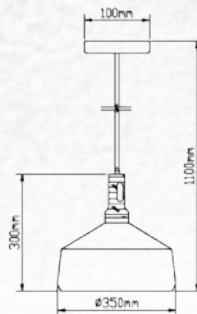

Model:	VT-7545-WH
SKU:	3765
EAN:	3800157611381
Size:	350x300x1100mm
Box Qty:	8Pcs
Material:	Iron+Wooden Top

Wooden Top Iron-Black