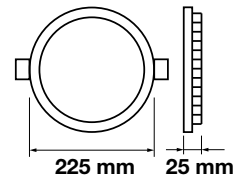

Emergency Pack: Available
Voltage/Frequency: AC:85-265V,50/60Hz
Luminous Flux: 1500lm
Beam Angle: 120°

LED Type: SMD
CRI: >80
PF: >0.5
Shape: Round

Body Type: Aluminium+Satin Nickel
Dimension: Ø225x25mm
Box Qty: 20 Pcs