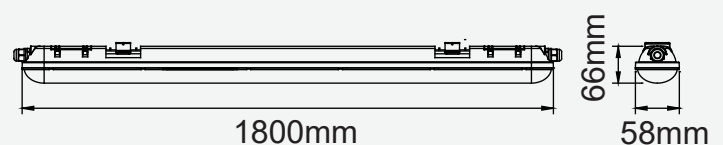

FIXTURES WITH LED

LED Waterproof Fittings

With its IP65 rating and tough aluminum exterior, the new LED Tri-Proof Fittings are the optimal choice for a strong and durable fitting for indoor and outdoor lighting. Available in 4ft, 5ft, and 6ft, these high-lumen tri-proof fittings are ideal for illuminating open spaces that are frequently exposed to dust and moisture.

- **SMD LED Type**
- **20,000 - 30,000 hrs Lifespan**
- **110° Beam Angle**
- **IP65 Rating**
- **AC:220-240V,50Hz**
- **CRI: >80**
- **PF: >0.9**

5 YEAR
WARRANTY*

MODEL	WATTS	LUMENS	ON/OFF	BODY TYPE	PF	WEIGHT-KG	BOX QTY.
VT-180	60w	5400	15000	Plastic	>0.9	1.30	9 pcs

SKU: 680 | 4000K DAY WHITE
SKU: 681 | 6400K WHITE