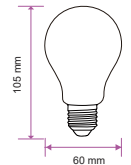

Beam Angle:	300°
Body Type:	Glass
Dimension:	Ø60x105mm
Box Qty:	100 Pcs

NEW

SpecialBulbs