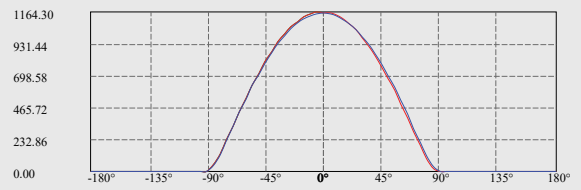

WATTS	LUMENS	SIZE
40w	3400	1200x50x75mm

\*Suitable for 10-12 hours daily, usage of the product for 24 hours a day would void warranty

C180(Max): ———  
 C0/C180: ———  
 C90/C270: ———  
 Field angle(10%Imax):C0/180Left:81.0 Right:78.8  
                                   :C90/270Left:80.7 Right:80.0  
 Beam Angle(50%Imax):C0/180Left:57.8 Right:55.7  
                                   :C90/270Left:57.6 Right:56.8