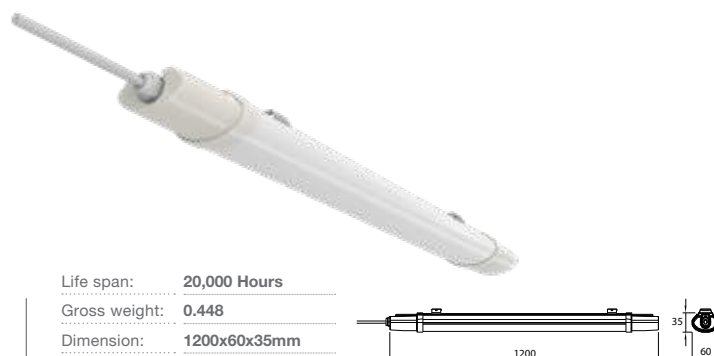

NEW

IP65 RATING

Waterproof Fitting-S Series
36w VT-1239

SKU: 6469 - 4000K Day White 3800157640992
SKU: 6470 - 6400K White 3800157641005

Voltage/Frequency: **AC:220-240V,50Hz**
Luminous Flux: **3000lm**
LED Type: **SMD2835**
CRI: **>80**

PF: **>0.9**
Beam Angle: **120°**
Body Type: **Plastic**
On/Off: **>10,000**

Life span: **20,000 Hours**
Gross weight: **0.448**
Dimension: **1200x60x35mm**
Box Qty: **20 Pcs**