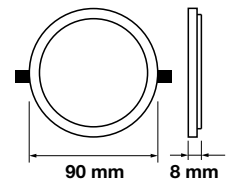

Trimless Panel-Round

8w VT-888RD

SKU: 4931 - 3000K Warm White 3800157606479
SKU: 4932 - 4000K Day White 3800157606486
SKU: 4933 - 6400K White 3800157606493

Cutting Size:
Ø75mm

Emergency Pack:	Available
Voltage/Frequency:	AC:85-265V,50/60Hz
Luminous Flux:	800lm
Beam Angle:	120°

LED Type:	SMD
CRI:	>80
PF:	>0.9
Shape:	Round

Body Type:	Aluminium
Dimension:	Ø90x8mm
Box Qty:	100 Pcs