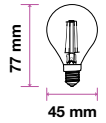

Color Bulbs-G45-E27

2W VT-2132-B

SKU: 7412 - Blue

3800157630283

EQ. Watts:	10w
Voltage/Frequency:	AC:220-240V,50Hz
Luminous Flux:	60lm
Commercial Type:	G45

LED Type:	Filament
CRI:	>80
PF:	>0.4
Base:	E27

Beam Angle:	300°
Body Type:	Glass
Dimension:	45x75mm
Box Qty:	100 Pcs

Color Bulbs-G45-E27

2W VT-2132-R

SKU: 7413 - Red

3800157630290

EQ. Watts:	10w
Voltage/Frequency:	AC:220-240V,50Hz
Luminous Flux:	60lm
Commercial Type:	G45

LED Type:	Filament
CRI:	>80
PF:	>0.4
Base:	E27

Beam Angle:	300°
Body Type:	Glass
Dimension:	45x75mm
Box Qty:	100 Pcs

Clear Glass-Filament-P45-E14

4W VT-1996D

SKU: 4394 - 2700K Warm White

3800157604314

EQ. Watts:	30w
Voltage/Frequency:	AC:220-240V,50Hz
Luminous Flux:	320lm
Commercial Type:	P45

LED Type:	Filament
CRI:	>80
PF:	>0.5
Base:	E14

Beam Angle:	300°
Body Type:	Glass
Dimension:	45x77mm
Box Qty:	100 Pcs

Clear Glass-Filament-P45-E14

4W VT-1996

SKU: 4426 - 6400K White

3800157606394

EQ. Watts:	40w
Voltage/Frequency:	AC:220-240V,50Hz
Luminous Flux:	400lm
Commercial Type:	P45

LED Type:	Filament
CRI:	>80
PF:	>0.4
Base:	E14

Beam Angle:	300°
Body Type:	Glass
Dimension:	45x77mm
Box Qty:	100 Pcs

Clear Glass-Filament-P45-E14

4W VT-1996C

SKU: 43001 - 2700K Warm White

3800157624138

EQ. Watts:	40w
Voltage/Frequency:	AC:220-240V,50Hz
Luminous Flux:	400lm
Commercial Type:	P45

LED Type:	Filament
CRI:	>80
PF:	>0.4
Base:	E14

Beam Angle:	300°
Body Type:	Glass
Dimension:	45x77mm
Box Qty:	100 Pcs