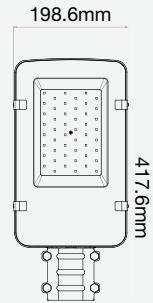

VT-30ST

SKU: 525 | 4000K DAY WHITE
SKU: 526 | 6400K WHITE

WATTS	LUMENS	BOX QTY.
30w	3600	4 pcs