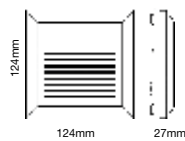

Step Light-Square-IP65
2W VT-1152-B

Sensor Compatible:	Yes
Voltage/Frequency:	AC:100-240V,50/60Hz
Luminous Flux:	60lm
LED Type:	SMD
CRI:	>80
PF	>0.5

Beam Angle:	55°
Body Type:	PC
Color of Fixture:	White
Shape:	Square
Dimension:	124x124x27mm
Cutting Size:	N/A
Box Qty:	50 Pcs