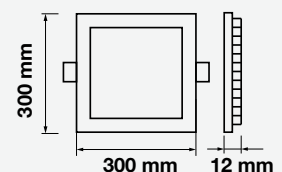

MODEL	WATTS	LUMENS	BOX QTY.
VT-624SQ	24w	2000	10 pcs

Cutting Size: 280x280mm