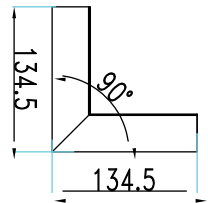

: SKU:396 | 4000K DAY WHITE

12W
VT-7-42-LW