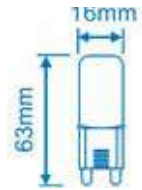

Capsules-G9

5W VT-2175D

SKU: 7429 - 3000K Warm White 3800157637046
SKU: 7430 - 4000K Day White 3800157637053
SKU: 7431 - 6400K White 3800157637060

DIMMABLE

EQ. Watts: 50w
Voltage/Frequency: AC:200-240V,50/60Hz
Luminous Flux: 500lm
LED Type: SMD

CRI: >80
PF: >0.4
Base: G9
Beam Angle: 300°

Body Type: Ceramic
Dimension: 22x60mm
Box Qty: 600 Pcs

Capsules-G9

5.5W VT-2177

SKU: 7432 - 3000K Warm White 3800157637077
SKU: 7433 - 4000K Day White 3800157637084
SKU: 7434 - 6400K White 3800157637091

EQ. Watts: 50w
Voltage/Frequency: AC:200-240V,50/60Hz
Luminous Flux: 550lm
LED Type: SMD

CRI: >80
PF: >0.4
Base: G9
Beam Angle: 300°

Body Type: Ceramic
Dimension: 16x63mm
Box Qty: 600 Pcs

NEW

Capsules-G9

6W VT-2227

SKU: 2719 - 3000K Warm White 3800157644426
SKU: 2720 - 4000K Day White 3800157644433
SKU: 2721 - 6400K White 3800157644440

EQ. Watts: 45
Voltage/Frequency: AC:220-240V,50Hz
Luminous Flux: 550lm
LED Type: SMD

CRI: >80
PF: >0.5
Base: G9
Beam Angle: 300°

Body Type: Plastic
Dimension: 19x68mm
Box Qty: 200 Pcs

NEW

Capsules-G9

7W VT-2228

SKU: 2722 - 3000K Warm White 3800157644457
SKU: 2723 - 4000K Day White 3800157644464
SKU: 2724 - 6400K White 3800157644471

EQ. Watts: 50
Voltage/Frequency: AC:220-240V,50Hz
Luminous Flux: 650lm
LED Type: SMD

CRI: >80
PF: >0.5
Base: G9
Beam Angle: 300°

Body Type: Plastic
Dimension: 23x70mm
Box Qty: 200 Pcs