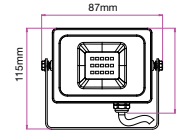

Sensor Compatible:	Yes
Voltage/Frequency:	AC:220-240V,50/60Hz
Luminous Flux:	800lm
Color of Fixture:	Grey

CRI:	>80
PF:	>0.9
IP Rating:	IP65
Beam Angle:	100°

Body Type:	Die Cast Aluminium
Dimension:	87X115X85mm
Box Qty:	20 Pcs