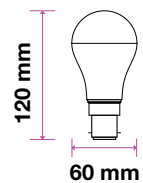

MODEL	WATTS	EQ.WATTS	LUMENS	BASE	SHAPE	BOX QTY.
VT-231	11w	75w	1055	B22	A60	96 pcs
SKU: 102 | 3000K WARM WHITE SKU: 853 | 6400K WHITE