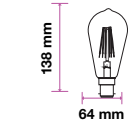

Amber Cover -Filament-ST64-B22

4W VT-2145

SKU: 7421 - 2200K Warm White 3800157633093

EQ. Watts:	30w
Voltage/Frequency:	AC:220-240V,50Hz
Luminous Flux:	350lm
Commercial Type:	ST64

LED Type:	Filament
CRI:	>80
PF:	>0.5
Base:	B22

Beam Angle:	300°
Body Type:	Glass
Dimension:	64x138mm
Box Qty:	100 Pcs