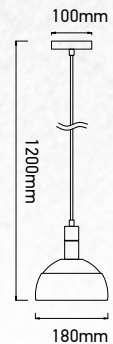

Pendant-Aluminium Shade-Pink

Model:	VT-7100-P
SKU:	3923
EAN:	3800157626187
Size:	180x100x1200mm
Box Qty:	12Pcs
Material:	Plastic+Aluminium