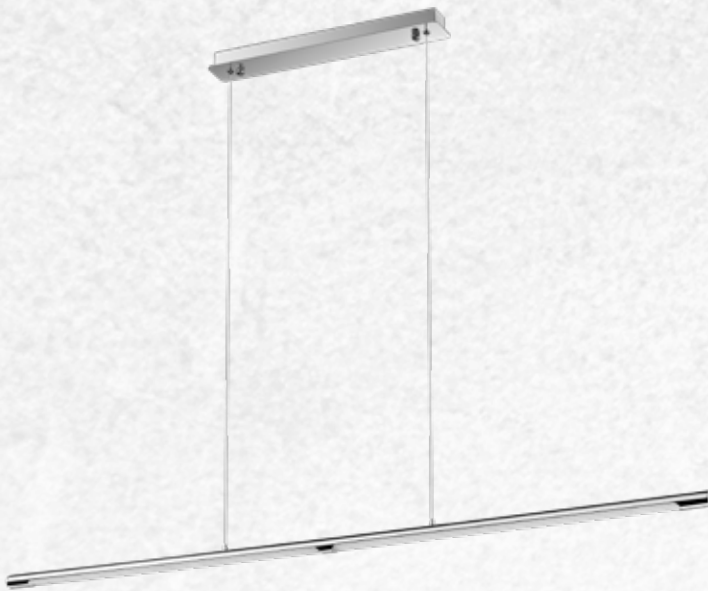

Designer Sleek Pendant-Chrome

18w VT-7018

Built In LED

SKU: 3890 - 4000K Day White

3800157621083

Voltage/Frequency:	AC:220-240V,50Hz
Luminous Flux:	1350lm
LED Type:	SMD
CRI:	>80
PF:	>0.8
Beam Angle:	120°

No. of LED: 90 pcs

Material :	Stainless Steel+Metal+PMMA
Unit GW :	1.38 Kg
Life Span:	20,000 Hours
Size :	940x55x800mm
Box Qty:	12Pcs