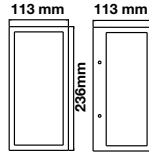

Wall Lamp

VT-837-B

SKU: 8517 3800157637435

Voltage:	AC:220-240V, 50Hz
Max.Watts:	60W
IP Rating:	IP44
Holder:	E27
Color of Fixture:	Matt Black
Body Type:	Aluminium+Clear Glass
Size:	113x236x113mm
Box Qty:	10 Pcs