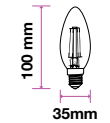

LED Candle Filament Bulbs

4W VT-2134D

SKU: 7284 - 2700K Warm White 3800157623742

EQ. Watts:	35w
Voltage/Frequency:	AC:220-240V,50Hz
Luminous Flux:	350lm
Commercial Type:	Candle

LED Type:	SMD
CRI:	>80
PF:	>0.5
Base:	E14

Beam Angle:	300°
Body Type:	Glass
Dimension:	35x100mm
Box Qty:	50 Pcs

LED Candle Filament Bulbs

4W VT-2174

SKU: 7365 - 2700K Warm White 3800157628563

EQ. Watts:	40w
Voltage/Frequency:	AC:220-240V,50Hz
Luminous Flux:	400lm
Commercial Type:	Candle

LED Type:	SMD
CRI:	>80
PF:	>0.4
Base:	E14

Beam Angle:	300°
Body Type:	Glass
Dimension:	35x100mm
Box Qty:	50 Pcs