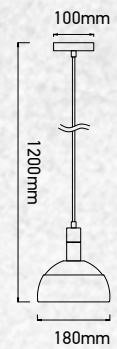

Model:	VT-7100-BL
SKU:	3925
EAN:	3800157626200
Size:	180x100x1200mm
Box Qty:	12Pcs
Material:	Plastic+Aluminium

Metal Plate-Rose Gold