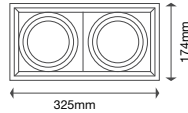

AR111-Accessories

Model No: VT-7222-B Dimension: 325x174 mm
SKU: 3582 Cutting Size: 306x162mm
Base: 2XAR111 EAN: 3800157607070
Material: Aluminium Box Qty: 12 Pcs
Color of Fixture: Black