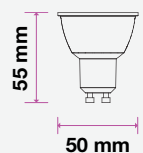

MODEL WATTS EQ.WATTS LUMENS BASE BOX QTY.
VT-292 8w 70w 720 GU10 200 pcs

SKU: 872 | 3000K WARM WHITE
SKU: 873 | 4000K DAY WHITE
SKU: 874 | 6400K WHITE