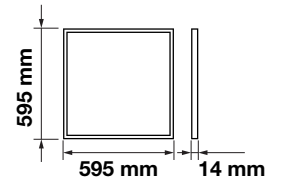

Emergency Pack:	Available
Voltage/Frequency:	AC:220-240V,50/60Hz
Luminous Flux:	3600lm
Beam Angle:	120°

LED Type:	SMD
CRI:	>80
PF:	>0.9
Shape:	Square

Body Type:	Aluminium+PMMA+PP
Dimension:	595x595x14mm
Box Qty:	6 Pcs