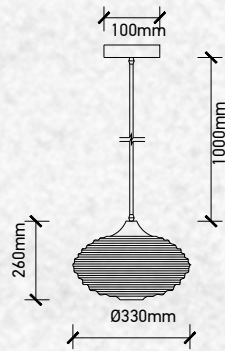

Diamond Cut Glass-Transparent

Model:	VT-7350-HT
SKU:	3879
EAN:	3800157620970
Size:	Ø330x260x1000mm
Box Qty:	8Pcs
Material:	Glass+Metal