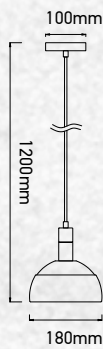

Model:	VT-7100-R
SKU:	3924
EAN:	3800157626194
Size:	180x100x1200mm
Box Qty:	12Pcs
Material:	Plastic+Aluminium

Pendant-Aluminium Shade-Blue