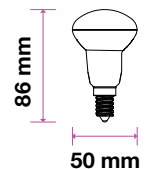

MODEL	WATTS	EQ.WATTS	LUMENS	BASE	SHAPE	BOX QTY.
VT-250	6w	40w	470	E14	R50	200 pcs
SKU: 138 | 3000K WARM WHITE SKU: 139 | 4000K DAY WHITE SKU: 140 | 6400K WHITE