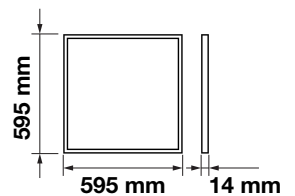

TP(A) POLYCARBONATE MICROPRISMATIC DIFFUSER

SKU: 632 | 3000K WARM WHITE
SKU: 633 | 4000K DAY WHITE
SKU:634 | 6400K WHITE

MODEL	WATTS	LUMENS	BOX QTY.
VT-645	45w	3600	6 pcs

PMMA Diffuser