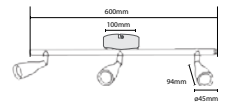

13.5W VT-813-B

SKU: 8271 - 3000K Warm White
SKU: 8273 - 4000K Day White

3800157627214
3800157627238

Sensor Compatible:	Yes
Voltage/Frequency:	AC:220-240V,50/60Hz
Luminous Flux:	1080lm
IP Rating:	IP20
CRI:	>80

PF:	>0.5
Beam Angle:	100°
Body Type:	Plastic+Metal
Dimension:	600x100x94mm
Box Qty:	12 Pcs

Single Head