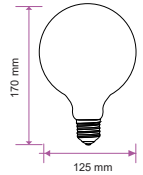

Beam Angle:	300°
Body Type:	Glass
Dimension:	Ø64x135mm
Box Qty:	100 Pcs

**NEW**

**SpecialBulbs**

3D Filament-G125-E27  
**3W** VT-2233  
 SKU: 2706 - 3000K Warm White 3800157641548

EQ. Watts:	N/A
Voltage/Frequency:	AC:220-240V,50Hz
Luminous Flux:	40lm
Commercial Type:	G125