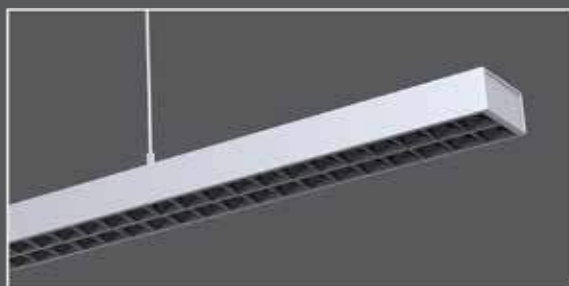

LINEAR HANGING LIGHTS-NON LINKABLE

This modern range of suspended linear lights has up & down illumination for a more evenly distributed light that creates a subtle ambient yet sufficient lighting for any commercial lighting. Linear up & down lights are offered in two colors variants Silver and White.

- **30,000 hrs Lifespan**
- **AC: 100-270V,50/60Hz**
- **Aluminum Body**
- **UGR<6**

5 YEAR WARRANTY*

SILVER   VT-7-61-S

SKU:607 | 4000K DAY WHITE

WHITE   VT-7-61-W

SKU:606 | 4000K DAY WHITE

WATTS

UP 30w

DOWN 30w

LUMENS

UP-3300

DOWN-3300

SIZE

1179x64x35mm

BOX QTY.

8 pcs