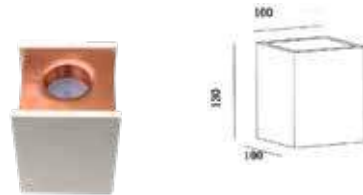

Fitting-Square Metal-1XGU10

Model No	VT-860-MR
SKU:	3115
Base:	GU10
Material:	Gypsum with metal
Shape:	Square
Color of Fixture:	White+Matt Rose Gold
Dimension:	100x100x130mm
Cutting Size:	N/A
EAN:	3800157634403
Box Qty:	12pcs