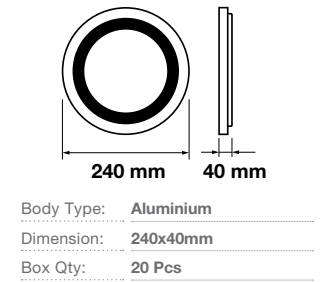

Twin LED-Round
22W VT-2209RD

SKU: 4896 - 3000K Warm White 3800157602655
SKU: 4897 - 4000K Day White 3800157602662
SKU: 4898 - 6400K White 3800157602679

Emergency Pack: **Available**
Voltage/Frequency: **AC:85-265V,50/60Hz**
Luminous Flux: **2200lm**
Beam Angle: **120°**

LED Type: **SMD**
CRI: **>80**
PF: **>0.9**
Shape: **Round**