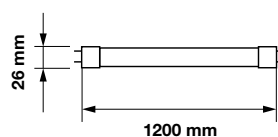

On/Off:	>15,000
Life span:	20,000 Hours
Gross weight:	320g
Dimension:	26x1200mm
Box Qty:	25 Pcs