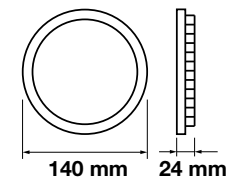

Emergency Pack: Available
Voltage/Frequency: AC:85-265V,50/60Hz
Luminous Flux: 1000lm
Beam Angle: 120°

LED Type: SMD
CRI: >80
PF: >0.6
Shape: Round

Body Type: Aluminium+Chrome
Dimension: Ø140x24mm
Box Qty: 40 Pcs