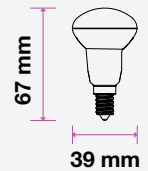

LED REFLECTOR BULB

We offer an energy-efficient reflectors range of various widths (39mm, 50mm, 63mm, 80mm) for diffused lighting that can serve as track or spotlight in residential, hospitality, or commercial spaces.

- Available in E14 and E27
- 30,000-hr lifespan
- 120° Beam Angle
- AC:220-240V,50Hz
- CRI: >80

5 YEAR
WARRANTY*

MODEL	WATTS	EQ.WATTS	LUMENS	BASE	SHAPE	BOX QTY.
VT-239	3w	25w	250	E14	R39	200 pcs
SKU: 210 | 3000K WARM WHITE SKU: 211 | 4000K DAY WHITE SKU: 212 | 6400K WHITE						

MODEL	WATTS	EQ.WATTS	LUMENS	BASE	SHAPE	BOX QTY.
VT-250	6w	40w	470	E14	R50	200 pcs
SKU: 138 | 3000K WARM WHITE SKU: 139 | 4000K DAY WHITE SKU: 140 | 6400K WHITE						

MODEL	WATTS	EQ.WATTS	LUMENS	BASE	SHAPE	BOX QTY.
VT-263	8w	60w	570	E27	R63	200 pcs
SKU: 141 | 3000K WARM WHITE SKU: 142 | 4000K DAY WHITE SKU: 143 | 6400K WHITE						

MODEL	WATTS	EQ.WATTS	LUMENS	BASE	SHAPE	BOX QTY.
VT-280	10w	75w	800	E27	R80	200 pcs
SKU: 135 | 3000K WARM WHITE SKU: 136 | 4000K DAY WHITE SKU: 137 | 6400K WHITE