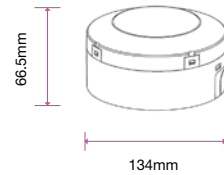

Housing Case-IP65

VT-8021

SKU: 5079 3800157606899

Colour:	White
IP Rating:	IP65
Dimension:	134x66.5mm
Box Qty:	50 Pcs

Photocell Sensor-IP44

VT-8019

SKU: 5081 3800157608015

Sensor Type:	Photocell
Colour:	White
Detection Range:	360°
Voltage:	AC:220-240V,50Hz
Ambient Light:	<5-15LUX(adjustable)

Body Type:	Plastic
IP Rating:	IP44
Dimension:	35.5x46x44.1mm
Time Delay:	5 sec to 8 min (adjustable)
Box Qty:	100 Pcs

Infrared Sensor-IP44

Max 200W(LED)

VT-8022

SKU: 5082 3800157608022

Sensor Type:	Infrared
Colour:	White
Detection Range:	120°/360°
Voltage:	AC:220-240V,50/60Hz
Rated Load:	Max 200W(LED)
Detection Distance:	3/6m(<24°C)

Ambient Light:	10LUX/2000LUX(choice)
Body Type:	Plastic
IP Rating:	IP20
Dimension:	36.8x25.5x55.4mm
Time Delay:	5s,30s,1min,3min,5min,8min(choice)
Box Qty:	100 Pcs

Microwave Sensor

Max 300W(LED)

VT-8077

SKU: 1446 3800157634755

Sensor Type:	Microwave
Colour:	White
Detection Range:	360°
Voltage:	AC:220-240V,50/60Hz
Rated Load:	Max 300W(LED)
Detection Distance:	1-8m(radius) Adjustable

Ambient Light:	0<3-2000LUX(Adjustable)
Body Type:	Plastic
IP Rating:	IP20
Dimension:	80.7x42.1x43.8mm
Time Delay:	Min. 10sec±3sec, Max.12min±1min
Box Qty:	100 Pcs

Microwave Sensor

Max 300W(LED)

VT-8023

SKU: 5083 3800157608039

Sensor Type:	Microwave
Colour:	White
Detection Range:	180°
Voltage:	AC:220-240V,50/60Hz
Rated Load:	Max 300W(LED)
Detection Distance:	5m-15m(adjustable)

Ambient Light:	<3-2000LUX(adjustable)
Body Type:	Plastic
IP Rating:	IP20
Dimension:	80x80x32mm
Time Delay:	10 sec to 12 min (adjustable)
Box Qty:	100 Pcs