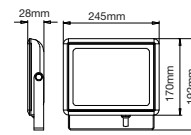

E Series-White Body

10W VT-4011W

SKU: 5943 - 3000K Warm White 3800157625364
SKU: 5944 - 4000K Day White 3800157625371
SKU: 5945 - 6500K White 3800157625388

Sensor Compatible: **Yes**
Voltage/Frequency: **AC:220-240V,50Hz**
Luminous Flux: **850lm**
Color of Fixture: **White**

CRI: **>70**
PF: **>0.9**
IP Rating: **IP65**
Beam Angle: **110°**

Body Type: **Aluminium**
Dimension: **110x112x22mm**
Box Qty: **40 Pcs**

E Series-White Body

20W VT-4021W

SKU: 5949 - 3000K Warm White 3800157625425
SKU: 5950 - 4000K Day White 3800157625432
SKU: 5951 - 6500K White 3800157625449

Sensor Compatible: **Yes**
Voltage/Frequency: **AC:220-240V,50/60Hz**
Luminous Flux: **1700lm**
Color of Fixture: **White**

CRI: **>70**
PF: **>0.9**
IP Rating: **IP65**
Beam Angle: **110°**

Body Type: **Aluminium**
Dimension: **150x143x26mm**
Box Qty: **20 Pcs**

E Series-White Body

30W VT-4031W

SKU: 5955 - 3000K Warm White 3800157625487
SKU: 5956 - 4000K Day White 3800157625494
SKU: 5957 - 6500K White 3800157625500

Sensor Compatible: **Yes**
Voltage/Frequency: **AC:220-240V,50Hz**
Luminous Flux: **2550lm**
Color of Fixture: **White**

CRI: **>70**
PF: **>0.9**
IP Rating: **IP65**
Beam Angle: **110°**

Body Type: **Aluminium**
Dimension: **185x163x26mm**
Box Qty: **20 Pcs**

E Series-White Body

50W VT-4051W

SKU: 5961 - 3000K Warm White 3800157625548
SKU: 5962 - 4000K Day White 3800157625555
SKU: 5963 - 6500K White 3800157625562

Sensor Compatible: **Yes**
Voltage/Frequency: **AC:220-240V,50/60Hz**
Luminous Flux: **4250lm**
Color of Fixture: **White**

CRI: **>70**
PF: **>0.9**
IP Rating: **IP65**
Beam Angle: **110°**

Body Type: **Aluminium**
Dimension: **245x192x28mm**
Box Qty: **10 Pcs**

E Series-White Body

100W VT-40101W

SKU: 5967 - 3000K Warm White 3800157625609
SKU: 5968 - 4000K Day White 3800157625616
SKU: 5969 - 6500K White 3800157625623