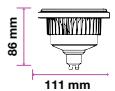

AR111 Downlight

20W VT-1120-20

SKU: 1243 - 3000K Warm White 3800157606004
SKU: 1244 - 4500K Day White 3800157606011
SKU: 1245 - 6000K White 3800157606028

EQ. Watts: **100w**
Voltage/Frequency: **AC:220-240V,50/60Hz**
Luminous Flux: **1800lm**
LED Type: **COB**

CRI: **>80**
PF: **>0.7**
Base: **N/A**
Beam Angle: **20°**

Body Type: **Die Cast Aluminium**
Dimension: **Ø111x53mm**
Box Qty: **50 Pcs**

AR111 Downlight

20W VT-1120-40

SKU: 1246 - 3000K Warm White 3800157606035
SKU: 1247 - 4500K Day White 3800157606042
SKU: 1248 - 6000K White 3800157606059

EQ. Watts: **100w**
Voltage/Frequency: **AC:220-240V,50/60Hz**
Luminous Flux: **1800lm**
LED Type: **COB**

CRI: **>80**
PF: **>0.7**
Base: **N/A**
Beam Angle: **40°**

Body Type: **Die Cast Aluminium**
Dimension: **Ø111x53mm**
Box Qty: **50 Pcs**

AR111-G53

15W VT-1110-20

SKU: 4084 - 3000K Warm White 3800230620064
SKU: 4062 - 4000K Day White 3800230620057
SKU: 4061 - 6400K White 3800230620040

EQ. Watts: **75w**
Voltage/Frequency: **AC/DC:12V,50Hz**
Luminous Flux: **950lm**
LED Type: **COB**

CRI: **>80**
PF: **>0.9**
Base: **G53**
Beam Angle: **20°**

20°
BEAM ANGLE

Body Type: **Plastic Clad Aluminium**
Dimension: **Ø111x86x63mm**
Box Qty: **60 Pcs**

AR111-G53

15W VT-1110-40

SKU: 4257 - 3000K Warm White 3800230628664
SKU: 4256 - 4000K Day White 3800230628657
SKU: 4255 - 6400K White 3800230628640

EQ. Watts: **25w**
Voltage/Frequency: **AC/DC:12V,50Hz**
Luminous Flux: **950lm**
LED Type: **COB**

CRI: **>80**
PF: **>0.9**
Base: **G53**
Beam Angle: **40°**

40°
BEAM ANGLE

Body Type: **Plastic Clad Aluminium**
Dimension: **Ø111x86x63mm**
Box Qty: **60 Pcs**

AR111-GU10

12W VT-1112

SKU: 4224 - 2700K Warm White 3800230626257
SKU: 4223 - 4000K Day White 3800230626219
SKU: 4225 - 6400K White 3800230626264

EQ. Watts: **60w**
Voltage/Frequency: **AC:200-240V,50Hz**
Luminous Flux: **900lm**
LED Type: **COB**

CRI: **>80**
PF: **>0.9**
Base: **GU10**
Beam Angle: **40°**