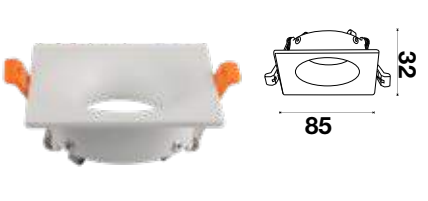

Fitting Square-GU10

Model No	VT-876-SQ
SKU:	3170
Base:	GU10
Material:	Aluminium
Shape:	Square
Color of Fxture:	White
Dimension:	85x85x32mm
Cutting Size:	75mm
EAN:	3800157639132
Box Qty:	50 Pcs