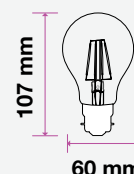

MODEL	WATTS	EQ.WATTS	LUMENS	BASE	SHAPE	BOX QTY.
VT-228	4w	35w	350	B22	A60	96 pcs

SKU:107 | 2200K WARM WHITE