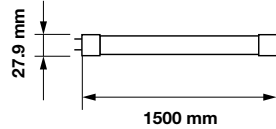

T8-Nano Plastic-150cm

22w VT-1577

SKU: 6265 - 3000K Warm White 3800157612159
SKU: 6309 - 4000K Day White 3800157617437
SKU: 6310 - 6400K White 3800157617444

3
YEAR
WARRANTY

Dummy Starter
Included

EQ. Watts:	58w
Voltage/Frequency:	AC:220-240V,50Hz
Luminous Flux:	2000lm
LED Type:	SMD
CRI:	>80

PF:	>0.5
Beam Angle:	160°
Body Type:	Nano Plastic
Holder:	G13
Instant start :	0-100% in < 1s

On/Off:	>15,000
Life span:	30,000 Hours
Gross weight:	283.4g
Dimension:	27.9x1500mm
Box Qty:	25 Pcs