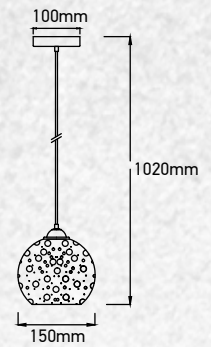

Model:	VT-7152
SKU:	40111
EAN:	3800157640619
Size:	ø150x100x1020mm
Box Qty:	8Pcs
Material:	Glass