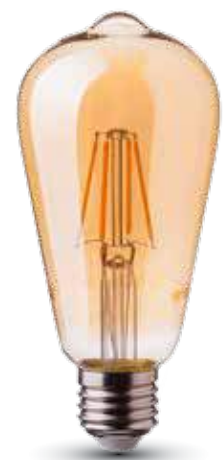

ST64

MODEL	WATTS	EQ.WATTS	LUMENS	BASE	SHAPE	BOX QTY.
VT-296	6w	55w	725	E27	G95	20 pcs

SKU: 293 | 2200K WARM WHITE

MODEL	WATTS	EQ.WATTS	LUMENS	BASE	SHAPE	BOX QTY.
VT-297	6w	55w	725	E27	G125	20 pcs

SKU: 291 | 2200K WARM WHITE

MODEL	WATTS	EQ.WATTS	LUMENS	BASE	SHAPE	BOX QTY.
VT-276	6w	55w	725	E27	ST64	50 pcs

SKU: 290 | 2200K WARM WHITE