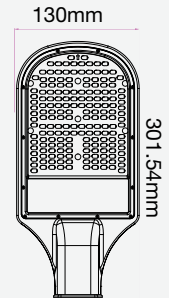

VT-31ST

SKU: 537 | 4000K DAY WHITE
SKU: 538 | 6400K WHITE

WATTS	LUMENS	BOX QTY.
30w	3000	4 pcs