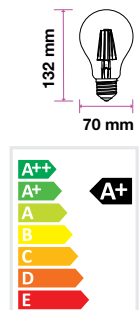

Amber Filament-A70-E27

12.5W VT-2123

SKU: 7457 - 2200K Warm White 3800157637862

EQ. Watts:	85w
Voltage/Frequency:	AC:220-240V,50Hz
Luminous Flux:	1240lm
Commercial Type:	A70

LED Type:	Filament
CRI:	>80
PF:	>0.5
Base:	E27

Beam Angle:	330°
Body Type:	Glass
Dimension:	70x132mm
Box Qty:	50 Pcs