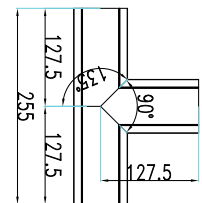

SILVER: SKU:392 | 4000K DAY WHITE
WHITE: SKU:391 | 4000K DAY WHITE

16W
VT-7-41-X