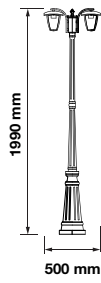

Stand Lamp

VT-740

SKU: 7063

3800157612661

Voltage:	AC:220-240V,50Hz
Max.Watts:	60Wx3
IP Rating:	IP44
Holder:	E27
Color of Fixture:	Black
Body Type:	Aluminium+Glass
Size:	500x1990mm
Box Qty:	1 Pcs