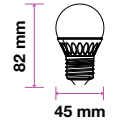

Bulbs-G45-E27

5.5W VT-1879N

SKU: 7407 - 2700K Warm White 3800157629485
SKU: 7408 - 4000K Day White 3800157629492
SKU: 7409 - 6400K White 3800157629508

EQ. Watts: **40w**
Voltage/Frequency: **AC:220-240V,50Hz**
Luminous Flux: **470lm**
Commercial Type: **G45**

LED Type: **SMD**
CRI: **>80**
PF: **>0.5**
Base: **E27**

Beam Angle: **180°**
Body Type: **ThermoPlastic**
Dimension: **45x82mm**
Box Qty: **200 Pcs**