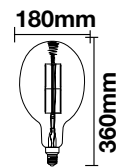

EQ. Watts:	50w
Voltage/Frequency:	AC:220-240V,50Hz
Luminous Flux:	600lm
Commercial Type:	BF180

LED Type:	Filament
CRI:	>80
PF:	>0.5
Base:	E27

Beam Angle:	340°
Body Type:	Glass
Dimension:	180x360mm
Box Qty:	6 Pcs