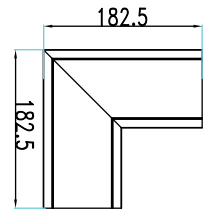

: SKU:395 | 4000K DAY WHITE

10W
VT-7-42-LN