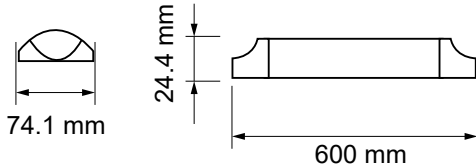

MODEL	WATTS	LUMENS	WEIGHT-KG	BOX QTY.
VT-8-20	20w	2400	0.42	10 pcs

SKU: 662 | 3000K WARM WHITE
SKU: 663 | 4000K DAY WHITE
SKU: 664 | 6400K WHITE

MODEL	WATTS	LUMENS	WEIGHT-KG	BOX QTY.
VT-8-40	40w	4800	0.84	10 pcs

SKU: 665 | 3000K WARM WHITE
SKU: 666 | 4000K DAY WHITE
SKU: 667 | 6400K WHITE