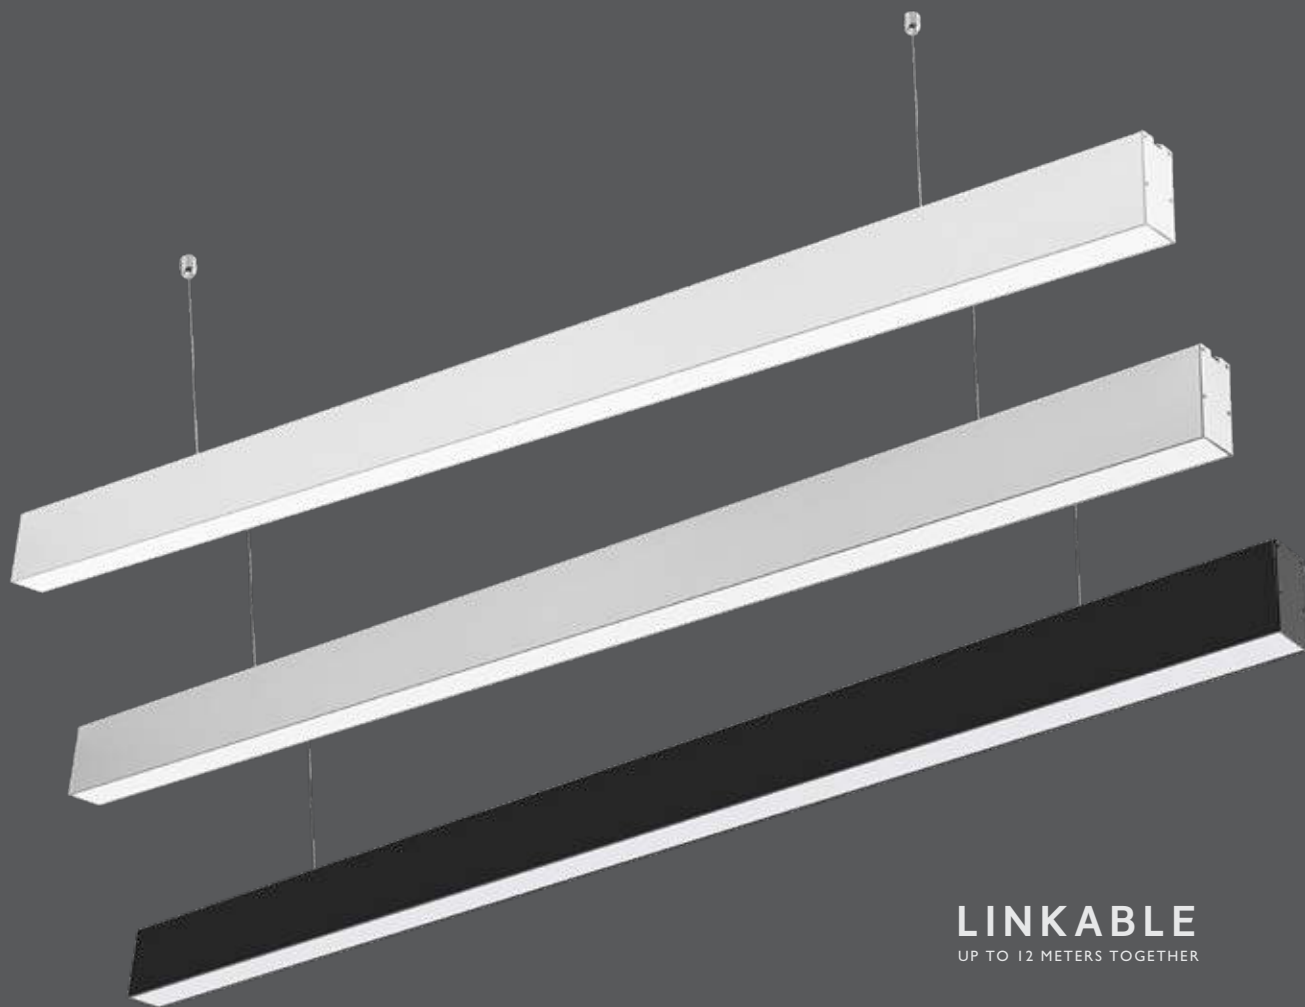

## LED LINEAR LIGHTS

**LINKABLE**  
UP TO 12 METERS TOGETHER