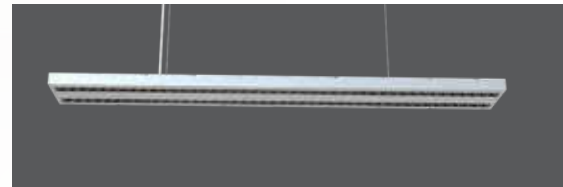

Up & Down Linear Hanging Lights

Continuous suspended upward & downward lighting with a broad 160mm width for a wider scope; modern tech reflectors to distribute just the right amount of light; available in Silver & White