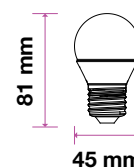

MODEL	WATTS	EQ.WATTS	LUMENS	BASE	SHAPE	BOX QTY.
VT-283	5.5w	40w	470	E27	G45	200 pcs

SKU: 857 | 3000K WARM WHITE