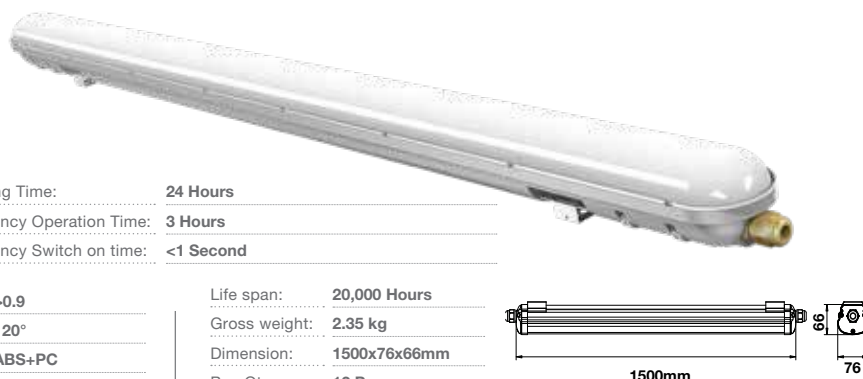

Waterproof-Emergency Kit
48w VT-1550

SKU: 6446 - 4000K Day White 3800157632102
SKU: 6447 - 6400K White 3800157632119

IP65 RATING

**Waterproof
Emergency Kit**

Charging Time: **24 Hours**
Emergency Operation Time: **3 Hours**
Emergency Switch on time: **<1 Second**

Voltage/Frequency: **AC:220-240V,50/60Hz**
Luminous Flux: **3920lm**
LED Type: **SMD**
CRI: **>70**

PF: **>0.9**
Beam Angle: **120°**
Body Type: **ABS+PC**
On/Off: **>10,000**

Life span: **20,000 Hours**
Gross weight: **2.35 kg**
Dimension: **1500x76x66mm**
Box Qty: **12 Pcs**