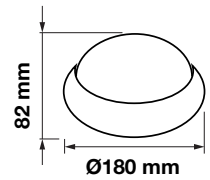

Sensor Compatible:	Yes
Voltage/Frequency:	AC:200-240V,50/60Hz
Luminous Flux:	560lm
IP Rating:	IP54
CRI:	>70
PF:	>0.5

Beam Angle:	120°
Color of Fixture:	White
Body Type:	Plastic CLAD Alu-
Shape:	minium
Dimension:	Round
Box Qty:	Ø180x82mm