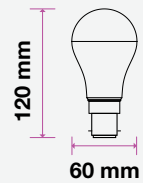

LED PLASTIC BULBS

A60 | A65

5 YEAR
WARRANTY*

MODEL	WATTS	EQ.WATTS	LUMENS	BASE	SHAPE	BOX QTY.
VT-213	11w	75w	1055	B22	A60	100 pcs
SKU: 271 | 3000K WARM WHITE SKU:110 | 4000K DAY WHITE						

MODEL	WATTS	EQ.WATTS	LUMENS	BASE	SHAPE	BOX QTY.
VT-231	11w	75w	1055	B22	A60	96 pcs
SKU: 102 | 3000K WARM WHITE SKU: 853 | 6400K WHITE						

MODEL	WATTS	EQ.WATTS	LUMENS	BASE	SHAPE	BOX QTY.
VT-281	15w	85w	1250	B22	A65	100 pcs
SKU: 854 | 3000K WARM WHITE SKU: 855 | 6400K WHITE