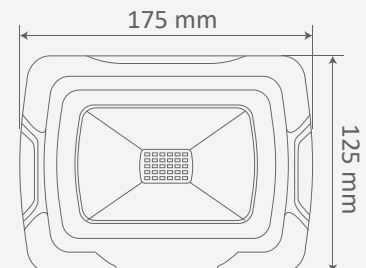

VT-20-R

SKU:504 | 6400K WHITE

WATTS	LUMENS	BOX
20w	1400	20 pcs

BATTERY
3.7V Li-Ion 7200mAh