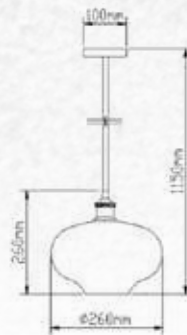

Amber Glass-Metal Series

Model:	VT-7290
SKU:	3741
EAN:	3800157611145
Size:	260x260x1150mm
Box Qty:	8Pcs
Material:	Glass+Metal