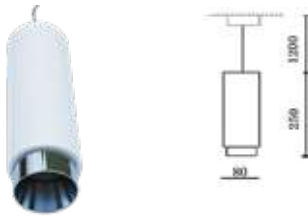

Fitting-Pendant Metal-1XGU10

Model No	VT-864-CH
SKU:	3129
Base:	GU10
Material:	Gypsum with metal
Shape:	Round
Color of Fixture:	White+Chrome
Dimension:	ø250x80mm
Cutting Size:	N/A
EAN:	3800157634540
Box Qty:	9 pcs