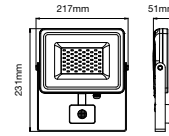

PIR-Slimline-White Body

30W VT-4830PIRW

SKU: 5752 - 6000K White

3800157608893

Detection Angle:	120°
Detection Distance:	2-8m
Voltage/Frequency:	AC:220-240V,50/60Hz
Luminous Flux:	2400lm

CRI:	>70
PF:	>0.9
IP Rating:	IP44
Beam Angle:	100°

Body Type:	Die Cast Aluminium
Dimension:	217x231x51mm
Box Qty:	10 Pcs

PIR-Slimline-Black Body

30W VT-4830PIRB

SKU: 5699 - 3000K Warm White

3800157604352

Detection Angle:	120°
Detection Distance:	2-8m
Voltage/Frequency:	AC:220-240V,50/60Hz
Luminous Flux:	2400lm

CRI:	>70
PF:	>0.9
IP Rating:	IP44
Beam Angle:	100°

Body Type:	Die Cast Aluminium
Dimension:	217x231x51mm
Box Qty:	10 Pcs