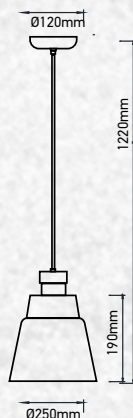

Pendant Light-White Lamp Shade

7W VT-7444-WH Built In LED

SKU: 3937 - 3000K Warm White 3800157628983
SKU: 3931 - 4000K Day White 3800157626590

Voltage/Frequency: AC:220-240V,50Hz

Luminous Flux: 400lm

LED Type: SMD

CRI: >80

PF: >0.5

Beam Angle: 120°

No. of LED: 14 pcs

Material : Metal Finish

Unit GW : 1.9 Kg

Life Span: 30,000 Hours

Size : Ø250xH190mm

Box Qty: 8Pcs