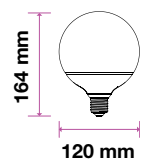

MODEL	WATTS	EQ.WATTS	LUMENS	BASE	SHAPE	BOX QTY.
VT-218	17w	100w	1521	E27	G120	20 pcs
SKU: 225	| 3000K WARM WHITE					
SKU: 226	| 4000K DAY WHITE					
SKU: 227	| 6400K WHITE