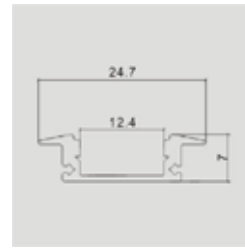

Aluminium Profiles-Milky

Model No:	VT-8106
SKU:	3350
Dimension:	2000x24.7x7mm
Color of Fixture:	Milky
EAN:	3800157636780

Aluminium Profiles-White Housing

Model No:	VT-8106-W
SKU:	3368
Dimension:	2000x24.7x7mm
Color of Fixture:	White
EAN:	3800157640183

Box Qty. 180 Pcs