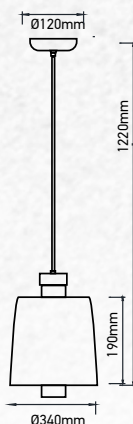

Pendant Light-White Lamp Shade

7W VT-7666-WH Built In LED

SKU: 3939 - 3000K Warm White 3800157629003
SKU: 3933 - 4000K Day White 3800157626613

Voltage/Frequency: AC:220-240V,50Hz

Luminous Flux: 400lm

LED Type: SMD

CRI: >80

PF: >0.5

Beam Angle: 120°

No. of LED: 14 pcs

Material : Metal Finish

Unit GW : 2.4 Kg

Life Span: 30,000 Hours

Size : Ø340xH190mm

Box Qty: 4Pcs