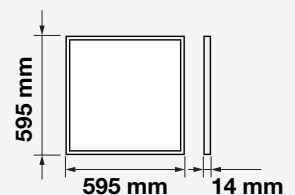

LED BIG PANELS

Square Panels-60x60

Our 36w and 45w LED panels are made with high quality PMMA diffusers which prevents it from turning yellow over time and makes it emit strong and evenly distributed light. Also available is the TP(a)-rated panel to meet fire safety standards. All our LED panels have quick connectors that will save installation time and costs.

- Quick Connector
- SMD LED Type
- 30,000 hrs Lifespan
- 110° Beam Angle
- AC:220-240V,50Hz
- CRI: >80
- Aluminum+ PMMA+PP
- Flicker Free

5 YEAR
WARRANTY*

SKU:750 | 4000K DAY WHITE
SKU:751 | 6400K WHITE

MODEL	WATTS	LUMENS	BOX QTY.
VT-636	36w	3600	6 pcs

TP(A) POLYCARBONATE MICROPRISMATIC DIFFUSER

SKU: 632 | 3000K WARM WHITE
SKU: 633 | 4000K DAY WHITE
SKU:634 | 6400K WHITE

MODEL	WATTS	LUMENS	BOX QTY.
VT-645	45w	3600	6 pcs

PMMA Diffuser