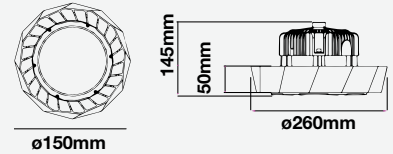

MODEL	WATTS	LUMENS	BEAM ANGLE	BOX QTY.
VT-9-105	100w	12000	90°	1 pcs

SKU: 583 | 4000K DAY WHITE
SKU: 584 | 6400K WHITE