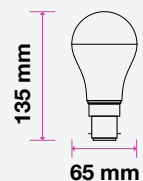

## LED REFLECTOR BULB

We offer an energy-efficient reflectors range of various widths (39mm, 50mm, 63mm, 80mm) for diffused lighting that can serve as track or spotlight in residential, hospitality, or commercial spaces.