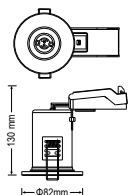

90 MIN
Fire Rated

Fire Rated Fitting-GU10

SKU: 3686 EAN: 3800157626910

Model:	VT-703-SN
Base:	GU10
Material:	Steel
Shape:	Round
Color of Fxture:	Satin Nickel

IP Rating:	IP20
Dimension:	Ø82mmx130mm
Cutting Size:	68mm
Box Qty:	40 Pcs