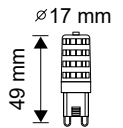

EQ. Watts:	25w
Voltage/Frequency:	AC:220-240V,50Hz
Luminous Flux:	300lm
LED Type:	SMD

CRI:	>80
PF:	>0.5
Base:	G9
Beam Angle:	300°

Body Type:	Plastic
Dimension:	17x49mm
Box Qty:	300 Pcs

**NEW**

Capsules-G9