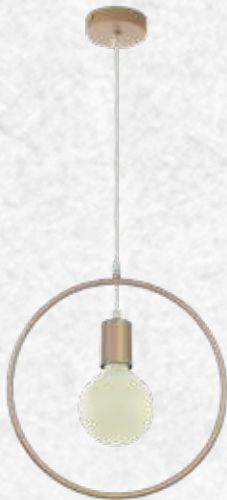

Model:	VT-7144
SKU:	3927
EAN:	3800157626224
Size:	300x1300mm
Box Qty:	4Pcs
Material:	Metal Finish

Geometric Series-Gold Canopy