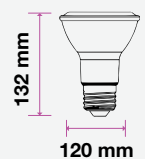

MODEL	WATTS	EQ.WATTS	LUMENS	BASE	SHAPE	BOX QTY.
VT-238	14w	120w	1100	E27	PAR38	30 pcs

- SKU: 150 | 3000K WARM WHITE
- SKU: 151 | 4000K DAY WHITE
- SKU: 152 | 6400K WHITE