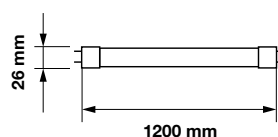

On/Off:	>15,000
Life span:	20,000 Hours
Gross weight:	320g
Dimension:	26x1200mm
Box Qty:	25 Pcs