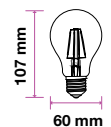

Frost Cover -Filament-Globe-E27

7W VT-2067

SKU: 7189 - 2700K Warm White 3800157615655
SKU: 7190 - 6400K White 3800157615662

EQ. Watts:	60w
Voltage/Frequency:	AC:220-240V,50/60Hz
Luminous Flux:	840lm
Commercial Type:	G125

LED Type:	Filament
CRI:	>80
PF:	>0.5
Base:	E27

Beam Angle:	300°
Body Type:	Glass
Dimension:	125x177mm
Box Qty:	12 Pcs

Frost Cover -Filament-Globe-E27

7W VT-2067D

SKU: 7191 - 2700K Warm White 3800157615679

EQ. Watts:	55w
Voltage/Frequency:	AC:220-240V,50/60Hz
Luminous Flux:	750lm
Commercial Type:	G125

LED Type:	Filament
CRI:	>80
PF:	>0.5
Base:	E27

Beam Angle:	300°
Body Type:	Glass
Dimension:	125x177mm
Box Qty:	12 Pcs

Clear Glass-Filament-ST64-E27

4W VT-2105D

SKU: 7414 - 2700K Warm White 3800157630320

EQ. Watts:	45w
Voltage/Frequency:	AC:220-240V,50Hz
Luminous Flux:	490lm
Commercial Type:	ST64

LED Type:	Filament
CRI:	>80
PF:	>0.4
Base:	E27

Beam Angle:	300°
Body Type:	Glass
Dimension:	64x145mm
Box Qty:	100 Pcs

Clear Glass-Filament-A60-E27

4W VT-1885

SKU: 4259 - 2700K Warm White 3800230627179

EQ. Watts:	40w
Voltage/Frequency:	AC:220-240V,50Hz
Luminous Flux:	400lm
Commercial Type:	A60

LED Type:	Filament
CRI:	>80
PF:	>0.4
Base:	E27

Beam Angle:	300°
Body Type:	Glass
Dimension:	60x107mm
Box Qty:	50 Pcs

Clear Glass-Filament-A60-E27

4W VT-1885C

SKU: 42591 - 2700K Warm White 3800157624312

EQ. Watts:	40w
Voltage/Frequency:	AC:220-240V,50Hz
Luminous Flux:	400lm
Commercial Type:	A60

LED Type:	Filament
CRI:	>80
PF:	>0.4
Base:	E27

Beam Angle:	300°
Body Type:	Glass
Dimension:	60x107mm
Box Qty:	50 Pcs