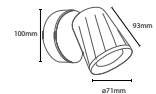

6W VT-806-W

SKU: 8250 - 3000K Warm White
SKU: 8252 - 4000K Day White

3800157627009
3800157627023

Sensor Compatible:	Yes
Voltage/Frequency:	AC:220-240V,50/60Hz
Luminous Flux:	480lm
IP Rating:	IP20
CRI:	>80

PF:	>0.5
Beam Angle:	100°
Body Type:	Plastic+Metal
Dimension:	100x93mm
Box Qty:	24 Pcs

Single Head