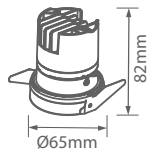

### Applications

Residences, showrooms, hotels & boutiques etc.

Hotel Downlight-COB

**6w VT-2907**

SKU: 1479 - 3000K Warm White 3800157644242  
SKU: 1480 - 4000K Day White 3800157644259

Cutting Size  
Ø55mm