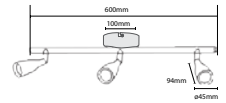

13.5W VT-813-W

SKU: 8270 - 3000K Warm White
SKU: 8272 - 4000K Day White

3800157627207
3800157627221

Sensor Compatible:	Yes
Voltage/Frequency:	AC:220-240V,50/60Hz
Luminous Flux:	1080lm
IP Rating:	IP20
CRI:	>80

PF:	>0.5
Beam Angle:	100°
Body Type:	Plastic+Metal
Dimension:	600x100x94mm
Box Qty:	12 Pcs

Tripple Head