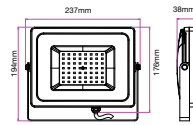

Body Type: **Die Cast Aluminium**  
 Dimension: **237x194x38mm**  
 Box Qty: **10 Pcs**

Slimline-White Body-White Wire

100w VT-49100W

SKU: 5844 - 4000K Day White 3800157615181

Sensor Compatible: **Yes**  
 Voltage/Frequency: **AC:220-240V,50/60Hz**  
 Luminous Flux: **8500lm**  
 Color of Fixture: **White**