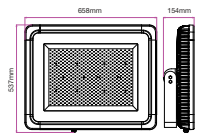

Sensor Compatible:	Yes
Voltage/Frequency:	AC:100-240V,50/60Hz
Luminous Flux:	60000lm
Color of Fixture:	Grey

CRI:	>70
PF:	>0.9
IP Rating:	IP65
Beam Angle:	100°

Body Type:	Die Cast Aluminium
Dimension:	658x154x537mm
Box Qty:	1 Pc