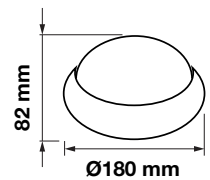

Sensor Compatible:	Yes
Voltage/Frequency:	AC:200-240V,50/60Hz
Luminous Flux:	560lm
IP Rating:	IP54
CRI:	>70
PF:	>0.5

Beam Angle:	120°
Color of Fixture:	Black
Body Type:	Plastic CLAD Alu-
Shape:	minium
Dimension:	Round
Box Qty:	Ø180x82mm