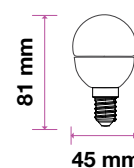

MODEL	WATTS	EQ.WATTS	LUMENS	BASE	SHAPE	BOX QTY.
VT-236	5.5w	40w	470	E14	P45	200 pcs

SKU: 168 | 3000K WARM WHITE
SKU: 169 | 4000K DAY WHITE
SKU: 170 | 6400K WHITE