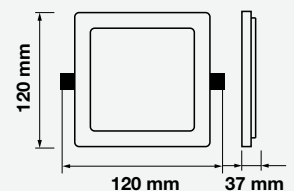

Cutting Size: 95X 95mm

SKU: 611 | 3000K WARM WHITE
SKU: 612 | 4000K DAY WHITE
SKU: 613 | 6400K WHITE

MODEL	WATTS	LUMENS	BOX QTY.
VT-620SQ	20w	2000	40 pcs