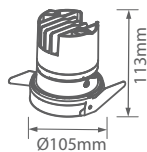

Cutting Size
Ø95mm

Sensor Compatible:	Yes
Voltage/Frequency:	AC:220-240V,50Hz
Luminous Flux:	100lm
LED Type:	COB-CREE
CRI:	>95
PF	>0.6

Beam Angle:	0-27°
Body Type:	Aluminium
Dimension:	Ø105x113mm
Cutting Size:	Ø105mm
Box Qty:	12 Pcs

Hotel Downlight-COB

35w VT-2936

SKU: 1477 - 3000K Warm White 3800157644105
SKU: 1478 - 4000K Day White 3800157644112