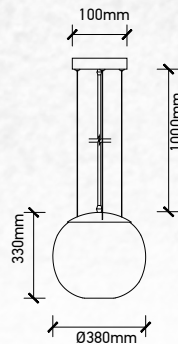

Designer Glass-Gun Grey

Model:	VT-7380
SKU:	3888
EAN:	3800157621069
Size:	Ø380x330x1000mm
Box Qty:	4Pcs
Material:	Glass