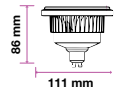

EQ. Watts: 60w  
Voltage/Frequency: AC:200-240V,50Hz  
Luminous Flux: 900lm  
LED Type: COB

CRI: >80  
PF: >0.9  
Base: GU10  
Beam Angle: 40°

Body Type: Plastic Clad Aluminium  
Dimension: Ø111x86mm  
Box Qty: 60 Pcs