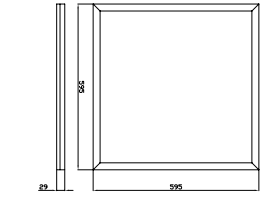

Body Type:	FE+PP
Dimension:	595x595x29mm
Box Qty:	6 Pcs

Surface/Recessed Panel-60x60

70w VT-6170

SKU: 6453 - 4000K Day White 3800157636452  
SKU: 6454 - 6000K White 3800157636445

Emergency Pack:	NA
Voltage/Frequency:	AC:220-240V,50Hz
Luminous Flux:	5950lm
Beam Angle:	120°