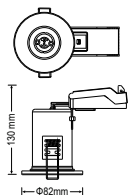

90 MIN
Fire Rated

Fire Rated Fitting-GU10

SKU: 3688 EAN: 3800157626934

Model:	VT-703-CH
Base:	GU10
Material:	Steel
Shape:	Round
Color of Fxture:	Chrome

IP Rating:	IP20
Dimension:	Ø82mmx130mm
Cutting Size:	68mm
Box Qty:	40 Pcs