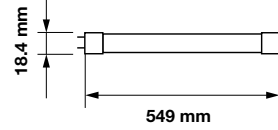

T5-Glass Plastic-60cm
8W VT-6005

SKU: 6318 - 4000K Day White 3800157619271
SKU: 6319 - 6500K White 3800157619288

EQ. Watts:	14w
Voltage/Frequency:	AC:220-240V,50Hz
Luminous Flux:	800lm
LED Type:	SMD
CRI:	>80

PF:	>0.5
Beam Angle:	160°
Body Type:	Glass with PET
Holder:	G5
Instant start :	0-100% in < 1s

On/Off:	>15,000
Life span:	20,000 Hours
Gross weight:	120g
Dimension:	18.4x549mm
Box Qty:	25 Pcs