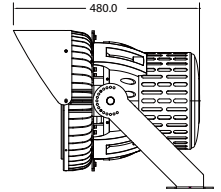

VT-501D

SKU: 493 | 5000K WHITE

WATTS	LUMENS	BEAM ANGLE	BOX QTY.
500w	67500	110°	1 pcs