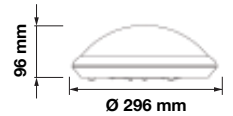

Dome Sensor Series

VT-8002C

SKU: 4966 3800230625816