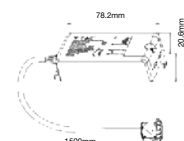

Body Type:	Plastic
IP Rating:	IP20
Dimension:	35.5x78.2x18.7mm
Box Qty:	100 Pcs