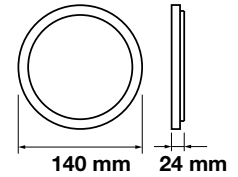

Emergency Pack:	Available	LED Type:	SMD	Body Type:	Aluminium
Voltage/Frequency:	AC:85-265V,50/60Hz	CRI:	>80	Dimension:	Ø140x24mm
Luminous Flux:	900lm	PF:	>0.9	Box Qty:	40 Pcs
Beam Angle:	120°	Shape:	Round