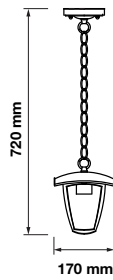

Ceiling Lamp

VT-735

SKU: 7058

3800157612616

Voltage: AC:220-240V,50Hz

Max.Watts: 60W

IP Rating: IP44

Holder: E27

Color of Fixture: Black

Body Type: Aluminium+Glass

Size: 170x720mm

Box Qty: 10 Pcs