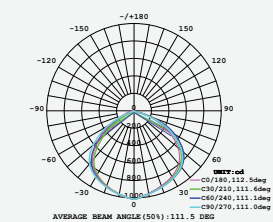

LUMINOUS INTENSITY DISTRIBUTION DIAGRAM