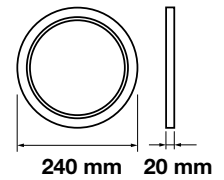

SG Series-Round

15w VT-1500 RD

SKU: 4827 - 6400K White 3800230622624

Cutting Size:
Ø160mm

Emergency Pack:	Available
Voltage/Frequency:	AC:85-265V,50/60Hz
Luminous Flux:	1500lm
Beam Angle:	120°

LED Type:	SMD
CRI:	>80
PF:	>0.9
Shape:	Round

Body Type:	Aluminium(PKW)
Dimension:	Ø180x20mm
Box Qty:	20 Pcs

SG Series-Round

22w VT-2200 RD

SKU: 4833 - 6400K White 3800230622662

Cutting Size:
Ø220mm

Emergency Pack:	Available
Voltage/Frequency:	AC:85-265V,50/60Hz
Luminous Flux:	2200lm
Beam Angle:	120°

LED Type:	SMD
CRI:	>80
PF:	>0.9
Shape:	Round

Body Type:	Aluminium(PKW)
Dimension:	Ø240x20mm
Box Qty:	20 Pcs

Trimless Panel-Round

8w VT-888RD

SKU: 4931 - 3000K Warm White 3800157606479
SKU: 4932 - 4000K Day White 3800157606486
SKU: 4933 - 6400K White 3800157606493

Cutting Size:
Ø75mm

Emergency Pack:	Available
Voltage/Frequency:	AC:85-265V,50/60Hz
Luminous Flux:	800lm
Beam Angle:	120°

LED Type:	SMD
CRI:	>80
PF:	>0.9
Shape:	Round

Body Type:	Aluminium
Dimension:	Ø90x8mm
Box Qty:	100 Pcs

Trimless Panel-Round

15w VT-1515RD

SKU: 4934 - 3000K Warm White 3800157606509
SKU: 4935 - 4000K Day White 3800157606516
SKU: 4936 - 6400K White 3800157606523

Cutting Size:
Ø130mm

Emergency Pack:	Available
Voltage/Frequency:	AC:85-265V,50/60Hz
Luminous Flux:	1500lm
Beam Angle:	120°

LED Type:	SMD
CRI:	>80
PF:	>0.9
Shape:	Round

Body Type:	Aluminium
Dimension:	Ø146x8mm
Box Qty:	40 Pcs