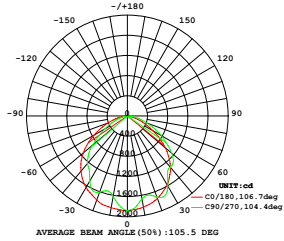

LUMINOUS INTENSITY DISTRIBUTION DIAGRAM