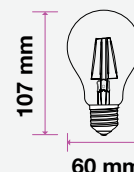

**5** YEAR  
**WARRANTY\***

A60 | E27

A60 | B22

MODEL	WATTS	EQ.WATTS	LUMENS	BASE	SHAPE	BOX QTY.
VT-214	4w	30w	350	E27	A60	50 pcs

SKU: 282 | 2200K WARM WHITE

MODEL	WATTS	EQ.WATTS	LUMENS	BASE	SHAPE	BOX QTY.
VT-266	6w	55w	725	E27	A60	50 pcs