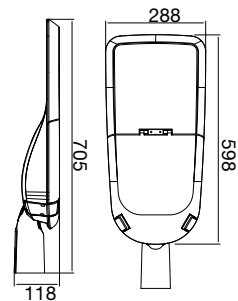

VT-120ST

SKU: 542 | 4000K DAY WHITE

WATTS	LUMENS	BOX QTY.
120w	14400	1 pcs

Available with

SKU: 547