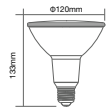

PAR38 Bulbs-E27
15W VT-1125-G

SKU: 4418 - Green 3800157606318
SKU: 4419 - Red 3800157606325
SKU: 4420 - Blue 3800157606301

EQ. Watts: **100w**
Voltage/Frequency: **AC:180-240V,50/60Hz**
Luminous Flux: **1200lm**
Commercial Type: **PAR38**

LED Type: **SMD**
CRI: **>80**
PF: **>0.5**
Base: **E27**

Beam Angle: **40°**
Body Type: **Plastic Coated**
Dimension: **Aluminium**
Box Qty: **120x133mm**

NEW

PAR38 Bulbs-E27
17W VT-1227

SKU: 45681 - 3000K Warm White 3800157641234
SKU: 45691 - 4000K Day White 3800157641241

EQ. Watts: **95w**
Voltage/Frequency: **AC:220-240V,50/60Hz**
Luminous Flux: **1300lm**
Commercial Type: **PAR38**

LED Type: **SMD**
CRI: **>80**
PF: **>0.5**
Base: **E27**

Beam Angle: **100°**
Body Type: **Thermoplastic**
Dimension: **120x132mm**
Box Qty: **40 Pcs**

Bulbs-Globe-E27
10W VT-1893

SKU: 4276 - 3000K Warm White 3800230627889
SKU: 4277 - 4000K Day White 3800230627896
SKU: 4278 - 6400K White 3800230627902

EQ. Watts: **60w**
Voltage/Frequency: **AC:220-240V,50Hz**
Luminous Flux: **810lm**
Commercial Type: **G95**

LED Type: **SMD**
CRI: **>80**
PF: **>0.5**
Base: **E27**

Beam Angle: **200°**
Body Type: **ThermoPlastic**
Dimension: **95x140mm**
Box Qty: **12 Pcs**

Bulbs-Globe-E27
13W VT-1883

SKU: 4274 - 6400K White 3800230627865

EQ. Watts: **75w**
Voltage/Frequency: **AC:220-240V,50Hz**
Luminous Flux: **1055lm**
Commercial Type: **G120**

LED Type: **SMD**
CRI: **>80**
PF: **>0.7**
Base: **E27**

Beam Angle: **200°**
Body Type: **ThermoPlastic**
Dimension: **120x164mm**
Box Qty: **12 Pcs**

Bulbs-Globe-E27
13W VT-1884D

SKU: 4254 - 2700K Warm White 3800230627100

EQ. Watts: **75w**
Voltage/Frequency: **AC:220-240V,50Hz**
Luminous Flux: **1055lm**
Commercial Type: **G120**

LED Type: **SMD**
CRI: **>80**
PF: **>0.7**
Base: **E27**

Beam Angle: **200°**
Body Type: **ThermoPlastic**
Dimension: **120x164mm**
Box Qty: **12 Pcs**