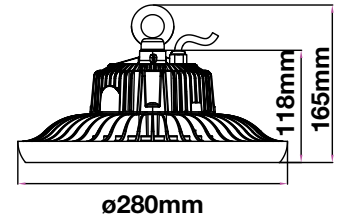

MODEL	WATTS	LUMENS	BEAM ANGLE	BOX QTY.
VT-9-100	100w	12000	90°	4 pcs

SKU: 564 | 4000K DAY WHITE
SKU: 565 | 6400K WHITE

MODEL	WATTS	LUMENS	BEAM ANGLE	BOX QTY.
VT-9-150	150w	18000	90°	2 pcs

SKU: 560 | 4000K DAY WHITE
SKU: 561 | 6400K WHITE