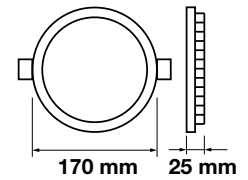

Body Type: Aluminium+Chrome
Dimension: Ø170x25mm
Box Qty: 20 Pcs