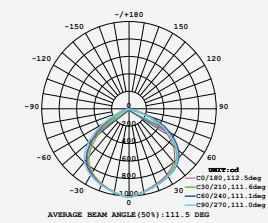

LUMINOUS INTENSITY DISTRIBUTION DIAGRAM