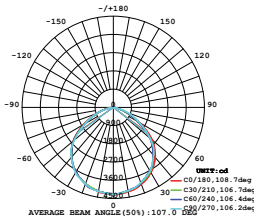

LUMINOUS INTENSITY DISTRIBUTION DIAGRAM