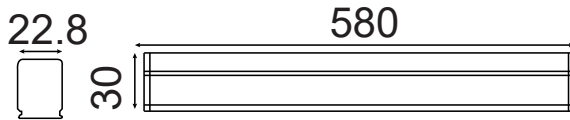

MODEL	WATTS	LUMENS	WEIGHT-KG	BOX QTY.
VT-065	7w	630	0.112	25 pcs

SKU: 692 | 3000K WARM WHITE
SKU: 693 | 4000K DAY WHITE
SKU: 694 | 6400K WHITE