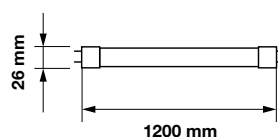

On/Off:	>15,000
Life span:	20,000 Hours
Gross weight:	320g
Dimension:	26x1200mm
Box Qty:	25 Pcs