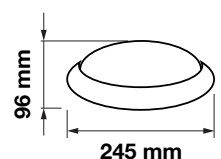

Beam Angle:	120°
Color of Fixture:	White
Body Type:	Plastic CLAD Alu-
Shape:	minium
Dimension:	Oval
Box Qty:	Ø245x96mm