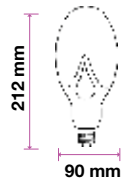

LED BULBS

LED Big Bulb | Lowbay

5 YEAR
WARRANTY*

MODEL	WATTS	LUMENS	BASE	BOX QTY.
VT-240	36w	3960	E27	20 pcs

- SKU: 283 | 3000K WARM WHITE
- SKU: 284 | 4000K DAY WHITE
- SKU: 285 | 6400K WHITE

2 YEAR
WARRANTY*

MODEL	WATTS	LUMENS	BASE	BOX QTY.
VT-260	60w	4800	E40	20 pcs

- SKU: 186 | 3000K WARM WHITE
- SKU: 187 | 4000K DAY WHITE
- SKU: 188 | 6400K WHITE

MODEL	WATTS	LUMENS	BASE	BOX QTY.
VT-85	85w	6800	E40	4 pcs

- SKU: 520 | 4000K DAY WHITE
- SKU: 521 | 6400K WHITE