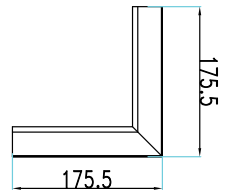

: SKU:397 | 4000K DAY WHITE

14W
VT-7-42-T