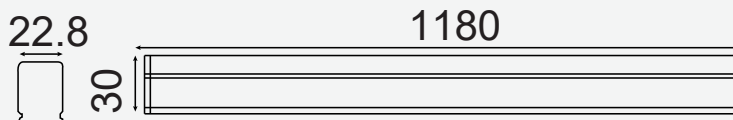

MODEL	WATTS	LUMENS	WEIGHT-KG	BOX QTY.
VT-125	16w	1440	0.16	25 pcs

SKU: 695 | 3000K WARM WHITE
SKU: 696 | 4000K DAY WHITE
SKU: 697 | 6400K WHITE