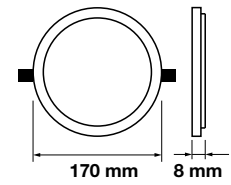

LED Type: **SMD**  
 CRI: **>80**  
 PF: **>0.9**  
 Shape: **Round**

Cutting Size:  
**Ø155mm**

Body Type: **Aluminium**  
 Dimension: **Ø170x8mm**  
 Box Qty: **40 Pcs**