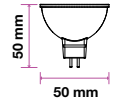

Spotlights-GU10-Lens-38°

8W VT-2889

SKU: 1693 - 3000K Warm White 3800157608947
SKU: 1695 - 6400K White 3800157608961

EQ. Watts: 80w
Voltage/Frequency: AC:220-240V,50Hz
Luminous Flux: 750lm
LED Type: SMD

CRI: >80
PF: >0.5
Base: GU10
Beam Angle: 38°

Body Type: Plastic
Dimension: 50x55mm
Box Qty: 200 Pcs