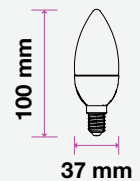

HIGH LUMEN BULBS

C37 | G45 | P45

Available in warm to bright color temperatures, this high-lumen range includes candelabra-style C37 lamps, 45mm diameter spheroid/ping pong G45 bulbs, and 45mm pear-shaped bulbs for a complete selection of lamps to meet a desired combination for mood and task lighting in residential and commercial spaces.

- **A++ energy rating**
- **120 lm/w**
- **30,000-hr lifespan**
- **200° Beam Angle**
- **AC:220-240V,50Hz**
- **CRI: >80**

5 YEAR
WARRANTY*

MODEL	WATTS	EQ.WATTS	LUMENS	BASE	SHAPE	BOX QTY.
VT-255	4.5w	40w	470	E14	Candle	200 pcs

- SKU: 258 | 3000K WARM WHITE
- SKU: 259 | 4000K DAY WHITE
- SKU: 260 | 6400K WHITE

MODEL	WATTS	EQ.WATTS	LUMENS	BASE	SHAPE	BOX QTY.
VT-245	4.5w	40w	470	E27	G45	200 pcs

- SKU: 261 | 3000K WARM WHITE
- SKU: 262 | 4000K DAY WHITE
- SKU: 263 | 6400K WHITE

MODEL	WATTS	EQ.WATTS	LUMENS	BASE	SHAPE	BOX QTY.
VT-225	4.5w	40w	470	E14	P45	200 pcs

- SKU: 264 | 3000K WARM WHITE
- SKU: 265 | 4000K DAY WHITE
- SKU: 266 | 6400K WHITE