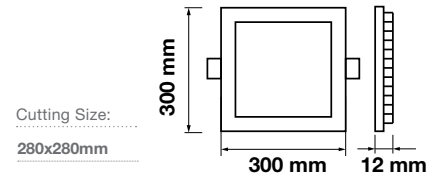

Emergency Pack:	Available	LED Type:	SMD	Body Type:	Aluminium
Voltage/Frequency:	AC:85-265V,50/60Hz	CRI:	>80	Dimension:	300x300x12mm
Luminous Flux:	2000lm	PF:	>0.9	Box Qty:	10 Pcs
Beam Angle:	120°	Shape:	Square