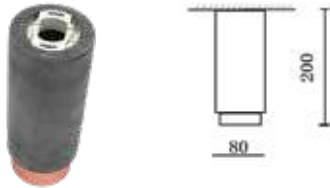

Fitting-Surface Metal-1XGU10

Model No	VT-865-MRC
SKU:	3137
Base:	GU10
Material:	Gypsum with metal
Shape:	Round
Color of Fixture:	Grey+Matt Rose Gold
Dimension:	ø200x80mm
Cutting Size:	N/A
EAN:	3800157635363
Box Qty:	9 pcs