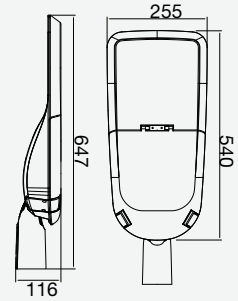

VT-80ST

SKU: 541 | 4000K DAY WHITE

WATTS	LUMENS	BOX QTY.
80w	9600	1 pcs

Available with

SKU: 546