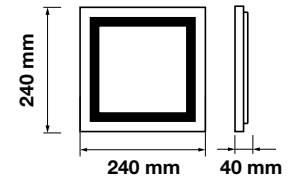

Body Type:	Aluminium
Dimension:	240x240x40mm
Box Qty:	20 Pcs