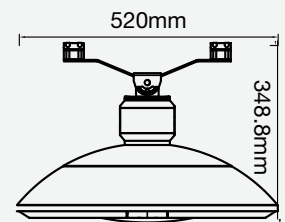

Suspended Light

VT-115ST

SKU: 545 | 4000K DAY WHITE

WATTS	LUMENS	WEIGHT	BOX QTY.
100w	12000	11.16	1 pcs