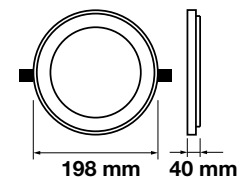

Glass Panel-Round
18W VT-1881G RD

SKU: 4760 - 3000K Warm White 3800230622976
SKU: 6281 - 4000K Day White 3800157615792
SKU: 4759 - 6400K White 3800230622969

Emergency Pack: **Available**
Voltage/Frequency: **AC:100-240V,50/60Hz**
Luminous Flux: **1260lm**
Beam Angle: **120°**

LED Type: **SMD**
CRI: **>80**
PF: **>0.9**
Shape: **Round**

Cutting Size:
Ø145mm