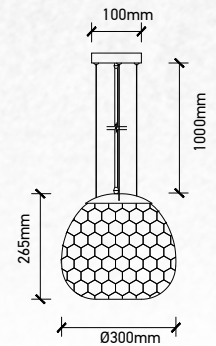

Designer Glass-Transparent

Model:	VT-7306
SKU:	3883
EAN:	3800157621014
Size:	Ø300x265x1000mm
Box Qty:	8Pcs
Material:	Glass