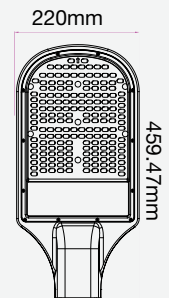

VT-101ST

SKU: 535 | 4000K DAY WHITE
SKU: 536 | 6400K WHITE

WATTS	LUMENS	BOX QTY.
100w	10000	2 pcs