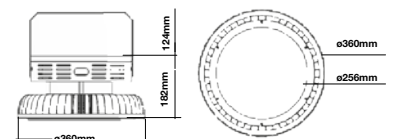

NEW

MODEL	WATTS	LUMENS	BEAM ANGLE	BOX QTY.
VT-9-500	500w	60000	120°	1 pcs

SKU: 509 | 4000K DAY WHITE