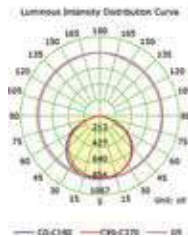

Streetlight

30w VT-15030ST

SKU: 5487 - 4000K Day White 3800157623469

Sensor Compatible:	Yes
Voltage/Frequency:	AC:190-240V,50/60Hz
Luminous Flux:	2400lm
LED Type:	SMD
IP Rating:	IP65
Dimension:	175x373x52mm

CRI:	>70
PF:	>0.9
Beam Angle:	100°
Body Type:	Die Cast Aluminium
Box Qty:	1 Pcs