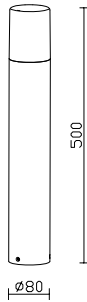

Garden Lamps GU10

VT-7617

SKU: 7567 3800157636407

Voltage:	AC:220-240V,50-60Hz
Max.Watts:	35W
IP Rating:	IP54
Holder:	GU10
Color of Fixture:	Black
Body Type:	Aluminium body+opal PC diffuser
Size:	80x500mm
Box Qty:	4 Pcs