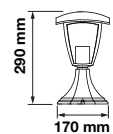

Ceiling Lamp

VT-735

SKU: 7058

3800157612616

Voltage: AC:220-240V,50Hz

Max.Watts: 60W

IP Rating: IP44

Holder: E27

Color of Fixture: Black

Body Type: Aluminium+Glass

Size: 170x720mm

Box Qty: 10 Pcs

Stand Lamp

VT-736

SKU: 7059

3800157612623

Voltage: AC:220-240V,50Hz

Max.Watts: 60W

IP Rating: IP44

Holder: E27

Color of Fixture: Black

Body Type: Aluminium+Glass

Size: 170x600mm

Box Qty: 10 Pcs

Ceiling Lamp

VT-850

SKU: 7529

3800157630054

Voltage: AC:200-240V,50Hz

Max.Watts: 60W

IP Rating: IP44

Holder: E27

Color of Fixture: Matt Black

Body Type: Aluminium+PC

Size: 250x890mm

Box Qty: 8 Pcs

Pole Lamp

VT-851

SKU: 7530

3800157630061

Voltage: AC:220-240V,50Hz

Max.Watts: 60W

IP Rating: IP44

Holder: E27

Color of Fixture: Black

Body Type: Aluminium+PC

Size: 250x1110mm

Box Qty: 1 Pcs

Stand Lamp

VT-734

SKU: 7057

3800157612609

Voltage: AC:220-240V,50Hz

Max.Watts: 60W

IP Rating: IP65

Holder: E27

Color of Fixture: Black

Body Type: Aluminium+Glass

Size: 170x290

Box Qty: 10 Pcs