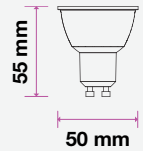

MODEL WATTS EQ.WATTS LUMENS BASE BOX QTY.
VT-247D 6.5w 55w 450 GU10 200 pcs

SKU: 198 | 3000K WARM WHITE
SKU: 199 | 4000K DAY WHITE
SKU: 200 | 6400K WHITE