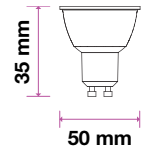

LED SPOTLIGHTS

LED GU10 Lights

Achieve a warm soft glow in any room with our improved range of GU10 spotlights with 30,000-hr lamp life.

- Clear and frost cover options
- Available in 38°D or 110°D beam angle
- Dimmable options available
- 30,000-hr lifespan
- DC: 12V for GU5.3
- AC: 220-240V, 50Hz for GU10
- CRI: >80

5 YEAR WARRANTY*

MODEL	WATTS	EQ.WATTS	LUMENS	BASE	BOX QTY.
VT-232	2w	15w	180	GU10	200 pcs

SKU: 869 | 3000K WARM WHITE
SKU: 870 | 4000K DAY WHITE
SKU: 871 | 6400K WHITE

MODEL	WATTS	EQ.WATTS	LUMENS	BASE	BOX QTY.
VT-205	5w	35w	400	GU10	200 pcs

SKU: 201 | 3000K WARM WHITE
SKU: 202 | 4000K DAY WHITE
SKU: 203 | 6400K WHITE

MODEL	WATTS	EQ.WATTS	LUMENS	BASE	SHAPE	BOX QTY.
VT-275	5w	40w	380	GU10		192 pcs

SKU: 108 | 3000K WARM WHITE
SKU: 510 | 4000K DAY WHITE
SKU: 511 | 6400K WHITE

MODEL	WATTS	EQ.WATTS	LUMENS	BASE	SHAPE	BOX QTY.
VT-275D	5w	35w	380	GU10		192 pcs

SKU: 109 | 3000K WARM WHITE
SKU: 512 | 4000K DAY WHITE
SKU: 897 | 6400K WHITE

LED SPOT LIGHTS