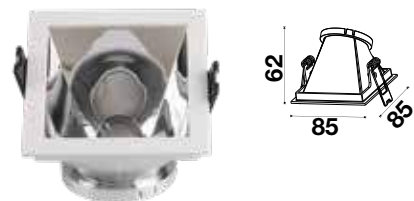

Fitting Square-GU10

Model No	VT-875-WC
SKU:	3168
Base:	GU10
Material:	Aluminium+PC
Shape:	Square
Color of Fxture:	White+Chrome
Dimension:	85x85x62mm
Cutting Size:	80x80mm
EAN:	3800157639118
Box Qty:	50 Pcs