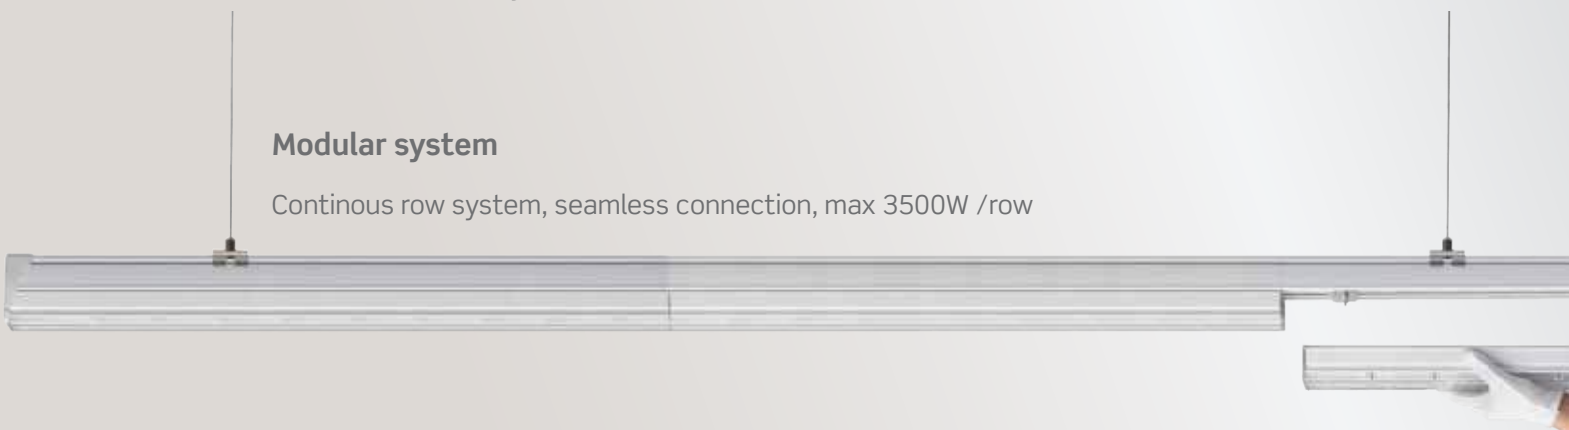

Modular system

Continuous row system, seamless connection, max 3500W /row