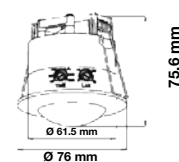

Infrared Sensor-IP44

Max 300W(LED)

VT-8048

SKU: 1354

3800157624794

Sensor Type:	Infrared
Colour:	White
Detection Range:	180°
Voltage:	AC:220-240V,50/60Hz
Rated Load:	Max 300W(LED)
Detection Distance:	Max. 12m(<24°C)

Manual Override Function:

1. Automatic Sensor Override Mode - Turn the switch OFF and ON within 3 Seconds, the sensor will be overridden and switched off. The light will work continuously and normally.(Make sure the automatic mode is switched ON before using this functionality).
2. Sensor Switch On - Turn the switch OFF for 20 seconds and switch it back ON. The sensor will restart and work as per the settings adjusted.
3. If the light is left idle for a longer period of time, the sensor will automatically switch back to automatic mode (Possible when the outside light reaches 100Lux).

Ambient Light: <3-2000LUX(adjustable)

Body Type: PC

IP Rating: IP44

Dimension: 86.4x86.4x60.4mm

Time Delay: Min. 10sec±3sec, Max. 7min±2min

Box Qty: 50 Pcs

Infrared Sensor

Max 300W(LED)

VT-8049

SKU: 1355

3800157624800

Sensor Type:	Infrared
Colour:	White
Detection Range:	360°
Voltage:	AC:220-240V,50/60Hz
Rated Load:	Max 300W(LED)
Detection Distance:	Max. 12m(<24°C)

Manual Override Function: