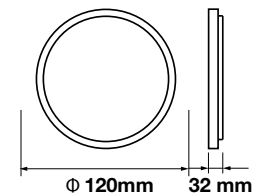

LED MINI PANELS

Round Adjustable Panel

V-TAC's new innovative adjustable mini panels are equipped with adjustable clips for a flexible cutting size of up to 200 mm. Built with the most stable drivers in the market, have low maintenance panels without the flashes and the flickers. These slim & modern panels lights up all the way to the edges, giving a contemporary lighting effect that is ideal for residential, office, or commercial indoor lighting.

- **Adjustable(Cut out) Panel**
- **SMD LED Type**
- **20,000 hrs Lifespan**
- **120° Beam Angle**
- **AC:85-265V,50/60Hz**
- **CRI: >80**
- **Aluminium Body**

5 YEAR WARRANTY*

SKU: 727 | 3000K WARM WHITE
SKU: 728 | 4000K DAY WHITE
SKU: 729 | 6400K WHITE

MODEL	WATTS	LUMENS	BOX QTY.
VT-610RD	12w	750	20 pcs

Cutting Size: 75-100mm

SKU: 733 | 3000K WARM WHITE
SKU: 734 | 4000K DAY WHITE
SKU: 735 | 6400K WHITE

MODEL	WATTS	LUMENS	BOX QTY.
VT-619RD	18w	1350	20 pcs