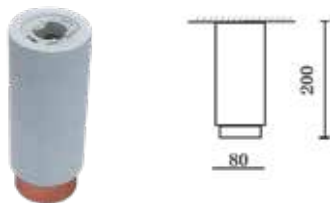

Fitting-Surface Metal-1XGU10

Model No	VT-865-MRM
SKU:	3113
Base:	GU10
Material:	Gypsum with metal
Shape:	Round
Color of Fixture:	White+Matt Rose Gold
Dimension:	ø200x80mm
Cutting Size:	N/A
EAN:	3800157634380
Box Qty:	9 pcs