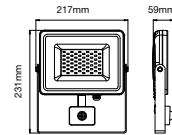

PIR-Slimline-Black Body

30W VT-4933PIRB

SKU: 5819 - 3000K Warm White 3800157614931

Detection Angle: 120°
Detection Distance: 2-8m
Voltage/Frequency: AC:220-240V,50/60Hz
Luminous Flux: 2550lm

CRI: >70
PF: >0.9
IP Rating: IP44
Beam Angle: 100°