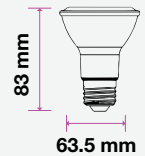

LED PAR BULB

Provide precisely control LED beams of light to any space with V-TAC's improved range of LED PAR bulbs with 40° beam angle. With a significantly longer lifespan and up to 80% lower energy-consumption, our LED PAR series is your cost-efficient replacement for Halogen PAR lamps. Our PAR series offers advanced thermal management features and uses LEDs provided by Samsung.

- Uses IP-protected Samsung LED chip
- 20,000 hrs Lifespan
- 300° Beam Angle
- AC:220-240V,50Hz
- CRI: >80

5 YEAR
WARRANTY*

MODEL	WATTS	EQ.WATTS	LUMENS	BASE	SHAPE	BOX QTY.
VT-220	7w	65w	495	E27	PAR20	100 pcs

- SKU: 147 | 3000K WARM WHITE
- SKU: 148 | 4000K DAY WHITE
- SKU: 149 | 6400K WHITE

MODEL	WATTS	EQ.WATTS	LUMENS	BASE	SHAPE	BOX QTY.
VT-230	11w	95w	825	E27	PAR30	30 pcs

- SKU: 153 | 3000K WARM WHITE
- SKU: 154 | 4000K DAY WHITE
- SKU: 155 | 6400K WHITE

MODEL	WATTS	EQ.WATTS	LUMENS	BASE	SHAPE	BOX QTY.
VT-238	14w	120w	1100	E27	PAR38	30 pcs

- SKU: 150 | 3000K WARM WHITE
- SKU: 151 | 4000K DAY WHITE
- SKU: 152 | 6400K WHITE