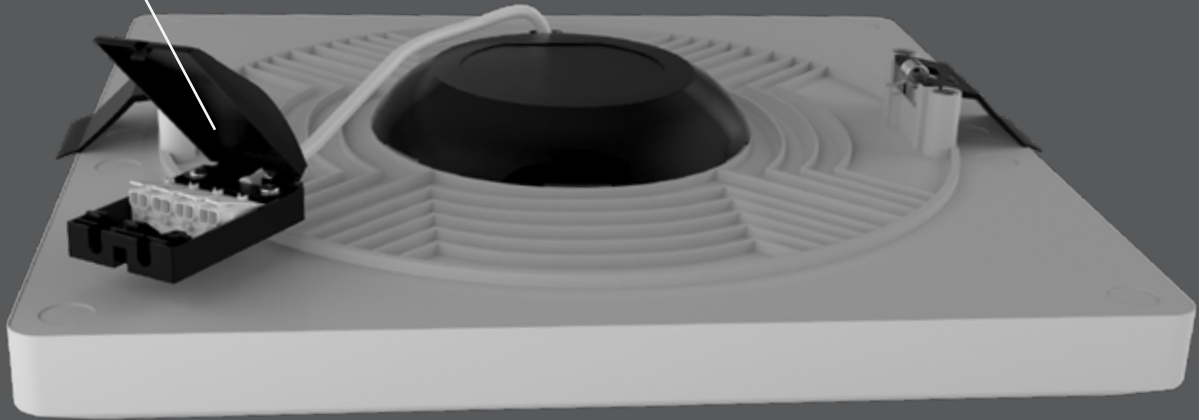

Quick Connector