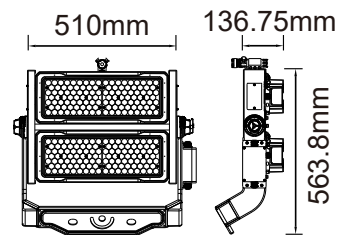

VT-502D

SKU: 497 | 4000K DAY WHITE