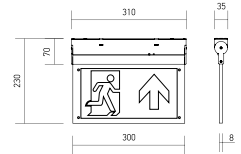

Emergency Operation Time:	>3 Hours
Battery:	Ni-cd 4.8V,600mAh
Recharging Time:	12 Hours
Test Button:	Green Light Indicator Test Button
Stickers:	4 Stickers
Legends:	4 Way Legend Available
Mode Of Operation:	Maintained
Box Qty:	10 Pcs