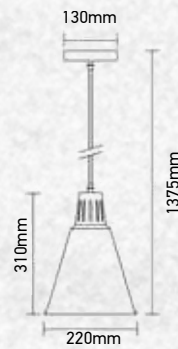

Aluminum-Sand finish-Black

Model:	VT-7520-B
SKU:	3700
EAN:	3800157610735
Size:	220x310x1375mm
Box Qty:	4Pcs
Material:	Aluminium+ Sand Finish