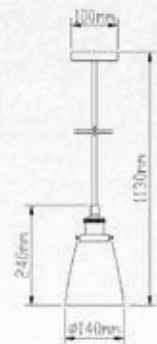

Transparent Glass-Metal Series

Model:	VT-7140-T
SKU:	3735
EAN:	3800157611084
Size:	140x240x1130mm
Box Qty:	8Pcs
Material:	Glass+Metal