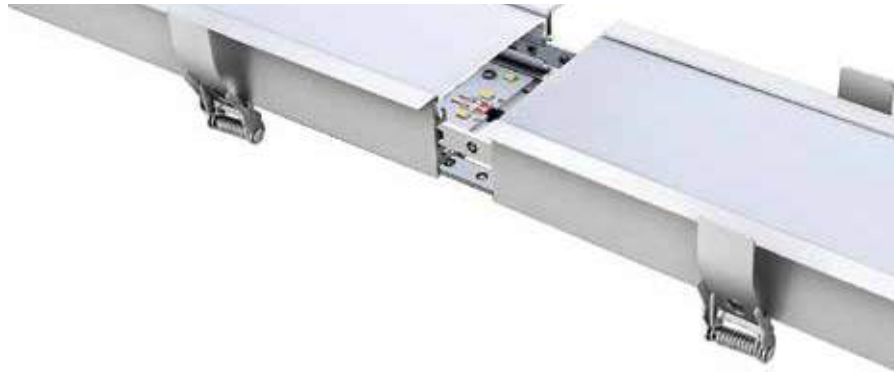

8W
VT-7-41-L

SILVER: SKU:386 | 4000K DAY WHITE
WHITE: SKU:385 | 4000K DAY WHITE

10W
VT-7-41-LN

SILVER: SKU:388 | 4000K DAY WHITE
WHITE: SKU:387 | 4000K DAY WHITE

12W
VT-7-41-LW

SILVER: SKU:390 | 4000K DAY WHITE
WHITE: SKU:389 | 4000K DAY WHITE

14W
VT-7-41-T

SILVER: SKU:392 | 4000K DAY WHITE
WHITE: SKU:391 | 4000K DAY WHITE

16W
VT-7-41-X

SILVER: SKU:394 | 4000K DAY WHITE
WHITE: SKU:393 | 4000K DAY WHITE