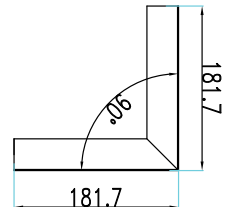

SILVER: SKU:390 | 4000K DAY WHITE
WHITE: SKU:389 | 4000K DAY WHITE

14W
VT-7-41-T