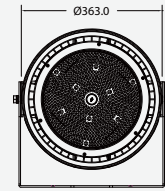

VT-500D

SKU: 490 | 5000K WHITE

WATTS	LUMENS	BEAM ANGLE	BOX QTY.
500w	67500	45°	1 pcs