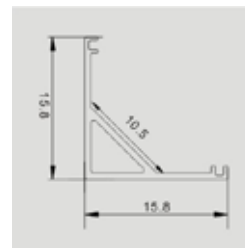

Aluminium Profiles-Milky

Model No:	VT-8109
SKU:	3353
Dimension:	2000x15.8x15.8mm
Color of Fixture:	Milky
EAN:	3800157636810

Aluminium Profiles-White Housing

Model No:	VT-8109-W
SKU:	3369
Dimension:	2000x15.8x15.8mm
Color of Fixture:	White
EAN:	3800157640190

Box Qty. 160 Pcs