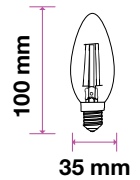

MODEL	WATTS	EQ.WATTS	LUMENS	BASE	SHAPE	BOX QTY.
VT-254	4w	35w	400	E14	Candle	100 pcs

SKU: 272 | 2700K WARM WHITE