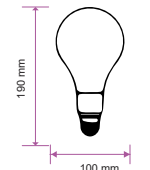

NEW

SpecialBulbs

Amber-S180-E27

8W VT-2169

SKU: 45661 - 2200K Warm White 3800157641210

Voltage/Frequency: AC:220-240V,50Hz

Luminous Flux: 620lm

Commercial Type: S180

LED Type: Filament

CRI: >80

PF: >0.45

Base: E27

Beam Angle: 300°

Body Type: Glass

Dimension: Ø195x400mm

Box Qty: 6 Pcs

NEW

SpecialBulbs

Smoky-S180-E27

8W VT-2169-S

SKU: 45671 - 2200K Warm White 3800157641227

Voltage/Frequency: AC:220-240V,50Hz

Luminous Flux: 240lm

Commercial Type: S180

LED Type: Filament

CRI: >80

PF: >0.45

Base: E27

Beam Angle: 300°

Body Type: Glass

Dimension: Ø195X400mm

Box Qty: 6 Pcs

NEW

SpecialBulbs

Filament-G100-E27

5W VT-2235

SKU: 2748 - 2200K Warm White 3800157645447

EQ. Watts: 25w

Voltage/Frequency: AC:170-240V,50Hz

Luminous Flux: 250lm

Commercial Type: G100

LED Type: SMD

CRI: >80

PF: >0.5

Base: E27

Beam Angle: 300°

Body Type: Glass

Dimension: Ø100x190mm

Box Qty:

NEW

SpecialBulbs

Amber Cover -Filament-T60-E27

5W VT-2245

SKU: 2749 - 2200K Warm White 3800157645454

EQ. Watts: 25w

Voltage/Frequency: AC:170-240V,50Hz

Luminous Flux: 250lm

Commercial Type: T60

LED Type: SMD

CRI: >80

PF: >0.5

Base: E27

Beam Angle: 300°

Body Type: Glass

Dimension: Ø60x183mm

Box Qty: