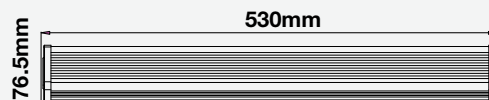

MODEL	WATTS	LUMENS	BEAM ANGLE	PF	CRI	LED	BODY	BOX QTY.
VT-9-112	100w	12000	120°	>0.9	>80	SMD	Aluminum	6 pcs

SKU: 891 | 4000K DAY WHITE
SKU: 892 | 6000K WHITE