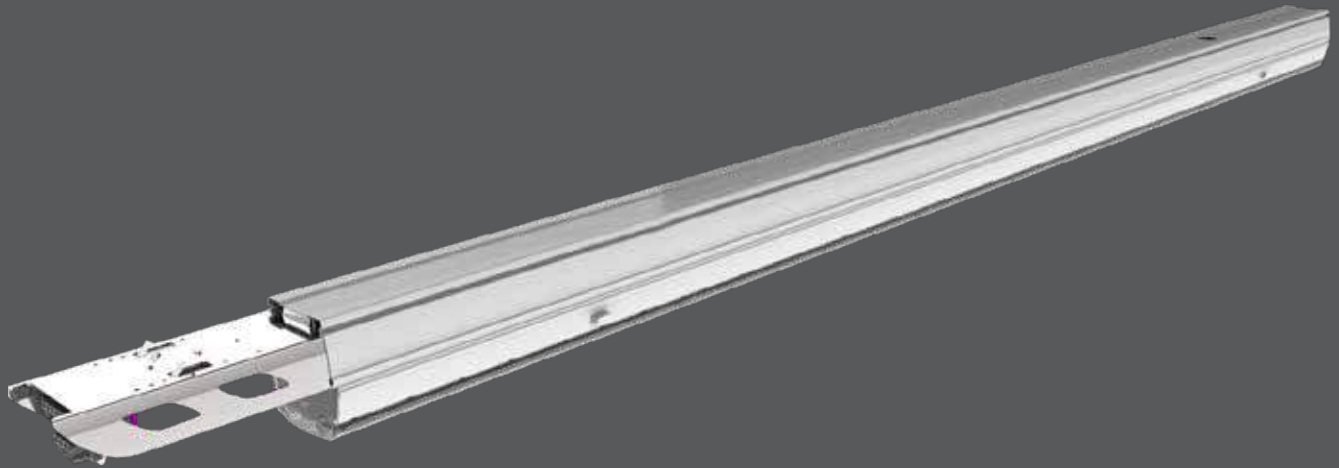

MODEL	WATTS	CRI	LUMENS	PF	SIZE
VT-4550D	50w	>80	8000	>0.9	1500mm

LINEAR FOLLOW TRUNKING
SKU: 1363 | 4000K DAY WHITE

LINEAR FOLLOW TRUNKING
SKU: 1364 | 4000K DAY WHITE

LINEAR FOLLOW TRUNKING
SKU: 1365 | 4000K DAY WHITE