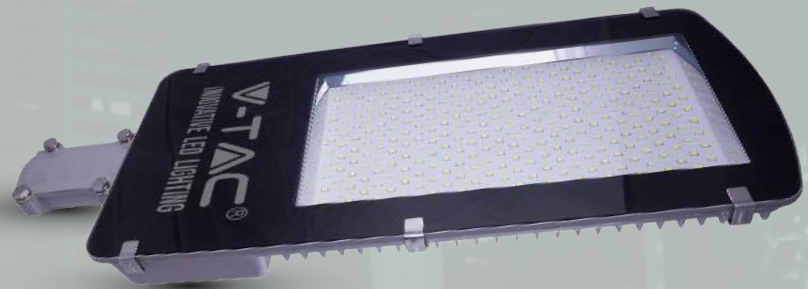

LED Street Lights

Light the path to the future with LED Street Lights. This state of the art LED Technology provides uniform Brightness and Illumination. Featuring V-TAC's eco-friendly street lights.

Product Features

- Perfect replacement for traditional lights
- Saves 80% electricity cost, better efficiency and Longer life span
- Dedicated ip65 sealed optical cavities
- Optically optimized glass lenses
- Uniformity in light distribution - maximizes efficiency
- Fully operational in extreme weather up to -25° celsius
- Low maintenance & low power consumption
- Reduced co² emissions

Applications

Out door applications like streets, projects, cross roads, tunnels, car parks, industrial facilities etc.