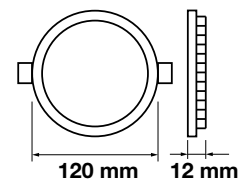

LED MINI PANELS

Round Premium Series Panel

V-TAC's efficient & trendy Premium Series Mini Panels are now upgraded with premium-quality Samsung LED chips for an even better lighting output and performance. Built with the most stable drivers in the market, have low maintenance panels without the flashes and the flickers. These square, slim & modern panels are ideal for residential, office, or commercial indoor lighting.

- **SMD LED Type**
- **30,000 hrs Lifespan**
- **120° Beam Angle**
- **AC:85-265V,50/60Hz**
- **CRI: >80**
- **Aluminium Body**

5 YEAR WARRANTY*

SKU: 706 | 3000K WARM WHITE
SKU: 707 | 4000K DAY WHITE
SKU: 708 | 6400K WHITE

MODEL	WATTS	LUMENS	BOX QTY.
VT-606RD	6w	420	40 pcs

Cutting Size: ø110mm

SKU: 712 | 3000K WARM WHITE
SKU: 713 | 4000K DAY WHITE
SKU: 714 | 6400K WHITE

MODEL	WATTS	LUMENS	BOX QTY.
VT-612RD	12w	1000	20 pcs