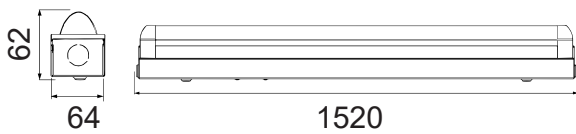

MODEL	WATTS	LUMENS	WEIGHT-KG	BOX QTY.
VT-8-80	80w	8600	2.07	10 pcs

SKU: 757 | 4000K DAY WHITE