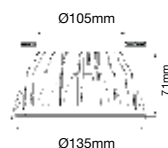

Reflector Series
10W VT-2610

SKU: 1100 - 6000K White 3800230622372

Sensor Compatible:	Yes
Voltage/Frequency:	AC:220-240V,50Hz
Luminous Flux:	730lm
LED Type:	COB
CRI:	>80
PF:	>0.5

Beam Angle:	120°
Body Type:	PKW
Color of Fixture:	PKW
Shape:	Round
Dimension:	Ø135x71mm
Cutting Size:	Ø105mm
Box Qty:	27 Pcs