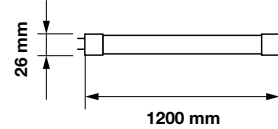

T8 Meat Tube-120cm
18w VT-1228-M

SKU: 6323 3800157619325

EQ. Watts:	36w
Voltage/Frequency:	AC:180-240V,50/60Hz
Luminous Flux:	1530lm
LED Type:	SMD
CRI:	>95

PF:	>0.9
Beam Angle:	160°
Body Type:	Glass with PET
Holder:	G13
Instant start :	0-100% in < 1s

On/Off:	>15,000
Life span:	20,000 Hours
Gross weight:	320g
Dimension:	26x1200mm
Box Qty:	25 Pcs