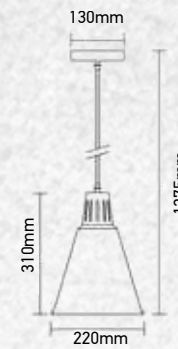

Aluminum-Sand finish-Grey

Model:	VT-7520-G
SKU:	3701
EAN:	3800157610742
Size:	220x310x1375mm
Box Qty:	4Pcs
Material:	Aluminium+Sand Finish