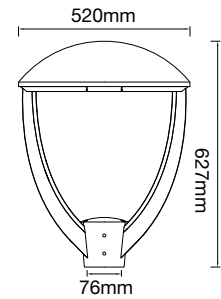

Garden Light

VT-105

SKU: 783 | 4000K DAY WHITE

WATTS	LUMENS	WEIGHT	BOX QTY.
100w	12000	13.28	1 pcs