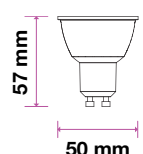

MODEL WATTS EQ.WATTS LUMENS BASE BOX QTY.
VT-271 10w 70w 1000 GU10 200 pcs

SKU: 878 | 3000K WARM WHITE
SKU: 879 | 4000K DAY WHITE
SKU: 880 | 6400K WHITE