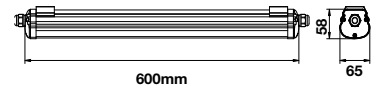

Voltage/Frequency:	AC:220-240V,50Hz
Luminous Flux:	1440lm
LED Type:	SMD
CRI:	>70

PF:	>0.5
Beam Angle:	120°
Body Type:	Plastic
On/Off:	>10,000

Life span:	20,000 Hours
Gross weight:	0.60 kg
Dimension:	600x65x58mm
Box Qty:	12 Pcs