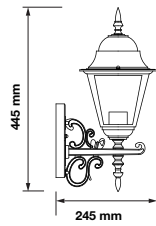

Wall Lamp
VT-761-B

SKU: 7521

3800157617802

Voltage:	AC:220-240V
Max.Watts:	60W
IP Rating:	IP44
Holder:	E27
Color of Fixture:	Matt Black
Body Type:	Aluminium+Glass
Size:	245x445x185mm
Box Qty:	8 Pcs