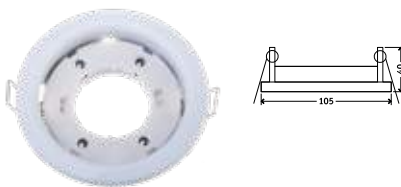

GX53-Accessory

Model No	VT-715-W
SKU:	3675
Base:	GX53
Material:	Iron
Shape:	Round
Color of Fixture:	White
Dimension:	Ø105x40mm
Cutting Size:	90mm
EAN:	3800157625241
Box Qty:	50 Pcs