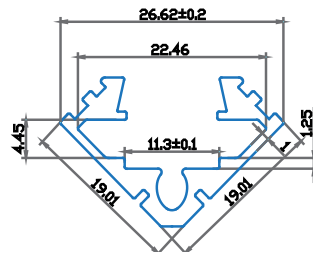

2
PCS PACK

Aluminium Profile-2 Meters

Model No:	VT-7104
SKU:	9956
Dimension:	19x19x2000mm
Color of Fixture:	Milky
EAN:	3800157635509
Box Qty.	40 Pcs