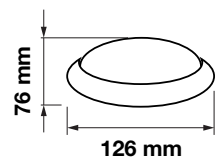

Sensor Compatible:	Yes
Voltage/Frequency:	AC:200-240V,50/60Hz
Luminous Flux:	560lm
IP Rating:	IP54
CRI:	>70
PF:	>0.5

Beam Angle:	120°
Color of Fixture:	White
Body Type:	Plastic CLAD Alu-
Shape:	minium
Dimension:	Oval
Box Qty:	Ø126x76mm