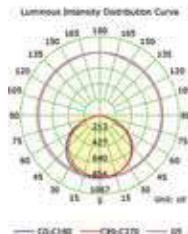

Streetlight-Photo Cell Sensor

30w VT-15031ST

SKU: 5489 - 4000K Day White 3800157623483
SKU: 5490 - 6400K White 3800157623490

PHOTOCELL SENSOR
Auto Turns On At Night
Auto Turns Off At Day Time

Sensor Compatible:	Yes
Voltage/Frequency:	AC:190-240V,50/60Hz
Luminous Flux:	2400lm
LED Type:	SMD
IP Rating:	IP65
Dimension:	175x373x52mm

CRI:	>70
PF:	>0.9
Beam Angle:	100°
Body Type:	Die Cast Aluminium
Box Qty:	1 Pcs