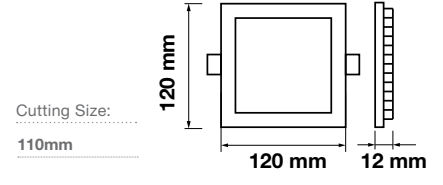

Emergency Pack:	Available	LED Type:	SMD	Body Type:	Aluminium
Voltage/Frequency:	AC:85-265V,50/60Hz	CRI:	>80	Dimension:	120x120x12mm
Luminous Flux:	420lm	PF:	>0.7	Box Qty:	40 Pcs
Beam Angle:	120°	Shape:	Square