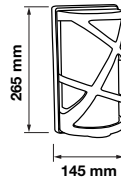

Wall Lamp
VT-745-DG

SKU: 7065

3800157614405

Voltage:	AC:220-240V,50Hz
Max.Watts:	40W
IP Rating:	IP54
Holder:	E27
Color of Fixture:	Dark Grey
Body Type:	Aluminium
Size:	145X265mm
Box Qty:	12 Pcs