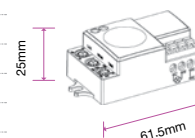

Infrared-Hand Gesture Detection Max 200W(LED)

VT-8025

SKU: 5084 3800157608046

On/Off via Moving Hand

Sensor Type:	Infrared
Colour:	White
Detection Range:	30°
Voltage:	AC:110-240V,50/60Hz
Rated Load:	Max 200W(LED)
Detection Distance:	5cm/6cm(<24°C)

Body Type:	Plastic
IP Rating:	IP20
Dimension:	35.5x78.2x20.6mm
Box Qty:	100 Pcs

Infrared-Door Detection Max 200W(LED)

VT-8026

SKU: 5085 3800157608053

On/Off via the opening and closing of the door

Sensor Type:	Infrared
Colour:	White
Detection Range:	30°
Voltage:	AC:110-240V,50/60Hz
Rated Load:	Max 200W(LED)
Detection Distance:	5cm/6cm(<24°C)

Body Type:	Plastic
IP Rating:	IP20
Dimension:	35.5x78.2x18.7mm
Box Qty:	100 Pcs

Microwave Sensor-IP65 Max 200W(LED)

VT-8036-W

SKU: 5571 3800157620246

Sensor Type:	Microwave
Colour:	White
Detection Range:	180°
Voltage:	AC:220-240V,50/60Hz
Rated Load:	Max 200W(LED)
Detection Distance:	5m/10m

Ambient Light:	<25-2000LUX
Body Type:	Plastic
IP Rating:	IP65
Dimension:	115x35x25mm
Time Delay:	Min. 10sec±3sec, Max. 15min±2min
Box Qty:	100 Pcs

Microwave Sensor-IP65 Max 200W(LED)

VT-8036-B

SKU: 5572 3800157620253

Sensor Type:	Microwave
Colour:	Black
Detection Range:	180°
Voltage:	AC:220-240V,50/60Hz
Rated Load:	Max 200W(LED)
Detection Distance:	5m/10m

Ambient Light:	<25-2000LUX
Body Type:	Plastic
IP Rating:	IP65
Dimension:	115x35x25mm
Time Delay:	Min. 10sec±3sec, Max. 15min±2min
Box Qty:	100 Pcs

Microwave Sensor Max 300W(LED)

VT-8018

SKU: 5078 3800157606882

Sensor Type:	Microwave
Colour:	White
Detection Range:	180° / 360°
Voltage:	AC:220-240V,50/60Hz
Rated Load:	Max 300W(LED)
Detection Distance:	1-8m(radius) adjustable