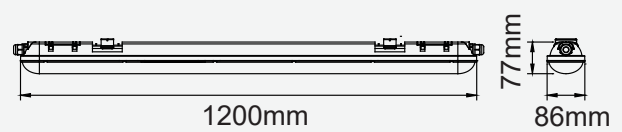

MODEL	WATTS	LUMENS	ON/OFF	BODY TYPE	PF	WEIGHT-KG	BOX QTY.
VT-170	70w	8400	15000	Plastic+Aluminium	>0.9	2.67	9 pcs

SKU: 676 | 4000K DAY WHITE
SKU: 677 | 6400K WHITE