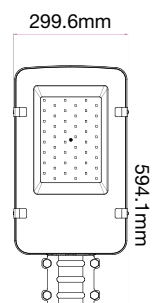

VT-150ST

SKU: 531 | 4000K DAY WHITE
SKU: 532 | 6400K WHITE

WATTS	LUMENS	BOX QTY.
150w	18000	2 pcs