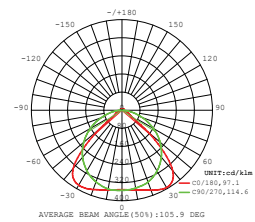

MODEL	WATTS	CRI	LUMENS	PF	SIZE
VT-4550D	50w	>80	8000	>0.9	1500mm

LINEAR FOLLOW TRUNKING
SKU: 1363 | 4000K DAY WHITE