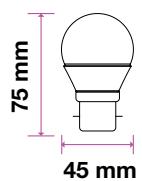

MODEL	WATTS	EQ.WATTS	LUMENS	BASE	SHAPE	BOX QTY.
VT-221	5.5w	40w	470	B22	G45	192 pcs

SKU: 104 | 3000K WARM WHITE