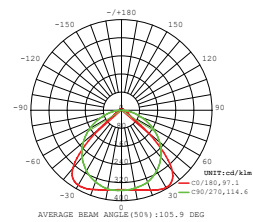

V-TAC PERFORMANCE
160
LUMENS/WATT

PRO series

MODEL	WATTS	CRI	LUMENS	PF	SIZE
VT-4551D	50w	>80	8000	>0.9	1500mm

LINEAR MASTER TRUNKING
SKU: 1360 | 4000K DAY WHITE

90° LENS

DIMMABLE