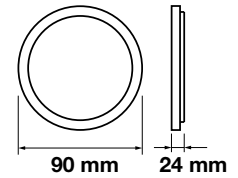

Emergency Pack:	Available	LED Type:	SMD	Body Type:	Aluminium
Voltage/Frequency:	AC:85-265V,50/60Hz	CRI:	>80	Dimension:	Ø90x24mm
Luminous Flux:	420lm	PF:	>0.9	Box Qty:	40 Pcs
Beam Angle:	120°	Shape:	Round