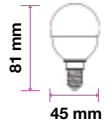

EQ. Watts: **40w**  
 Voltage/Frequency: **AC:220-240V,50Hz**  
 Luminous Flux: **470lm**  
 Commercial Type: **P45**

LED Type: **SMD**  
 CRI: **>80**  
 PF: **>0.5**  
 Base: **E14**

Beam Angle: **180°**  
 Body Type: **ThermoPlastic**  
 Dimension: **45x81mm**  
 Box Qty: **60 Pcs**