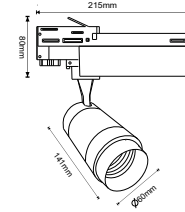

Tracklights-Smart Color Changing
15w VT-7715-B

SKU: 1457 - 3 IN 1 3800157637916

Sensor Compatible:	
Voltage/Frequency:	AC:220-240V,50/60Hz
Luminous Flux:	500
LED Type:	COB
CRI:	>80
PF:	>0.5

CCT AND DIMMING
VIA SMART PHONE APP

Beam Angle:	18°-48°
Color of Fixture:	Black
Body Type:	Aluminium
Life span:	30,000 Hours
Dimension:	250x141x60mm
Box Qty:	20 Pcs

CCT Adjustable
2800K/4000K/6000K

5 YEAR
WARRANTY