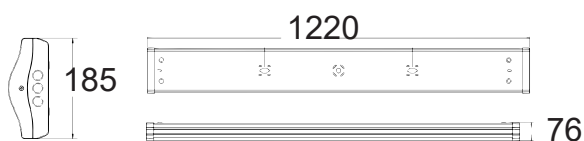

FIXTURES WITH LED

LED Batten Fitting

V-TAC's all new range of LED Batten fittings designed with LED chip by Samsung deliver high performance light output of 120 lumens/watt. These fittings are built strong using the materials Iron + Polycarbonate and are also TP(a) rated to meet the fire safety standards. Optional emergency pack and microwave sensor specially designed for LED Batten are also available.

- **TP(A) Rated**
- **30,000 Life Hours**
- **CRI - >80**
- **PF - 0.9**
- **On/Off Cycle - >15000 time**
- **Input Voltage - AC:220-240V**
- **Programmable DIP Switch Driver(Applicable for 60W only)**

TP(a)
Polycarbonate

Sensor Compatible

MODEL	WATTS	LUMENS	WEIGHT-KG	BOX QTY.
VT-8-41	40w	4800	2.90	4 pcs

SKU: 753 | 4000K DAY WHITE