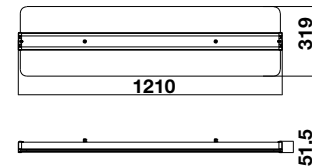

Emergency Pack:	Available
Voltage/Frequency:	AC:220-240V,50Hz
Luminous Flux:	3200lm
Beam Angle:	140°

LED Type:	SMD
CRI:	>80
PF:	>0.9
Shape:	Rectangle

Body Type:	Aluminium+PC
Dimension:	1210x319mm
Box Qty:	4 Pcs