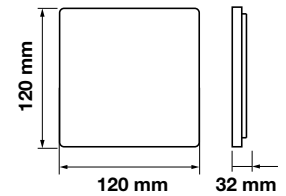

LED MINI PANELS

Square Adjustable Panel

V-TAC's new innovative adjustable mini panels are equipped with adjustable clips for a flexible cutting size of up to 200 mm. Built with the most stable drivers in the market, have low maintenance panels without the flashes and the flickers. These slim & modern panels lights up all the way to the edges, giving a contemporary lighting effect that is ideal for residential, office, or commercial indoor lighting.

- **Adjustable(Cut out) Panel**
- **SMD LED Type**
- **20,000 hrs Lifespan**
- **120° Beam Angle**
- **AC:85-265V,50/60Hz**
- **CRI: >80**
- **Aluminium Body**

5 YEAR WARRANTY*

SKU: 730 | 3000K WARM WHITE
SKU: 731 | 4000K DAY WHITE
SKU: 732 | 6400K WHITE

MODEL	WATTS	LUMENS	BOX QTY.
VT-610SQ	12w	750	20 pcs

Cutting Size: 75-100mm

SKU: 736 | 3000K WARM WHITE
SKU: 737 | 4000K DAY WHITE
SKU: 738 | 6400K WHITE

MODEL	WATTS	LUMENS	BOX QTY.
VT-619SQ	18w	1350	20 pcs