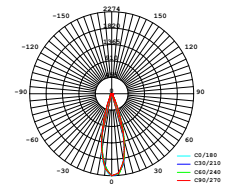

Tracklights-Smart Color Changing
35w VT-7735-W

SKU: 1458 - 3 IN 1 3800157637923

Sensor Compatible:	
Voltage/Frequency:	AC:220-240V,50/60Hz
Luminous Flux:	2350
LED Type:	COB
CRI:	>80
PF:	>0.9

CCT AND DIMMING
VIA SMART PHONE APP

Beam Angle:	16°-53°
Color of Fixture:	White
Body Type:	Aluminium
Life span:	30,000 Hours
Dimension:	250x183x93mm
Box Qty:	20 Pcs

CCT Adjustable
2800K/4000K/6000K

5 YEAR
WARRANTY