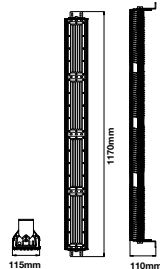

Linear Highbay-120°
200w VT-9209

SKU: 56031 - 4000K Day White
SKU: 56041 - 6000K White

3800157624947
3800157624954

Sensor Compatible:	Yes
Voltage/Frequency:	AC:220-240V,50Hz
Luminous Flux:	18000lm
LED Type:	SMD
CRI:	>70

PF:	>0.9
Beam Angle:	100°
Body Type:	Die Cast Aluminium
IP Rating:	IP54
Dimension:	1045x103.5x73.5mm
Box Qty:	1 Pcs