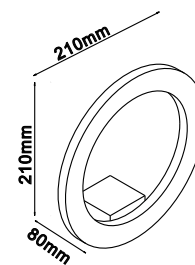

Modern Wall Lights
9w VT-710

Sensor Compatible: Yes
Voltage/Frequency: AC:220-240V,50/60Hz
Luminous Flux: 990lm
IP Rating: IP20
CRI: >80

PF: >0.5
Beam Angle: 360°
Body Type: Aluminium+Acrylic
Dimension: 210x80mm
Box Qty: 20 Pcs