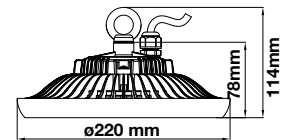

Sensor Compatible:	Yes
Voltage/Frequency:	AC:220-240V,50Hz
Luminous Flux:	8000lm
LED Type:	SMD
CRI:	>70
PF:	>0.9
Beam Angle:	120°
Body Type:	Die Cast Aluminium
IP Rating:	IP44
Dimension:	280x131mm
Box Qty:	2 Pcs

UFO-Highbay-120°
100w VT-9115-W

SKU: 5612 - 3000K Warm White

3800157626538

120° BEAM ANGLE