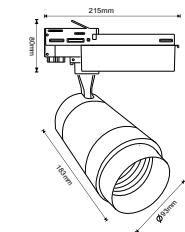

Tracklights-Smart Color Changing
15w VT-7715-W

SKU: 1456 - 3 IN 1 3800157637909

Sensor Compatible:	
Voltage/Frequency:	AC:220-240V,50/60Hz
Luminous Flux:	650
LED Type:	COB
CRI:	>80
PF:	>0.5

CCT AND DIMMING
VIA SMART PHONE APP

Beam Angle:	18°-48°
Color of Fixture:	White
Body Type:	Aluminium
Life span:	30,000 Hours
Dimension:	250x141x60mm
Box Qty:	20 Pcs

CCT Adjustable
2800K/4000K/6000K

5 YEAR
WARRANTY

Tracklights-Smart Color Changing
15w VT-7715-B

SKU: 1457 - 3 IN 1 3800157637916

Sensor Compatible:	
Voltage/Frequency:	AC:220-240V,50/60Hz
Luminous Flux:	500
LED Type:	COB
CRI:	>80
PF:	>0.5

CCT AND DIMMING
VIA SMART PHONE APP

Beam Angle:	18°-48°
Color of Fixture:	Black
Body Type:	Aluminium
Life span:	30,000 Hours
Dimension:	250x141x60mm
Box Qty:	20 Pcs

CCT Adjustable
2800K/4000K/6000K

5 YEAR
WARRANTY

Tracklights-Smart Color Changing
35w VT-7735-W

SKU: 1458 - 3 IN 1 3800157637923

Sensor Compatible:	
Voltage/Frequency:	AC:220-240V,50/60Hz
Luminous Flux:	2350
LED Type:	COB
CRI:	>80
PF:	>0.9

CCT AND DIMMING
VIA SMART PHONE APP

Beam Angle:	16°-53°
Color of Fixture:	White
Body Type:	Aluminium
Life span:	30,000 Hours
Dimension:	250x183x93mm
Box Qty:	20 Pcs

CCT Adjustable
2800K/4000K/6000K

5 YEAR
WARRANTY

Tracklights-Smart Color Changing
35w VT-7735-B

SKU: 1459 - 3 IN 1 3800157637930

Sensor Compatible:	
Voltage/Frequency:	AC:220-240V,50/60Hz
Luminous Flux:	1950
LED Type:	COB
CRI:	>80
PF:	>0.9

CCT AND DIMMING
VIA SMART PHONE APP

Beam Angle:	16°-53°
Color of Fixture:	Black
Body Type:	Aluminium
Life span:	30,000 Hours
Dimension:	250x183x93mm
Box Qty:	20 Pcs

CCT Adjustable
2800K/4000K/6000K

5 YEAR
WARRANTY