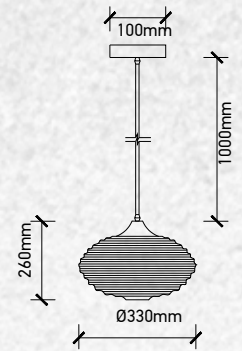

Diamond Cut Glass-Black

Model:	VT-7350-HB
SKU:	3880
EAN:	3800157620987
Size:	330x260x1000mm
Box Qty:	8Pcs
Material:	Glass+Metal