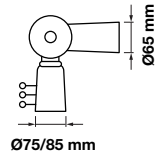

Adapter

Box Qty.
10 Pcs

VT-795

SKU: 3624

3800157608152