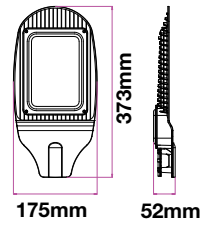

Streetlight

30w VT-15030ST

SKU: 5487 - 4000K Day White 3800157623469

Sensor Compatible:	Yes
Voltage/Frequency:	AC:190-240V,50/60Hz
Luminous Flux:	2400lm
LED Type:	SMD
IP Rating:	IP65
Dimension:	175x373x52mm

CRI:	>70
PF:	>0.9
Beam Angle:	100°
Body Type:	Die Cast Aluminium
Box Qty:	1 Pcs