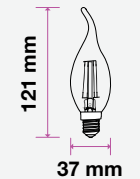

MODEL	WATTS	EQ.WATTS	LUMENS	BASE	SHAPE	BOX QTY.
VT-264	4w	35w	400	E14	Candle	100 pcs

SKU: 275 | 2700K WARM WHITE