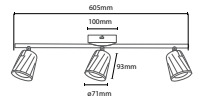

Tripple Head

18w VT-818-W

SKU: 8258 - 3000K Warm White
SKU: 8260 - 4000K Day White

3800157627085
3800157627108

Sensor Compatible:	Yes
Voltage/Frequency:	AC:220-240V,50/60Hz
Luminous Flux:	1440lm
IP Rating:	IP20
CRI:	>80

PF:	>0.5
Beam Angle:	100°
Body Type:	Plastic+Metal
Dimension:	605x100x93mm
Box Qty:	12 Pcs