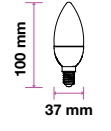

EQ. Watts:	25w
Voltage/Frequency:	AC:220-240V,50Hz
Luminous Flux:	250lm
Commercial Type:	Candle

LED Type:	SMD
CRI:	>80
PF:	>0.4
Base:	E14

Beam Angle:	200°
Body Type:	ThermoPlastic
Dimension:	37x100mm
Box Qty:	200 Pcs