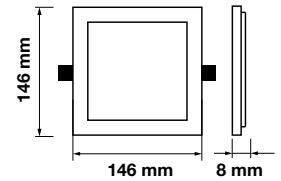

LED Type: **SMD**  
 CRI: **>80**  
 PF: **>0.9**  
 Shape: **Square**

Cutting Size:  
**130x130mm**

Body Type: **Aluminium**  
 Dimension: **146x146x8mm**  
 Box Qty: **40 Pcs**