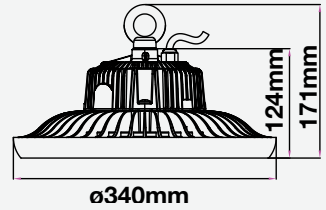

MODEL	WATTS	LUMENS	BEAM ANGLE	BOX QTY.
VT-9-101	100w	12000	120°	4 pcs

SKU: 562 | 4000K DAY WHITE
SKU: 563 | 6400K WHITE