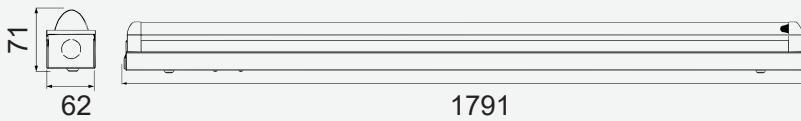

MODEL	WATTS	LUMENS	WEIGHT-KG	BOX QTY.
VT-8-63	60w	6000	2.42	10 pcs

SKU: 519 | 3IN1