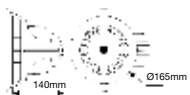

Sensor Compatible:	Yes
Voltage/Frequency:	AC:220-240V,50/60Hz
Luminous Flux:	2650lm
LED Type:	COB
CRI:	>80
PF:	>0.9

Beam Angle:	24°
Body Type:	Die Cast Aluminum
Color of Fixture:	White
Shape:	Round
Dimension:	Ø165x140mm
Cutting Size:	Ø 155
Box Qty:	20 Pcs