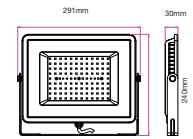

Slimline-White Body-White Wire

50w VT-4955W

SKU: 5827 - 6400K White 3800157615013

Sensor Compatible: **Yes**
Voltage/Frequency: **AC:220-240V,50/60Hz**
Luminous Flux: **4250lm**
Color of Fixture: **White**

CRI: **>70**
PF: **>0.9**
IP Rating: **IP65**
Beam Angle: **100°**

Body Type: **Die Cast Aluminium**
Dimension: **237x194x38mm**
Box Qty: **10 Pcs**

Slimline-White Body-White Wire

100w VT-49100W

SKU: 5844 - 4000K Day White 3800157615181

Sensor Compatible: **Yes**
Voltage/Frequency: **AC:220-240V,50/60Hz**
Luminous Flux: **8500lm**
Color of Fixture: **White**

CRI: **>70**
PF: **>0.9**
IP Rating: **IP65**
Beam Angle: **100°**

Body Type: **Die Cast Aluminium**
Dimension: **293x41x23mm**
Box Qty: **4 Pcs**

Slimline-White Body-White Wire

100w VT-49101W

SKU: 5970 - 3000K Warm White 3800157626231
SKU: 5971 - 4000K Day White 3800157626248
SKU: 5972 - 6400K White 3800157626255

Sensor Compatible: **Yes**
Voltage/Frequency: **AC:220-240V,50Hz**
Luminous Flux: **8500lm**
Color of Fixture: **White**

CRI: **>70**
PF: **>0.9**
IP Rating: **IP65**
Beam Angle: **100°**

Body Type: **Die Cast Aluminium**
Dimension: **291x240x30mm**
Box Qty: **4 Pcs**

Slimline-Black/Grey Body

150w VT-49150GB

SKU: 5858 - 3000K Warm White 3800157615327

Sensor Compatible: **Yes**
Voltage/Frequency: **AC:220-240V,50/60Hz**
Luminous Flux: **12750lm**
Color of Fixture: **Black+Grey**

CRI: **>70**
PF: **>0.9**
IP Rating: **IP65**
Beam Angle: **100°**

Body Type: **Die Cast Aluminium**
Dimension: **411x313x51mm**
Box Qty: **2 Pcs**

I Series-White Body

50w VT-4651W

SKU: 5906 - 6000K White 3800157619394

Sensor Compatible: **Yes**
Voltage/Frequency: **AC:200-240V,50Hz**
Luminous Flux: **4250lm**
Color of Fixture: **White**

CRI: **>70**
PF: **>0.9**
IP Rating: **IP65**
Beam Angle: **110°**

Body Type: **Aluminium**
Dimension: **255x196x36mm**
Box Qty: **10 Pcs**