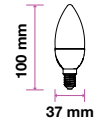

LED Bulbs-E14

5.5W VT-2146

SKU: 7355 - 2700K Warm White 3800157628136
SKU: 7356 - 4000K Day White 3800157628143

EQ. Watts:	40w
Voltage/Frequency:	AC:220-240V,50Hz
Luminous Flux:	470lm
Commercial Type:	P45

LED Type:	SMD
CRI:	>80
PF:	>0.5
Base:	E14

Beam Angle:	180°
Body Type:	ThermoPlastic
Dimension:	45x81mm
Box Qty:	50 Pcs