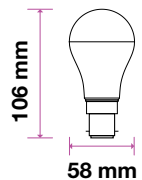

MODEL	WATTS	EQ.WATTS	LUMENS	BASE	SHAPE	BOX QTY.
VT-219	9w	60w	806	B22	A58	100 pcs

SKU: 270 | 3000K WARM WHITE