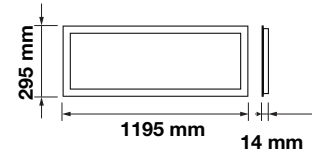

Body Type: Aluminium+PMMA+PS
Dimension: 1195x295x14mm
Box Qty: 6 Pcs