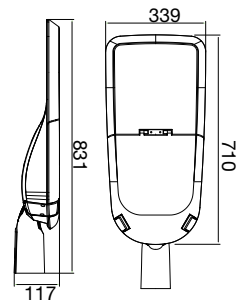

VT-200ST

SKU: 544 | 4000K DAY WHITE

WATTS	LUMENS	BOX QTY.
200w	24000	1 pcs

Available with

SKU: 548