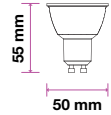

EQ. Watts:	40w
Voltage/Frequency:	AC:220-240V,50Hz
Luminous Flux:	380lm
LED Type:	SMD

CRI:	>80
PF:	>0.5
Base:	GU10
Beam Angle:	38°

Body Type:	Plastic
Dimension:	ø50x55mm
Box Qty:	200 Pcs