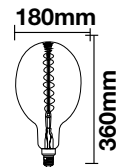

EQ. Watts:	40w
Voltage/Frequency:	AC:220-240V,50Hz
Luminous Flux:	500lm
Commercial Type:	BF180

LED Type:	Filament
CRI:	>80
PF:	>0.5
Base:	E27

Beam Angle:	340°
Body Type:	Glass
Dimension:	180x360mm
Box Qty:	6 Pcs