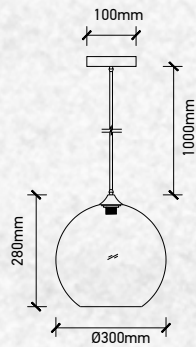

Transparent Glass-Metal Series

Model:	VT-7302
SKU:	3865
EAN:	3800157620758
Size:	300x280x1000mm
Box Qty:	8Pcs
Material:	Glass+Metal