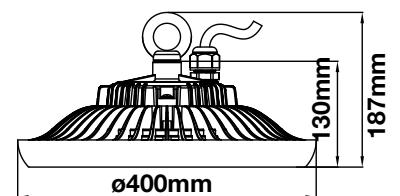

MODEL	WATTS	LUMENS	BEAM ANGLE	BOX QTY.
VT-9-100	100w	12000	90°	4 pcs

SKU: 564 | 4000K DAY WHITE
SKU: 565 | 6400K WHITE

MODEL	WATTS	LUMENS	BEAM ANGLE	BOX QTY.
VT-9-150	150w	18000	90°	2 pcs

SKU: 560 | 4000K DAY WHITE
SKU: 561 | 6400K WHITE

MODEL	WATTS	LUMENS	BEAM ANGLE	BOX QTY.
VT-9-101	100w	12000	120°	4 pcs

SKU: 562 | 4000K DAY WHITE
SKU: 563 | 6400K WHITE

MODEL	WATTS	LUMENS	BEAM ANGLE	BOX QTY.
VT-9-151	150w	18000	120°	2 pcs

SKU: 558 | 4000K DAY WHITE
SKU: 559 | 6400K WHITE

MODEL	WATTS	LUMENS	BEAM ANGLE	BOX QTY.
VT-9-200	200w	24000	120°	1 pcs

SKU: 580 | 4000K DAY WHITE
SKU: 581 | 6400K WHITE

NEW

MODEL	WATTS	LUMENS	BEAM ANGLE	BOX QTY.
VT-9-500	500w	60000	120°	1 pcs

SKU: 509 | 4000K DAY WHITE