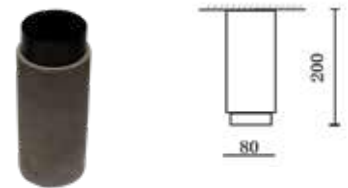

Fitting-Surface Metal-1XGU10

Model No	VT-865-GBC
SKU:	3139
Base:	GU10
Material:	Gypsum with metal
Shape:	Round
Color of Fixture:	Grey+Gun Black
Dimension:	ø200x80mm
Cutting Size:	N/A
EAN:	3800157635387
Box Qty:	9 pcs