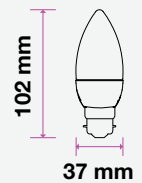

MODEL	WATTS	EQ.WATTS	LUMENS	BASE	SHAPE	BOX QTY.
VT-223	5.5w	40w	470	B22	Candle	192 pcs

SKU: 103 | 3000K WARM WHITE