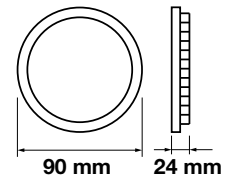

Slim Surface-Satin Nickel-Round

6w VT-605SN

SKU: 6361 - 3000K Warm White 3800157621458
SKU: 6363 - 6400K White 3800157621472

Emergency Pack: Available
Voltage/Frequency: AC:85-265V,50/60Hz
Luminous Flux: 420lm
Beam Angle: 120°

LED Type: SMD
CRI: >80
PF: >0.5
Shape: Round

Body Type: Aluminium+Satin Nickel
Dimension: Ø90x24mm
Box Qty: 40 Pcs