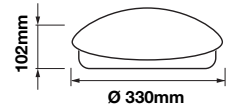

Beam Angle:	120°
Color of Fixture:	White
Body Type:	Iron+PMMA
Shape:	Round
Dimension:	Ø330x102mm
Box Qty:	10 Pcs