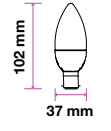

Bulbs-Candle-B22

3W VT-2073

SKU: 7230 - 2700K Warm White 3800157619578
SKU: 7231 - 6400K White 3800157619585

EQ. Watts:	25w
Voltage/Frequency:	AC:220-240V,50Hz
Luminous Flux:	250lm
Commercial Type:	Candle

LED Type:	SMD
CRI:	>80
PF:	>0.4
Base:	B22

Beam Angle:	200°
Body Type:	ThermoPlastic
Dimension:	37x102mm
Box Qty:	200 Pcs