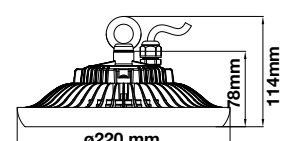

Sensor Compatible:	Yes
Voltage/Frequency:	AC:220-240V,50Hz
Luminous Flux:	4000lm
LED Type:	SMD
CRI:	>70
PF:	>0.9
Beam Angle:	120°
Body Type:	Die Cast Aluminium
IP Rating:	IP44
Dimension:	Ø221x85mm
Box Qty:	4 Pcs

UFO-Highbay-120°
50w VT-9053

SKU: 5554 - 4500K Day White
SKU: 5555 - 6400K White

3800157620895
3800157620901

120° BEAM ANGLE

Sensor Compatible:	Yes
Voltage/Frequency:	AC:220-240V,50Hz
Luminous Flux:	4000lm
LED Type:	SMD
CRI:	>70
PF:	>0.9
Beam Angle:	120°
Body Type:	Die Cast Aluminium
IP Rating:	IP44
Dimension:	220x114mm
Box Qty:	8 Pcs

UFO-Highbay-120°
50w VT-9065-W

SKU: 5609 - 3000K Warm White
SKU: 5610 - 4000K Day White
SKU: 5611 - 6400K White

3800157626507
3800157626514
3800157626521

120° BEAM ANGLE

Sensor Compatible:	Yes
Voltage/Frequency:	AC:220-240V,50Hz
Luminous Flux:	8000lm
LED Type:	SMD
CRI:	>70
PF:	>0.9
Beam Angle:	120°
Body Type:	Die Cast Aluminium
IP Rating:	IP44
Dimension:	280x131mm
Box Qty:	2 Pcs

UFO-Highbay-120°
100w VT-9115-W

SKU: 5612 - 3000K Warm White

3800157626538

120° BEAM ANGLE

Sensor Compatible:	Yes
Voltage/Frequency:	AC:220-240V,50Hz
Luminous Flux:	4000lm
LED Type:	SMD
CRI:	>70
PF:	>0.9
Beam Angle:	120°
Body Type:	Die Cast Aluminium
IP Rating:	IP44
Dimension:	220x114mm
Box Qty:	8 Pcs

UFO-Highbay-120°
50w VT-9065

SKU: 5558 - 6400K White

3800157621953

120° BEAM ANGLE

Sensor Compatible:	Yes
Voltage/Frequency:	AC:220-240V,50Hz
Luminous Flux:	4000lm
LED Type:	SMD
CRI:	>70
PF:	>0.9
Beam Angle:	90°
Body Type:	Die Cast Aluminium
IP Rating:	IP44
Dimension:	220x114mm
Box Qty:	8 Pcs

UFO-Highbay-90°
50w VT-9055

SKU: 5560 - 6400K White

3800157621977

90° BEAM ANGLE