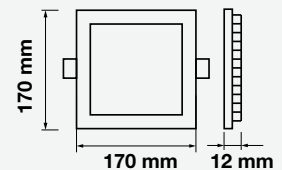

Cutting Size: 160x160mm

SKU: 715 | 3000K WARM WHITE
SKU: 716 | 4000K DAY WHITE
SKU: 717 | 6400K WHITE

MODEL	WATTS	LUMENS	BOX QTY.
VT-618SQ	18w	1500	20 pcs