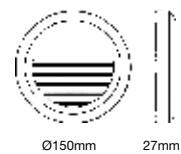

Sensor Compatible:	Yes
Voltage/Frequency:	AC:100-240V,50/60Hz
Luminous Flux:	60lm
LED Type:	SMD
CRI:	>80
PF:	>0.5

Beam Angle:	55°
Body Type:	PC
Color of Fixture:	Black
Shape:	Round
Dimension:	150x27mm
Cutting Size:	N/A
Box Qty:	50 Pcs