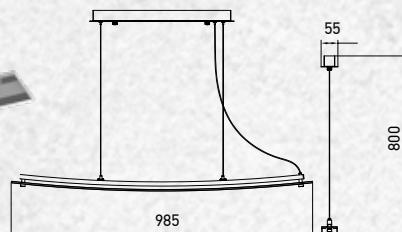

Designer Bend Glass-Surface Lamp

18w VT-7019 Built In LED

SKU: 3897 - 4000K Day white 3800157621151

Voltage/Frequency:	AC:220-240V,50Hz
Luminous Flux:	1350lm
LED Type:	SMD
CRI:	>80
PF:	>0.8
Beam Angle:	120°

No. of LED:	90 pcs
Material :	Stainless Steel+Metal+Glass
Unit GW :	1.50 Kg
Life Span:	20,000 Hours
Size :	985x55x65mm
Box Qty:	6Pcs