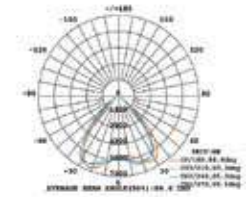

LUMINOUS INTENSITY DISTRIBUTION DIAGRAM

Sensor Compatible:	Yes
Voltage/Frequency:	AC:100-240V,50/60Hz
Luminous Flux:	13000lm
LED Type:	SMD

CRI:	>70
PF:	>0.9
Beam Angle:	120°
Body Type:	Die Cast Aluminium

IP Rating:	IP65
Dimension:	280x165mm
Box Qty:	4 Pcs

5 YEAR WARRANTY*