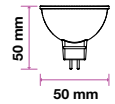

Reflector-Round

5W VT-1100RD

SKU: 7331 - 6400K White 3800157624848

EQ. Watts: 35w
Voltage/Frequency: AC:100-240V,50/60Hz
Luminous Flux: 350lm
LED Type: SMD

CRI: >80
PF: >0.4
Base: N/A
Beam Angle: 68°

Body Type: ABS+PC
Dimension: Ø90x 45mm
Box Qty: 100 Pcs