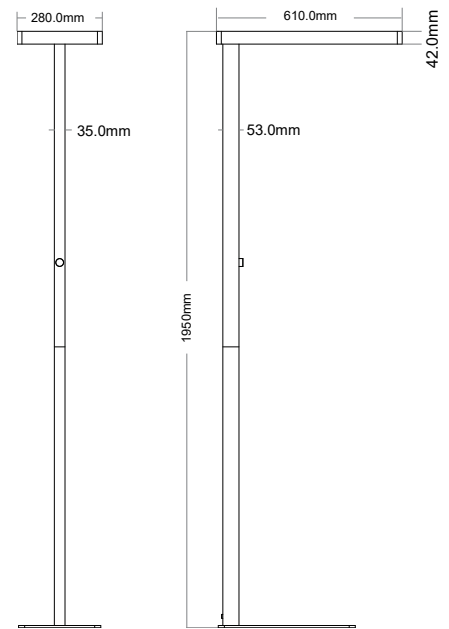

Floor Lamp-Knob Dimming-Round

80w

Silver VT-8500D-S

SKU: 8523 4000K Day White 3800157638128

White VT-8500D-W

SKU: 8524 4000K Day White 3800157638135

Voltage/Frequency: AC:100-240V,50/60Hz

Luminous Flux: UP:5200/Down:3600

CRI: >80

PF: >0.9

Beam Angle: 110°/90°

Color: Silver

Body Type: Aluminium Alloy+PC

Dimension: 280x35x1950mm

Box Qty: 1 Pc

KNOB
DIMMING

UP-DOWN
LIGHTS