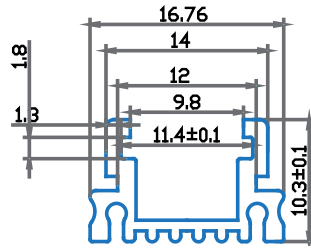

Aluminium Profile-Matt

Model No:	VT-7101-M
SKU:	9982
Dimension:	16.76x10.3x1000mm
Color of Fixture:	Matt
EAN:	3800230622136
Box Qty.	100 Pcs