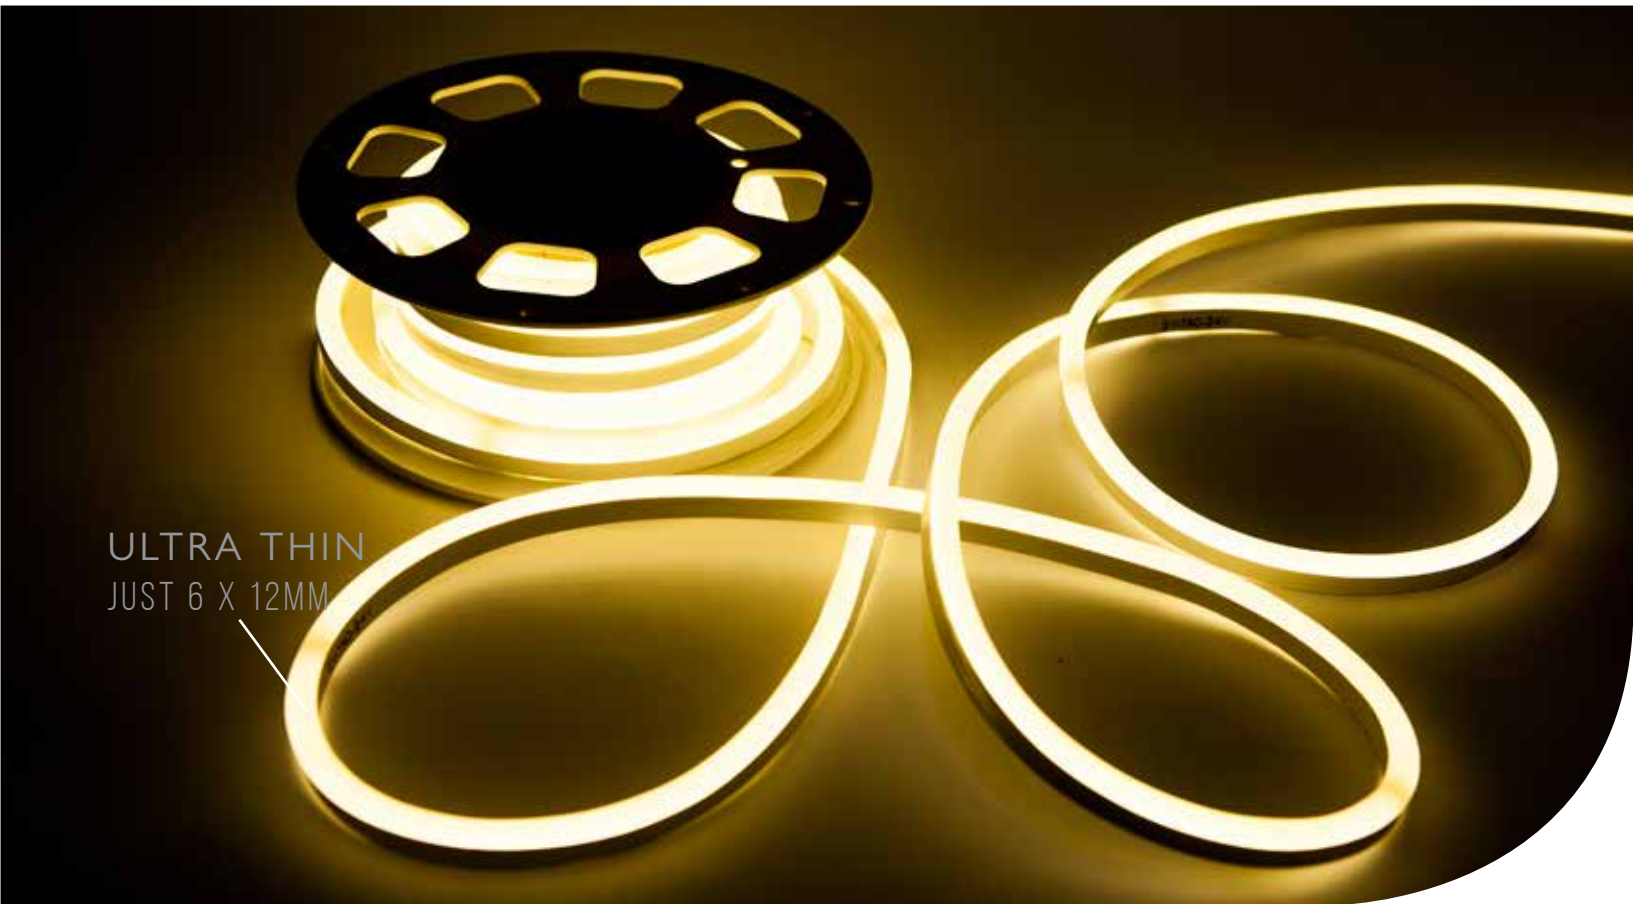

MODEL	WATTS	LUMENS	VOLTAGE	BOX QTY.
VT-10-240	15w	1600	DC:24V	80 Packets

SKU: 320 | 3000K WARM WHITE
SKU: 321 | 4000K DAY WHITE
SKU: 322 | 6400K WHITE

MODEL	WATTS	LUMENS	VOLTAGE	BOX QTY.
VT-5-120	12w	1200	DC:12V	80 Packets

SKU: 323 | 3000K WARM WHITE
SKU: 324 | 4000K DAY WHITE
SKU: 325 | 6400K WHITE

ULTRA THIN
JUST 6 X 12MM

WATERPROOF LED NEON FLEX

MODEL	WATTS	LUMENS	VOLTAGE	BOX QTY.
VT-55	10w	300	DC:12V	40 Packets

SKU: 326 | 3000K WARM WHITE
SKU: 327 | 4000K DAY WHITE
SKU: 328 | 6400K WHITE