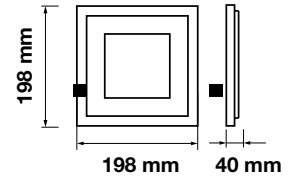

Emergency Pack: Available
Voltage/Frequency: AC:100-240V,50/60Hz
Luminous Flux: 1260lm
Beam Angle: 120°

LED Type: SMD
CRI: >80
PF: >0.9
Shape: Square

Body Type: Aluminium+Glass
Dimension: 198x198x40mm
Box Qty: 20 Pcs