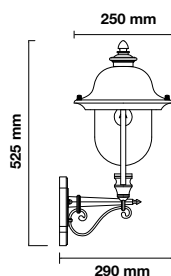

Wall Lamp

VT-853

SKU: 7532

3800157630085

Voltage:	AC:220-240V,50Hz
Max.Watts:	60W
IP Rating:	IP44
Holder:	E27
Color of Fixture:	Matt Black
Body Type:	Aluminium, Glass
Size:	290x250x525mm
Box Qty:	6 Pcs