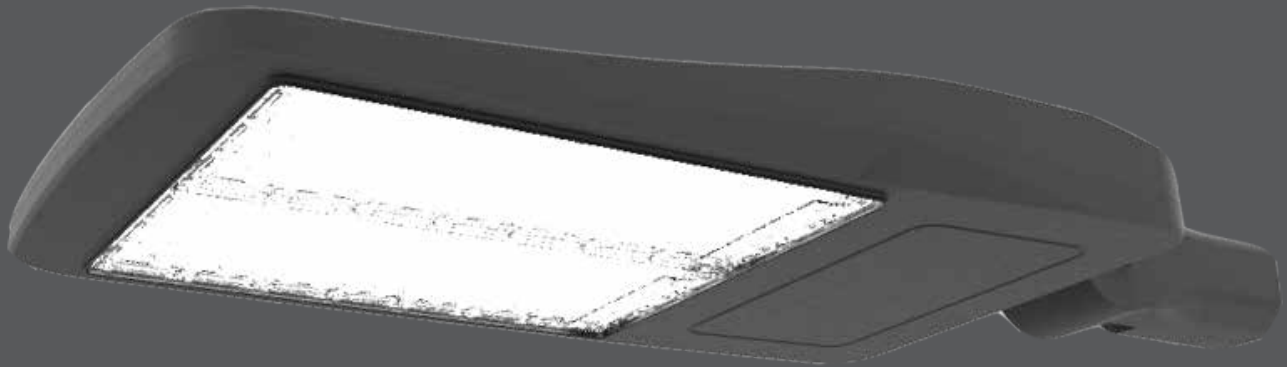

140+
+
LUMENS/WATT

5 YEAR
WARRANTY*

LED STREETLIGHT

Available in 100W to 200W, V-TAC's innovative range of streetlights introduces the new dimmable series with LEDs provided by Samsung and world-renowned Inventronics driver. These streetlights are recommendable to help streets easily adapt to the varied night lighting need of different areas or regions which can ultimately lead to even bigger savings in energy consumption.

- **CRI: >70**
- **PF: > 0.9**
- **Up to 28000 lumen output available**
- **AC:200-240V**
- **IP65 Rating and strong & durable diecast Aluminium body**
- **30,000-hr lifespan**
- **153x70° Beam Angle**