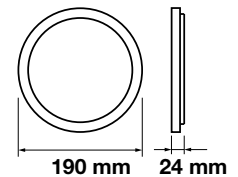

Emergency Pack:	Available	LED Type:	SMD	Body Type:	Aluminium
Voltage/Frequency:	AC:85-265V,50/60Hz	CRI:	>80	Dimension:	Ø190x24mm
Luminous Flux:	1440lm	PF:	>0.9	Box Qty:	20 Pcs
Beam Angle:	120°	Shape:	Round