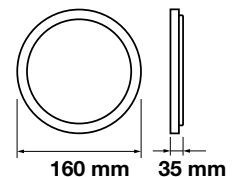

Body Type: **Aluminium**
Dimension: **Ø160x35mm**
Box Qty: **20 Pcs**