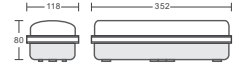

Lamp Type:	30 SMD LEDs
Lumens:	190lm
Input Voltage:	AC:220-240V,50/60Hz
Protection Rating:	IP65
Material :	PC

Exit Lamp Type:	Wall - Bulkhead
Viewing Distance:	22 Meters From One side
Emergency Operation Time:	>3 Hours
Battery:	Ni-Cd 4.8V,900mAh
Recharging Time:	12 hours

Test Button:	Green Light Indicator Test Button
Stickers:	4 Stickers
Legends:	4 Ways Legend Available
Mode Of Operation:	Maintained
Box Qty:	12 Pcs