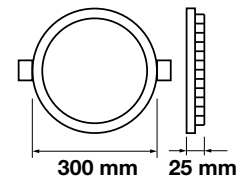

LED Type: SMD  
CRI: >80  
PF: >0.5  
Shape: Round

Cutting Size:  
Ø285mm

Body Type: Aluminium+Chrome  
Dimension: Ø300x25mm  
Box Qty: 10 Pcs