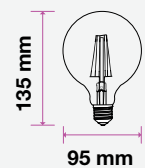

**5** YEAR  
**WARRANTY\***

G95

G125

ST64

MODEL	WATTS	EQ.WATTS	LUMENS	BASE	SHAPE	BOX QTY.
VT-296	6w	55w	725	E27	G95	20 pcs

SKU: 293 | 2200K WARM WHITE

MODEL	WATTS	EQ.WATTS	LUMENS	BASE	SHAPE	BOX QTY.
VT-297	6w	55w	725	E27	G125	20 pcs