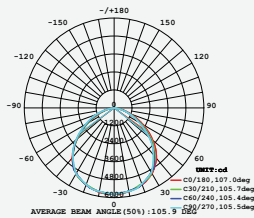

LUMINOUS INTENSITY DISTRIBUTION DIAGRAM