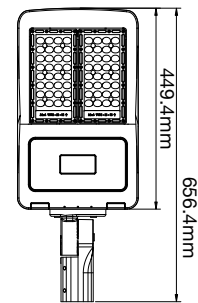

VT-122ST

SKU: 885 | 4000K DAY WHITE
SKU: 886 | 6400K WHITE

WATTS	LUMENS	BOX QTY.
120w	16800	1 pcs