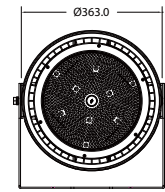

VT-501D

SKU: 493 | 5000K WHITE

WATTS	LUMENS	BEAM ANGLE	BOX QTY.
500w	67500	110°	1 pcs