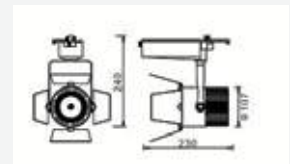

LED TRACKLIGHTS

LED Shutter Tracklights

These durable 4-line LED track lights are equipped with shutters for flexibility — easily adjust them to achieve desired beam angle. These COB LEDs are also renowned for its high-CRI rating, perfect for retail lighting. Available in white and black body.

- **COB LED Type**
- **30,000 hrs Lifespan**
- **24°-60° Adjustable**
- **AC:220-240V,50Hz**
- **High CRI of > 90**
- **Aluminum Body**

5 YEAR
WARRANTY*

MODEL	WATTS	LUMENS	PF	CRI	BOX QTY.	BEAM ANGLE
VT-433-B	33w	2640	>0.9	>90	8 pcs	24°-60° Adjustable

- SKU: 371 | 3000K WARM WHITE
- SKU: 372 | 4000K DAY WHITE
- SKU: 373 | 5000K WHITE

MODEL	WATTS	LUMENS	PF	CRI	BOX QTY.	BEAM ANGLE
VT-433-W	33w	2640	>0.9	>90	8 pcs	24°-60° Adjustable

- SKU: 368 | 3000K WARM WHITE
- SKU: 369 | 4000K DAY WHITE
- SKU: 370 | 5000K WHITE