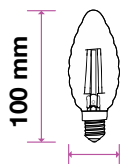

MODEL	WATTS	EQ.WATTS	LUMENS	BASE	SHAPE	BOX QTY.
VT-274	4w	35w	400	E14	Candle	100 pcs

SKU: 279 | 2700K WARM WHITE