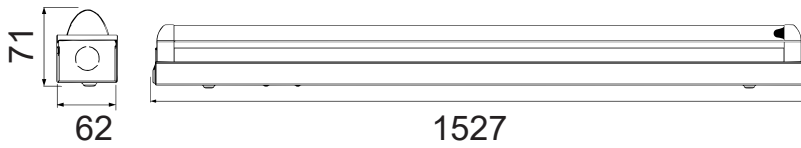

MODEL	WATTS	LUMENS	WEIGHT-KG	BOX QTY.
VT-8-53	50w	5000	2.06	10 pcs

SKU: 518 | 3IN1