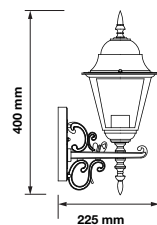

Wall Lamp
VT-760-B

SKU: 7519

3800157617789

Voltage:	AC:220-240V
Max.Watts:	60W
IP Rating:	IP44
Holder:	E27
Color of Fixture:	Matt Black
Body Type:	Aluminium+Glass
Size:	225x400x148mm
Box Qty:	12 Pcs