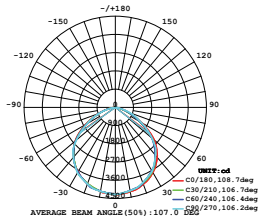

LUMINOUS INTENSITY DISTRIBUTION DIAGRAM