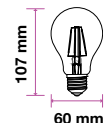

LED Type:	SMD
CRI:	>80
PF:	>0.4
Base:	E27

Beam Angle:	300°
Body Type:	Glass
Dimension:	60x107mm
Box Qty:	25 Pcs