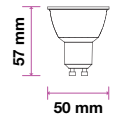

EQ. Watts: 50w
Voltage/Frequency: AC:220-240V,50Hz
Luminous Flux: 550lm
LED Type: SMD

CRI: >80
PF: >0.5
Base: GU10
Beam Angle: 38°

Body Type: Plastic
Dimension: 50x57mm
Box Qty: 200 Pcs

Spotlights-MR16-Lens-38°

7W VT-1967

SKU: 1663 - 3000K Warm White 3800157602044
SKU: 1664 - 4500K Day White 3800157602051
SKU: 1665 - 6000K White 3800157602068

EQ. Watts: 50w
Voltage/Frequency: AC/DC:12V,50Hz
Luminous Flux: 550lm
LED Type: SMD

CRI: >80
PF: >0.5
Base: MR16
Beam Angle: 38°

Body Type: Plastic
Dimension: 50x50mm
Box Qty: 200 Pcs