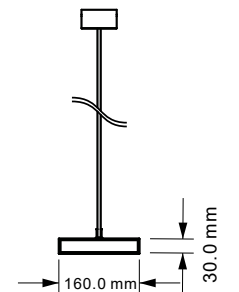

WATTS	LUMENS
UP 30w	UP-3300
DOWN 30w	DOWN-3300

SIZE
1190x160x30mm

BOX QTY.
4 pcs