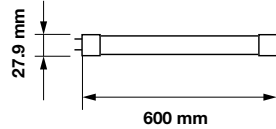

T8-Nano Plastic-Rotatable-High Lumen-60cm

9W VT-6085

SKU: 6299 - 3000K Warm White 3800157617345

5 YEAR WARRANTY

Dummy Starter Included

EQ. Watts:	25w
Voltage/Frequency:	AC:220-240V,50/60Hz
Luminous Flux:	1100lm
LED Type:	SMD
CRI:	>80

120 ± LUMENS/WATT SUPER EFFICIENT

ROTATABLE

PF:	>0.5
Beam Angle:	160°
Body Type:	Nano Plastic
Holder:	G13
Instant start :	0-100% in < 1s

On/Off:	>15,000
Life span:	30,000 Hours
Gross weight:	125g
Dimension:	27.9x600mm
Box Qty:	25 Pcs

T8-Nano Plastic-Rotatable-60cm

10w VT-6072-R

SKU: 6229 - 3000K Warm White 3800157605212
SKU: 6231 - 6400K White 3800157605236

3 YEAR WARRANTY

Dummy Starter Included

EQ. Watts:	18w
Voltage/Frequency:	AC:220-240V,50Hz
Luminous Flux:	850lm
LED Type:	SMD
CRI:	>80

ROTATABLE

PF:	>0.5
Beam Angle:	160°
Body Type:	Nano Plastic
Holder:	G13
Instant start :	0-100% in < 1s

On/Off:	>15,000
Life span:	20,000 Hours
Gross weight:	125g
Dimension:	27.9x600mm
Box Qty:	25 Pcs

T8-Nano Plastic-60cm

10w VT-6072-NR

SKU: 6392 - 3000K Warm White 3800157625296
SKU: 6393 - 4000K Day White 3800157625302
SKU: 6394 - 6400K White 3800157625319

3 YEAR WARRANTY

Dummy Starter Included

EQ. Watts:	18w
Voltage/Frequency:	AC:220-240V,50Hz
Luminous Flux:	850lm
LED Type:	SMD
CRI:	>80

PF:	>0.5
Beam Angle:	160°
Body Type:	Nano Plastic
Holder:	G13
Instant start :	0-100% in < 1s

On/Off:	>15,000
Life span:	20,000 Hours
Gross weight:	126.4g
Dimension:	27.9x600mm
Box Qty:	25 Pcs

T8-Nano Plastic-90cm

14w VT-9077

SKU: 6272 - 4000K Day White 3800157615419
SKU: 6262 - 6400K White 3800157612128

3 YEAR WARRANTY

Dummy Starter Included

EQ. Watts:	25w
Voltage/Frequency:	AC:220-240V,50Hz
Luminous Flux:	1200lm
LED Type:	SMD
CRI:	>80