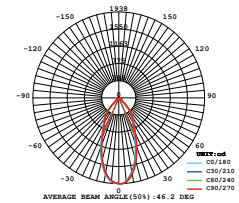

Tracklights-Black Body
20W VT-4521T

SKU: 1202 - 5000K Day White 3800157600187

Sensor Compatible:	Yes	Beam Angle:	46°
Voltage/Frequency:	AC:100-240V,50/60Hz	Color of Fixture:	Black
Luminous Flux:	1500lm	Body Type:	Die Cast Aluminium
LED Type:	COB	Life span:	20,000 Hours
CRI:	>80	Dimension:	Ø80x185mm
PF:	>0.9	Box Qty:	8 Pcs