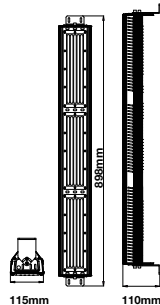

Linear Highbay-120°
150w VT-9159

SKU: 56011 - 4000K Day White
SKU: 56021 - 6000K White

3800157624923
3800157624930

Sensor Compatible:	Yes
Voltage/Frequency:	AC:220-240V,50Hz
Luminous Flux:	13500lm
LED Type:	SMD
CRI:	>70

PF:	>0.9
Beam Angle:	100°
Body Type:	Die Cast Aluminium
IP Rating:	IP54
Dimension:	790X103.5X73.5mm
Box Qty:	1 Pcs