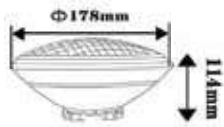

Pool Lights-PAR56
12W VT-1262

SKU: 7560 - 3000K Warm White 3800157633826
SKU: 7559 - 6500K White 3800157633819
SKU: 7561 - Blue 3800157633833

Commercial Type:	PAR56
Voltage/Frequency:	AC/DC:12V,50Hz
Luminous Flux:	1200lm
Beam Angle:	120°
CRI:	>80
IP Rating:	IP68
Body Type:	Glass
Dimension:	178x114mm
Cutting Size:	275x145mm
Box Qty:	12 Pcs