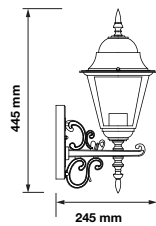

Wall Lamp
VT-761-W

SKU: 7522

3800157617819

Voltage:	AC:220-240V
Max.Watts:	60W
IP Rating:	IP44
Holder:	E27
Color of Fixture:	Matt White
Body Type:	Aluminium+Glass
Size:	245x445x185mm
Box Qty:	8 Pcs