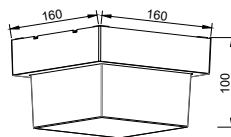

SKU: 8543 - 3000K Warm White 3800157638920
SKU: 8544 - 4000K Day White 3800157638937