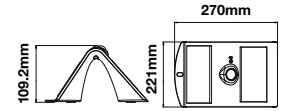

Solar
Lights

MOTION
PIR
SENSOR

UV
PROTECTION

IP65
RATING