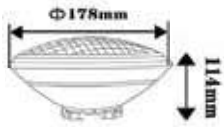

Commercial Type:	PAR56
Voltage/Frequency:	AC/DC:12V,50Hz
Luminous Flux:	800lm
Beam Angle:	120°
CRI:	>80
IP Rating:	IP68
Body Type:	Glass
Dimension:	178x114mm
Cutting Size:	275x145mm
Box Qty:	12 Pcs