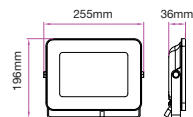

Slimline-White Body-White Wire

50w VT-4955W

SKU: 5827 - 6400K White 3800157615013

Sensor Compatible: **Yes**
Voltage/Frequency: **AC:220-240V,50/60Hz**
Luminous Flux: **4250lm**
Color of Fixture: **White**

CRI: **>70**
PF: **>0.9**
IP Rating: **IP65**
Beam Angle: **100°**

Body Type: **Die Cast Aluminium**
Dimension: **237x194x38mm**
Box Qty: **10 Pcs**

Slimline-White Body-White Wire

100w VT-49100W

SKU: 5844 - 4000K Day White 3800157615181

Sensor Compatible: **Yes**
Voltage/Frequency: **AC:220-240V,50/60Hz**
Luminous Flux: **8500lm**
Color of Fixture: **White**

CRI: **>70**
PF: **>0.9**
IP Rating: **IP65**
Beam Angle: **100°**

Body Type: **Die Cast Aluminium**
Dimension: **293x41x23mm**
Box Qty: **4 Pcs**

Slimline-White Body-White Wire

100w VT-49101W

SKU: 5970 - 3000K Warm White 3800157626231
SKU: 5971 - 4000K Day White 3800157626248
SKU: 5972 - 6400K White 3800157626255

Sensor Compatible: **Yes**
Voltage/Frequency: **AC:220-240V,50Hz**
Luminous Flux: **8500lm**
Color of Fixture: **White**

CRI: **>70**
PF: **>0.9**
IP Rating: **IP65**
Beam Angle: **100°**

Body Type: **Die Cast Aluminium**
Dimension: **291x240x30mm**
Box Qty: **4 Pcs**

Slimline-Black/Grey Body

150w VT-49150GB

SKU: 5858 - 3000K Warm White 3800157615327

Sensor Compatible: **Yes**
Voltage/Frequency: **AC:220-240V,50/60Hz**
Luminous Flux: **12750lm**
Color of Fixture: **Black+Grey**

CRI: **>70**
PF: **>0.9**
IP Rating: **IP65**
Beam Angle: **100°**

Body Type: **Die Cast Aluminium**
Dimension: **411x313x51mm**
Box Qty: **2 Pcs**

I Series-White Body

50w VT-4651W

SKU: 5906 - 6000K White 3800157619394

Sensor Compatible: **Yes**
Voltage/Frequency: **AC:200-240V,50Hz**
Luminous Flux: **4250lm**
Color of Fixture: **White**

CRI: **>70**
PF: **>0.9**
IP Rating: **IP65**
Beam Angle: **110°**

Body Type: **Aluminium**
Dimension: **255x196x36mm**
Box Qty: **10 Pcs**