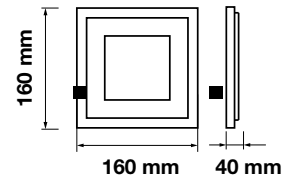

Cutting Size:  
120x120mm

Emergency Pack: Available  
 Voltage/Frequency: AC:100-240V,50/60Hz  
 Luminous Flux: 840lm  
 Beam Angle: 120°

LED Type: SMD  
 CRI: >80  
 PF: >0.9  
 Shape: Square

Body Type: Aluminium+Glass  
 Dimension: 160x160x40mm  
 Box Qty: 20 Pcs