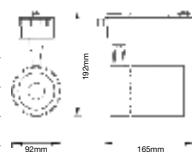

Tracklights-White Body 35W VT-4536W

SKU: 1255 - 3000K Warm White
SKU: 1256 - 4500K Day White
SKU: 1257 - 6000K White

3800157607551
3800157607568
3800157607575

Sensor Compatible:	Yes	Beam Angle:	24°
Voltage/Frequency:	AC:220-264V,50/60Hz	Color of Fixture:	White
Luminous Flux:	3500lm	Body Type:	Aluminium
LED Type:	COB	Life span:	20,000 Hours
CRI:	>80	Dimension:	92x165x192mm
PF:	>0.9	Box Qty:	20 Pcs