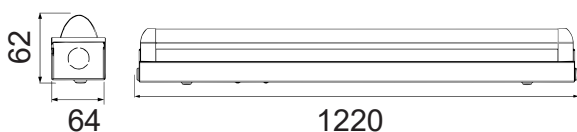

FIXTURES WITH LED

LED Batten Fitting

V-TAC's all new range of LED Batten Fittings designed with LED chip by Samsung deliver high performance light output of 120 lumens/watt. These fittings are built strong using the materials Iron + Polycarbonate and are also TP(a) rated to meet the fire safety standards. Optional microwave sensor specially designed for LED Batten Fittings is also available.

- **TP(A) Rated**
- **30,000 Life Hours**
- **CRI - >80**
- **PF - 0.9**
- **On/Off Cycle - >15000 time**
- **Input Voltage - AC:220-240V**
- **Programmable DIP Switch Driver(Applicable for 60W and 80W only)**

5 YEAR
WARRANTY*

TP(a)
Polycarbonate

Compatible Emergency Pack

Sensor Compatible

MODEL	WATTS	LUMENS	WEIGHT-KG	BOX QTY.
VT-8-42	40w	4800	1.40	10 pcs

SKU: 755 | 4000K DAY WHITE