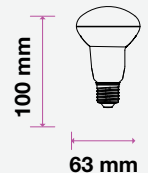

MODEL	WATTS	EQ.WATTS	LUMENS	BASE	SHAPE	BOX QTY.
VT-263	8w	60w	570	E27	R63	200 pcs
SKU: 141 | 3000K WARM WHITE SKU: 142 | 4000K DAY WHITE SKU: 143 | 6400K WHITE