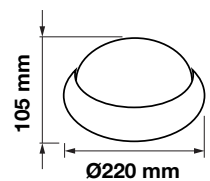

Sensor Compatible:	Yes
Voltage/Frequency:	AC:200-240V,50/60Hz
Luminous Flux:	840lm
IP Rating:	IP54
CRI:	>70
PF:	>0.5

Beam Angle:	120°
Color of Fixture:	Black
Body Type:	Plastic CLAD Alu-
Shape:	minium
Dimension:	Round
Box Qty:	Ø220x105mm