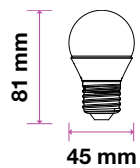

MODEL	WATTS	EQ.WATTS	LUMENS	BASE	SHAPE	BOX QTY.
VT-245	4.5w	40w	470	E27	G45	200 pcs

- SKU: 261 | 3000K WARM WHITE
- SKU: 262 | 4000K DAY WHITE
- SKU: 263 | 6400K WHITE