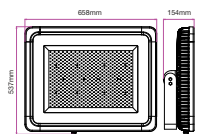

Sensor Compatible:	Yes
Voltage/Frequency:	AC:100-240V,50/60Hz
Luminous Flux:	60000lm
Color of Fixture:	Black

CRI:	>70
PF:	>0.9
IP Rating:	IP65
Beam Angle:	120°

Body Type:	Die Cast Aluminium
Dimension:	658x154x537mm
Box Qty:	1 Pc