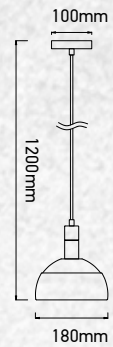

Pendant-Aluminium Shade-White

Model:	VT-7100-WH
SKU:	3920
EAN:	3800157626156
Size:	180x100x1200mm
Box Qty:	12Pcs
Material:	Plastic+Aluminium

Pendant-Aluminium Shade-Black

Model:	VT-7100-B
SKU:	3921
EAN:	3800157626163
Size:	180x100x1200mm
Box Qty:	12Pcs
Material:	Plastic+Aluminium