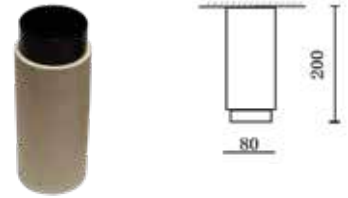

Fitting-Surface Metal-1XGU10

Model No	VT-865-GBM
SKU:	3136
Base:	GU10
Material:	Gypsum with metal
Shape:	Round
Color of Fixture:	White+Gun Black
Dimension:	ø200x80mm
Cutting Size:	N/A
EAN:	3800157635356
Box Qty:	9 pcs