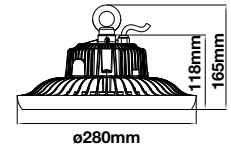

UFO-High Lumen-Meanwell Driver
100w VT-9107

SKU: 5588 - 6400K White 3800157622301

Sensor Compatible:	Yes
Voltage/Frequency:	AC:100-240V,50/60Hz
Luminous Flux:	13000lm
LED Type:	SMD

CRI:	>70
PF:	>0.9
Beam Angle:	90°
Body Type:	Die Cast Aluminium

IP Rating:	IP65
Dimension:	280x165mm
Box Qty:	4 Pcs

5 YEAR WARRANTY*

UFO-High Lumen-Meanwell Driver
100w VT-9117

SKU: 5586 - 6400K White 3800157622271
3800157622288

Sensor Compatible:	Yes
Voltage/Frequency:	AC:100-240V,50/60Hz
Luminous Flux:	13000lm
LED Type:	SMD

CRI:	>70
PF:	>0.9
Beam Angle:	120°
Body Type:	Die Cast Aluminium

IP Rating:	IP65
Dimension:	280x165mm
Box Qty:	4 Pcs

5 YEAR WARRANTY*

UFO-High Lumen-Meanwell Driver
500w VT-9500

SKU: 5607 - 4000K Day White 3800157625050
SKU: 5608 - 6400K White 3800157625067

Sensor Compatible:	Yes
Voltage/Frequency:	AC:90-295V,50Hz
Luminous Flux:	65000lm
LED Type:	SMD

CRI:	>80
PF:	>0.9
Beam Angle:	120°
Body Type:	Die Cast Aluminium

IP Rating:	IP65
Dimension:	Ø360
Box Qty:	1 Pcs

5 YEAR WARRANTY*