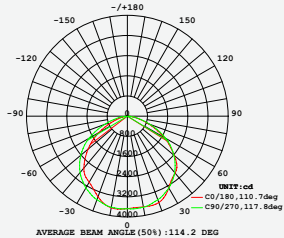

LUMINOUS INTENSITY DISTRIBUTION DIAGRAM