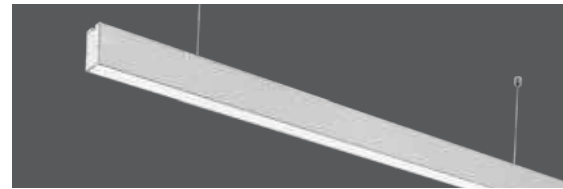

Linear Hanging Lights (Non-Dimmable)

Continuous suspended downward lighting with a narrow 35mm body for a leaner scope; competitively priced for professional task lighting in commercial areas; available in Black, Silver, & White