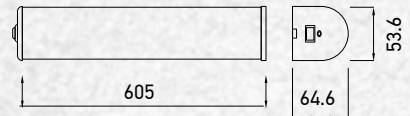

8w   **VT-7009**   **Built In LED**
SKU: 3983 - 3000K Warm White   3800157637954
SKU: 3901 - 4000K Day white   3800157621861

Voltage/Frequency:	AC:220-240V,50Hz
Luminous Flux:	600lm
LED Type:	SMD
CRI:	>80
PF:	>0.8
Beam Angle:	120°

No. of LED:	40 pcs
Material :	Stainless Steel+Aluminium+PMMA
Unit GW :	0.8 Kg
Life Span:	20,000 Hours
Size :	455x45x190mm
Box Qty:	11Pcs

Mirror Surface Light - Chrome Cap