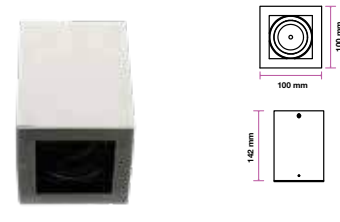

Fitting-Square-GU10

Model No	VT-797-SN
SKU:	3632
Base:	GU10
Material:	Die Cast Aluminium
Shape:	Square
Color of Fixture:	Satin Nickel
Dimension:	100x100x142mm
Cutting Size:	N/A
EAN:	3800157612098
Box Qty:	50 Pcs