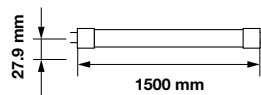

MODEL	WATTS	EQ.WATTS	LUMENS	WEIGHT-KG	BOX QTY.
VT-152	22w	75w	3000	0.2572	25 pcs

SKU: 674 | 4000K DAY WHITE
SKU: 675 | 6400K WHITE