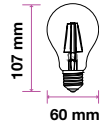

Clear Glass-Filament-A60-B22

5W VT-2035

SKU: 7170 - 2700K Warm White 3800157615464

EQ. Watts:	50w
Voltage/Frequency:	AC:220-240V,50Hz
Luminous Flux:	600lm
Commercial Type:	A60

LED Type:	Filament
CRI:	>80
PF:	>0.5
Base:	B22

Beam Angle:	300°
Body Type:	Glass
Dimension:	60x107mm
Box Qty:	50 Pcs