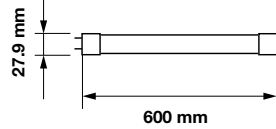

T8-Nano Plastic-60cm

10w VT-6072-NR

SKU: 6392 - 3000K Warm White 3800157625296
SKU: 6393 - 4000K Day White 3800157625302
SKU: 6394 - 6400K White 3800157625319

3 YEAR WARRANTY

Dummy Starter Included

EQ. Watts:	18w
Voltage/Frequency:	AC:220-240V,50Hz
Luminous Flux:	850lm
LED Type:	SMD
CRI:	>80