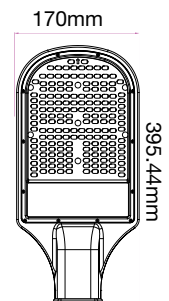

VT-51ST

SKU: 539 | 4000K DAY WHITE
SKU: 540 | 6400K WHITE

WATTS	LUMENS	BOX QTY.
50w	5000	4 pcs