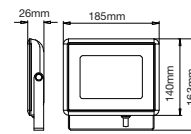

E Series-White Body

10W VT-4011W

SKU: 5943 - 3000K Warm White 3800157625364
SKU: 5944 - 4000K Day White 3800157625371
SKU: 5945 - 6500K White 3800157625388

Sensor Compatible: **Yes**
Voltage/Frequency: **AC:220-240V,50Hz**
Luminous Flux: **850lm**
Color of Fixture: **White**

CRI: **>70**
PF: **>0.9**
IP Rating: **IP65**
Beam Angle: **110°**

Body Type: **Aluminium**
Dimension: **110x112x22mm**
Box Qty: **40 Pcs**

E Series-White Body

20W VT-4021W

SKU: 5949 - 3000K Warm White 3800157625425
SKU: 5950 - 4000K Day White 3800157625432
SKU: 5951 - 6500K White 3800157625449

Sensor Compatible: **Yes**
Voltage/Frequency: **AC:220-240V,50/60Hz**
Luminous Flux: **1700lm**
Color of Fixture: **White**

CRI: **>70**
PF: **>0.9**
IP Rating: **IP65**
Beam Angle: **110°**

Body Type: **Aluminium**
Dimension: **150x143x26mm**
Box Qty: **20 Pcs**

E Series-White Body

30W VT-4031W

SKU: 5955 - 3000K Warm White 3800157625487
SKU: 5956 - 4000K Day White 3800157625494
SKU: 5957 - 6500K White 3800157625500

Sensor Compatible: **Yes**
Voltage/Frequency: **AC:220-240V,50Hz**
Luminous Flux: **2550lm**
Color of Fixture: **White**

CRI: **>70**
PF: **>0.9**
IP Rating: **IP65**
Beam Angle: **110°**

Body Type: **Aluminium**
Dimension: **185x163x26mm**
Box Qty: **20 Pcs**

E Series-White Body

50W VT-4051W

SKU: 5961 - 3000K Warm White 3800157625548
SKU: 5962 - 4000K Day White 3800157625555
SKU: 5963 - 6500K White 3800157625562

Sensor Compatible: **Yes**
Voltage/Frequency: **AC:220-240V,50/60Hz**
Luminous Flux: **4250lm**
Color of Fixture: **White**

CRI: **>70**
PF: **>0.9**
IP Rating: **IP65**
Beam Angle: **110°**

Body Type: **Aluminium**
Dimension: **245x192x28mm**
Box Qty: **10 Pcs**

E Series-White Body

100W VT-40101W

SKU: 5967 - 3000K Warm White 3800157625609
SKU: 5968 - 4000K Day White 3800157625616
SKU: 5969 - 6500K White 3800157625623