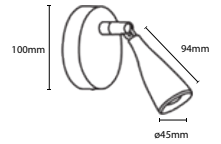

Single Head

4.5W VT-805-W

SKU: 8262 - 3000K Warm White
SKU: 8264 - 4000K Day White

3800157627122
3800157627146

Sensor Compatible:	Yes
Voltage/Frequency:	AC:220-240V,50/60Hz
Luminous Flux:	360lm
IP Rating:	IP20
CRI:	>80

PF:	>0.5
Beam Angle:	100°
Body Type:	Plastic+Metal
Dimension:	100x94x45mm
Box Qty:	12 Pcs