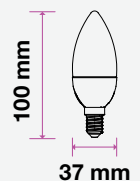

MODEL	WATTS	EQ.WATTS	LUMENS	BASE	SHAPE	BOX QTY.
VT-268	7w		600	E14	Candle	200 pcs
SKU: 111 | 3000K WARM WHITE SKU: 112 | 4000K DAY WHITE SKU: 113 | 6400K WHITE