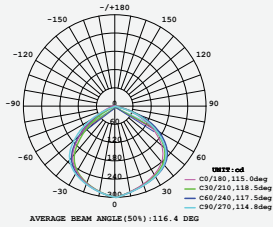

LUMINOUS INTENSITY DISTRIBUTION DIAGRAM