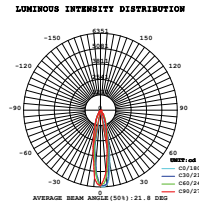

Tracklights-Black Body
33W VT-4535

SKU: 1233 - 3000K Warm White 3800157603720
SKU: 1234 - 4000K Day White 3800157603737
SKU: 1235 - 5000K White 3800157603744

Sensor Compatible:	Yes	Beam Angle:	25°
Voltage/Frequency:	AC:100-240V,50/60Hz	Color of Fixture:	Black
Luminous Flux:	1800lm	Body Type:	Die Cast Aluminium
LED Type:	COB	Life span:	20,000 Hours
CRI:	>95	Dimension:	112x165x205mm
PF:	>0.9	Box Qty:	8 Pcs