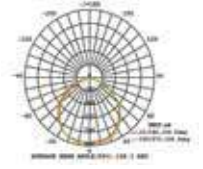

Body Type: **Aluminium**
Dimension: **150x143x26mm**
Box Qty: **20 Pcs**