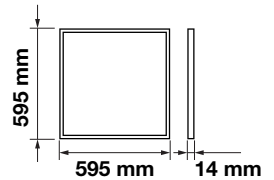

Emergency Pack:	Available
Voltage/Frequency:	AC:220-240V,50/60Hz
Luminous Flux:	3600lm
Beam Angle:	120°

LED Type:	SMD
CRI:	>80
PF:	>0.9
Shape:	Square

Body Type:	Aluminium+PMMA+PP
Dimension:	595x595x14mm
Box Qty:	6 Pcs