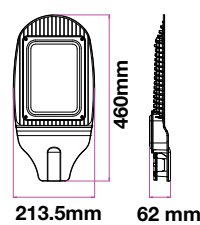

Streetlight-Photo Cell Sensor

50w VT-15052ST

SKU: 5493 - 4000K Day White 3800157623520
SKU: 5494 - 6400K White 3800157623537

PHOTOCELL SENSOR
Auto Turns On At Night
Auto Turns Off At Day Time

Sensor Compatible:	Yes
Voltage/Frequency:	AC:190-240V,50/60Hz
Luminous Flux:	4000lm
LED Type:	SMD
IP Rating:	IP65
Dimension:	213.5x460x62mm

CRI:	>70
PF:	>0.9
Beam Angle:	100°
Body Type:	Die Cast Aluminium
Box Qty:	1 Pcs