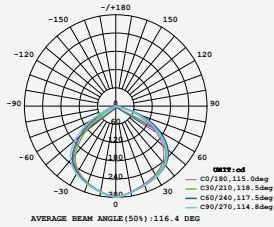

LUMINOUS INTENSITY DISTRIBUTION DIAGRAM