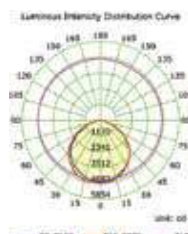

Streetlight-High Lumen

50w VT-15151ST

SKU: 5475 - 4500K Day White 3800157608770
SKU: 5476 - 6000K White 3800157608787