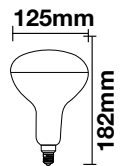

SpecialBulbs

Filament-R125-E27

8W VT-2198D

SKU: 7468 - 6500K White 3800157639187
SKU: 7466 - 2700K Warm White 3800157639163
SKU: 7467 - 4000K Day White 3800157639170

EQ. Watts:	50w
Voltage/Frequency:	AC:220-240V,50Hz
Luminous Flux:	600lm
Commercial Type:	R125

LED Type:	Filament
CRI:	>80
PF:	>0.5
Base:	E27

Beam Angle:	110°
Body Type:	Glass
Dimension:	125x182mm
Box Qty:	24 Pcs

Amber Cover -Filament-A60-E27

3W VT-2063

SKU: 7219 - 2200K Warm White 3800157617277

EQ. Watts:	20w
Voltage/Frequency:	AC:220-240V,50Hz
Luminous Flux:	150lm
Commercial Type:	A60

LED Type:	Filament
CRI:	>80
PF:	>0.4
Base:	E27

Beam Angle:	300°
Body Type:	Glass
Dimension:	60x105mm
Box Qty:	100 Pcs