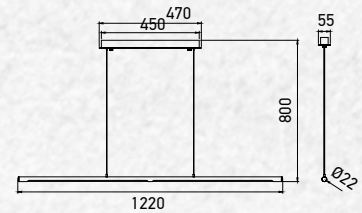

Designer Sleek Pendant-Chrome

18w VT-7018

Built In LED

SKU: 3890 - 4000K Day White

3800157621083

Voltage/Frequency:	AC:220-240V,50Hz
Luminous Flux:	1350lm
LED Type:	SMD
CRI:	>80
PF:	>0.8
Beam Angle:	120°

No. of LED: 90 pcs

Material :	Stainless Steel+Metal+PMMA
Unit GW :	1.38 Kg
Life Span:	20,000 Hours
Size :	940x55x800mm
Box Qty:	12Pcs