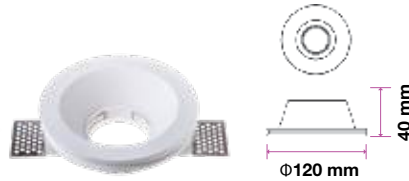

Fitting-Round-GU10

Model No	VT-776RD
SKU:	3640
Base:	GU10
Material:	Gypsum
Shape:	Round
Color of Fixture:	White
Dimension:	Ø120x40mm
Cutting Size:	Ø123mm
EAN:	3800157616348
Box Qty:	24 Pcs