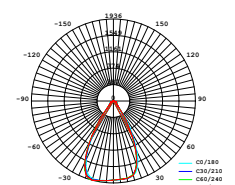

Tracklights-Smart Color Changing
15w VT-7715-W

SKU: 1456 - 3 IN 1 3800157637909

Sensor Compatible:	
Voltage/Frequency:	AC:220-240V,50/60Hz
Luminous Flux:	650
LED Type:	COB
CRI:	>80
PF:	>0.5

CCT AND DIMMING
VIA SMART PHONE APP

Beam Angle:	18°-48°
Color of Fixture:	White
Body Type:	Aluminium
Life span:	30,000 Hours
Dimension:	250x141x60mm
Box Qty:	20 Pcs

CCT Adjustable
2800K/4000K/6000K

5 YEAR
WARRANTY

Tracklights-Smart Color Changing
15w VT-7715-B

SKU: 1457 - 3 IN 1 3800157637916

Sensor Compatible:	
Voltage/Frequency:	AC:220-240V,50/60Hz
Luminous Flux:	500
LED Type:	COB
CRI:	>80
PF:	>0.5

CCT AND DIMMING
VIA SMART PHONE APP

Beam Angle:	18°-48°
Color of Fixture:	Black
Body Type:	Aluminium
Life span:	30,000 Hours
Dimension:	250x141x60mm
Box Qty:	20 Pcs

CCT Adjustable
2800K/4000K/6000K

5 YEAR
WARRANTY

Tracklights-Smart Color Changing
35w VT-7735-W

SKU: 1458 - 3 IN 1 3800157637923

Sensor Compatible:	
Voltage/Frequency:	AC:220-240V,50/60Hz
Luminous Flux:	2350
LED Type:	COB
CRI:	>80
PF:	>0.9

CCT AND DIMMING
VIA SMART PHONE APP

Beam Angle:	16°-53°
Color of Fixture:	White
Body Type:	Aluminium
Life span:	30,000 Hours
Dimension:	250x183x93mm
Box Qty:	20 Pcs

CCT Adjustable
2800K/4000K/6000K

5 YEAR
WARRANTY

Tracklights-Smart Color Changing
35w VT-7735-B

SKU: 1459 - 3 IN 1 3800157637930

Sensor Compatible:	
Voltage/Frequency:	AC:220-240V,50/60Hz
Luminous Flux:	1950
LED Type:	COB
CRI:	>80
PF:	>0.9

CCT AND DIMMING
VIA SMART PHONE APP

Beam Angle:	16°-53°
Color of Fixture:	Black
Body Type:	Aluminium
Life span:	30,000 Hours
Dimension:	250x183x93mm
Box Qty:	20 Pcs

CCT Adjustable
2800K/4000K/6000K

5 YEAR
WARRANTY