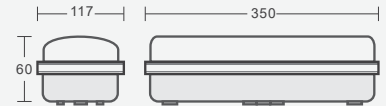

Exit Light - Bulkhead

VT-523-S-24 SKU: 847 - 6000K WHITE

24Hrs
CHARGING TIME

Watts: 3w
Lamp Type: 16 SMD LEDs
Lumens: 140lm
Input Voltage: AC:220-240V,50/60Hz
IP Rating: IP65
Material : PC
Exit Lamp Type: Wall - Bulkhead
Viewing Distance: 22 Meters From One side

Emergency Operation Time: >3 Hours
Battery: Ni-Cd 3.6v, 1500mAh
Recharging Time: 12 Hours
Test Button: Green Light Indicator Test Button
Stickers: 4 Stickers
Legends: 4 Way Legend Available
Mode Of Operation: Maintained
Box Qty: 12pcs