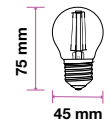

LED Candle Filament Bulbs

4W VT-2104

SKU: 7282 - 2700K Warm White 3800157623728

EQ. Watts:	40w
Voltage/Frequency:	AC:220-240V,50Hz
Luminous Flux:	400lm
Commercial Type:	Candle

LED Type:	SMD
CRI:	>80
PF:	>0.4
Base:	E14

Beam Angle:	300°
Body Type:	Glass
Dimension:	35x100mm
Box Qty:	50 Pcs