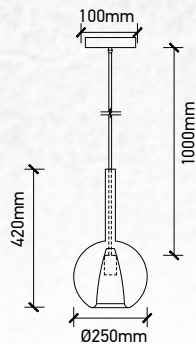

Double Glass-Amber-White

Model:	VT-7304-AW
SKU:	3875
EAN:	3800157620932
Size:	Ø250x420x1000mm
Box Qty:	8Pcs
Material:	Glass+Metal