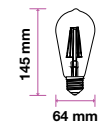

Clear Glass-Filament-ST64-E27

4W VT-2105D

SKU: 7414 - 2700K Warm White 3800157630320

EQ. Watts:	45w
Voltage/Frequency:	AC:220-240V,50Hz
Luminous Flux:	490lm
Commercial Type:	ST64

LED Type:	Filament
CRI:	>80
PF:	>0.4
Base:	E27

Beam Angle:	300°
Body Type:	Glass
Dimension:	64x145mm
Box Qty:	100 Pcs

Clear Glass-Filament-A60-E27

4W VT-1885

SKU: 4259 - 2700K Warm White 3800230627179

EQ. Watts:	40w
Voltage/Frequency:	AC:220-240V,50Hz
Luminous Flux:	400lm
Commercial Type:	A60

LED Type:	Filament
CRI:	>80
PF:	>0.4
Base:	E27

Beam Angle:	300°
Body Type:	Glass
Dimension:	60x107mm
Box Qty:	50 Pcs