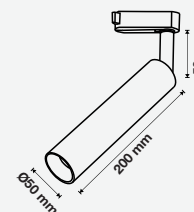

MODEL	WATTS	LUMENS	PF	CRI	BOX QTY.	BEAM ANGLE
VT-420-B	20w	1400	>0.9	>90	40 pcs	24°

SKU: 365 | 3000K WARM WHITE
SKU: 366 | 4000K DAY WHITE
SKU: 367 | 5000K WHITE