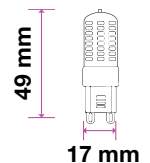

MODEL	WATTS	EQ.WATTS	LUMENS	BASE	BOX QTY.
VT-204	3w	25w	300	G9	200 pcs

- SKU: 246 | 3000K WARM WHITE
- SKU: 247 | 4000K DAY WHITE
- SKU: 248 | 6400K WHITE