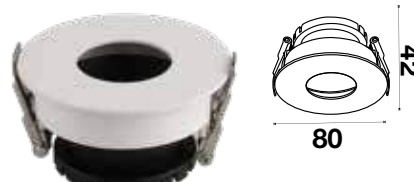

Fitting Round-GU10

Model No	VT-873-WB
SKU:	3157
Base:	GU10
Material:	Aluminium+PC
Shape:	Round
Color of Fixture:	White+Black
Dimension:	80x42mm
Cutting Size:	75mm
EAN:	3800157639002
Box Qty:	50 Pcs