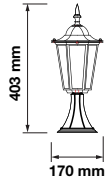

Stand Lamp
VT-753-B

SKU: 7074   3800157616270

Voltage:	AC:220-240V,50Hz
Max.Watts:	40W
IP Rating:	IP44
Holder:	E27
Color of Fixture:	Matt Black
Body Type:	Aluminium+Glass
Size:	170x403mm
Box Qty:	10 Pcs