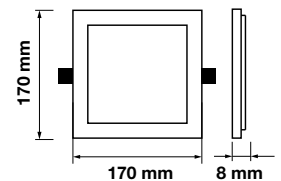

Trimless Panel-Square

22W VT-2222SQ

SKU: 4949 - 3000K Warm White 3800157606653
SKU: 4977 - 4000K Day White 3800157606660
SKU: 4978 - 6400K White 3800157606677

Emergency Pack: **Available**
Voltage/Frequency: **AC:85-265V,50/60Hz**
Luminous Flux: **2200lm**
Beam Angle: **120°**

LED Type: **SMD**
CRI: **>80**
PF: **>0.9**
Shape: **Square**

Cutting Size:
155x155mm