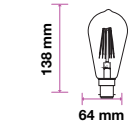

Amber Cover -Filament-ST64-B22

4W VT-2145D

SKU: 7420 - 2200K Warm White 3800157633086

EQ. Watts:	25w
Voltage/Frequency:	AC:220-240V,50Hz
Luminous Flux:	350lm
Commercial Type:	ST64

LED Type:	Filament
CRI:	>80
PF:	>0.5
Base:	B22

Beam Angle:	300°
Body Type:	Glass
Dimension:	64x138mm
Box Qty:	100 Pcs