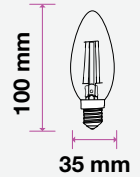

MODEL	WATTS	EQ.WATTS	LUMENS	BASE	SHAPE	BOX QTY.
VT-254D	4w	30w	350	E14	Candle	100 pcs

SKU: 278 | 2700K WARM WHITE