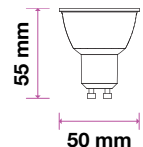

MODEL	WATTS	EQ.WATTS	LUMENS	BASE	BOX QTY.
VT-227	6.5w	60w	480	GU10	200 pcs

- SKU: 189 | 3000K WARM WHITE
- SKU: 190 | 4000K DAY WHITE
- SKU: 191 | 6400K WHITE