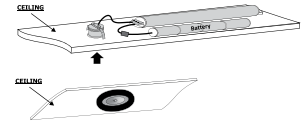

Emergency-Downlight

3w VT-503

SKU: 8274 - 5500K White 3800157627269

Material:	Poly Carbonate & Aluminium
Mounded:	Ceiling Recessed
Life Time Of Battery:	2 Years
Light Output (Emergency):	140lm
Lamp Protection:	Over Charge And Discharge Protection
Led Indicator:	Green Light Indicator Test Button
Charging Current:	90mA

Convert Voltage:	AC:155V
Discharging Current:	300mA
Discharge Duration:	3 Hours
Spec Of Battery:	3.6V 1800mAh Ni-cd Battery
Packing:	38.5x22x25mm
IP Rating:	IP20
Mode Of Operation:	Non Maintained
Box Qty:	20 Pcs