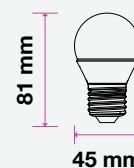

LED PLASTIC BULBS

G45 | P45

5 YEAR WARRANTY*

MODEL	WATTS	EQ.WATTS	LUMENS	BASE	SHAPE	BOX QTY.
VT-246	5.5w	40w	470	E27	G45	200 pcs

SKU: 174 | 3000K WARM WHITE
SKU: 175 | 4000K DAY WHITE
SKU: 176 | 6400K WHITE

MODEL	WATTS	EQ.WATTS	LUMENS	BASE	SHAPE	BOX QTY.
VT-283	5.5w	40w	470	E27	G45	200 pcs

SKU: 857 | 3000K WARM WHITE

MODEL	WATTS	EQ.WATTS	LUMENS	BASE	SHAPE	BOX QTY.
VT-290	7w	45w	600	E27	G45	200 pcs

SKU: 866 | 3000K WARM WHITE
SKU: 867 | 4000K DAY WHITE
SKU: 868 | 6400K WHITE

MODEL	WATTS	EQ.WATTS	LUMENS	BASE	SHAPE	BOX QTY.
VT-236	5.5w	40w	470	E14	P45	200 pcs

SKU: 168 | 3000K WARM WHITE
SKU: 169 | 4000K DAY WHITE
SKU: 170 | 6400K WHITE

MODEL	WATTS	EQ.WATTS	LUMENS	BASE	SHAPE	BOX QTY.
VT-282	5.5w	40w	470	E14	P45	200 pcs

SKU: 856 | 3000K WARM WHITE

MODEL	WATTS	EQ.WATTS	LUMENS	BASE	SHAPE	BOX QTY.
VT-270	7w	45w	600	E14	P45	200 pcs

SKU: 863 | 3000K WARM WHITE
SKU: 864 | 4000K DAY WHITE
SKU: 865 | 6400K WHITE

LED BULBS