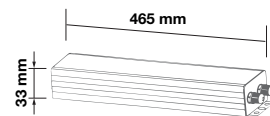

Emergency Pack-6W to 24W

VT-525

SKU: 8275 3800157627474

3Hr LED emergency lighting kit, designed to suit a wide range of LED types and circuits. The models have sealed Ni-Cd batteries able to guarantee high efficiency with high temperatures.

Voltage:	DC:20-80V
Led output power:	AC:220-240V,50/60Hz
Charging time:	24 Hours
Working time:	3 hours
Battery:	Ni-Cd7.2V/2000mAh

Color of Fixture:	Silver
Body Type:	Aluminium
Size:	455x52x33mm
Emergency switch on time:	< 1s
Box Qty:	20 Pcs