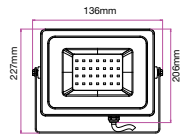

Sensor Compatible:	Yes
Voltage/Frequency:	AC:100-240V
Luminous Flux:	2400lm
Color of Fixture:	Grey

CRI:	>80
PF:	>0.9
IP Rating:	IP65
Beam Angle:	100°

Body Type:	Die Cast Aluminium
Dimension:	136x227x206mm
Box Qty:	6 Pcs