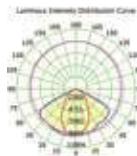

Linear Highbay-120°
150w VT-9159

SKU: 56011 - 4000K Day White
SKU: 56021 - 6000K White

3800157624923
3800157624930

Sensor Compatible:	Yes
Voltage/Frequency:	AC:220-240V,50Hz
Luminous Flux:	13500lm
LED Type:	SMD
CRI:	>70

PF:	>0.9
Beam Angle:	100°
Body Type:	Die Cast Aluminium
IP Rating:	IP54
Dimension:	790X103.5X73.5mm
Box Qty:	1 Pcs