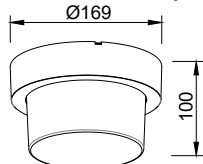

SKU: 8541 - 3000K Warm White 3800157638906
SKU: 8542 - 4000K Day White 3800157638913

VT-828-SQ