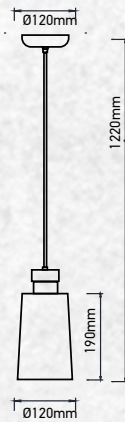

Pendant Light-White Lamp Shade

7W VT-7333-WH Built In LED

SKU: 3935 - 3000K Warm White 3800157628969
SKU: 3929 - 4000K Day White 3800157626576

Voltage/Frequency:	AC:220-240V,50Hz
Luminous Flux:	400lm
LED Type:	SMD
CRI:	>80
PF:	>0.5
Beam Angle:	120°
No. of LED:	14 pcs
Material :	Metal Finish
Unit GW :	1.4 Kg
Life Span:	30,000 Hours
Size :	Ø120xH190mm
Box Qty:	12Pcs