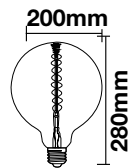

EQ. Watts:	40w
Voltage/Frequency:	AC:220-240V,50Hz
Luminous Flux:	500lm
Commercial Type:	G200

LED Type:	Filament
CRI:	>80
PF:	>0.5
Base:	E27

Beam Angle:	340°
Body Type:	Glass
Dimension:	200x280mm
Box Qty:	4 Pcs