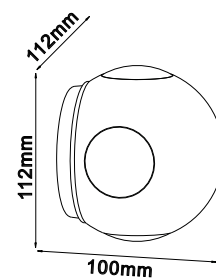

Round-IP65

4W VT-834-W

Sensor Compatible:	Yes
Voltage/Frequency:	AC:220-240V,50/60Hz
Luminous Flux:	440lm
IP Rating:	IP65
CRI:	>80

PF:	>0.45
Beam Angle:	4*90°
Body Type:	Aluminum
Dimension:	Ø112mm
Box Qty:	20 Pcs