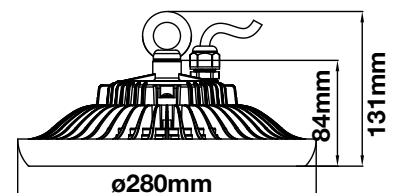

MODEL	WATTS	LUMENS	BEAM ANGLE	BOX QTY.
VT-9-99	100w	8000	120°	4 pcs

SKU: 554 | 4000K DAY WHITE
SKU: 555 | 6400K WHITE