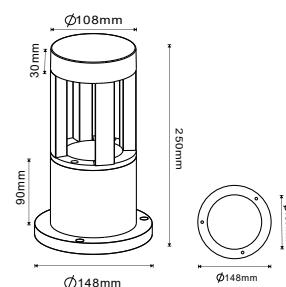

Grey

SKU: 8319 - 3000K Warm White	3800157632300
SKU: 8320 - 4000K Day White	3800157632317
SKU: 8321 - 5000K White	3800157632324