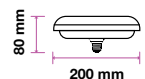

MODEL	WATTS	EQ.WATTS	LUMENS	BASE	SHAPE	BOX QTY.
VT-224	24w	120w	1900	E27	F200	20 pcs
SKU: 216 | 3000K WARM WHITE SKU: 217 | 4000K DAY WHITE SKU: 218 | 6400K WHITE