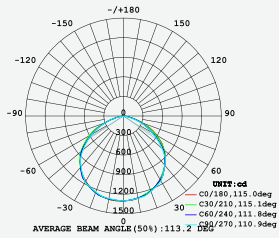

LUMINOUS INTENSITY DISTRIBUTION DIAGRAM