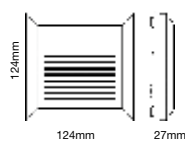

Sensor Compatible:	Yes
Voltage/Frequency:	AC:100-240V,50/60Hz
Luminous Flux:	60lm
LED Type:	SMD
CRI:	>80
PF	>0.5

Beam Angle:	55°
Body Type:	PC
Color of Fixture:	Grey
Shape:	Square
Dimension:	124x124x27mm
Cutting Size:	N/A
Box Qty:	50 Pcs