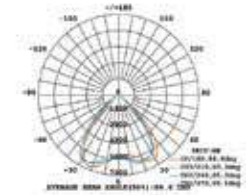

LUMINOUS INTENSITY DISTRIBUTION DIAGRAM

Sensor Compatible:	Yes
Voltage/Frequency:	AC:100-240V,50/60Hz
Luminous Flux:	13000lm
LED Type:	SMD

CRI:	>70
PF:	>0.9
Beam Angle:	90°
Body Type:	Die Cast Aluminium

IP Rating:	IP65
Dimension:	280x165mm
Box Qty:	4 Pcs

5 YEAR WARRANTY*