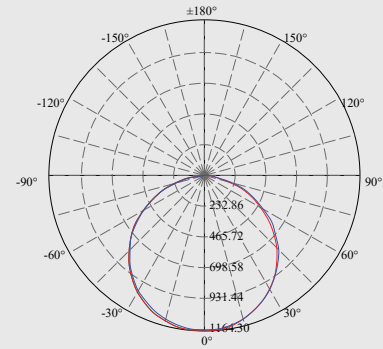

C180(Max): ———
C0/C180: ———
C90/C270: ———
Field angle(10%Imax):C0/180Left:81.0 Right:78.8
                                  :C90/270Left:80.7 Right:80.0
Beam Angle(50%Imax):C0/180Left:57.8 Right:55.7
                                  :C90/270Left:57.6 Right:56.8