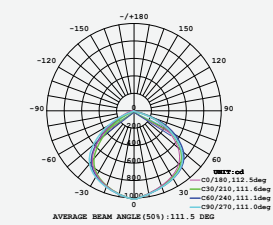

LUMINOUS INTENSITY DISTRIBUTION DIAGRAM