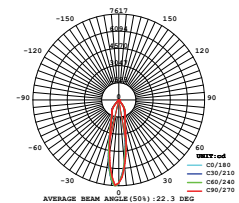

Tracklights-Black Body
40W VT-4540T

SKU: 1191 - 3000K Warm White 3800230629548
SKU: 1192 - 5000K Day White 3800230629555

Sensor Compatible:	Yes	Beam Angle:	22°
Voltage/Frequency:	AC:220-240V,50/60Hz	Color of Fixture:	Black
Luminous Flux:	2600lm	Body Type:	Aluminium
LED Type:	COB	Life span:	20,000 Hours
CRI:	>70	Dimension:	225x185x138mm
PF:	>0.9	Box Qty:	8 Pcs