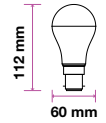

Bulbs-A60-B22

9w VT-2189

SKU: 7422 - 2700K Warm White 3800230626295

EQ. Watts: 60w
Voltage/Frequency: AC:220-240V,50Hz
Luminous Flux: 806lm
Commercial Type: A60

LED Type: SMD
CRI: >80
PF: >0.5
Base: B22

Beam Angle: 200°
Body Type: ThermoPlastic
Dimension: 60x106mm
Box Qty: 100 Pcs