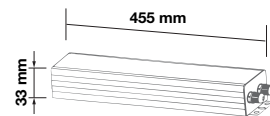

**Surface Mounting-120x60**

SKU: 9989  
 EAN: 3800230623614  
 Box Qty: 5 Pcs

**NEW**

**Surface Mounting-120x30**

SKU: 8158  
 EAN: 3800157640237  
 Box Qty: 10 Pcs

**IMPROVED MATERIAL MORE STRONG**

**Emergency Pack-6W to 24W**