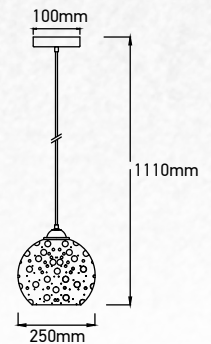

Model:	VT-7256
SKU:	40131
EAN:	3800157640633
Size:	ø250x100x1110mm
Box Qty:	8Pcs
Material:	Glass