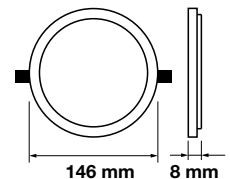

Emergency Pack:	Available
Voltage/Frequency:	AC:85-265V,50/60Hz
Luminous Flux:	1500lm
Beam Angle:	120°

LED Type:	SMD
CRI:	>80
PF:	>0.9
Shape:	Round

Body Type:	Aluminium
Dimension:	Ø146x8mm
Box Qty:	40 Pcs