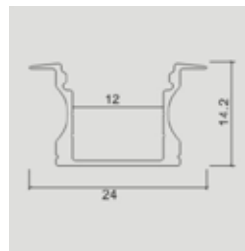

Aluminium Profiles-Milky

Model No:	VT-8107
SKU:	3351
Dimension:	2000x23x15.5mm
Color of Fixture:	Milky
EAN:	3800157636797
Box Qty.	120 Pcs