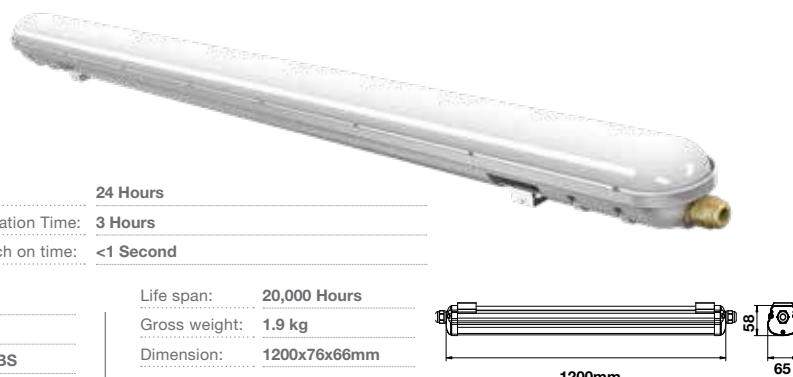

Waterproof-Emergency Kit
36w VT-1250

SKU: 6448 - 4000K Day White 3800157632126
SKU: 6449 - 6400K White 3800157632133

IP65 RATING

**Waterproof
Emergency Kit**

Charging Time: **24 Hours**
Emergency Operation Time: **3 Hours**
Emergency Switch on time: **<1 Second**

Voltage/Frequency: **AC:220-240V,50/60Hz**
Luminous Flux: **2880lm**
LED Type: **SMD**
CRI: **>70**

PF: **>0.9**
Beam Angle: **120°**
Body Type: **Plastic+ABS**
On/Off: **>10,000**

Life span: **20,000 Hours**
Gross weight: **1.9 kg**
Dimension: **1200x76x66mm**
Box Qty: **12 Pcs**