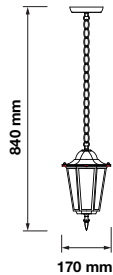

Ceiling Lamp
VT-752-B

SKU: 7072 3800157616256

Voltage:	AC:220-240V,50Hz
Max.Watts:	40W
IP Rating:	IP44
Holder:	E27
Color of Fixture:	Matt Black
Body Type:	Aluminium+Glass
Size:	170x840mm
Box Qty:	10 Pcs