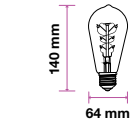

Amber Cover -Filament-ST64-E27

5W VT-2065

SKU: 7218 - 2200K Warm White 3800157617260

EQ. Watts:	30w
Voltage/Frequency:	AC:220-240V,50Hz
Luminous Flux:	300lm
Commercial Type:	ST64

LED Type:	Filament
CRI:	>80
PF:	>0.5
Base:	E27

Beam Angle:	300°
Body Type:	Glass
Dimension:	64x140mm
Box Qty:	100 Pcs