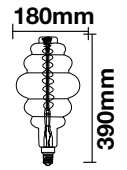

SpecialBulbs

Smoky Filament-S200-E27

8W VT-2188D

SKU: 7465 - 2000K Warm White 3800157637404

EQ. Watts:	30w
Voltage/Frequency:	AC:220-240V,50Hz
Luminous Flux:	350lm
Commercial Type:	S200

LED Type:	Filament
CRI:	>80
PF:	>0.5
Base:	E27

Beam Angle:	340°
Body Type:	Glass
Dimension:	180x390mm
Box Qty:	4 Pcs