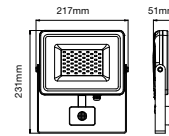

PIR-Slimline-Black Body

30W VT-4830PIRB

SKU: 5699 - 3000K Warm White

3800157604352