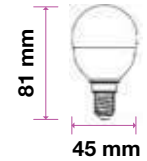

EQ. Watts:	40w
Voltage/Frequency:	AC:220-240V,50Hz
Luminous Flux:	470lm
Commercial Type:	P45

LED Type:	SMD
CRI:	>95
PF:	>0.5
Base:	E14

Beam Angle:	200°
Body Type:	Thermoplastic
Dimension:	45x81mm
Box Qty:	200 Pcs