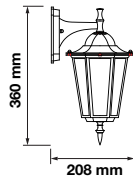

Wall Lamp
VT-750-B

SKU: 7068 3800157616218

Voltage:	AC:220-240V,50Hz
Max.Watts:	40W
IP Rating:	IP44
Holder:	E27
Color of Fixture:	Matt Black
Body Type:	Aluminium+Glass
Size:	208x360x170mm
Box Qty:	10 Pcs