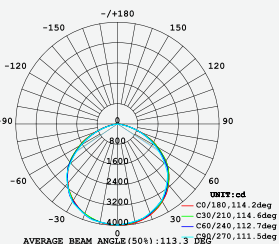

LUMINOUS INTENSITY DISTRIBUTION DIAGRAM