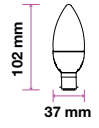

Bulbs-Candle-B22

5.5W VT-2196D

SKU: 7418 - 2700K Warm White 3800157633062

EQ. Watts:	40w
Voltage/Frequency:	AC:220-240V,50Hz
Luminous Flux:	470lm
Commercial Type:	Candle

LED Type:	SMD
CRI:	>80
PF:	>0.5
Base:	B22

Beam Angle:	200°
Body Type:	ThermoPlastic
Dimension:	37x100mm
Box Qty:	200 Pcs

Bulbs-Candle-B22

6W VT-1965

SKU: 4440 - 2700K Warm White 3800157607667
SKU: 7346 - 6400K White 3800157627283

EQ. Watts:	40w
Voltage/Frequency:	AC:220-240V,50Hz
Luminous Flux:	470lm
Commercial Type:	Candle

LED Type:	SMD
CRI:	>80
PF:	>0.5
Base:	B22

Beam Angle:	200°
Body Type:	ThermoPlastic
Dimension:	37x102mm
Box Qty:	200 Pcs

Bulbs-Candle-E14

7W VT-2097

SKU: 7320 - 6400K White 3800157624527

EQ. Watts:	45w
Voltage/Frequency:	AC:220-240V,50Hz
Luminous Flux:	600lm
Commercial Type:	Candle

LED Type:	SMD
CRI:	>80
PF:	>0.5
Base:	E14

Beam Angle:	200°
Body Type:	ThermoPlastic
Dimension:	37x100mm
Box Qty:	200 Pcs

Bulbs-P45-E14

3W VT-2043

SKU: 7199 - 2700K Warm White 3800157615839
SKU: 7200 - 4000K Day White 3800157615846
SKU: 7201 - 6400K White 3800157615853

EQ. Watts:	25w
Voltage/Frequency:	AC:220-240V,50Hz
Luminous Flux:	250lm
Commercial Type:	P45

LED Type:	SMD
CRI:	>80
PF:	>0.4
Base:	E14

Beam Angle:	180°
Body Type:	ThermoPlastic
Dimension:	45x81mm
Box Qty:	200 Pcs

Bulbs-P45-E14

5.5W VT-1880N

SKU: 42501 - 2700K Warm White 3800157624367
SKU: 42511 - 4000K Day White 3800157626408
SKU: 42521 - 6400K White 3800157624374

EQ. Watts:	40w
Voltage/Frequency:	AC:220-240V,50Hz
Luminous Flux:	470lm
Commercial Type:	P45

LED Type:	SMD
CRI:	>80
PF:	>0.5
Base:	E14

Beam Angle:	180°
Body Type:	ThermoPlastic
Dimension:	45x81mm
Box Qty:	200 Pcs