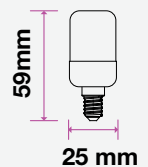

LED PLASTIC BULBS

ST26 | T37

A decorative and efficient range of Candle, G45, P45, lamps for intricate light fittings in wall lamps, chandeliers and table lamps. This new generation of LED plastic bulbs includes our 9w to 18w A58, A65, and A80 lamps which are ideal for general purpose lighting at residential, commercial, and industrial areas.

- **ST26, T37, C37, and G45 shapes available**
- **Standard color temperatures**
- **30,000-hr lifespan**
- **200° Beam Angle**
- **AC:220-240V,50Hz**
- **CRI: >80**

5 YEAR
WARRANTY*

MODEL	WATTS	EQ.WATTS	LUMENS	BASE	SHAPE	BOX QTY.
VT-202	2w	20w	180	E14	ST26	400 pcs
SKU: 234 | 3000K WARM WHITE SKU: 235 | 4000K DAY WHITE SKU: 236 | 6400K WHITE						

MODEL	WATTS	EQ.WATTS	LUMENS	BASE	SHAPE	BOX QTY.
VT-248	8w	50w	660	E14	T37	200 pcs
SKU: 267 | 3000K WARM WHITE SKU: 268 | 4000K DAY WHITE SKU: 269 | 6400K WHITE						

MODEL	WATTS	EQ.WATTS	LUMENS	BASE	SHAPE	BOX QTY.
VT-237	8w	50w	660	E27	T37	200 pcs
SKU: 144 | 3000K WARM WHITE SKU: 145 | 4000K DAY WHITE SKU: 146 | 6400K WHITE