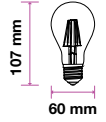

Frost Cover -Filament-A60-E27

6W VT-1935C

SKU: 44801 - 2700K Warm White 3800157624091

EQ. Watts:	55w
Voltage/Frequency:	AC:220-240V,50Hz
Luminous Flux:	660lm
Commercial Type:	A60

LED Type:	Filament
CRI:	>80
PF:	>0.5
Base:	E27

Beam Angle:	300°
Body Type:	Glass
Dimension:	60x107mm
Box Qty:	50 Pcs