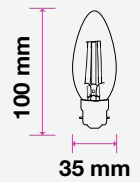

## Candle

Candle | B22

Candle | E14

Twist Candle

Flame Candle

MODEL	WATTS	EQ.WATTS	LUMENS	BASE	SHAPE	BOX QTY.
VT-222	4w	40w	400	B22	Candle	192 pcs

SKU: 105 | 3000K WARM WHITE

MODEL	WATTS	EQ.WATTS	LUMENS	BASE	SHAPE	BOX QTY.
VT-254	4w	35w	400	E14	Candle	100 pcs