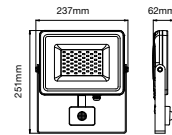

PIR-Slimline-White Body

50W VT-4955PIRW

SKU: 5840 - 3000K Warm White 3800157615143
SKU: 5842 - 6400K White 3800157615167

Detection Angle: 120°
Detection Distance: 2-8m
Voltage/Frequency: AC:220-240V,50/60Hz
Luminous Flux: 4250lm

CRI: >70
PF: >0.9
IP Rating: IP44
Beam Angle: 100°