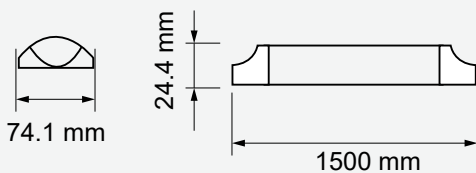

MODEL	WATTS	LUMENS	WEIGHT-KG	BOX QTY.
VT-9-60	60w	7200	1.20	10 pcs

SKU: 670 | 4000K DAY WHITE
SKU: 671 | 6400K WHITE