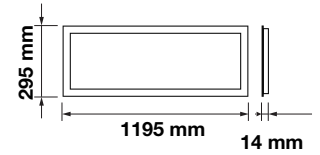

Body Type: Aluminium+PMMA+PS
Dimension: 1195x295x14mm
Box Qty: 6 Pcs