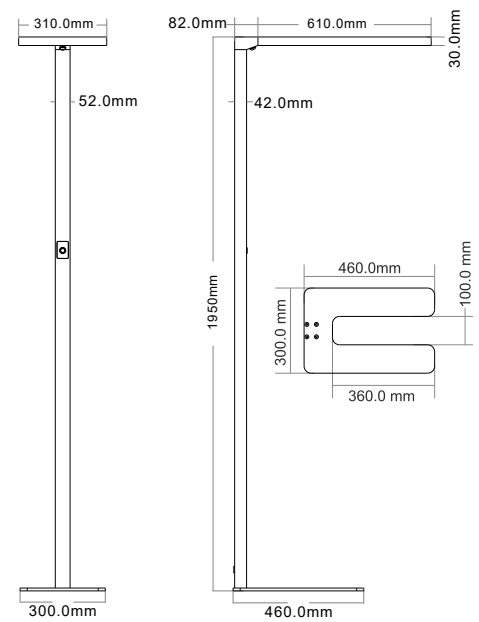

Floor Lamp-Touch Dimming
80w

Silver	VT-8400D-S
SKU: 8521 4000K Day White	3800157638104
White	VT-8400D-W
SKU: 8522 4000K Day White	3800157638111

Voltage/Frequency:	AC:100-240V,50/60Hz
Luminous Flux:	UP:4200/Down:3800
CRI:	>80
PF:	>0.9
Beam Angle:	110°
Color:	Silver
Body Type:	Aluminium Alloy+PC
Dimension:	310x52x1950mm
Box Qty:	1 Pc

UP-DOWN
LIGHTS