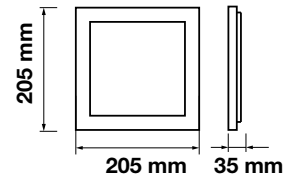

Surface Series-Round

22w VT-1422 RD

SKU: 4817 - 3000K Warm White 3800230622853
SKU: 4816 - 4000K Day White 3800230622846
SKU: 4815 - 6400K White 3800230622839

Emergency Pack:	Available
Voltage/Frequency:	AC:85-265V,50/60Hz
Luminous Flux:	2200lm
Beam Angle:	120°

LED Type:	SMD
CRI:	>80
PF:	>0.9
Shape:	Round

Body Type:	Aluminium
Dimension:	Ø205x35mm
Box Qty:	20 Pcs

Surface Series-Square

8w VT-1408 SQ

SKU: 4802 - 3000K Warm White 3800230622709
SKU: 4801 - 4000K Day White 3800230622693
SKU: 4800 - 6400K White 3800230622686

Emergency Pack:	Available
Voltage/Frequency:	AC:85-265V,50/60Hz
Luminous Flux:	800lm
Beam Angle:	120°

LED Type:	SMD
CRI:	>80
PF:	>0.9
Shape:	Square

Body Type:	Aluminium
Dimension:	107x107x35mm
Box Qty:	40 Pcs

Surface Series-Square

15w VT-1415 SQ

SKU: 4808 - 3000K Warm White 3800230622761
SKU: 4807 - 4000K Day White 3800230622754
SKU: 4806 - 6400K White 3800230622747

Emergency Pack:	Available
Voltage/Frequency:	AC:85-265V,50/60Hz
Luminous Flux:	1500lm
Beam Angle:	120°

LED Type:	SMD
CRI:	>80
PF:	>0.9
Shape:	Square

Body Type:	Aluminium
Dimension:	155x155x35mm
Box Qty:	20 Pcs

Surface Series-Square

22w VT-1422 SQ

SKU: 4814 - 3000K Warm White 3800230622822
SKU: 4813 - 4000K Day White 3800230622815
SKU: 4812 - 6400K White 3800230622808

Emergency Pack:	Available
Voltage/Frequency:	AC:85-265V,50/60Hz
Luminous Flux:	2200lm
Beam Angle:	120°

LED Type:	SMD
CRI:	>80
PF:	>0.9
Shape:	Square

Body Type:	Aluminium
Dimension:	205x205x35mm
Box Qty:	20 Pcs