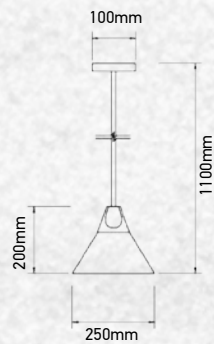

Modern Wooden Top-White

Model:	VT-7425-WH
SKU:	3756
EAN:	3800157611299
Size:	250x200x1100mm
Box Qty:	8Pcs
Material:	Aluminium+Wooden Top