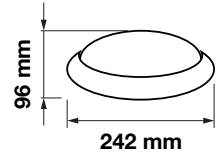

Sensor Compatible:	Yes
Voltage/Frequency:	AC:200-240V,50/60Hz
Luminous Flux:	840lm
IP Rating:	IP54
CRI:	>80
PF:	>0.9

Beam Angle:	120°
Color of Fixture:	Black
Body Type:	Plastic CLAD Alu-
Shape:	minium
Dimension:	Oval
Box Qty:	Ø242x96mm