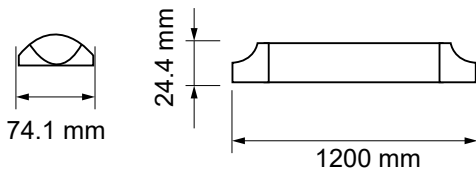

MODEL	WATTS	LUMENS	WEIGHT-KG	BOX QTY.
VT-8-50	50w	6000	1.00	10 pcs

SKU: 668 | 4000K DAY WHITE
SKU: 669 | 6400K WHITE