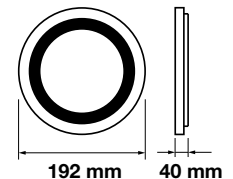

Body Type:	Aluminium
Dimension:	192x40mm
Box Qty:	20 Pcs