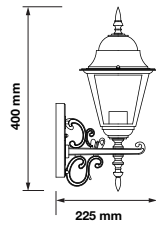

Wall Lamp
VT-760-W

SKU: 7520

3800157617796

Voltage:	AC:220-240V
Max.Watts:	60W
IP Rating:	IP44
Holder:	E27
Color of Fixture:	Matt White
Body Type:	Aluminium+Glass
Size:	225x400x148mm
Box Qty:	12 Pcs