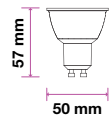

EQ. Watts:	50w
Voltage/Frequency:	AC:220-240V,50Hz
Luminous Flux:	550lm
LED Type:	SMD

CRI:	>80
PF:	>0.5
Base:	GU10
Beam Angle:	38°

Body Type:	Plastic
Dimension:	50x57mm
Box Qty:	200 Pcs