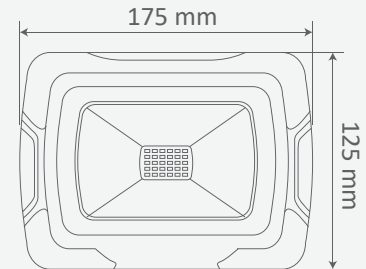

VT-10-R

SKU:503 | 4000K DAY WHITE

WATTS	LUMENS	BOX
10w	700	20 pcs

BATTERY
3.7V Li-Ion 3600mAh