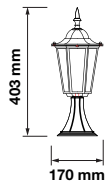

Stand Lamp
VT-753-W

SKU: 7075   3800157616287

Voltage:	AC:220-240V,50Hz
Max.Watts:	40W
IP Rating:	IP44
Holder:	E27
Color of Fixture:	Matt White
Body Type:	Aluminium+Glass
Size:	170x403mm
Box Qty:	10 Pcs