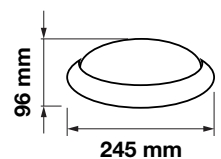

Sensor Compatible:	Yes
Voltage/Frequency:	AC:220-240V,50/60Hz
Luminous Flux:	840lm
IP Rating:	IP54
CRI:	>70
PF:	>0.5

Beam Angle:	120°
Color of Fixture:	Black
Body Type:	Plastic CLAD Alu-
Shape:	minium
Dimension:	Oval
Box Qty:	Ø245x96mm