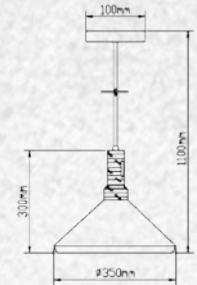

Model:	VT-7535-B
SKU:	3764
EAN:	3800157611374
Size:	350x300x1100mm
Box Qty:	8Pcs
Material:	Iron+Wooden Top

Wooden Top Iron-White