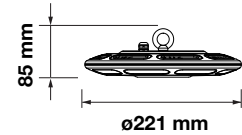

Sensor Compatible:	Yes
Voltage/Frequency:	AC:220-240V,50Hz
Luminous Flux:	4000lm
LED Type:	SMD
CRI:	>70
PF:	>0.9
Beam Angle:	120°
Body Type:	Die Cast Aluminium
IP Rating:	IP44
Dimension:	Ø221x85mm
Box Qty:	4 Pcs

UFO-Highbay-120°
50w VT-9053

SKU: 5554 - 4500K Day White
SKU: 5555 - 6400K White

3800157620895
3800157620901

120° BEAM ANGLE

Sensor Compatible:	Yes
Voltage/Frequency:	AC:220-240V,50Hz
Luminous Flux:	4000lm
LED Type:	SMD
CRI:	>70
PF:	>0.9
Beam Angle:	120°
Body Type:	Die Cast Aluminium
IP Rating:	IP44
Dimension:	220x114mm
Box Qty:	8 Pcs

UFO-Highbay-120°
50w VT-9065-W

SKU: 5609 - 3000K Warm White
SKU: 5610 - 4000K Day White
SKU: 5611 - 6400K White

3800157626507
3800157626514
3800157626521

120° BEAM ANGLE