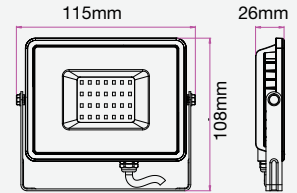

VT-10-W

- SKU: 427 | 3000K WARM WHITE
- SKU: 428 | 4000K DAY WHITE
- SKU: 429 | 6400K WHITE

WATTS	LUMENS	BOX QTY.
10w	800	20 pcs