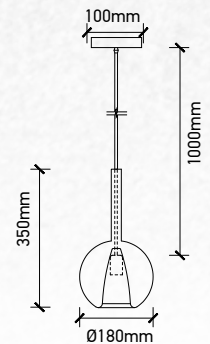

Double Glass-Amber-White

Model:	VT-7181-AW
SKU:	3878
EAN:	3800157620963
Size:	180x350x1000mm
Box Qty:	9Pcs
Material:	Glass+Metal