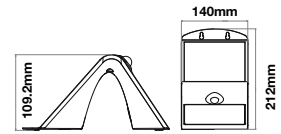

Battery:	3.7V Lithium Battery 2000mAh
Lumens:	400lm
No. of LED:	30pcs (Front 28pcs, Back 2 pcs)
Detecting Angle:	120°
Sensing Range:	2 - 6 mtrs

Charging Time:	6-7 hrs Sunlight Charging
IP Rating:	IP65
Material:	ABS+PC
Dimension:	140x212x109.2mm
Working Time:	Min 5-8 hrs and Max 24 hrs
Box Qty:	12Pcs