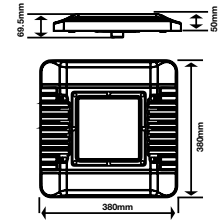

MODEL	WATTS	LUMENS	BEAM ANGLE	BOX QTY.
VT-9-155	150w	18000	110°	2 pcs

SKU: 572 | 4000K DAY WHITE
SKU: 573 | 6400K WHITE