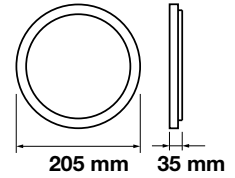

Emergency Pack:	Available
Voltage/Frequency:	AC:85-265V,50/60Hz
Luminous Flux:	2200lm
Beam Angle:	120°

LED Type:	SMD
CRI:	>80
PF:	>0.9
Shape:	Round

Body Type:	Aluminium
Dimension:	Ø205x35mm
Box Qty:	20 Pcs