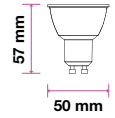

Spotlights-MR16-Milky Cover-110°

7W VT-1977

SKU: 1688 - 3000K Warm White 3800157606950
SKU: 1690 - 6000K White 3800157606974

EQ. Watts: 45w
Voltage/Frequency: AC/DC:12V,50Hz
Luminous Flux: 500lm
LED Type: SMD

CRI: >80
PF: >0.5
Base: MR16
Beam Angle: 110°

Body Type: Plastic
Dimension: 50x50mm
Box Qty: 200 Pcs