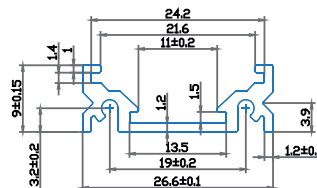

Aluminium Profile-Transparent

Model No:	VT-7103-T
SKU:	9985
Dimension:	26.5x9x1000mm
Color of Fixture:	Transparent
EAN:	3800230622150
Box Qty.	90 Pcs