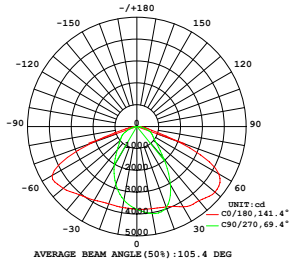

LUMINOUS INTENSITY DISTRIBUTION DIAGRAM