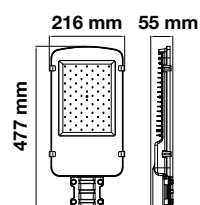

Streetlight-High Lumen

50w VT-15151ST

SKU: 5475 - 4500K Day White 3800157608770
SKU: 5476 - 6000K White 3800157608787