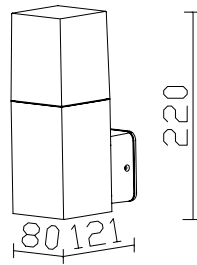

Wall Fittings GU10

VT-7613

SKU: 7563 3800157636360

Voltage:	AC:220-240V/50-60HZ
Max.Watts:	35W
IP Rating:	IP54
Holder:	GU10
Color of Fixture:	Black
Body Type:	Aluminium body+clear PC diffuser
Size:	121x80x250mm
Box Qty:	6 Pcs