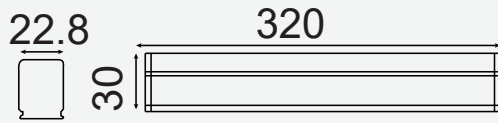

MODEL	WATTS	LUMENS	WEIGHT-KG	BOX QTY.
VT-035	4w	360	0.065	25 pcs

SKU: 689 | 3000K WARM WHITE
SKU: 690 | 4000K DAY WHITE
SKU: 691 | 6400K WHITE