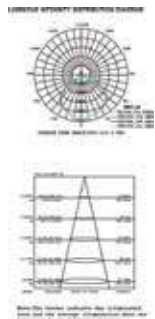

Body Type: **Die Cast Aluminium**
Dimension: **411x313x51mm**
Box Qty: **2 Pcs**

I Series-White Body

50w VT-4651W

SKU: 5906 - 6000K White 3800157619394

Sensor Compatible: **Yes**
Voltage/Frequency: **AC:200-240V,50Hz**
Luminous Flux: **4250lm**
Color of Fixture: **White**

CRI: **>70**
PF: **>0.9**
IP Rating: **IP65**
Beam Angle: **110°**