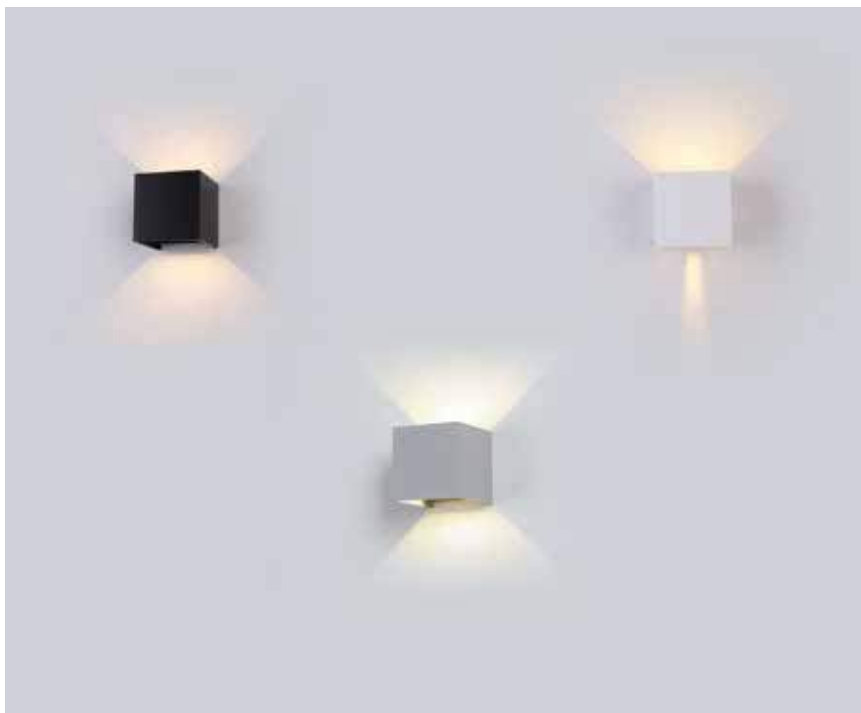

Grey

SKU: 7080 - 3000K Warm White 3800157616393
SKU: 7089 - 4000K Day White 3800157616898

Square-Bridgelux
6w VT-759

Sensor Compatible:	Yes
Voltage/Frequency:	AC:220-240V,50/60Hz
Luminous Flux:	660lm
IP Rating:	IP65
CRI:	>80

PF:	>0.45
Beam Angle:	Adjustable 5°-120°
Body Type:	Aluminium
Dimension:	100x100x100mm
Box Qty:	20 Pcs