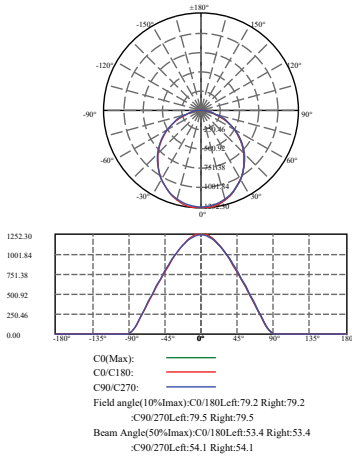

8W
VT-7-41-L

SILVER: SKU:386 | 4000K DAY WHITE
WHITE: SKU:385 | 4000K DAY WHITE

10W
VT-7-41-LN

SILVER: SKU:388 | 4000K DAY WHITE
WHITE: SKU:387 | 4000K DAY WHITE

12W
VT-7-41-LW

SILVER: SKU:390 | 4000K DAY WHITE
WHITE: SKU:389 | 4000K DAY WHITE

14W
VT-7-41-T

SILVER: SKU:392 | 4000K DAY WHITE
WHITE: SKU:391 | 4000K DAY WHITE

16W
VT-7-41-X

SILVER: SKU:394 | 4000K DAY WHITE
WHITE: SKU:393 | 4000K DAY WHITE