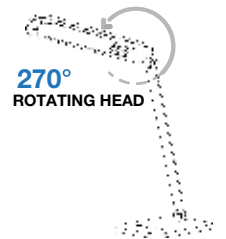

Voltage/Frequency:	AC:100-240V,50/60Hz
Luminous Flux:	650lux
CRI:	>80
PF:	>0.45

Beam Angle:	120°
Color:	Black+White
Body Type:	ABS+Aluminium
Dimension:	240x396x180mm
Box Qty:	9 Pcs