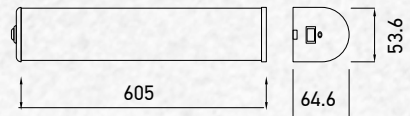

10w   **VT-7010-CH**   **Built In LED**
SKU: 3916 - 4000K Day White   3800157626118
SKU: 3917 - 6400K White   3800157626125

Voltage/Frequency:	AC:220-240V,50/60Hz
Luminous Flux:	950lm
LED Type:	SMD
CRI:	>80
PF:	>0.5
Beam Angle:	150°

No. of LED:	N/A
Material :	Aluminium+PC
Unit GW :	0.63 Kg
Life Span:	30,000 Hours
Size :	605x53.6x64.6mm
Box Qty:	10Pcs

Mirror Surface Light - White Cap