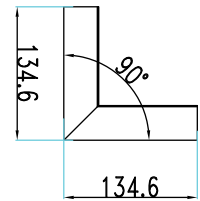

SILVER: SKU:388 | 4000K DAY WHITE
WHITE: SKU:387 | 4000K DAY WHITE

12W
VT-7-41-LW