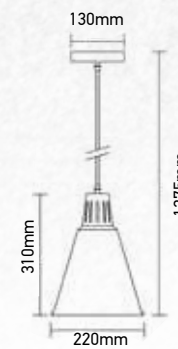

Aluminum-Sand finish-White

Model:	VT-7520-WH
SKU:	3702
EAN:	3800157610759
Size:	220x310x1375mm
Box Qty:	4Pcs
Material:	Aluminium+ Sand Finish