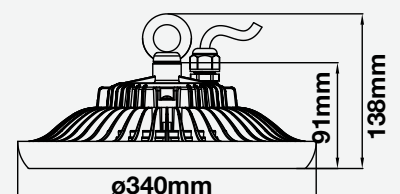

MODEL	WATTS	LUMENS	BEAM ANGLE	BOX QTY.
VT-9-149	150w	12000	120°	2 pcs

SKU: 550 | 4000K DAY WHITE
SKU: 551 | 6400K WHITE