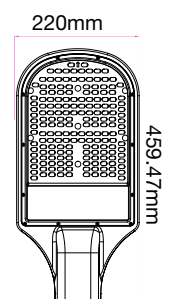

VT-121ST

SKU: 533 | 4000K DAY WHITE
SKU: 534 | 6400K WHITE

WATTS	LUMENS	BOX QTY.
120w	12000	2 pcs