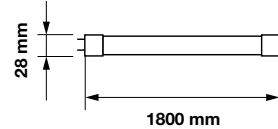

T8-Aluminium Plastic-180cm
40w VT-1840

SKU: 6251 - 4500K Day White 3800157607841
SKU: 6250 - 6000K White 3800157607834

EQ. Watts:	80w
Voltage/Frequency:	AC:85-265V,50/60Hz
Luminous Flux:	3800lm
LED Type:	SMD
CRI:	>80

PF:	>0.9
Beam Angle:	120°
Body Type:	Aluminium+PC
Holder:	G13
Instant start :	0-100% in < 1s

On/Off:	>15,000
Life span:	20,000 Hours
Gross weight:	800g
Dimension:	28x1800mm
Box Qty:	25 Pcs