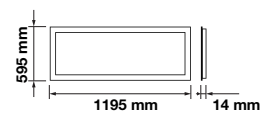

**QUICK
CONNECTOR**

LED BIG PANELS

Rectangle Panels-120x60

5 YEAR
WARRANTY*

SKU:748 | 4000K DAY WHITE
SKU:749 | 6400K WHITE

MODEL	WATTS	LUMENS	BOX QTY.
VT-646	45w	5400	2 pcs

PMMA Diffuser