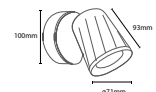

6W VT-806-B

SKU: 8251 - 3000K Warm White
SKU: 8253 - 4000K Day White

3800157627016
3800157627030

Sensor Compatible:	Yes
Voltage/Frequency:	AC:220-240V,50/60Hz
Luminous Flux:	480lm
IP Rating:	IP20
CRI:	>80

PF:	>0.5
Beam Angle:	100°
Body Type:	Plastic+Metal
Dimension:	100x93mm
Box Qty:	24 Pcs