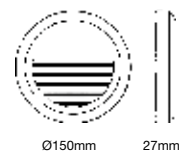

Sensor Compatible:	Yes
Voltage/Frequency:	AC:100-240V,50/60Hz
Luminous Flux:	60lm
LED Type:	SMD
CRI:	>80
PF:	>0.5

Beam Angle:	55°
Body Type:	PC
Color of Fixture:	White
Shape:	Round
Dimension:	150x27mm
Cutting Size:	N/A
Box Qty:	50 Pcs

Step Light-Round-IP65

SKU: 1317 - 3000K Warm White 3800157620451
SKU: 1316 - 4000K Day White 3800157620444

2W VT-1142-B