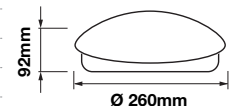

Sensor Compatible:	Yes
Voltage/Frequency:	AC:220-240V,50Hz
Luminous Flux:	840lm
IP Rating:	IP20
CRI:	>80
PF:	>0.5

Beam Angle:	120°
Color of Fixture:	White
Body Type:	Iron+PMMA
Shape:	Round
Dimension:	Ø260x92mm
Box Qty:	10 Pcs