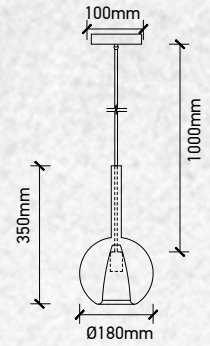

Model:	VT-7181-GW
SKU:	3877
EAN:	3800157620956
Size:	180x350x1000mm
Box Qty:	9Pcs
Material:	Glass+Metal

Modern-White Glass Pendant