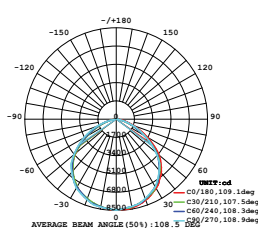

LUMINOUS INTENSITY DISTRIBUTION DIAGRAM