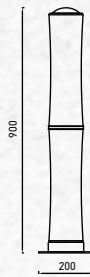

Floor Lamps

32W VT-7048

SKU: 3976 3000K Warm White 3800157636704

Voltage/Frequency:	AC:220-240V,50Hz
Luminous Flux:	2100lm
LED Type:	SMD
CRI:	>80
PF:	>0.9
Beam Angle:	120°
No. of LED:	200 pcs
Material :	PC
Unit GW :	5.60 kgs
Life Span:	30,000 Hours
Size :	ø125x840mm
Box Qty:	1Pcs