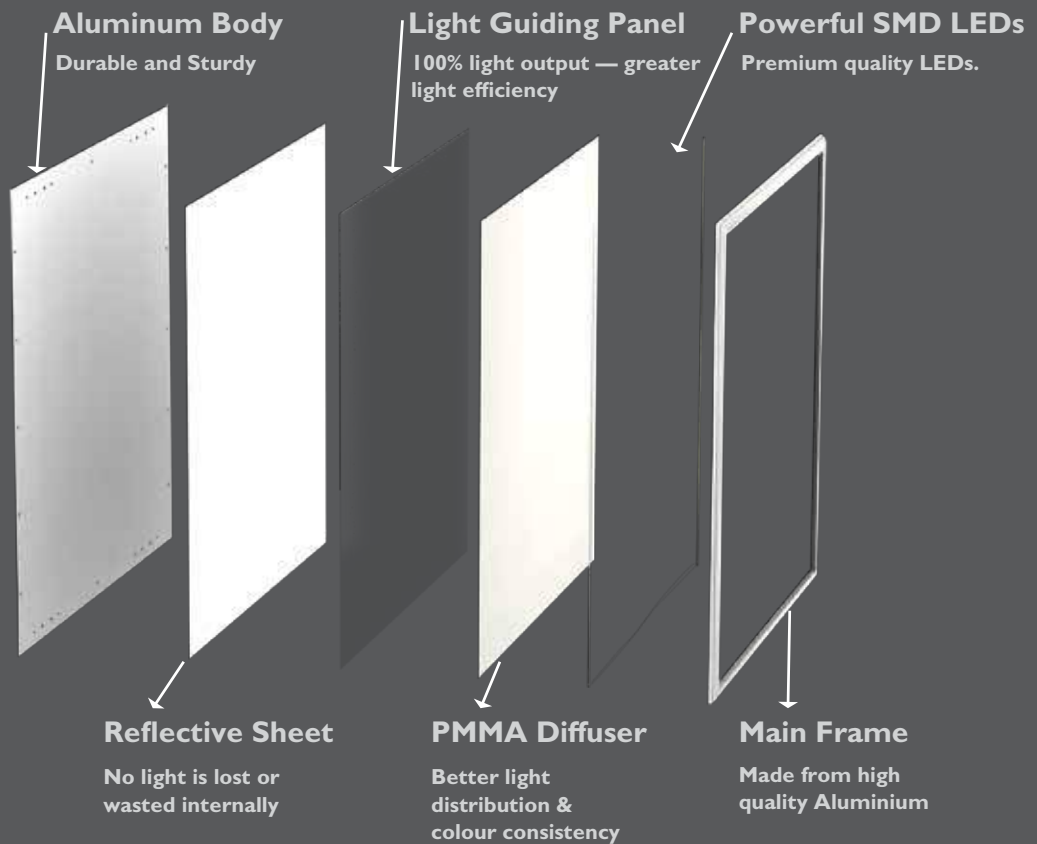

LED BIG PANELS

Rectangle Panels-120x60

5 YEAR
WARRANTY*

SKU:748 | 4000K DAY WHITE
SKU:749 | 6400K WHITE

MODEL	WATTS	LUMENS	BOX QTY.
VT-646	45w	5400	2 pcs

PMMA Diffuser