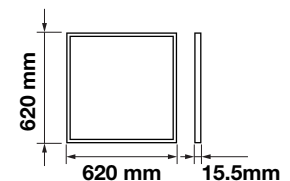

LED Type:	SMD
CRI:	>80
PF:	>0.9
Shape:	Square

Body Type:	Aluminium+PMMA+PP
Dimension:	620x620x14mm
Box Qty:	6 Pcs

**NEW**

Big Panels-High Lumen-62x62

29W VT-6262

SKU: 6471 - 4000K Day White 3800157641012

**120** LUMENS/WATT SUPER EFFICIENT