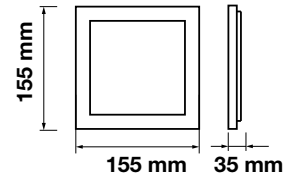

Emergency Pack:	Available
Voltage/Frequency:	AC:85-265V,50/60Hz
Luminous Flux:	1500lm
Beam Angle:	120°

LED Type:	SMD
CRI:	>80
PF:	>0.9
Shape:	Square

Body Type:	Aluminium
Dimension:	155x155x35mm
Box Qty:	20 Pcs