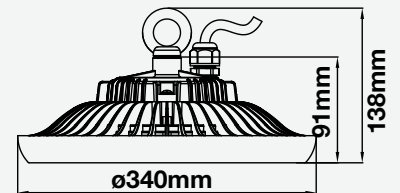

MODEL	WATTS	LUMENS	BEAM ANGLE	BOX QTY.
VT-9-148	150w	12000	90°	2 pcs

SKU: 552 | 4000K DAY WHITE
SKU: 553 | 6400K WHITE