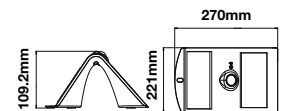

Battery:	3.7V Lithium Battery 4000mAh
Lumens:	800lm
No. of LED:	60pcs (Front 56pcs, Back 4 pcs)
Detecting Angle:	120°
Sensing Range:	2 - 6 mtrs

Charging Time:	6-7 hrs Sunlight Charging
IP Rating:	IP65
Material:	ABS+PC
Dimension:	270x221x109.2mm
Working Time:	Mode A: 5 hours, Mode B: 2-3 nights
Box Qty:	Mode C: 3-4 nights