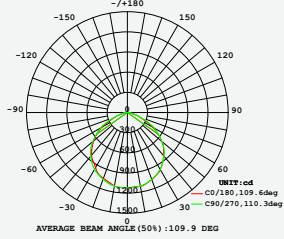

LUMINOUS INTENSITY DISTRIBUTION DIAGRAM