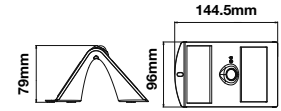

Battery:	3.7V Lithium Battery 1200mAh
Lumens:	220lm
No. of LED:	14pcs (Front 12pcs, Back 2 pcs)
Detecting Angle:	120°
Sensing Range:	2 - 6 mtrs

Charging Time:	6-7 hrs Sunlight Charging
IP Rating:	IP65
Material:	ABS+PC
Dimension:	144.5x96x79mm
Working Time:	Min 8 hrs and Max 24 hrs
Box Qty:	20Pcs