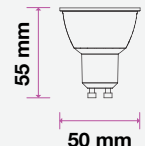

MODEL	WATTS	EQ.WATTS	LUMENS	BASE	BOX QTY.
VT-205	5w	35w	400	GU10	200 pcs

SKU: 201 | 3000K WARM WHITE
SKU: 202 | 4000K DAY WHITE
SKU: 203 | 6400K WHITE