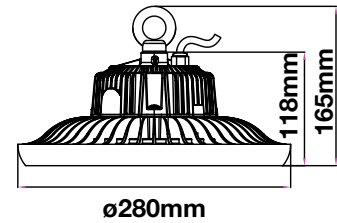

MODEL	WATTS	LUMENS	BEAM ANGLE	BOX QTY.
VT-9-151	150w	18000	120°	2 pcs

SKU: 558 | 4000K DAY WHITE
SKU: 559 | 6400K WHITE