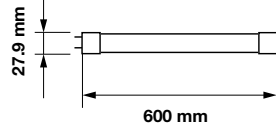

**5** YEAR WARRANTY

Dummy Starter Included

EQ. Watts:	25w
Voltage/Frequency:	AC:220-240V,50/60Hz
Luminous Flux:	1100lm
LED Type:	SMD
CRI:	>80

120 ± LUMENS/WATT SUPER EFFICIENT

ROTATABLE

PF:	>0.5
Beam Angle:	160°
Body Type:	Nano Plastic
Holder:	G13
Instant start :	0-100% in < 1s