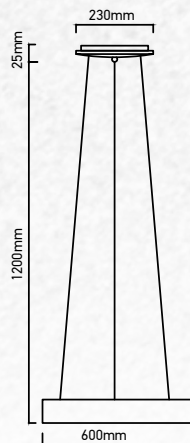

Beam Angle: 120°

No. of LED: 180 pcs

Material : Iron+Acrylic

Unit GW : 4.3 Kg

Life Span: 30,000 Hours

Size : 600mm

Box Qty: 1Pcs