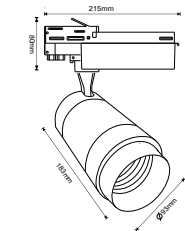

Tracklights-Smart Color Changing
35w VT-7735-B

SKU: 1459 - 3 IN 1 3800157637930

Sensor Compatible:	
Voltage/Frequency:	AC:220-240V,50/60Hz
Luminous Flux:	1950
LED Type:	COB
CRI:	>80
PF:	>0.9

CCT AND DIMMING
VIA SMART PHONE APP

Beam Angle:	16°-53°
Color of Fixture:	Black
Body Type:	Aluminium
Life span:	30,000 Hours
Dimension:	250x183x93mm
Box Qty:	20 Pcs

CCT Adjustable
2800K/4000K/6000K

5 YEAR
WARRANTY