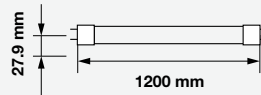

MODEL	WATTS	EQ.WATTS	LUMENS	WEIGHT-KG	BOX QTY.
VT-122	18w	45w	2250	0.1904	25 pcs

SKU: 688 | 3000K WARM WHITE
SKU: 672 | 4000K DAY WHITE
SKU: 673 | 6400K WHITE