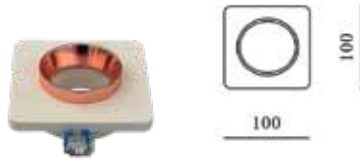

Fitting-Recessed-1XGU10

Model No	VT-862-MRR
SKU:	3121
Base:	GU10
Material:	Gypsum with metal
Shape:	Square
Color of Fxture:	Off White+Matt Rose Gold
Dimension:	100x100x40mm
Cutting Size:	ø80mm
EAN:	3800157634465
Box Qty:	24 pcs