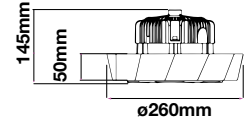

MODEL	WATTS	LUMENS	BEAM ANGLE	BOX QTY.
VT-9-102	100w	18000	120°	2 pcs

SKU: 566 | 4000K DAY WHITE
SKU: 567 | 6400K WHITE