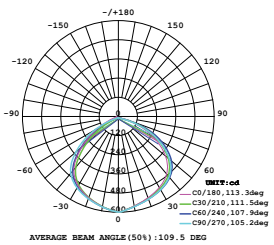

LUMINOUS INTENSITY DISTRIBUTION DIAGRAM