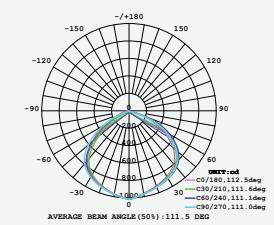

LUMINOUS INTENSITY DISTRIBUTION DIAGRAM