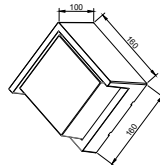

SKU: 8539 - 3000K Warm White 3800157638883
SKU: 8540 - 4000K Day White 3800157638890