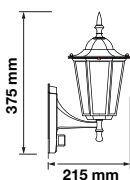

Wall Lamp

VT-751-B

SKU: 7070

3800157616232