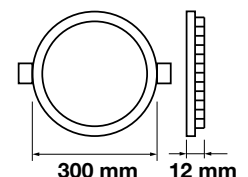

Emergency Pack: **Available**
Voltage/Frequency: **AC:85-265V,50/60Hz**
Luminous Flux: **2400lm**
Beam Angle: **120°**

LED Type: **SMD**
CRI: **>80**
PF: **>0.9**
Shape: **Round**

Body Type: **Aluminium**
Dimension: **Ø300x12mm**
Box Qty: **10 Pcs**