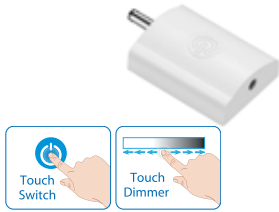

Bed Light-Touch Sensor

Model:	VT-8071
SKU:	2556
Input voltage:	DC:12V
EAN:	3800157632713
Box Qty.	100Pcs