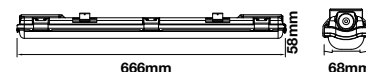

Voltage/Frequency:	AC:200-240V,50/60Hz
Luminous Flux:	850lm
LED Type:	SMD
CRI:	>80

PF:	>0.5
Beam Angle:	120°
Body Type:	Plastic+ABS
On/Off:	>15,000

Life span:	20,000 Hours
Gross weight:	0.70 kg
Dimension:	666x68x58mm
Box Qty:	16pcs