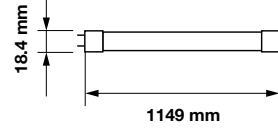

T5-Glass Plastic-120cm
16w VT-1225

SKU: 6320 - 4000K Day White 3800157619295
SKU: 6321 - 6500K White 3800157619301

EQ. Watts:	28w
Voltage/Frequency:	AC:220-240V,50Hz
Luminous Flux:	1600lm
LED Type:	SMD
CRI:	>80

PF:	>0.5
Beam Angle:	160°
Body Type:	Glass with PET
Holder:	G5
Instant start :	0-100% in < 1s

On/Off:	>15,000
Life span:	20,000 Hours
Gross weight:	208g
Dimension:	18.4x1149mm
Box Qty:	25 Pcs