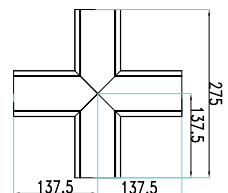

: SKU:399 | 4000K DAY WHITE