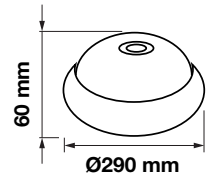

Dome Sensor Series

12w VT-8017

SKU: 5057 - 3000K Warm White 3800157605250
SKU: 5058 - 4000K Day White 3800157605267
SKU: 5059 - 6400K White 3800157605274