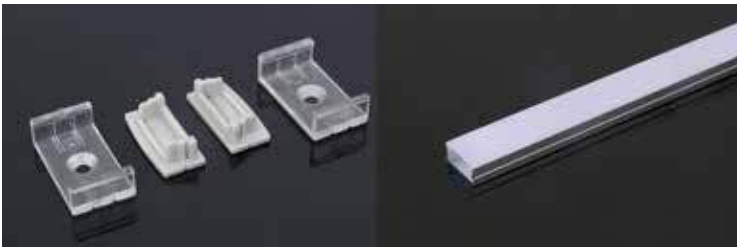

Aluminium Profiles-Milky

Model No:	VT-8108
SKU:	3352
Dimension:	2000x23.5x10mm
Color of Fixture:	Milky
EAN:	3800157636803

Aluminium Profiles-White Housing

Model No:	VT-8108-W
SKU:	3367
Dimension:	2000x23.5x10mm
Color of Fixture:	White
EAN:	3800157640176

Box Qty. 120 Pcs