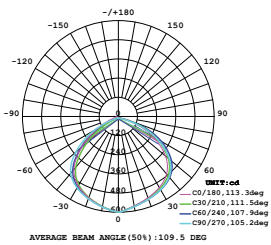

LUMINOUS INTENSITY DISTRIBUTION DIAGRAM