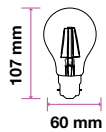

Clear Glass-Filament-A67-E27

8W VT-1978

SKU: 4407 - 2700K Warm White 3800157606165
SKU: 4409 - 6400K White 3800157606189

EQ. Watts:	60w
Voltage/Frequency:	AC:220-240V,50Hz
Luminous Flux:	800lm
Commercial Type:	A67

LED Type:	Filament
CRI:	>80
PF:	>0.5
Base:	E27

Beam Angle:	300°
Body Type:	Glass
Dimension:	67x123mm
Box Qty:	100 Pcs