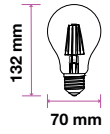

Clear Filament-A70-E27

12.5W VT-2133

SKU: 7460 - 6500K White 3800157637893
SKU: 7458 - 3000K Warm White 3800157637879
SKU: 7459 - 4000K Day White 3800157637886

EQ. Watts:	100w
Voltage/Frequency:	AC:220-240V,50Hz
Luminous Flux:	1550lm
Commercial Type:	A70

LED Type:	Filament
CRI:	>80
PF:	>0.5
Base:	E27

Beam Angle:	330°
Body Type:	Glass
Dimension:	70x132mm
Box Qty:	50 Pcs

Clear Glass-Filament-ST26-E14

2W VT-1952

SKU: 4445 - 4000K Day White 3800157607865
SKU: 4446 - 6400K White 3800157607872

EQ. Watts:	20w
Voltage/Frequency:	AC:220-240V,50Hz
Luminous Flux:	180lm
Commercial Type:	ST26

LED Type:	Filament
CRI:	>80
PF:	>0.4
Base:	E14

Beam Angle:	300°
Body Type:	Glass
Dimension:	26x58mm
Box Qty:	100 Pcs

Clear Glass-Filament-Candle-E14

4W VT-1986

SKU: 4301 - 2700K Warm White 3800230629951

EQ. Watts:	40w
Voltage/Frequency:	AC:220-240V,50Hz
Luminous Flux:	400lm
Commercial Type:	Candle

LED Type:	Filament
CRI:	>80
PF:	>0.4
Base:	E14

Beam Angle:	300°
Body Type:	Glass
Dimension:	35x100mm
Box Qty:	100 Pcs

Clear Glass-Filament-Candle-E14

4W VT-1986C

SKU: 43011 - 2700K Warm White 3800157624114

EQ. Watts:	40w
Voltage/Frequency:	AC:220-240V,50Hz
Luminous Flux:	400lm
Commercial Type:	Candle

LED Type:	Filament
CRI:	>80
PF:	>0.4
Base:	E14

Beam Angle:	300°
Body Type:	Glass
Dimension:	35x100mm
Box Qty:	100 Pcs

Clear Glass-Filament-Candle-E14

4W VT-1986DC

SKU: 43651 - 2700K Warm White 3800157624176

EQ. Watts:	30w
Voltage/Frequency:	AC:220-240V,50Hz
Luminous Flux:	350lm
Commercial Type:	Candle

LED Type:	Filament
CRI:	>80
PF:	>0.5
Base:	E14

Beam Angle:	300°
Body Type:	Glass
Dimension:	35x100mm
Box Qty:	100 Pcs