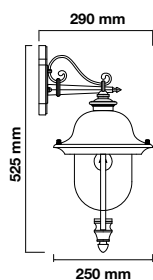

Wall Lamp

VT-852

SKU: 7531

3800157630078

Voltage:	AC:220-240V,50Hz
Max.Watts:	60W
IP Rating:	IP44
Holder:	E27
Color of Fixture:	Matt Black
Body Type:	Aluminium, Glass
Size:	290x250x525mm
Box Qty:	6 Pcs