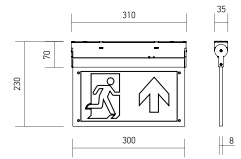

Emergency Operation Time:	>3 Hours
Battery:	Ni-Cd 4.8V,600mAh
Recharging Time:	24 Hours
Test Button:	Green Light Indicator Test Button
Stickers:	4 Stickers
Legends:	4 Way Legend Available
Mode Of Operation:	Maintained
Box Qty:	10 Pcs