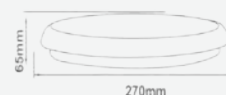

Slim Domelight

- AC:220-240V,50/60Hz
- 110° Beam Angle
- SMD LED chip type
- Body Material - PC
- 30,000 Life Hours
- CRI >80
- IP Rating IP65

5 YEAR
WARRANTY*

MODEL	WATTS	LUMENS	BOX QTY.	SKU: 820 | 4000K DAY WHITE
VT-12S	12w	1440	10 pcs