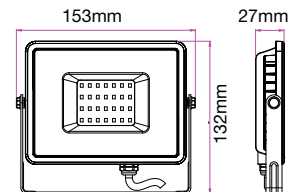

VT-20-B

- SKU: 439 | 3000K WARM WHITE
- SKU: 440 | 4000K DAY WHITE
- SKU: 441 | 6400K WHITE

WATTS	LUMENS	BOX QTY.
20w	1600	20 pcs