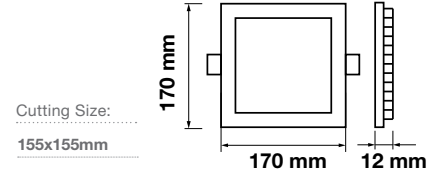

Emergency Pack:	Available	LED Type:	SMD	Body Type:	Aluminium
Voltage/Frequency:	AC:85-265V,50/60Hz	CRI:	>80	Dimension:	170x170x12mm
Luminous Flux:	1000lm	PF:	>0.6	Box Qty:	20 Pcs
Beam Angle:	120°	Shape:	Square