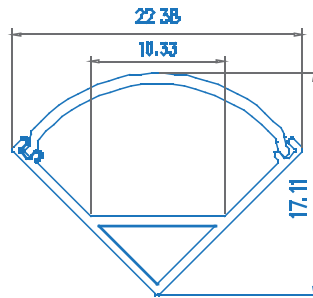

Aluminium Profile-Milky

Model No:	VT-7109
SKU:	9947
Dimension:	22x17x1000mm
Color of Fixture:	Milky
EAN:	3800157617208
Box Qty.	150 Pcs