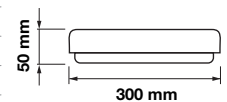

Sensor Compatible:	Yes
Voltage/Frequency:	AC:100-240V,50/60Hz
Luminous Flux:	2000lm
IP Rating:	IP44
CRI:	>80
PF:	>0.9

Beam Angle:	110°
Color of Fixture:	White
Body Type:	PC
Shape:	Square
Dimension:	300x300x50mm
Box Qty:	10 Pcs