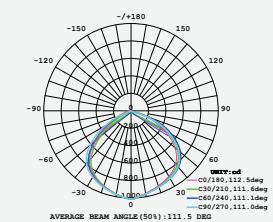

LUMINOUS INTENSITY DISTRIBUTION DIAGRAM