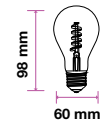

SpecialBulbs

Smoky Filament-S200-E27

8W VT-2188D

SKU: 7465 - 2000K Warm White 3800157637404

EQ. Watts:	30w
Voltage/Frequency:	AC:220-240V,50Hz
Luminous Flux:	350lm
Commercial Type:	S200

LED Type:	Filament
CRI:	>80
PF:	>0.5
Base:	E27

Beam Angle:	340°
Body Type:	Glass
Dimension:	180x390mm
Box Qty:	4 Pcs

SpecialBulbs

Filament-R125-E27

8W VT-2198D

SKU: 7468 - 6500K White 3800157639187
SKU: 7466 - 2700K Warm White 3800157639163
SKU: 7467 - 4000K Day White 3800157639170

EQ. Watts:	50w
Voltage/Frequency:	AC:220-240V,50Hz
Luminous Flux:	600lm
Commercial Type:	R125

LED Type:	Filament
CRI:	>80
PF:	>0.5
Base:	E27

Beam Angle:	110°
Body Type:	Glass
Dimension:	125x182mm
Box Qty:	24 Pcs

Amber Cover -Filament-A60-E27

3W VT-2063

SKU: 7219 - 2200K Warm White 3800157617277

EQ. Watts:	20w
Voltage/Frequency:	AC:220-240V,50Hz
Luminous Flux:	150lm
Commercial Type:	A60

LED Type:	Filament
CRI:	>80
PF:	>0.4
Base:	E27

Beam Angle:	300°
Body Type:	Glass
Dimension:	60x105mm
Box Qty:	100 Pcs

Amber Cover -LED Filament Bulbs

4W VT-2154

SKU: 7335 - 2200K Warm White 3800157625197

EQ. Watts:	40w
Voltage/Frequency:	AC:220-240V,50Hz
Luminous Flux:	360lm
Commercial Type:	A60

LED Type:	Filament
CRI:	>80
PF:	>0.5
Base:	E27

Beam Angle:	300°
Body Type:	Glass
Dimension:	60x98mm
Box Qty:	50 Pcs