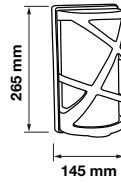

Wall Lamp
VT-745-B

SKU: 7064

3800157614399

Voltage:	AC:220-240V,50Hz
Max.Watts:	40W
IP Rating:	IP54
Holder:	E27
Color of Fixture:	Matt Black
Body Type:	Aluminium
Size:	145X265mm
Box Qty:	12 Pcs