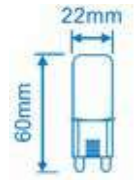

Capsules-G9

5W VT-2175D

SKU: 7429 - 3000K Warm White 3800157637046
SKU: 7430 - 4000K Day White 3800157637053
SKU: 7431 - 6400K White 3800157637060

DIMMABLE

EQ. Watts: 50w
Voltage/Frequency: AC:200-240V,50/60Hz
Luminous Flux: 500lm
LED Type: SMD

CRI: >80
PF: >0.4
Base: G9
Beam Angle: 300°

Body Type: Ceramic
Dimension: 22x60mm
Box Qty: 600 Pcs

Capsules-G9

5.5W VT-2177

SKU: 7432 - 3000K Warm White 3800157637077
SKU: 7433 - 4000K Day White 3800157637084
SKU: 7434 - 6400K White 3800157637091

EQ. Watts: 50w
Voltage/Frequency: AC:200-240V,50/60Hz
Luminous Flux: 550lm
LED Type: SMD

CRI: >80
PF: >0.4
Base: G9
Beam Angle: 300°

Body Type: Ceramic
Dimension: 16x63mm
Box Qty: 600 Pcs

NEW

Capsules-G9

6W VT-2227

SKU: 2719 - 3000K Warm White 3800157644426
SKU: 2720 - 4000K Day White 3800157644433
SKU: 2721 - 6400K White 3800157644440

EQ. Watts: 45
Voltage/Frequency: AC:220-240V,50Hz
Luminous Flux: 550lm
LED Type: SMD

CRI: >80
PF: >0.5
Base: G9
Beam Angle: 300°

Body Type: Plastic
Dimension: 19x68mm
Box Qty: 200 Pcs

NEW

Capsules-G9

7W VT-2228

SKU: 2722 - 3000K Warm White 3800157644457
SKU: 2723 - 4000K Day White 3800157644464
SKU: 2724 - 6400K White 3800157644471

EQ. Watts: 50
Voltage/Frequency: AC:220-240V,50Hz
Luminous Flux: 650lm
LED Type: SMD

CRI: >80
PF: >0.5
Base: G9
Beam Angle: 300°

Body Type: Plastic
Dimension: 23x70mm
Box Qty: 200 Pcs