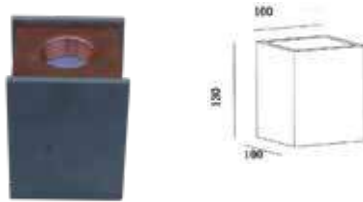

Fitting-Square Metal-1XGU10

Model No	VT-860-MRM
SKU:	3141
Base:	GU10
Material:	Gypsum with metal
Shape:	Square
Color of Fixture:	Grey+Matt Rose Gold
Dimension:	100x100x130mm
Cutting Size:	N/A
EAN:	3800157635400
Box Qty:	12pcs