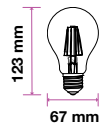

EQ. Watts:	60w
Voltage/Frequency:	AC:220-240V,50Hz
Luminous Flux:	800lm
Commercial Type:	A67

LED Type:	Filament
CRI:	>80
PF:	>0.5
Base:	E27

Beam Angle:	300°
Body Type:	Glass
Dimension:	67x123mm
Box Qty:	100 Pcs