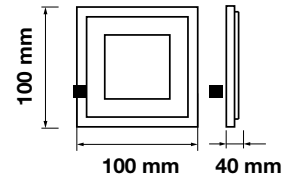

Glass Panel-Square

**6w VT-602G SQ**

SKU: 4738 - 3000K Warm White 3800230622877  
 SKU: 6276 - 4000K Day White 3800157615747  
 SKU: 4737 - 6400K White 3800230622860

Cutting Size:  
75x75mm

Emergency Pack: Available  
 Voltage/Frequency: AC:100-240V,50/60Hz  
 Luminous Flux: 420lm  
 Beam Angle: 120°