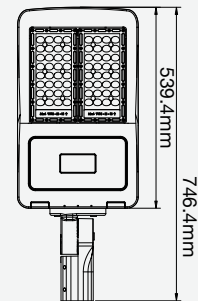

VT-152ST

SKU: 887 | 4000K DAY WHITE
SKU: 888 | 6400K WHITE

WATTS	LUMENS	BOX QTY.
150w	21000	1 pcs