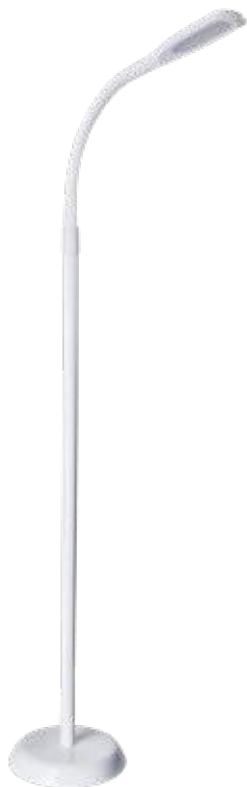

Floor Lamp

7W VT-7700

SKU White: 8507 - 4000K Day White 3800157620406
SKU Black: 8508 - 4000K Day White 3800157620413

Built In LED

Voltage/Frequency:	AC:100-240V,50/60Hz
Luminous Flux:	420lm
CRI:	>80
PF:	>0.5
Beam Angle:	120°
Body Type:	ABS+Metal
Dimension:	Ø220x440x1405mm
Box Qty:	3 Pcs