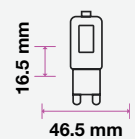

MODEL	WATTS	EQ.WATTS	LUMENS	BASE	BOX QTY.
VT-203	2.5w	20w	200	G9	200 pcs

- SKU: 243 | 3000K WARM WHITE
- SKU: 244 | 4000K DAY WHITE
- SKU: 245 | 6400K WHITE