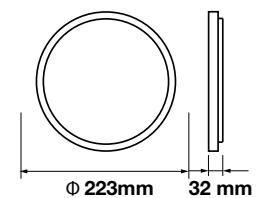

Cutting Size: 75-100mm

SKU: 739 | 3000K WARM WHITE  
 SKU: 740 | 4000K DAY WHITE  
 SKU: 741 | 6400K WHITE

MODEL	WATTS	LUMENS	BOX QTY.
VT-625RD	24w	1800	20 pcs

Cutting Size: 75-200mm