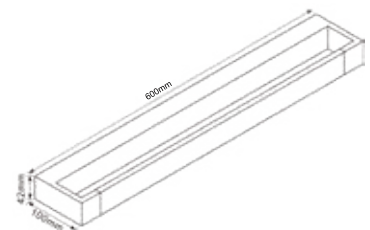

Modern Wall Lights

12w VT-712

Sensor Compatible: **Yes**
Voltage/Frequency: **AC:100-240V,50/60Hz**
Luminous Flux: **1100lm**
IP Rating: **IP20**
CRI: **>80**

PF: **>0.5**
Beam Angle: **360°**
Body Type: **Aluminium+Acrylic**
Dimension: **260x125x55mm**
Box Qty: **20 Pcs**