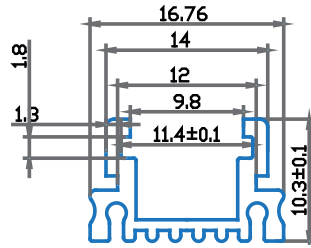

Aluminium Profile-Transparent

Model No:	VT-7101-T
SKU:	9981
Dimension:	16.76x10.3x1000mm
Color of Fixture:	Transparent
EAN:	3800230622129
Box Qty.	100 Pcs