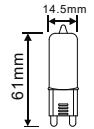

EQ. Watts:	30w
Voltage/Frequency:	AC:220-240V, 50/60Hz
Luminous Flux:	330lm
LED Type:	COB

CRI:	>80
PF:	>0.7
Base:	G9
Beam Angle:	300°

Body Type:	Glass
Dimension:	14.5x61mm
Box Qty:	450 Pcs