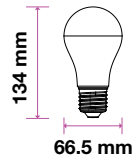

EQ. Watts:	75w
Voltage/Frequency:	AC:220-240V,50Hz
Luminous Flux:	1055lm
Commercial Type:	A65

LED Type:	SMD
CRI:	>95
PF:	>0.5
Base:	E27

Beam Angle:	200°
Body Type:	Thermoplastic
Dimension:	66.5x134mm
Box Qty:	100 Pcs