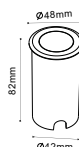

Round Steplight

SKU: 1464 - 6500K White

3800157643627

1W VT-1151

Sensor Compatible:	Yes
Voltage/Frequency:	AC:220-240V,50/60Hz
Luminous Flux:	50lm
LED Type:	SMD
CRI:	>80
PF	>0.4

Beam Angle:	90°
Body Type:	PC
Color of Fixture:	Silver+Black
Shape:	Round
Dimension:	Ø48X82mm
Cutting Size:	Ø43mm
Box Qty:	50 Pcs

NEW