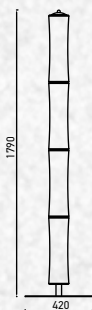

Floor Lamps

65W VT-7096

SKU: 3977 3000K Warm White 3800157636711

Voltage/Frequency:	AC:220-240V,50Hz
Luminous Flux:	4300lm
LED Type:	SMD
CRI:	>80
PF:	>0.9
Beam Angle:	120°
No. of LED:	864 pcs
Material :	PC
Unit GW :	6.50 Kgs
Life Span:	30,000 Hours
Size :	ø125x1680mm
Box Qty:	1Pcs

Indoor / Outdoor
Decorative Lights

NEW