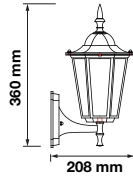

Wall Lamp
VT-749-W

SKU: 7067 3800157616201

Voltage:	AC:220-240V,50Hz
Max.Watts:	40W
IP Rating:	IP44
Holder:	E27
Color of Fixture:	Matt White
Body Type:	Aluminium+Glass
Size:	208x360x170mm
Box Qty:	10 Pcs