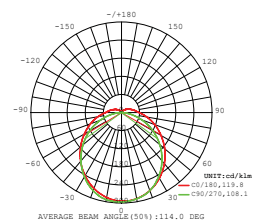

LINEAR MASTER TRUNKING
SKU: 1361 | 4000K DAY WHITE

120° LENS

DIMMABLE