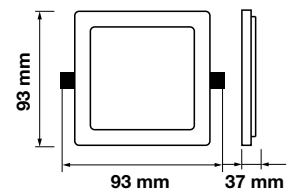

LED MINI PANELS

Square Edge Series

V-TAC's Round Edge Panel has an elegant, classic design that lights up all the way to the edges — giving a contemporary lighting effect that is ideal for residential, office, or commercial indoor areas. The quick connector feature lessens set-up time brought by complicated wirings. Built with the most stable drivers in the market, have low maintenance panels without the flashes and the flickers.

- **Quick Connector**
- **SMD LED Type**
- **30,000 hrs Lifespan**
- **120° Beam Angle**
- **AC:220-240V,50Hz**
- **CRI: >80**
- **ABS+Plastic Body**

5 YEAR WARRANTY*

SKU: 623 | 3000K WARM WHITE
SKU: 624 | 4000K DAY WHITE
SKU: 625 | 6400K WHITE

MODEL	WATTS	LUMENS	BOX QTY.
VT-608SQ	8w	800	100 pcs

Cutting Size: 70 X 70mm

SKU: 617 | 3000K WARM WHITE
SKU: 618 | 4000K DAY WHITE
SKU: 619 | 6400K WHITE

MODEL	WATTS	LUMENS	BOX QTY.
VT-615SQ	15w	1500	40 pcs