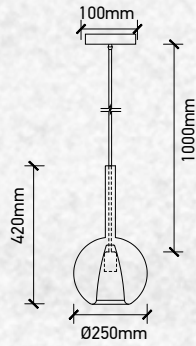

Model:	VT-7304-GW
SKU:	3876
EAN:	3800157620949
Size:	250x420x1000mm
Box Qty:	8Pcs
Material:	Glass+Metal

Double Glass-Gungrey-White