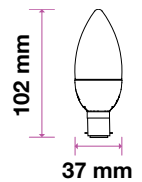

MODEL	WATTS	EQ.WATTS	LUMENS	BASE	SHAPE	BOX QTY.
VT-299D	5.5w	40w	470	B15	Candle	200 pcs

SKU: 861 | 3000K WARM WHITE