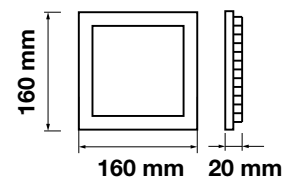

Emergency Pack: Available
Voltage/Frequency: AC:85-265V,50/60Hz
Luminous Flux: 1500lm
Beam Angle: 120°

LED Type: SMD
CRI: >80
PF: >0.9
Shape: Square

Body Type: Aluminium(PKW)
Dimension: 160x160x20mm
Box Qty: 20 Pcs