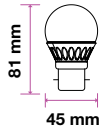

Bulbs-G45-B22

5.5W VT-2197D

SKU: 7419 - 2700K Warm White 3800157633079

EQ. Watts:	50w
Voltage/Frequency:	AC:220-240V,50Hz
Luminous Flux:	470lm
Commercial Type:	G45

LED Type:	SMD
CRI:	>80
PF:	>0.7
Base:	B22

Beam Angle:	200°
Body Type:	ThermoPlastic
Dimension:	45x81mm
Box Qty:	100 Pcs

Bulbs-G45-B22

6W VT-1973

SKU: 4441 - 2700K Warm White 3800157607674

EQ. Watts:	40w
Voltage/Frequency:	AC:220-240V,50Hz
Luminous Flux:	470lm
Commercial Type:	G45

LED Type:	SMD
CRI:	>80
PF:	>0.5
Base:	B22

Beam Angle:	180°
Body Type:	ThermoPlastic
Dimension:	45x80mm
Box Qty:	100 Pcs