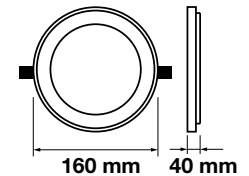

Glass Panel-Round
12W VT-1202G RD

SKU: 4744 - 3000K Warm White 3800230622938
SKU: 6279 - 4000K Day White 3800157615778
SKU: 4743 - 6400K White 3800230622921

Emergency Pack: **Available**
Voltage/Frequency: **AC:100-240V,50/60Hz**
Luminous Flux: **840lm**
Beam Angle: **120°**

LED Type: **SMD**
CRI: **>80**
PF: **>0.9**
Shape: **Round**

Cutting Size:
Ø120mm