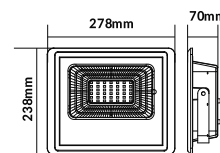

NEW

Solar-Floodlight
60W VT-60W

SKU: 8575 - 4000K Day White

3800157645607

Solar
Lights

UV
PROTECTION

IP65
RATING

Battery: 10000mAh

Charging Time: 4 Hours

CRI: >70

Voltage/Frequency: DC:6.4V

Working Time: 8 Hours

Body Type: Aluminium

Luminous Flux: 1650lm

IP Rating: IP65

Dimension: 270x70x238mm

Color of Fixture: Black

Beam Angle: 120°

Box Qty: 5Pcs

NEW

Solar-Floodlight
100W VT-100W

SKU: 8576 - 4000K Day White

3800157645614

Solar
Lights

UV
PROTECTION

IP65
RATING

Battery: 15000mAh

Charging Time: 4 Hours

CRI: >70

Voltage/Frequency: DC:6.4V

Working Time: 8 Hours

Body Type: Aluminium

Luminous Flux: 2450lm

IP Rating: IP65

Dimension: 325x85x280mm

Color of Fixture: Black

Beam Angle: 120°

Box Qty: 2Pcs

NEW

Solar-Floodlight
200W VT-200W

SKU: 8577 - 4000K Day White

3800157645621

Solar
Lights

UV
PROTECTION

IP65
RATING

Battery: 20000mAh

Charging Time: 4 Hours

CRI: >70

Voltage/Frequency: DC:10V

Working Time: 8 Hours

Body Type: Aluminium

Luminous Flux: 3100lm

IP Rating: IP65

Dimension: 353x90x304mm

Color of Fixture: Black

Beam Angle: 120°

Box Qty: 2Pcs

NEW

Solar-Floodlight
300W VT-300W

SKU: 8578 - 4000K Day White

3800157645638

Solar
Lights

UV
PROTECTION

IP65
RATING

Battery: 25000mAh

Charging Time: 4 Hours

CRI: >70

Voltage/Frequency: DC:10V

Working Time: 8 Hours

Body Type: Aluminium

Luminous Flux: 4200lm

IP Rating: IP65

Dimension: 437x90x356mm

Color of Fixture: Black

Beam Angle: 120°

Box Qty: 2Pcs

Floodlight-Infrared-RGB
10W VT-4711RF

SKU: 5894 - RGB

3800157617512

IP65
RATING

Sensor Compatible: Yes

CRI: >80

Body Type: Die Cast Aluminium

Voltage/Frequency: AC:220-240V,50/60Hz

PF: >0.9

Dimension: 87X115X85mm

Luminous Flux: 800lm

IP Rating: IP65

Box Qty: 20 Pcs

Color of Fixture: White