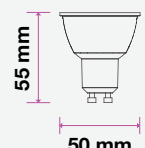

MODEL	WATTS	EQ.WATTS	LUMENS	BASE	SHAPE	BOX QTY.
VT-275D	5w	35w	380	GU10		192 pcs

SKU: 109 | 3000K WARM WHITE
SKU: 512 | 4000K DAY WHITE
SKU: 897 | 6400K WHITE