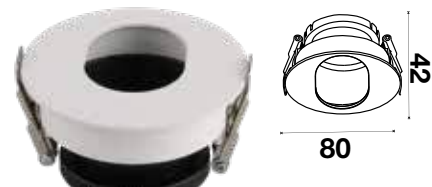

Fitting Round-GU10

Model No	VT-874-WB
SKU:	3161
Base:	GU10
Material:	Aluminium+PC
Shape:	Round
Color of Fixture:	White+Black
Dimension:	80x42mm
Cutting Size:	75mm
EAN:	3800157639040
Box Qty:	50 Pcs