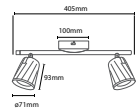

Double Head

12w VT-812-B

SKU: 8255 - 3000K Warm White
SKU: 8257 - 4000K Day White

3800157627054
3800157627078

Sensor Compatible:	Yes
Voltage/Frequency:	AC:220-240V,50/60Hz
Luminous Flux:	960lm
IP Rating:	IP20
CRI:	>80

PF:	>0.5
Beam Angle:	100°
Body Type:	Plastic+Metal
Dimension:	405x100x93mm
Box Qty:	12 Pcs