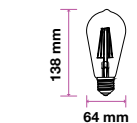

Amber Cover -Filament-ST64-E27

6W VT-1966

SKU: 4362 - 2200K Warm White 3800157602754

EQ. Watts:	45w
Voltage/Frequency:	AC:220-240V,50Hz
Luminous Flux:	500lm
Commercial Type:	ST64

LED Type:	Filament
CRI:	>80
PF:	>0.5
Base:	E27

Beam Angle:	300°
Body Type:	Glass
Dimension:	64x138mm
Box Qty:	50 Pcs