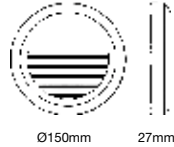

Sensor Compatible:	Yes
Voltage/Frequency:	AC:100-240V,50/60Hz
Luminous Flux:	60lm
LED Type:	SMD
CRI:	>80
PF	>0.5

Beam Angle:	55°
Body Type:	PC
Color of Fixture:	Grey
Shape:	Round
Dimension:	150x27mm
Cutting Size:	N/A
Box Qty:	50 Pcs