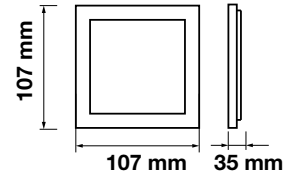

Emergency Pack:	Available
Voltage/Frequency:	AC:85-265V,50/60Hz
Luminous Flux:	800lm
Beam Angle:	120°

LED Type:	SMD
CRI:	>80
PF:	>0.9
Shape:	Square

Body Type:	Aluminium
Dimension:	107x107x35mm
Box Qty:	40 Pcs