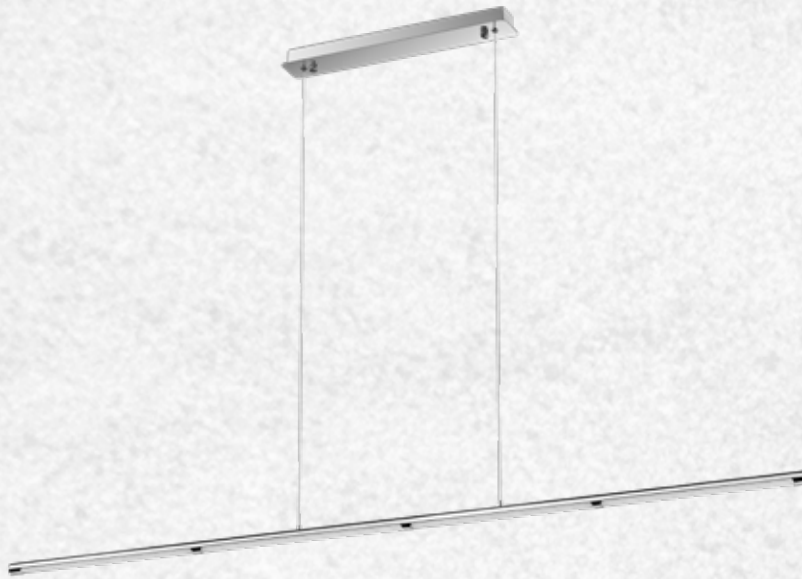

Designer Sleek Pendant-Chrome

36w VT-7036

Built In LED

SKU: 3892 - 4000K Day White

3800157621106

Voltage/Frequency: AC:220-240V,50Hz

Luminous Flux: 2700lm

LED Type: SMD

CRI: >80

PF: >0.8

Beam Angle: 120°

No. of LED: 180 pcs

Material : Stainless Steel+Metal+PMMA

Unit GW : 1.82 Kg

Life Span: 20,000 Hours

Size : 1820x55x800mm

Box Qty: 12Pcs

Designer Sleek Chrome Surface Lamp

36w VT-7037

Built In LED

SKU: 3893 - 4000K Day White

3800157621113

Voltage/Frequency: AC:220-240V,50Hz

Luminous Flux: 2700lm

LED Type: SMD

CRI: >80

PF: >0.8

Beam Angle: 120°

No. of LED: 180 pcs

Material : Stainless Steel+Metal+PMMA

Unit GW : 2.24 Kg

Life Span: 20,000 Hours

Size : 940x120x60mm

Box Qty: 6Pcs