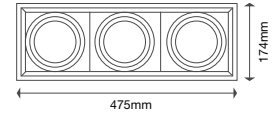

AR111-Accessories

Model No: VT-7223-B Dimension: 475x174mm
SKU: 3583 Cutting Size: 455x168 mm
Base: 3XAR111 EAN: 3800157607087
Material: Aluminium Box Qty: 12 Pcs
Color of Fixture: Black