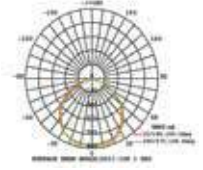

Body Type: **Aluminium**
Dimension: **110x112x22mm**
Box Qty: **40 Pcs**