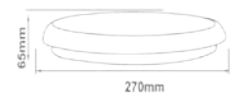

Slim Domelight with Emergency Backup

- AC:220-240V,50/60Hz
- 110° Beam Angle
- SMD LED chip type
- Body Material - PC
- 30,000 Life Hours
- CRI >80
- IP Rating IP65
- > 3 Hours emergency operation time
- Battery type -Ni-Cd 9.6V,1.0Ah
- Battery Charging Current - 60mA
- Battery Discharge Current - 200mA

3 YEAR
WARRANTY*

Emergency
Battery Backup

MODEL	WATTS	LUMENS	BOX QTY.	SKU: 822 | 4000K DAY WHITE
VT-12SE	14w	1440	10 pcs