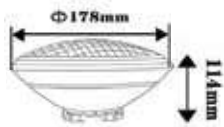

Commercial Type:	PAR56
Voltage/Frequency:	AC/DC:12V,50Hz
Luminous Flux:	1200lm
Beam Angle:	120°
CRI:	>80
IP Rating:	IP68
Body Type:	Glass
Dimension:	178x114mm
Cutting Size:	275x145mm
Box Qty:	12 Pcs