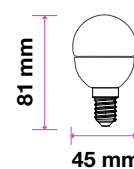

MODEL	WATTS	EQ.WATTS	LUMENS	BASE	SHAPE	BOX QTY.
VT-270	7w	45w	600	E14	P45	200 pcs

SKU: 863 | 3000K WARM WHITE
SKU: 864 | 4000K DAY WHITE
SKU: 865 | 6400K WHITE