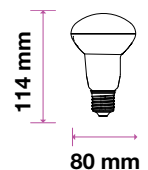

MODEL	WATTS	EQ.WATTS	LUMENS	BASE	SHAPE	BOX QTY.
VT-280	10w	75w	800	E27	R80	200 pcs
SKU: 135 | 3000K WARM WHITE SKU: 136 | 4000K DAY WHITE SKU: 137 | 6400K WHITE