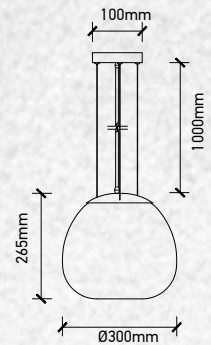

Designer Glass-Gun Grey

Model:	VT-7292
SKU:	3887
EAN:	3800157621052
Size:	Ø300x265x1000mm
Box Qty:	8Pcs
Material:	Glass