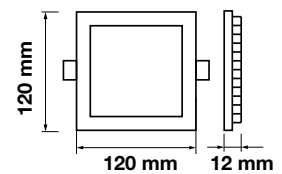

LED MINI PANELS

Square Premium Series Panel

V-TAC's efficient & trendy Premium Series Mini Panels are now upgraded with premium-quality Samsung LED chips for an even better lighting output and performance. Built with the most stable drivers in the market, have low maintenance panels without the flashes and the flickers. These square, slim & modern panels are ideal for residential, office, or commercial indoor lighting.

- **SMD LED Type**
- **30,000 hrs Lifespan**
- **120° Beam Angle**
- **AC:85-265V,50/60Hz**
- **CRI: >80**
- **Aluminium Body**

5 YEAR WARRANTY*

SKU: 703 | 3000K WARM WHITE
SKU: 704 | 4000K DAY WHITE
SKU: 705 | 6400K WHITE

MODEL	WATTS	LUMENS	BOX QTY.
VT-606SQ	6w	420	40 pcs

Cutting Size: 110x110mm

SKU: 709 | 3000K WARM WHITE
SKU: 710 | 4000K DAY WHITE
SKU: 711 | 6400K WHITE

MODEL	WATTS	LUMENS	BOX QTY.
VT-612SQ	12w	1000	20 pcs