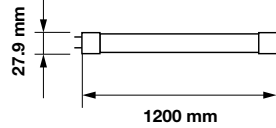

T8-Nano Plastic-120cm

18w VT-1277

SKU: 6263 - 3000K Warm White 3800157612135
SKU: 6273 - 4000K Day White 3800157615426
SKU: 6264 - 6400K White 3800157612142

3
YEAR
WARRANTY

Dummy Starter
Included