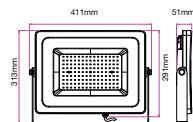

Slimline-White Body-White Wire

50w VT-4955W

SKU: 5827 - 6400K White 3800157615013

Sensor Compatible: **Yes**
Voltage/Frequency: **AC:220-240V,50/60Hz**
Luminous Flux: **4250lm**
Color of Fixture: **White**

CRI: **>70**
PF: **>0.9**
IP Rating: **IP65**
Beam Angle: **100°**

Body Type: **Die Cast Aluminium**
Dimension: **237x194x38mm**
Box Qty: **10 Pcs**

Slimline-White Body-White Wire

100w VT-49100W

SKU: 5844 - 4000K Day White 3800157615181

Sensor Compatible: **Yes**
Voltage/Frequency: **AC:220-240V,50/60Hz**
Luminous Flux: **8500lm**
Color of Fixture: **White**

CRI: **>70**
PF: **>0.9**
IP Rating: **IP65**
Beam Angle: **100°**

Body Type: **Die Cast Aluminium**
Dimension: **293x41x23mm**
Box Qty: **4 Pcs**

Slimline-White Body-White Wire

100w VT-49101W

SKU: 5970 - 3000K Warm White 3800157626231
SKU: 5971 - 4000K Day White 3800157626248
SKU: 5972 - 6400K White 3800157626255

Sensor Compatible: **Yes**
Voltage/Frequency: **AC:220-240V,50Hz**
Luminous Flux: **8500lm**
Color of Fixture: **White**

CRI: **>70**
PF: **>0.9**
IP Rating: **IP65**
Beam Angle: **100°**

Body Type: **Die Cast Aluminium**
Dimension: **291x240x30mm**
Box Qty: **4 Pcs**

Slimline-Black/Grey Body

150w VT-49150GB

SKU: 5858 - 3000K Warm White 3800157615327

Sensor Compatible: **Yes**
Voltage/Frequency: **AC:220-240V,50/60Hz**
Luminous Flux: **12750lm**
Color of Fixture: **Black+Grey**

CRI: **>70**
PF: **>0.9**
IP Rating: **IP65**
Beam Angle: **100°**

Body Type: **Die Cast Aluminium**
Dimension: **411x313x51mm**
Box Qty: **2 Pcs**

I Series-White Body

50w VT-4651W

SKU: 5906 - 6000K White 3800157619394

Sensor Compatible: **Yes**
Voltage/Frequency: **AC:200-240V,50Hz**
Luminous Flux: **4250lm**
Color of Fixture: **White**

CRI: **>70**
PF: **>0.9**
IP Rating: **IP65**
Beam Angle: **110°**

Body Type: **Aluminium**
Dimension: **255x196x36mm**
Box Qty: **10 Pcs**