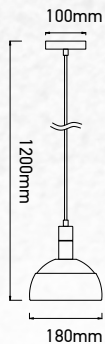

Pendant-Aluminium Shade-White

Model:	VT-7100-WH
SKU:	3920
EAN:	3800157626156
Size:	180x100x1200mm
Box Qty:	12Pcs
Material:	Plastic+Aluminium

Pendant-Aluminium Shade-Black

Model:	VT-7100-B
SKU:	3921
EAN:	3800157626163
Size:	180x100x1200mm
Box Qty:	12Pcs
Material:	Plastic+Aluminium