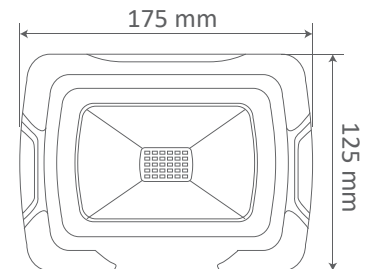

VT-11-R

SKU:502 | 4000K DAY WHITE

WATTS	LUMENS	BOX
10w	700	20 pcs

BATTERY
3.7V Li-Ion 3600mAh