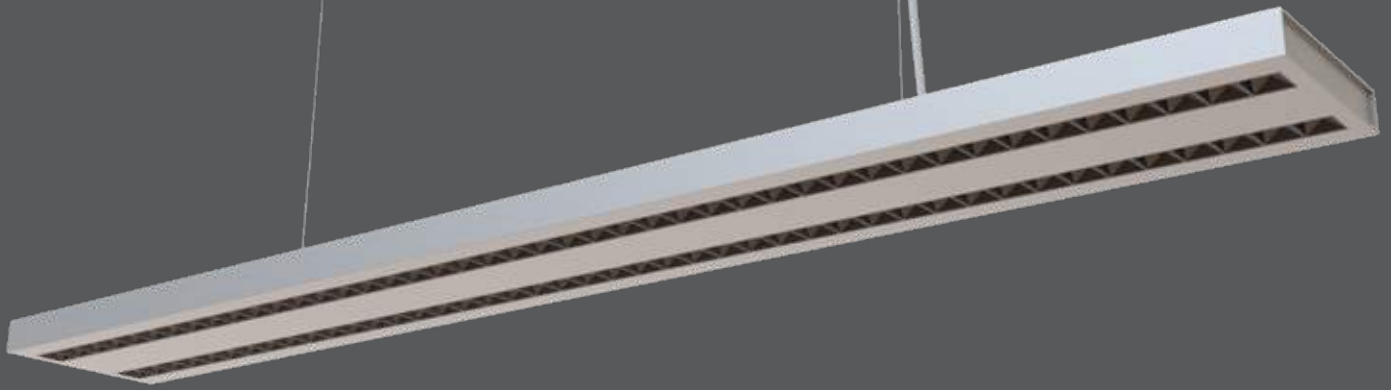

## LED LINEAR LIGHTS

**LINKABLE**  
UP TO 12 METERS TOGETHER