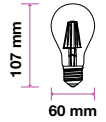

Frost Cover -Filament-A60-E27

6W VT-1935

SKU: 4482 - 6400K White 3800157609166

EQ. Watts:	55w
Voltage/Frequency:	AC:220-240V,50Hz
Luminous Flux:	660lm
Commercial Type:	A60

LED Type:	Filament
CRI:	>80
PF:	>0.5
Base:	E27

Beam Angle:	300°
Body Type:	Glass
Dimension:	60x107mm
Box Qty:	50 Pcs