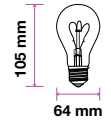

Amber Cover -LED Filament Bulbs

4W VT-2154

SKU: 7335 - 2200K Warm White 3800157625197

EQ. Watts:	40w
Voltage/Frequency:	AC:220-240V,50Hz
Luminous Flux:	360lm
Commercial Type:	A60

LED Type:	Filament
CRI:	>80
PF:	>0.5
Base:	E27

Beam Angle:	300°
Body Type:	Glass
Dimension:	60x98mm
Box Qty:	50 Pcs