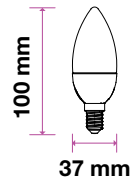

MODEL	WATTS	EQ.WATTS	LUMENS	BASE	SHAPE	BOX QTY.
VT-294D	5.5w	40w	470	E14	Candle	200 pcs
SKU: 859 | 3000K WARM WHITE