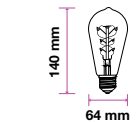

Beam Angle:	300°
Body Type:	Glass
Dimension:	64x140mm
Box Qty:	100 Pcs