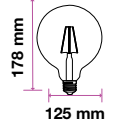

5W VT-2085D

SKU: 7415 - 2200K Warm White 3800157631990

EQ. Watts:	30w
Voltage/Frequency:	AC:220-240V,50/60Hz
Luminous Flux:	300lm
Commercial Type:	G125

LED Type:	Filament
CRI:	>80
PF:	>0.5
Base:	E27

Beam Angle:	300°
Body Type:	Glass
Dimension:	125x175mm
Box Qty:	20 Pcs

6W VT-2126

SKU: 7328 - 2200K Warm White 3800157624725

EQ. Watts:	55w
Voltage/Frequency:	AC:220-240V,50Hz
Luminous Flux:	480lm
Commercial Type:	G125

LED Type:	Filament
CRI:	>70
PF:	>0.5
Base:	E27

Beam Angle:	300°
Body Type:	Glass
Dimension:	125x175mm
Box Qty:	100 Pcs

8W VT-2018D

SKU: 7155 - 2200K Warm White 3800157612203

EQ. Watts:	60w
Voltage/Frequency:	AC:220-240V,50/60Hz
Luminous Flux:	700lm
Commercial Type:	G125

LED Type:	Filament
CRI:	>80
PF:	>0.7
Base:	E27

Beam Angle:	300°
Body Type:	Glass
Dimension:	125x177mm
Box Qty:	12 Pcs

12.5W VT-2153

SKU: 7456 - 2200K Warm White 3800157637855

EQ. Watts:	85w
Voltage/Frequency:	AC:220-240V,50Hz
Luminous Flux:	1240lm
Commercial Type:	G125

LED Type:	Filament
CRI:	>80
PF:	>0.5
Base:	E27

Beam Angle:	330°
Body Type:	Glass
Dimension:	125x178mm
Box Qty:	25 Pcs

NEW

Amber Cover -Filament-T30-E27

2W VT-2162

SKU: 7473 - 1800K Warm White 3800157640305

EQ. Watts:	9w
Voltage/Frequency:	AC:220-240V, 50Hz
Luminous Flux:	65lm
Commercial Type:	T30

LED Type:	Filament
CRI:	>80
PF:	>0.5
Base:	E27

Beam Angle:	300°
Body Type:	Glass
Dimension:	35x190mm
Box Qty:	100 Pcs