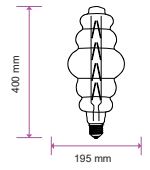

NEW

SpecialBulbs

Amber-S180-E27

8W VT-2169

SKU: 45661 - 2200K Warm White 3800157641210

Voltage/Frequency: AC:220-240V,50Hz

Luminous Flux: 620lm

Commercial Type: S180

LED Type: Filament

CRI: >80

PF: >0.45

Base: E27

Beam Angle: 300°

Body Type: Glass

Dimension: Ø195x400mm

Box Qty: 6 Pcs

NEW

SpecialBulbs

Smoky-S180-E27

8W VT-2169-S

SKU: 45671 - 2200K Warm White 3800157641227

Voltage/Frequency: AC:220-240V,50Hz

Luminous Flux: 240lm

Commercial Type: S180

LED Type: Filament

CRI: >80

PF: >0.45

Base: E27

Beam Angle: 300°

Body Type: Glass

Dimension: Ø195X400mm

Box Qty: 6 Pcs

NEW

SpecialBulbs

Filament-G100-E27

5W VT-2235

SKU: 2748 - 2200K Warm White 3800157645447

EQ. Watts: 25w

Voltage/Frequency: AC:170-240V,50Hz

Luminous Flux: 250lm

Commercial Type: G100

LED Type: SMD

CRI: >80

PF: >0.5

Base: E27

Beam Angle: 300°

Body Type: Glass

Dimension: Ø100x190mm

Box Qty:

NEW

SpecialBulbs

Amber Cover -Filament-T60-E27

5W VT-2245

SKU: 2749 - 2200K Warm White 3800157645454

EQ. Watts: 25w

Voltage/Frequency: AC:170-240V,50Hz

Luminous Flux: 250lm

Commercial Type: T60

LED Type: SMD

CRI: >80

PF: >0.5

Base: E27

Beam Angle: 300°

Body Type: Glass

Dimension: Ø60x183mm

Box Qty: