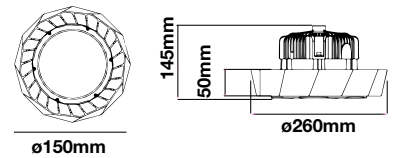

COVER OPTIONS