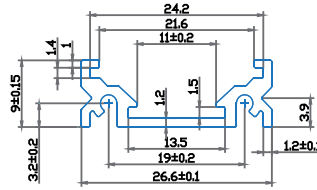

Aluminium Profile-Matt

Model No:	VT-7103-M
SKU:	9986
Dimension:	26.5x9x1000mm
Color of Fixture:	Matt
EAN:	3800230622174
Box Qty.	90 Pcs