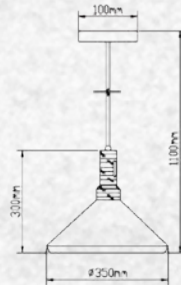

Model:	VT-7535-W
SKU:	3763
EAN:	3800157611367
Size:	350x300x1100mm
Box Qty:	8Pcs
Material:	Iron+Wooden Top

Wooden Top Iron-Black