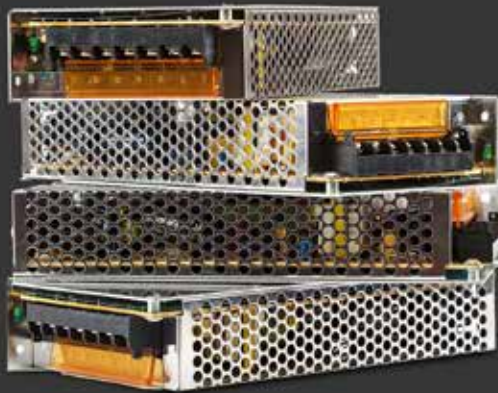

Power Supply

For LED Strip Lights