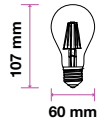

Frost Cover -Filament-A60-E27

7W VT-2047

SKU: 7181 - 2700K Warm White 3800157615570
SKU: 7182 - 4000K Day White 3800157615587
SKU: 7183 - 6400K White 3800157615594

EQ. Watts:	60w
Voltage/Frequency:	AC:220-240V,50/60Hz
Luminous Flux:	840lm
Commercial Type:	A60

LED Type:	Filament
CRI:	>80
PF:	>0.5
Base:	E27

Beam Angle:	300°
Body Type:	Glass
Dimension:	60x107mm
Box Qty:	50 Pcs