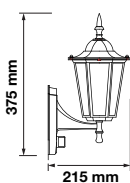

Wall Lamp

VT-751-W

SKU: 7071

3800157616249