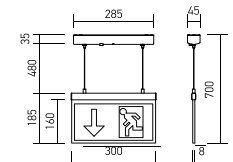

Emergency Operation Time:	>3 Hours
Battery:	Ni-Cd 4.8V,600mAh
Recharging Time:	24 Hours
Test Button:	Green Light Indicator Test Button
Stickers:	4 Stickers
Legends:	4 Way Legend Available
Mode Of Operation:	Maintained
Box Qty:	10 Pcs