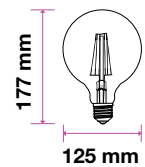

MODEL	WATTS	EQ.WATTS	LUMENS	BASE	SHAPE	BOX QTY.
VT-297	6w	55w	725	E27	G125	20 pcs

SKU: 291 | 2200K WARM WHITE