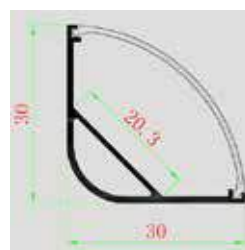

Aluminium Profiles-Milky-Set

Model No:	VT-8105
SKU:	3363
Dimension:	2000mm
Color of Fixture:	Milky
EAN:	3800157637039
Box Qty.	30 Pcs