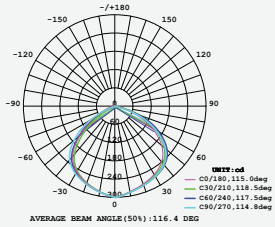

LUMINOUS INTENSITY DISTRIBUTION DIAGRAM