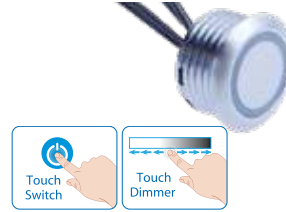

Strip-Controller-Dimmer

Model:	VT-2411
SKU:	3341
Input voltage:	DC:12V
EAN:	3800157636148
Box Qty.	500Pcs

Bed Light-Connector Terminal

Model:	VT-8070
SKU:	2555
EAN:	3800157632706
Box Qty.	400Pcs