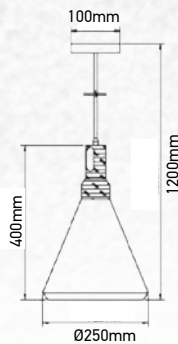

Wooden Top Iron-White

Model:	VT-7525-WH
SKU:	3761
EAN:	3800157611343
Size:	250x400x1200mm
Box Qty:	8Pcs
Material:	Iron+Wooden Top