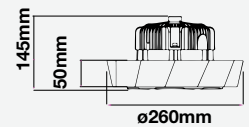

MODEL	WATTS	LUMENS	BEAM ANGLE	BOX QTY.
VT-9-120	120w	21600	120°	2 pcs

SKU: 568 | 4000K DAY WHITE
SKU: 569 | 6400K WHITE