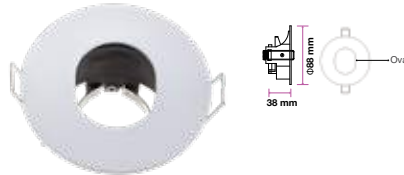

Fitting-Round-GU10

Model No	VT-786
SKU:	3612
Base:	GU10
Material:	Aluminium
Shape:	Round
Color of Fixture:	White
Dimension:	88x38mm
Cutting Size:	Ø75mm
EAN:	3800157607414
Box Qty:	100 Pcs