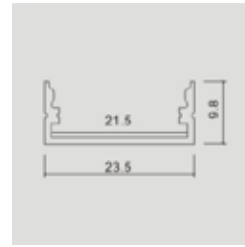

Aluminium Profiles-Milky

Model No:	VT-8108
SKU:	3352
Dimension:	2000x23.5x10mm
Color of Fixture:	Milky
EAN:	3800157636803

Aluminium Profiles-White Housing

Model No:	VT-8108-W
SKU:	3367
Dimension:	2000x23.5x10mm
Color of Fixture:	White
EAN:	3800157640176

Box Qty. 120 Pcs