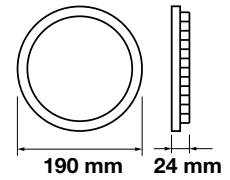

Body Type: Aluminium+Chrome
Dimension: Ø190x24mm
Box Qty: 20 Pcs