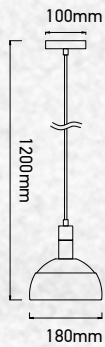

Pendant-Aluminium Shade-White

Model:	VT-7100-WH
SKU:	3920
EAN:	3800157626156
Size:	180x100x1200mm
Box Qty:	12Pcs
Material:	Plastic+Aluminium

Pendant-Aluminium Shade-Black

Model:	VT-7100-B
SKU:	3921
EAN:	3800157626163
Size:	180x100x1200mm
Box Qty:	12Pcs
Material:	Plastic+Aluminium