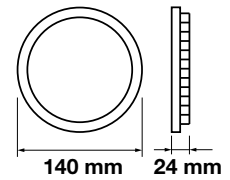

Slim Surface-Satin Nickel-Round

12w VT-1205SN

SKU: 6367 - 3000K Warm White 3800157621519
SKU: 6368 - 4000K Day White 3800157621526
SKU: 6369 - 6400K White 3800157621533

Emergency Pack: Available
Voltage/Frequency: AC:85-265V,50/60Hz
Luminous Flux: 1000lm
Beam Angle: 120°

LED Type: SMD
CRI: >80
PF: >0.6
Shape: Round

Body Type: Aluminium+Satin Nickel
Dimension: Ø140x24mm
Box Qty: 40 Pcs