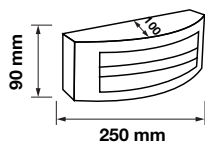

Wall Lamp

VT-7680

SKU: 7514 3800157617734

Voltage:	AC:220-240V
Max.Watts:	14W
IP Rating:	IP44
Holder:	E27
Color of Fixture:	Stainless Steel
Body Type:	Stainless Steel+PC
Size:	250x90x100mm
Box Qty:	12 Pcs