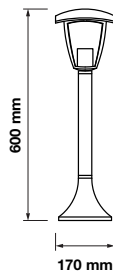

Color of Fixture: Black

Body Type: Aluminium+Glass

Size: 170x720mm

Box Qty: 10 Pcs