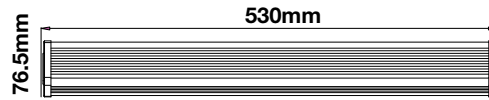

MODEL	WATTS	LUMENS	BEAM ANGLE	PF	CRI	LED	BODY	BOX QTY.
VT-9-109	100w	10000	90°	>0.9	>80	SMD	Aluminum	6 pcs

SKU: 589 | 4000K DAY WHITE
SKU: 590 | 6400K WHITE