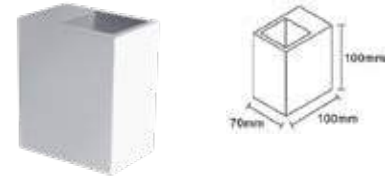

Fitting-Square-G9

Model No	VT-858SQ
SKU:	3695
Base:	G9
Material:	Gypsum
Shape:	Square
Color of Fixture:	White
Dimension:	70x100x100mm
Cutting Size:	N/A
EAN:	3800157633543
Box Qty:	24 Pcs