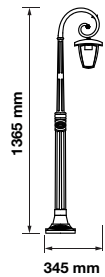

Stand Lamp
VT-737

SKU: 7060   3800157612630

Voltage:	AC:220-240V,50Hz
Max.Watts:	60W
IP Rating:	IP44
Holder:	E27
Color of Fixture:	Black
Body Type:	Aluminium+Glass
Size:	345x1365mm
Box Qty:	1 Pcs