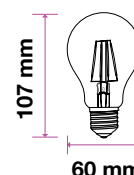

MODEL	WATTS	EQ.WATTS	LUMENS	BASE	SHAPE	BOX QTY.
VT-266	6w	55w	725	E27	A60	50 pcs

SKU: 286 | 2200K WARM WHITE