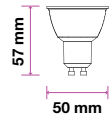

Spotlights-GU10-Lens-38°

7W VT-2666

SKU: 1657 - 3000K Warm White 3800157601641
SKU: 1658 - 4500K Day White 3800157601658
SKU: 1659 - 6000K White 3800157601665

EQ. Watts:	50w
Voltage/Frequency:	AC:220-240V,50Hz
Luminous Flux:	550lm
LED Type:	SMD

CRI:	>80
PF:	>0.5
Base:	GU10
Beam Angle:	38°

Body Type:	Plastic
Dimension:	50x57mm
Box Qty:	200 Pcs