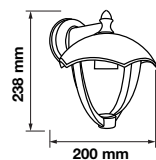

Wall Lamp
VT-731

SKU: 7047

3800157610407

Voltage:	AC:220-240V,50Hz
Max.Watts:	40W
IP Rating:	IP44
Holder:	E27
Color of Fixture:	Black
Body Type:	Aluminium+Glass
Size:	200x238mm
Box Qty:	6 Pcs