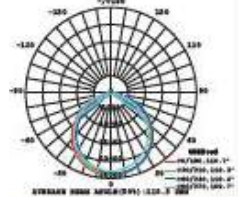

LUMINOUS INTENSITY DISTRIBUTION DIAGRAM