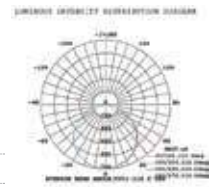

EU PLUG 3 METER WIRE

Sensor Compatible: **Yes**
Voltage/Frequency: **AC:220-240V,50Hz**
Luminous Flux: **2550lm**
Color of Fixture: **Black**

CRI: **>70**
PF: **>0.9**
IP Rating: **IP65**
Beam Angle: **100°**

Body Type: **Die Cast Aluminium**
Dimension: **243x275x184mm**
Box Qty: **10 Pcs**

Floodlight With Stand- EU Plug

50W VT-4250

SKU: 5930 - 6400K White

3800157622868