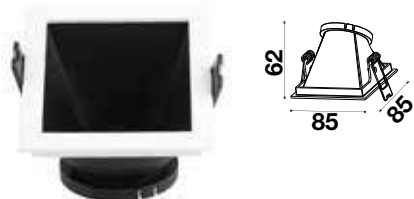

Fitting Square-GU10

Model No	VT-875-WB
SKU:	3165
Base:	GU10
Material:	Aluminium+PC
Shape:	Square
Color of Fxture:	White+Black
Dimension:	85x85x62mm
Cutting Size:	80x80mm
EAN:	3800157639088
Box Qty:	50 Pcs