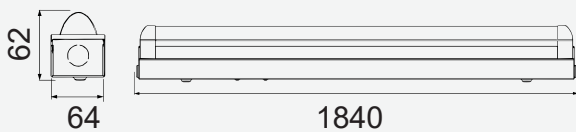

Emergency Pack (Optional)

m-pack SKU: 758 Compatible with Batten

Charging time::

≥24 HOURS

Charge current:

200 MA

Working time :

3 HOURS