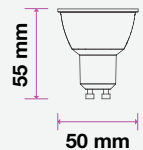

MODEL WATTS EQ.WATTS LUMENS BASE BOX QTY.
VT-277 7w 65w 480 GU10 200 pcs

SKU: 165 | 3000K WARM WHITE
SKU: 166 | 4000K DAY WHITE
SKU: 167 | 6400K WHITE