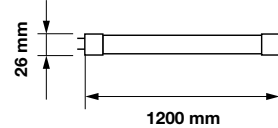

T8 Bread Tube-120cm
18w VT-1228-B

SKU: 6322 3800157619318

EQ. Watts:	36w
Voltage/Frequency:	AC:180-240V,50Hz
Luminous Flux:	1530lm
LED Type:	SMD
CRI:	>95

PF:	>0.9
Beam Angle:	160°
Body Type:	Glass with PET
Holder:	G13
Instant start :	0-100% in < 1s

On/Off:	>15,000
Life span:	20,000 Hours
Gross weight:	320g
Dimension:	26x1200mm
Box Qty:	25 Pcs