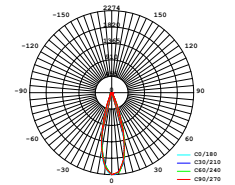

Tracklights-Smart Color Changing
15w VT-7715-B

SKU: 1457 - 3 IN 1 3800157637916

Sensor Compatible:	
Voltage/Frequency:	AC:220-240V,50/60Hz
Luminous Flux:	500
LED Type:	COB
CRI:	>80
PF:	>0.5

CCT AND DIMMING
VIA SMART PHONE APP

Beam Angle:	18°-48°
Color of Fixture:	Black
Body Type:	Aluminium
Life span:	30,000 Hours
Dimension:	250x141x60mm
Box Qty:	20 Pcs

CCT Adjustable
2800K/4000K/6000K

5 YEAR
WARRANTY