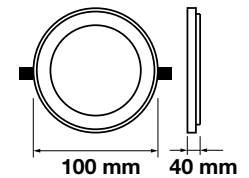

Glass Panel-Round
6W VT-602G RD

SKU: 4740 - 3000K Warm White 3800230622891
SKU: 6277 - 4000K Day White 3800157615754
SKU: 4739 - 6400K White 3800230622884

Emergency Pack: **Available**
Voltage/Frequency: **AC:100-240V,50/60Hz**
Luminous Flux: **420lm**
Beam Angle: **120°**

LED Type: **SMD**
CRI: **>80**
PF: **>0.9**
Shape: **Round**

Cutting Size:
Ø75mm