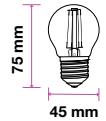

Frost Cover -Filament-P45-E14

4W VT-1835C

SKU: 44941 - 6400K White 3800157624268
3800157624282

EQ. Watts:	40w
Voltage/Frequency:	AC:220-240V,50Hz
Luminous Flux:	400lm
Commercial Type:	P45

LED Type:	Filament
CRI:	>80
PF:	>0.4
Base:	E14

Beam Angle:	300°
Body Type:	Glass
Dimension:	45x77mm
Box Qty:	100 Pcs