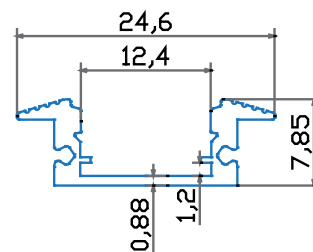

**Aluminium Profile-Milky**

Model No:	VT-7105
SKU:	9990
Dimension:	24.6x7.85x1000mm
Color of Fixture:	Milky
EAN:	3800230628077
Box Qty.	150 Pcs