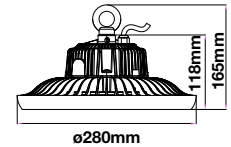

UFO-High Lumen-Meanwell Driver
100w VT-9107

SKU: 5588 - 6400K White 3800157622301

Sensor Compatible:	Yes
Voltage/Frequency:	AC:100-240V,50/60Hz
Luminous Flux:	13000lm
LED Type:	SMD

CRI:	>70
PF:	>0.9
Beam Angle:	90°
Body Type:	Die Cast Aluminium

IP Rating:	IP65
Dimension:	280x165mm
Box Qty:	4 Pcs

5 YEAR WARRANTY*

UFO-High Lumen-Meanwell Driver
100w VT-9117

SKU: 5586 - 6400K White 3800157622271
3800157622288

Sensor Compatible:	Yes
Voltage/Frequency:	AC:100-240V,50/60Hz
Luminous Flux:	13000lm
LED Type:	SMD

CRI:	>70
PF:	>0.9
Beam Angle:	120°
Body Type:	Die Cast Aluminium

IP Rating:	IP65
Dimension:	280x165mm
Box Qty:	4 Pcs

5 YEAR WARRANTY*

UFO-High Lumen-Meanwell Driver
500w VT-9500

SKU: 5607 - 4000K Day White 3800157625050
SKU: 5608 - 6400K White 3800157625067

Sensor Compatible:	Yes
Voltage/Frequency:	AC:90-295V,50Hz
Luminous Flux:	65000lm
LED Type:	SMD

CRI:	>80
PF:	>0.9
Beam Angle:	120°
Body Type:	Die Cast Aluminium

IP Rating:	IP65
Dimension:	Ø360
Box Qty:	1 Pcs

5 YEAR WARRANTY*