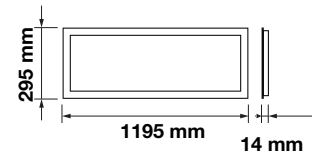

Body Type: Aluminium+PMMA+PS
Dimension: 1195x295x14mm
Box Qty: 6 Pcs