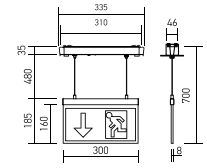

Exit Light-Hanging

2w VT-521-12

SKU: 8314 - 6000K White 3800157630788

Lamp Type:	16 SMD LEDs
Lumens:	160lm
Input Voltage:	AC:220-240V,50/60Hz
Protection Rating:	IP20
Material :	PC
Exit Lamp Type:	Recessed Hanging
Viewing Distance:	22 Meters From Both Sides

Emergency Operation Time:	>3 Hours
Battery:	Ni-Cd 4.8V,600mAh
Recharging Time:	12 Hours
Test Button:	Green Light Indicator Test Button
Stickers:	4 Stickers
Legends:	4 Way Legend Available
Mode Of Operation:	Maintained
Box Qty:	10 Pcs