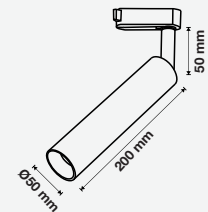

MODEL	WATTS	LUMENS	PF	CRI	BOX QTY.	BEAM ANGLE
VT-420-W	20w	1600	>0.9	>90	40 pcs	24°

SKU: 362 | 3000K WARM WHITE
SKU: 363 | 4000K DAY WHITE
SKU: 364 | 5000K WHITE