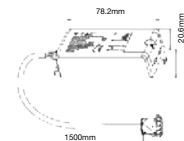

Body Type:	Plastic
IP Rating:	IP20
Dimension:	35.5x78.2x20.6mm
Box Qty:	100 Pcs