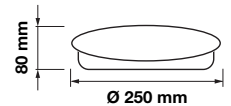

Beam Angle:	120°
Color of Fixture:	White
Body Type:	Metal+PMMA
Shape:	Round
Dimension:	Ø250x80mm
Box Qty:	16 Pcs