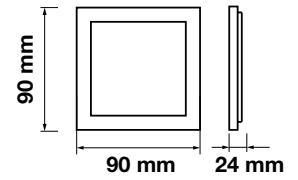

Slim Surface-Square

6W VT-605SQ

SKU: 4907 - 3000K Warm White 3800157605410
SKU: 4908 - 4000K Day White 3800157605427
SKU: 4909 - 6400K White 3800157605434

Emergency Pack: **Available**
Voltage/Frequency: **AC:85-265V,50/60Hz**
Luminous Flux: **420lm**
Beam Angle: **120°**

LED Type: **SMD**
CRI: **>80**
PF: **>0.9**
Shape: **Square**

Body Type: **Aluminium**
Dimension: **90x90x24mm**
Box Qty: **40 Pcs**