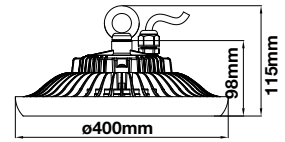

Sensor Compatible:	Yes
Voltage/Frequency:	AC:220-240V,50Hz
Luminous Flux:	16000lm
LED Type:	SMD
CRI:	>70
PF:	>0.9
Beam Angle:	90°
Body Type:	Die Cast Aluminium
IP Rating:	IP44
Dimension:	400x115mm
Box Qty:	2 Pcs

UFO-Highbay-90°
200w VT-9205

SKU: 5584 - 6400K White

3800157622097

Emergency Kit-Highbay

100w VT-599

SKU:8384

3800157639309

Box Qty.
6 Pcs

Voltage/Frequency:	AC:220-240V,50/60Hz
IP Rating:	IP44
Load Voltage:	DC:40-50V
Emergency Duration:	180mins
Battery:	DC:11.1V 6600mAh, Li-ion
Charging Time:	24 Hours
LED Driver Output Current:	2A Max
Output Emergency Power:	20W
Tc Max:	65
Ambient Temperature:	-5 to +40

Linear Highbay-120°
150w VT-9159

SKU: 56011 - 4000K Day White
SKU: 56021 - 6000K White

3800157624923
3800157624930

Sensor Compatible:	Yes
Voltage/Frequency:	AC:220-240V,50Hz
Luminous Flux:	13500lm
LED Type:	SMD
CRI:	>70

PF:	>0.9
Beam Angle:	100°
Body Type:	Die Cast Aluminium
IP Rating:	IP54
Dimension:	790X103.5X73.5mm
Box Qty:	1 Pcs

Linear Highbay-120°
200w VT-9209

SKU: 56031 - 4000K Day White
SKU: 56041 - 6000K White

3800157624947
3800157624954

Sensor Compatible:	Yes
Voltage/Frequency:	AC:220-240V,50Hz
Luminous Flux:	18000lm
LED Type:	SMD
CRI:	>70

PF:	>0.9
Beam Angle:	100°
Body Type:	Die Cast Aluminium
IP Rating:	IP54
Dimension:	1045x103.5x73.5mm
Box Qty:	1 Pcs