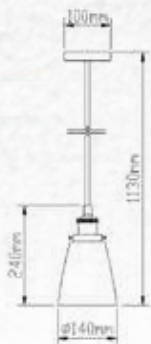

Amber Glass-Metal Series

Model:	VT-7140-A
SKU:	3736
EAN:	3800157611091
Size:	140x240x1130mm
Box Qty:	12Pcs
Material:	Glass+Metal