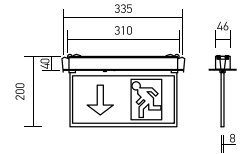

Lamp Type:	16 SMD LEDs
Lumens:	160lm
Input Voltage:	AC:220-240V,50/60Hz
Protection Rating:	IP20
Material :	PC
Exit Lamp Type:	Recessed Fixed
Viewing Distance:	22 Meters From Both Sides

Emergency Operation Time:	>3 Hours
Battery:	Ni-Cd 4.8V,600mAh
Recharging Time:	12 hours
Test Button:	Green Light Indicator Test Button
Stickers:	4 Stickers
Legends:	4 Way Legend Available
Mode Of Operation:	Maintained
Box Qty:	10 Pcs