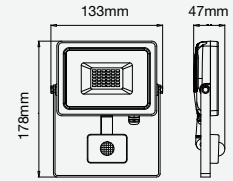

VT-10-S-B

SKU: 436 | 3000K WARM WHITE
SKU: 437 | 4000K DAY WHITE
SKU: 438 | 6400K WHITE

WATTS	LUMENS	BOX QTY.
10w	800	20 pcs