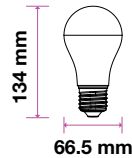

LED Type:	SMD
CRI:	>95
PF:	>0.5
Base:	E27

Beam Angle:	200°
Body Type:	Thermoplastic
Dimension:	66.5x134mm
Box Qty:	100 Pcs