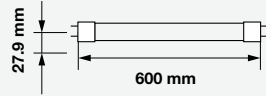

MODEL	WATTS	EQ.WATTS	LUMENS	WEIGHT-KG	BOX QTY.
VT-061	10w	18w	850	0.1264	25 pcs

SKU: 650 | 3000K WARM WHITE
SKU: 651 | 4000K DAY WHITE
SKU: 652 | 6400K WHITE