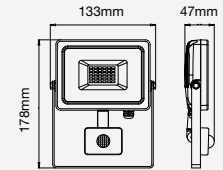

VT-10-S-W

SKU: 433 | 3000K WARM WHITE
SKU: 434 | 4000K DAY WHITE
SKU: 435 | 6400K WHITE

WATTS	LUMENS	BOX QTY.
10w	800	20 pcs