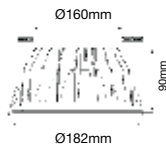

Reflector Series

20W VT-2620

SKU: 1103 - 6000K White

3800230622402

Sensor Compatible:	Yes
Voltage/Frequency:	AC:220-240V,50Hz
Luminous Flux:	1500lm
LED Type:	COB
CRI:	>80
PF:	>0.5

Beam Angle:	120°
Body Type:	PKW
Color of Fixture:	PKW
Shape:	Round
Dimension:	Ø182x90mm
Cutting Size:	Ø160mm
Box Qty:	18 Pcs