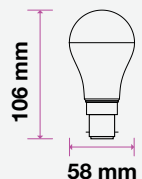

MODEL	WATTS	EQ.WATTS	LUMENS	BASE	SHAPE	BOX QTY.
VT-259D	9w	60	806	B22	A58	100 pcs

SKU: 852 | 3000K WARM WHITE