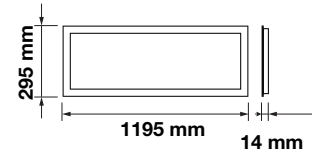

Body Type: Aluminium+PMMA+PS
Dimension: 1195x295x14mm
Box Qty: 6 Pcs