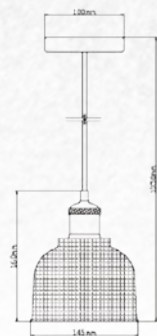

Red Glass-Metal Series

Model:	VT-7150-RG
SKU:	3731
EAN:	3800157611046
Size:	145x160x1050mm
Box Qty:	12Pcs
Material:	Glass+Metal