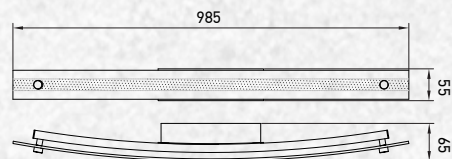

Designer Bend Glass-Surface Lamp

18w VT-7019 Built In LED

SKU: 3897 - 4000K Day white 3800157621151

Voltage/Frequency:	AC:220-240V,50Hz
Luminous Flux:	1350lm
LED Type:	SMD
CRI:	>80
PF:	>0.8
Beam Angle:	120°

No. of LED:	90 pcs
Material :	Stainless Steel+Metal+Glass
Unit GW :	1.50 Kg
Life Span:	20,000 Hours
Size :	985x55x65mm
Box Qty:	6Pcs

Designer Bend Glass-Hanging Pendant

18w VT-7020 Built In LED

SKU: 3898 - 4000K Day white 3800157621168

Voltage/Frequency:	AC:220-240V,50Hz
Luminous Flux:	1350lm
LED Type:	SMD
CRI:	>80
PF:	>0.8
Beam Angle:	120°

No. of LED:	90 pcs
Material :	Stainless Steel+Metal+Glass
Unit GW :	1.98 Kg
Life Span:	20,000 Hours
Size :	985x55x800mm
Box Qty:	6Pcs

Designer Bend Series - Surface Chrome

36w VT-7038 Built In LED

SKU: 3899 - 4000K Day white 3800157621175

Voltage/Frequency:	AC:220-240V,50Hz
Luminous Flux:	2700lm
LED Type:	SMD
CRI:	>80
PF:	>0.8
Beam Angle:	120°

No. of LED:	180 pcs
Material :	Stainless Steel+Metal+Glass
Unit GW :	3.53 Kg
Life Span:	20,000 Hours
Size :	985x120x75mm
Box Qty:	6Pcs