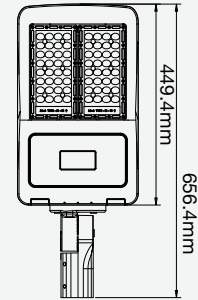

VT-102ST

SKU: 883 | 4000K DAY WHITE
SKU: 884 | 6400K WHITE

WATTS	LUMENS	BOX QTY.
100w	14000	1 pcs