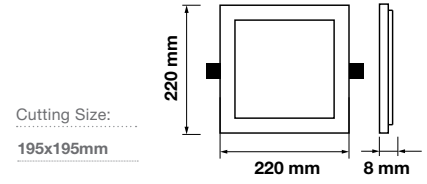

Emergency Pack:	Available	LED Type:	SMD	Body Type:	Aluminium
Voltage/Frequency:	AC:85-265V,50/60Hz	CRI:	>80	Dimension:	220x220x8mm
Luminous Flux:	2900lm	PF:	>0.9	Box Qty:	40 Pcs
Beam Angle:	120°	Shape:	Square