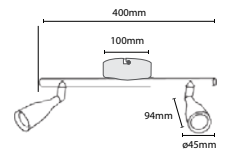

Double Head

9W VT-810-W

SKU: 8266 - 3000K Warm White
SKU: 8268 - 4000K Day White

3800157627160
3800157627184

Sensor Compatible:	Yes
Voltage/Frequency:	AC:220-240V,50/60Hz
Luminous Flux:	720lm
IP Rating:	IP20
CRI:	>80

PF:	>0.5
Beam Angle:	100°
Body Type:	Plastic+Metal
Dimension:	400x100x94mm
Box Qty:	12 Pcs