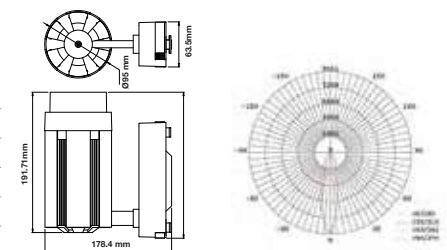

Tracklights-CREE COB-15° to 60°
35w VT-4735

SKU: 1357 - 3000K Warm White 3800157625074
SKU: 1358 - 4000K Day White 3800157625081
SKU: 1359 - 6400K White 3800157625098

15° to 60°
Beam Angle
Adjustable by Rotating

5 YEAR WARRANTY

Sensor Compatible:	Yes	Beam Angle:	15°-60° (Adjustable)
Voltage/Frequency:	AC:220-240V,50/60Hz	Color of Fixture:	White
Luminous Flux:	2800lm	Body Type:	Aluminium
LED Type:	COB(CREE)	Life span:	30,000 Hours
CRI:	>80	Dimension:	178.4x197.7x95mm
PF:	>0.9	Box Qty:	8 Pcs