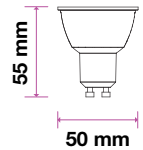

MODEL WATTS EQ.WATTS LUMENS BASE BOX QTY.
VT-227D 6.5w 35w 450 GU10 200 pcs

SKU: 195 | 3000K WARM WHITE
SKU: 196 | 4000K DAY WHITE
SKU: 197 | 6400K WHITE