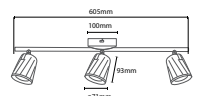

Tripple Head

18w VT-818-B

SKU: 8259 - 3000K Warm White
SKU: 8261 - 4000K Day White

3800157627092
3800157627115

Sensor Compatible:	Yes
Voltage/Frequency:	AC:220-240V,50/60Hz
Luminous Flux:	1440lm
IP Rating:	IP20
CRI:	>80

PF:	>0.5
Beam Angle:	100°
Body Type:	Plastic+Metal
Dimension:	605x100x93mm
Box Qty:	12 Pcs