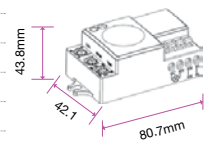

Sensor Type:	Microwave
Colour:	White
Detection Range:	360°
Voltage:	AC:220-240V,50/60Hz
Rated Load:	Max 300W(LED)
Detection Distance:	1-8m(radius) Adjustable

Ambient Light:	0<3-2000LUX(Adjustable)
Body Type:	Plastic
IP Rating:	IP20
Dimension:	80.7x42.1x43.8mm
Time Delay:	Min. 10sec±3sec, Max.12min±1min
Box Qty:	100 Pcs