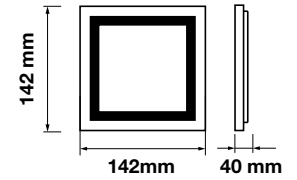

Body Type:	Aluminium
Dimension:	142x142x40mm
Box Qty:	20 Pcs