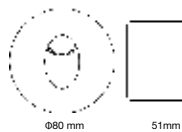

Steplight-Round
3W VT-1109RD

SKU: 1207 - 3000K Warm White 3800157600231
SKU: 1208 - 4200K Day White 3800157600248

Sensor Compatible:	Yes
Voltage/Frequency:	AC:100-240V,50/60Hz
Luminous Flux:	120lm
LED Type:	COB
CRI:	>80
PF:	>0.5

Beam Angle:	15°
Body Type:	Aluminium
Color of Fixture:	White
Shape:	Round
Dimension:	Ø80x51mm
Cutting Size:	Ø62mm
Box Qty:	100 Pcs

NEW