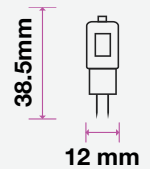

LED SPOTLIGHTS

LED Capsules Lights

Our newly improved range of capsule lights are the ideal choice for replacing Halogen counterparts. Now equipped with LEDs provided by Samsung for maximum efficiency.

- 30,000-hr lifespan
- DC: 12V for G4
- AC: 220-240V, 50Hz for G9
- CRI: >80

5 YEAR
WARRANTY*

MODEL	WATTS	EQ.WATTS	LUMENS	BASE	BOX QTY.
VT-201	1.5w	10w	100	G4	200 pcs

- SKU: 240 | 3000K WARM WHITE
- SKU: 241 | 4000K DAY WHITE
- SKU: 242 | 6400K WHITE

MODEL	WATTS	EQ.WATTS	LUMENS	BASE	BOX QTY.
VT-234	3.2w	30w	385	G4	200 pcs

- SKU: 131 | 3000K WARM WHITE
- SKU: 132 | 4000K DAY WHITE
- SKU: 133 | 6400K WHITE

MODEL	WATTS	EQ.WATTS	LUMENS	BASE	BOX QTY.
VT-203	2.5w	20w	200	G9	200 pcs

- SKU: 243 | 3000K WARM WHITE
- SKU: 244 | 4000K DAY WHITE
- SKU: 245 | 6400K WHITE

MODEL	WATTS	EQ.WATTS	LUMENS	BASE	BOX QTY.
VT-204	3w	25w	300	G9	200 pcs

- SKU: 246 | 3000K WARM WHITE
- SKU: 247 | 4000K DAY WHITE
- SKU: 248 | 6400K WHITE