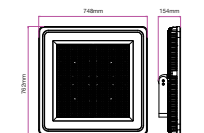

Sensor Compatible:	Yes
Voltage/Frequency:	AC:100-240V,50/60Hz
Luminous Flux:	120000lm
Color of Fixture:	Black

CRI:	>70
PF:	>0.9
IP Rating:	IP65
Beam Angle:	60°

Body Type:	Die Cast Aluminium
Dimension:	748x762x154mm
Box Qty:	1 Pc