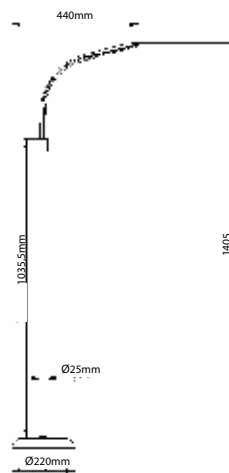

Floor Lamp

7W VT-7700

SKU White: 8507 - 4000K Day White 3800157620406
SKU Black: 8508 - 4000K Day White 3800157620413

Built In LED

Voltage/Frequency:	AC:100-240V,50/60Hz
Luminous Flux:	420lm
CRI:	>80
PF:	>0.5
Beam Angle:	120°
Body Type:	ABS+Metal
Dimension:	Ø220x440x1405mm
Box Qty:	3 Pcs