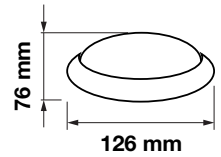

Sensor Compatible:	Yes
Voltage/Frequency:	AC:200-240V,50/60Hz
Luminous Flux:	560lm
IP Rating:	IP54
CRI:	>70
PF:	>0.5

Beam Angle:	120°
Color of Fixture:	Black
Body Type:	Plastic CLAD Alu-
Shape:	minium
Dimension:	Oval
Box Qty:	Ø126x76mm