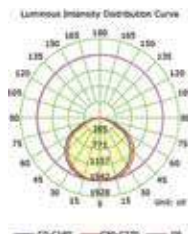

Streetlight-Photo Cell Sensor

50w VT-15052ST

SKU: 5493 - 4000K Day White 3800157623520
SKU: 5494 - 6400K White 3800157623537

PHOTOCELL SENSOR
Auto Turns On At Night
Auto Turns Off At Day Time

Sensor Compatible:	Yes
Voltage/Frequency:	AC:190-240V,50/60Hz
Luminous Flux:	4000lm
LED Type:	SMD
IP Rating:	IP65
Dimension:	213.5x460x62mm

CRI:	>70
PF:	>0.9
Beam Angle:	100°
Body Type:	Die Cast Aluminium
Box Qty:	1 Pcs