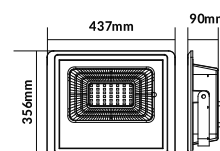

Battery: 25000mAh

Charging Time: 4 Hours

CRI: >70

Voltage/Frequency: DC:10V

Working Time: 8 Hours

Body Type: Aluminium

Luminous Flux: 4200lm

IP Rating: IP65

Dimension: 437x90x356mm

Color of Fixture: Black

Beam Angle: 120°

Box Qty: 2Pcs