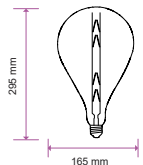

Beam Angle:	300°
Body Type:	Glass
Dimension:	Ø165x295mm
Box Qty:	6 Pcs

**NEW**

**SpecialBulbs**

Smoky-G165-E27  
**8W** VT-2159-S  
 SKU: 45651 - 2200K Warm White 3800157641203

Voltage/Frequency:	AC:220-240V,50Hz
Luminous Flux:	240lm
Commercial Type:	G165