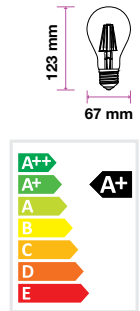

Amber Cover -Filament-A60-E27

8W VT-1958

SKU: 4472 - 2200K Warm White 3800157609067

EQ. Watts:	60w
Voltage/Frequency:	AC:220-240V,50Hz
Luminous Flux:	720lm
Commercial Type:	A67

LED Type:	Filament
CRI:	>80
PF:	>0.5
Base:	E27

Beam Angle:	300°
Body Type:	Glass
Dimension:	67x123mm
Box Qty:	50 Pcs