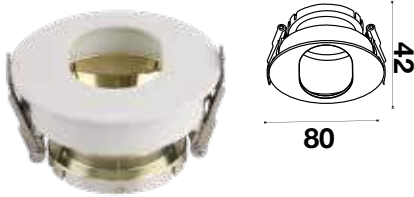

Fitting Round-GU10

Model No	VT-874-WG
SKU:	3162
Base:	GU10
Material:	Aluminium+PC
Shape:	Round
Color of Fxture:	White+Gold
Dimension:	80x42mm
Cutting Size:	75mm
EAN:	3800157639057
Box Qty:	50 Pcs