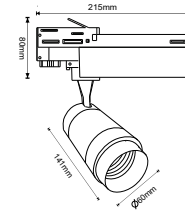

Tracklights-Smart Color Changing
35w VT-7735-W

SKU: 1458 - 3 IN 1 3800157637923

Sensor Compatible:	
Voltage/Frequency:	AC:220-240V,50/60Hz
Luminous Flux:	2350
LED Type:	COB
CRI:	>80
PF:	>0.9

CCT AND DIMMING
VIA SMART PHONE APP

Beam Angle:	16°-53°
Color of Fixture:	White
Body Type:	Aluminium
Life span:	30,000 Hours
Dimension:	250x183x93mm
Box Qty:	20 Pcs

CCT Adjustable
2800K/4000K/6000K

5 YEAR
WARRANTY