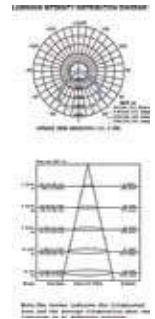

Body Type: **Die Cast Aluminium**  
 Dimension: **237x194x38mm**  
 Box Qty: **10 Pcs**

Slimline-White Body-White Wire

100w VT-49100W

SKU: 5844 - 4000K Day White 3800157615181

Sensor Compatible: **Yes**  
 Voltage/Frequency: **AC:220-240V,50/60Hz**  
 Luminous Flux: **8500lm**  
 Color of Fixture: **White**