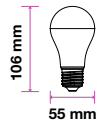

Bulbs-A60-E27

9W VT-2000G

SKU: 7343 - Green

3800157626057

EQ. Watts:	30w
Voltage/Frequency:	AC:220-240V,50Hz
Luminous Flux:	310lm
Commercial Type:	A60

LED Type:	SMD
CRI:	>80
PF:	>0.5
Base:	E27

Beam Angle:	200°
Body Type:	ThermoPlastic
Dimension:	60x112mm
Box Qty:	100 Pcs

Bulbs-A60-E27

9W VT-2000B

SKU: 7344 - Blue

3800157626064

EQ. Watts:	15w
Voltage/Frequency:	AC:220-240V,50Hz
Luminous Flux:	120lm
Commercial Type:	A60

LED Type:	SMD
CRI:	>80
PF:	>0.5
Base:	E27

Beam Angle:	200°
Body Type:	ThermoPlastic
Dimension:	60x112mm
Box Qty:	100 Pcs

LED Bulbs-E27

5W VT-2055

SKU: 7266 - 2700K Warm White

3800157622981

EQ. Watts:	35w
Voltage/Frequency:	AC:220-240V,50Hz
Luminous Flux:	420lm
Commercial Type:	A55

LED Type:	SMD
CI:	>80
PF:	>0.5
Base:	E27

Beam Angle:	200°
Body Type:	ThermoPlastic
Dimension:	55x106mm
Box Qty:	30 Pcs

LED Bulbs-E27

9W VT-1900

SKU: 7240 - 2700K Warm White

3800157620130

SKU: 7241 - 4000K Day White

3800157620147

SKU: 7242 - 6400K White

3800157620154

EQ. Watts:	60w
Voltage/Frequency:	AC:220-240V,50Hz
Luminous Flux:	806lm
Commercial Type:	A60

LED Type:	SMD
CRI:	>80
PF:	>0.5
Base:	E27

Beam Angle:	200°
Body Type:	ThermoPlastic
Dimension:	60x112mm
Box Qty:	20 Pcs

LED Bulbs-B22

9W VT-2069-3PC

SKU: 7246 - 2700K Warm White

3800157620192

EQ. Watts:	60w
Voltage/Frequency:	AC:220-240V,50Hz
Luminous Flux:	806lm
Commercial Type:	A60

LED Type:	SMD
CRI:	>80
PF:	>0.5
Base:	B22

Beam Angle:	200°
Body Type:	ThermoPlastic
Dimension:	60x112mm
Box Qty:	20 Pcs