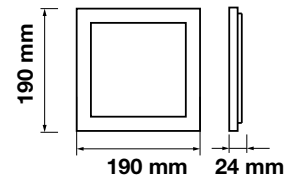

Body Type: **Aluminium**
Dimension: **190x190x24mm**
Box Qty: **20 Pcs**