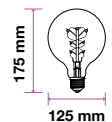

7W VT-2027

SKU: 7147 - 2200K Warm White 3800157610629

EQ. Watts:	60w
Voltage/Frequency:	AC:220-240V,50/60Hz
Luminous Flux:	700lm
Commercial Type:	G95

LED Type:	Filament
CRI:	>80
PF:	>0.5
Base:	E27

Beam Angle:	300°
Body Type:	Glass
Dimension:	95x140mm
Box Qty:	50 Pcs

8W VT-2019

SKU: 7145 - 2200K Warm White 3800157610605

EQ. Watts:	65w
Voltage/Frequency:	AC:220-240V,50/60Hz
Luminous Flux:	800lm
Commercial Type:	G95

LED Type:	Filament
CRI:	>80
PF:	>0.5
Base:	E27

Beam Angle:	300°
Body Type:	Glass
Dimension:	95x140mm
Box Qty:	50 Pcs

NEW

4W VT-2195

SKU: 7475 - 1800K Warm White 3800157640329

EQ. Watts:	20w
Voltage/Frequency:	AC:220-240V, 50Hz
Luminous Flux:	200lm
Commercial Type:	G125

LED Type:	Filament
CRI:	>80
PF:	>0.5
Base:	E27

Beam Angle:	300°
Body Type:	Glass
Dimension:	132x178mm
Box Qty:	20 Pcs

4W VT-1956

SKU: 4473 - 2200K Warm White 3800157609074

EQ. Watts:	55w
Voltage/Frequency:	AC:220-240V,50Hz
Luminous Flux:	550lm
Commercial Type:	G125

LED Type:	Filament
CRI:	>80
PF:	>0.5
Base:	E27

Beam Angle:	300°
Body Type:	Glass
Dimension:	125x165mm
Box Qty:	12 Pcs

5W VT-2085

SKU: 7216 - 2200K Warm White 3800157617246

EQ. Watts:	30w
Voltage/Frequency:	AC:220-240V,50/60Hz
Luminous Flux:	300lm
Commercial Type:	G125

LED Type:	Filament
CRI:	>80
PF:	>0.5
Base:	E27

Beam Angle:	300°
Body Type:	Glass
Dimension:	125x175mm
Box Qty:	20 Pcs