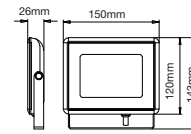

Sensor Compatible: **Yes**
Voltage/Frequency: **AC:220-240V,50/60Hz**
Luminous Flux: **1700lm**
Color of Fixture: **White**

CRI: **>70**
PF: **>0.9**
IP Rating: **IP65**
Beam Angle: **110°**