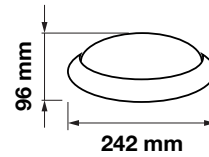

Sensor Compatible:	Yes
Voltage/Frequency:	AC:200-240V,50/60Hz
Luminous Flux:	840lm
IP Rating:	IP54
CRI:	>80
PF:	>0.9

Beam Angle:	110°
Color of Fixture:	White
Body Type:	Plastic CLAD Aluminium
Shape:	Oval
Dimension:	Ø242x96mm
Box Qty:	10 Pcs