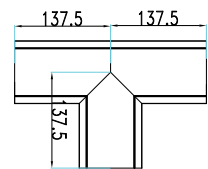

: SKU:398 | 4000K DAY WHITE

16W
VT-7-42-X