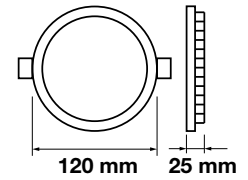

LED Type: SMD  
CRI: >80  
PF: >0.5  
Shape: Round

Cutting Size:  
Ø105mm

Body Type: Aluminium+Chrome  
Dimension: Ø120x25mm  
Box Qty: 40 Pcs