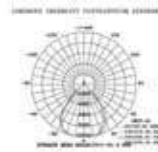

Sensor Compatible:	Yes
Voltage/Frequency:	AC:220-240V,50Hz
Luminous Flux:	16000lm
LED Type:	SMD
CRI:	>70
PF:	>0.9
Beam Angle:	90°
Body Type:	Die Cast Aluminium
IP Rating:	IP44
Dimension:	400x115mm
Box Qty:	2 Pcs

UFO-Highbay-90°
200w VT-9205

SKU: 5584 - 6400K White

3800157622097

Emergency Kit-Highbay

100w VT-599

SKU:8384

3800157639309

Box Qty.
6 Pcs

Voltage/Frequency:	AC:220-240V,50/60Hz
IP Rating:	IP44
Load Voltage:	DC:40-50V
Emergency Duration:	180mins
Battery:	DC:11.1V 6600mAh, Li-ion
Charging Time:	24 Hours
LED Driver Output Current:	2A Max
Output Emergency Power:	20W
Tc Max:	65
Ambient Temperature:	-5 to +40

Linear Highbay-120°
150w VT-9159

SKU: 56011 - 4000K Day White
SKU: 56021 - 6000K White

3800157624923
3800157624930

Sensor Compatible:	Yes
Voltage/Frequency:	AC:220-240V,50Hz
Luminous Flux:	13500lm
LED Type:	SMD
CRI:	>70

PF:	>0.9
Beam Angle:	100°
Body Type:	Die Cast Aluminium
IP Rating:	IP54
Dimension:	790X103.5X73.5mm
Box Qty:	1 Pcs

Linear Highbay-120°
200w VT-9209

SKU: 56031 - 4000K Day White
SKU: 56041 - 6000K White

3800157624947
3800157624954

Sensor Compatible:	Yes
Voltage/Frequency:	AC:220-240V,50Hz
Luminous Flux:	18000lm
LED Type:	SMD
CRI:	>70

PF:	>0.9
Beam Angle:	100°
Body Type:	Die Cast Aluminium
IP Rating:	IP54
Dimension:	1045x103.5x73.5mm
Box Qty:	1 Pcs