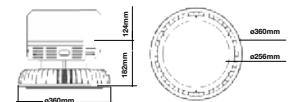

UFO-High Lumen-Meanwell Driver
100w VT-9107

SKU: 5588 - 6400K White 3800157622301

Sensor Compatible:	Yes
Voltage/Frequency:	AC:100-240V,50/60Hz
Luminous Flux:	13000lm
LED Type:	SMD

CRI:	>70
PF:	>0.9
Beam Angle:	90°
Body Type:	Die Cast Aluminium

IP Rating:	IP65
Dimension:	280x165mm
Box Qty:	4 Pcs

5 YEAR WARRANTY*

UFO-High Lumen-Meanwell Driver
100w VT-9117

SKU: 5586 - 6400K White 3800157622271
3800157622288

Sensor Compatible:	Yes
Voltage/Frequency:	AC:100-240V,50/60Hz
Luminous Flux:	13000lm
LED Type:	SMD

CRI:	>70
PF:	>0.9
Beam Angle:	120°
Body Type:	Die Cast Aluminium

IP Rating:	IP65
Dimension:	280x165mm
Box Qty:	4 Pcs

5 YEAR WARRANTY*

UFO-High Lumen-Meanwell Driver
500w VT-9500

SKU: 5607 - 4000K Day White 3800157625050
SKU: 5608 - 6400K White 3800157625067

Sensor Compatible:	Yes
Voltage/Frequency:	AC:90-295V,50Hz
Luminous Flux:	65000lm
LED Type:	SMD

CRI:	>80
PF:	>0.9
Beam Angle:	120°
Body Type:	Die Cast Aluminium

IP Rating:	IP65
Dimension:	Ø360
Box Qty:	1 Pcs

5 YEAR WARRANTY*