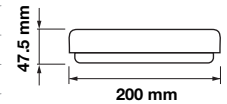

Sensor Compatible:	Yes
Voltage/Frequency:	AC:100-240V,50/60Hz
Luminous Flux:	1250lm
IP Rating:	IP44
CRI:	>80
PF:	>0.6

Beam Angle:	110°
Color of Fixture:	White
Body Type:	PC
Shape:	Square
Dimension:	200x200x47.5
Box Qty:	20 Pcs