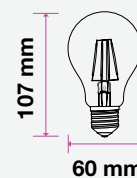

LED CLEAR FILAMENT

A60

V-TAC's decorative and efficient LED filament range also comes in an elegant, clear glass body for a classic vintage design in A60, candle, and globe shapes that can replace 35 to 60-watt traditional filament bulbs.

- **20,000 hrs Lifespan**
- **300° Beam Angle**
- **AC:220-240V,50Hz**
- **CRI: >80**

5 YEAR
WARRANTY*

MODEL	WATTS	EQ.WATTS	LUMENS	BASE	SHAPE	BOX QTY.
VT-256	6w	60w	806	E27	A60	50 pcs

SKU: 287 | 2700K WARM WHITE

MODEL	WATTS	EQ.WATTS	LUMENS	BASE	SHAPE	BOX QTY.
VT-208	4w	40w	400	B22	A60	96 pcs

SKU: 106 | 3000K WARM WHITE