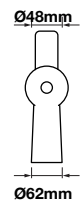

Adapter

Box Qty.
12 Pcs

VT-795-1

SKU: 3668

3800157625029