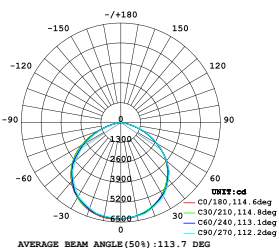

LUMINOUS INTENSITY DISTRIBUTION DIAGRAM