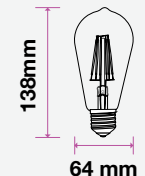

MODEL	WATTS	EQ.WATTS	LUMENS	BASE	SHAPE	BOX QTY.
VT-276	6w	55w	725	E27	ST64	50 pcs

SKU: 290 | 2200K WARM WHITE