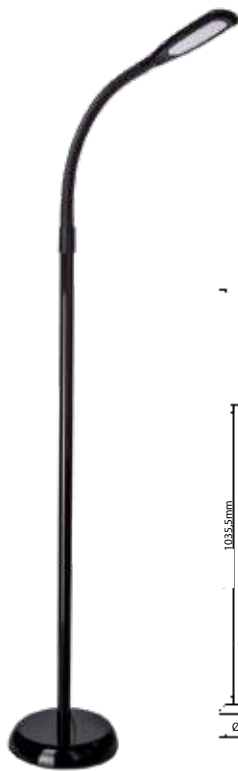

Floor Lamp

7W VT-7700

SKU White: 8507 - 4000K Day White 3800157620406
SKU Black: 8508 - 4000K Day White 3800157620413

Built In LED

Voltage/Frequency:	AC:100-240V,50/60Hz
Luminous Flux:	420lm
CRI:	>80
PF:	>0.5
Beam Angle:	120°
Body Type:	ABS+Metal
Dimension:	Ø220x440x1405mm
Box Qty:	3 Pcs