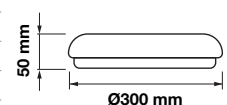

Sensor Compatible:	Yes
Voltage/Frequency:	AC:100-240V,50/60Hz
Luminous Flux:	2000lm
IP Rating:	IP44
CRI:	>80
PF:	>0.9

Beam Angle:	110°
Color of Fixture:	White
Body Type:	PC
Shape:	Round
Dimension:	Ø300x50mm
Box Qty:	10 Pcs