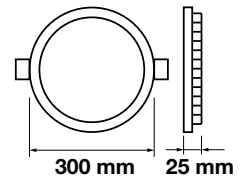

Emergency Pack: Available
Voltage/Frequency: AC:85-265V,50/60Hz
Luminous Flux: 2000lm
Beam Angle: 120°

LED Type: SMD
CRI: >80
PF: >0.5
Shape: Round

Body Type: Aluminium+Satin Nickel
Dimension: Ø300x25mm
Box Qty: 10 Pcs