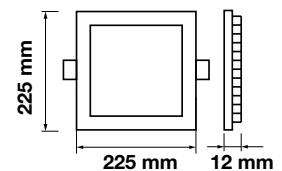

Cutting Size: 210x210mm

SKU: 721 | 3000K WARM WHITE
SKU: 722 | 4000K DAY WHITE
SKU: 723 | 6400K WHITE

MODEL	WATTS	LUMENS	BOX QTY.
VT-624SQ	24w	2000	10 pcs