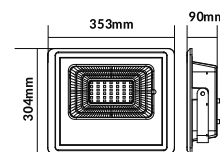

NEW

Solar-Floodlight
60W VT-60W

SKU: 8575 - 4000K Day White

3800157645607

Solar
Lights

UV
PROTECTION

IP65
RATING

Battery: 10000mAh

Charging Time: 4 Hours

CRI: >70

Voltage/Frequency: DC:6.4V

Working Time: 8 Hours

Body Type: Aluminium

Luminous Flux: 1650lm

IP Rating: IP65

Dimension: 270x70x238mm

Color of Fixture: Black

Beam Angle: 120°

Box Qty: 5Pcs

NEW

Solar-Floodlight
100W VT-100W

SKU: 8576 - 4000K Day White

3800157645614

Solar
Lights

UV
PROTECTION

IP65
RATING

Battery: 15000mAh

Charging Time: 4 Hours

CRI: >70

Voltage/Frequency: DC:6.4V

Working Time: 8 Hours

Body Type: Aluminium

Luminous Flux: 2450lm

IP Rating: IP65

Dimension: 325x85x280mm

Color of Fixture: Black

Beam Angle: 120°

Box Qty: 2Pcs

NEW

Solar-Floodlight
200W VT-200W

SKU: 8577 - 4000K Day White

3800157645621

Solar
Lights

UV
PROTECTION

IP65
RATING

Battery: 20000mAh

Charging Time: 4 Hours

CRI: >70

Voltage/Frequency: DC:10V

Working Time: 8 Hours

Body Type: Aluminium

Luminous Flux: 3100lm

IP Rating: IP65

Dimension: 353x90x304mm

Color of Fixture: Black

Beam Angle: 120°

Box Qty: 2Pcs

NEW

Solar-Floodlight
300W VT-300W

SKU: 8578 - 4000K Day White

3800157645638

Solar
Lights

UV
PROTECTION

IP65
RATING

Battery: 25000mAh

Charging Time: 4 Hours

CRI: >70

Voltage/Frequency: DC:10V

Working Time: 8 Hours

Body Type: Aluminium

Luminous Flux: 4200lm

IP Rating: IP65

Dimension: 437x90x356mm

Color of Fixture: Black

Beam Angle: 120°

Box Qty: 2Pcs

Floodlight-Infrared-RGB
10W VT-4711RF

SKU: 5894 - RGB

3800157617512

IP65
RATING

Sensor Compatible: Yes

CRI: >80

Body Type: Die Cast Aluminium

Voltage/Frequency: AC:220-240V,50/60Hz

PF: >0.9

Dimension: 87X115X85mm

Luminous Flux: 800lm

IP Rating: IP65

Box Qty: 20 Pcs

Color of Fixture: White