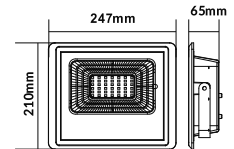

Solar-Floodlight

40W VT-40W

SKU: 8574 - 4000K Day White 3800157645591

Battery:	10000mAh	Charging Time:	4 Hours	CRI:	>70
Voltage/Frequency:	DC:3.2V	Working Time:	8 Hours	Body Type:	Aluminium
Luminous Flux:	1050lm	IP Rating:	IP65	Dimension:	247x65x210mm
Color of Fixture:	Black	Beam Angle:	120°	Box Qty:	6Pcs