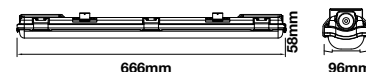

Voltage/Frequency:	AC:200-240V,50/60Hz
Luminous Flux:	1700lm
LED Type:	SMD
CRI:	>80

PF:	>0.5
Beam Angle:	120°
Body Type:	Plastic+ABS
On/Off:	>15,000

Life span:	20,000 Hours
Gross weight:	1 kg
Dimension:	666x96x58mm
Box Qty:	12pcs