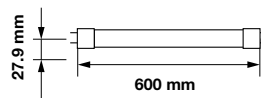

LED TUBES

G13-T8 -Nano Plastic Tube

This modern range of high-lumen LED tubes with Samsung LED chip are the perfect retrofit for fluorescent fixtures. Complete with a series of pop kits (batten fittings inclusive of tubes), these sets of tubes are available in standard lengths for general purpose lighting in residences, commercial establishments, supermarkets, and offices.

- **SMD LED Type**
- **30,000 hrs Lifespan**
- **160° Beam Angle**
- **15000 On/Off**
- **AC:220-240V,50Hz**
- **>80 CRI**
- **>0.5 PF**
- **Nano Plastic Body**
- **<0.5 s Instant Start**

5 YEAR WARRANTY*

MODEL	WATTS	EQ.WATTS	LUMENS	WEIGHT-KG	BOX QTY.
VT-062	10w	18w	1100	0.1264	25 pcs

SKU: 686 | 4000K DAY WHITE
SKU: 687 | 6400K WHITE

ROTATABLE

MODEL	WATTS	EQ.WATTS	LUMENS	WEIGHT-KG	BOX QTY.
VT-122	18w	45w	2250	0.1904	25 pcs

SKU: 688 | 3000K WARM WHITE
SKU: 672 | 4000K DAY WHITE
SKU: 673 | 6400K WHITE

MODEL	WATTS	EQ.WATTS	LUMENS	WEIGHT-KG	BOX QTY.
VT-152	22w	75w	3000	0.2572	25 pcs

SKU: 674 | 4000K DAY WHITE
SKU: 675 | 6400K WHITE