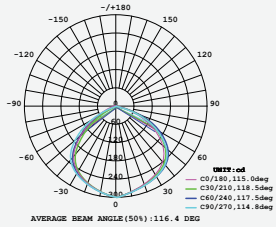

LUMINOUS INTENSITY DISTRIBUTION DIAGRAM