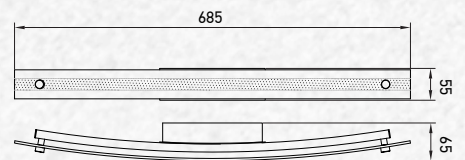

Mirror Surface Light-Chrome

18w VT-7021

Built In LED

SKU: 3903 - 4000K Day white

3800157621885

Voltage/Frequency:	AC:220-240V,50Hz
Luminous Flux:	1350lm
LED Type:	SMD
CRI:	>80
PF:	>0.8
Beam Angle:	120°

No. of LED:	90 pcs
Material :	Stainless Steel+Metal+PMMA
Unit GW :	1.28 Kg
Life Span:	20,000 Hours
Size :	940x65x65mm
Box Qty:	12Pcs