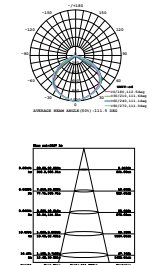

LUMINOUS INTENSITY DISTRIBUTION DIAGRAM