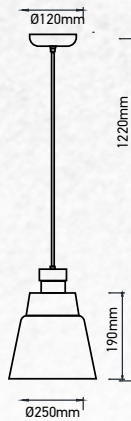

Pendant Light-Gold Lamp Shade

7W VT-7444-G Built In LED

SKU: 3936 - 3000K Warm White 3800157628976
SKU: 3930 - 4000K Day White 3800157626583

Voltage/Frequency:	AC:220-240V,50Hz
Luminous Flux:	400lm
LED Type:	SMD
CRI:	>80
PF:	>0.5
Beam Angle:	120°
No. of LED:	14 pcs
Material :	Metal Finish
Unit GW :	1.9 Kg
Life Span:	30,000 Hours
Size :	Ø250xH190mm
Box Qty:	8Pcs