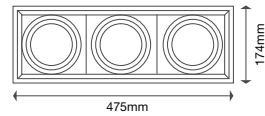

AR111-Accessories

Model No: VT-7223-W Dimension: 475x174mm
SKU: 3577 Cutting Size: 168x455mm
Base: 3XAR111 EAN: 3800157604789
Material: Aluminium Box Qty: 12 Pcs
Color of Fixture: White