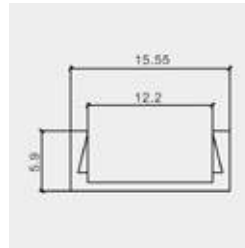

NEW

Aluminium Profiles-Milky

Model No:	VT-9327
SKU:	3370
Dimension:	x2000x16mmx7mm
Color of Fixture:	Milky
EAN:	3800157645553
Box Qty.	200 Pcs