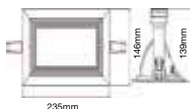

Sensor Compatible:	Yes
Voltage/Frequency:	AC:220-240V,50/60Hz
Luminous Flux:	2450lm
LED Type:	COB
CRI:	>80
PF:	>0.9

Beam Angle:	99°
Body Type:	Die Cast Aluminum
Color of Fixture:	White
Shape:	Rectangle
Dimension:	235x146x139mm
Cutting Size:	220 x 132mm
Box Qty:	20 Pcs