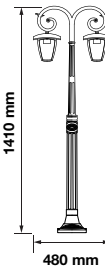

Stand Lamp
VT-738

SKU: 7061   3800157612647

Voltage:	AC:220-240V,50Hz
Max.Watts:	60Wx2
IP Rating:	IP44
Holder:	E27
Color of Fixture:	Black
Body Type:	Aluminium+Glass
Size:	480x1410mm
Box Qty:	1 Pcs