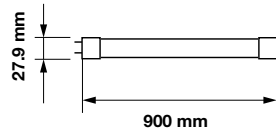

T8-Nano Plastic-90cm

14w VT-9077

SKU: 6272 - 4000K Day White 3800157615419
SKU: 6262 - 6400K White 3800157612128

3 YEAR WARRANTY

Dummy Starter Included

EQ. Watts:	25w
Voltage/Frequency:	AC:220-240V,50Hz
Luminous Flux:	1200lm
LED Type:	SMD
CRI:	>80