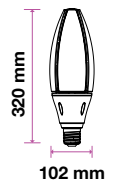

MODEL	WATTS	LUMENS	BASE	BOX QTY.
VT-260	60w	4800	E40	20 pcs

- SKU: 186 | 3000K WARM WHITE
- SKU: 187 | 4000K DAY WHITE
- SKU: 188 | 6400K WHITE