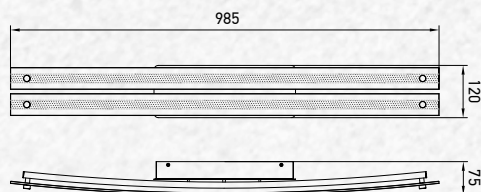

Designer Bend Glass-Hanging Pendant

18w VT-7020 Built In LED

SKU: 3898 - 4000K Day white 3800157621168

Voltage/Frequency:	AC:220-240V,50Hz
Luminous Flux:	1350lm
LED Type:	SMD
CRI:	>80
PF:	>0.8
Beam Angle:	120°

No. of LED:	90 pcs
Material :	Stainless Steel+Metal+Glass
Unit GW :	1.98 Kg
Life Span:	20,000 Hours
Size :	985x55x800mm
Box Qty:	6Pcs