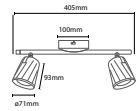

Double Head

12w VT-812-W

SKU: 8254 - 3000K Warm White
SKU: 8256 - 4000K Day White

3800157627047
3800157627061

Sensor Compatible:	Yes
Voltage/Frequency:	AC:220-240V,50/60Hz
Luminous Flux:	960lm
IP Rating:	IP20
CRI:	>80

PF:	>0.5
Beam Angle:	100°
Body Type:	Plastic+Metal
Dimension:	405x100x93mm
Box Qty:	12 Pcs