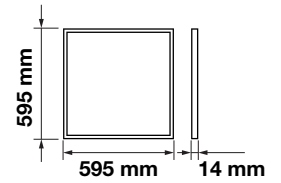

Emergency Pack:	Available
Voltage/Frequency:	AC:220-240V,50/60Hz
Luminous Flux:	3600lm
Beam Angle:	120°

LED Type:	SMD
CRI:	>80
PF:	>0.9
Shape:	Square

Body Type:	Aluminium+PMMA
Dimension:	595x595x14mm
Box Qty:	6 Pcs