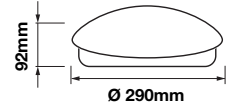

Beam Angle:	120°
Color of Fixture:	White
Body Type:	Iron+PMMA
Shape:	Round
Dimension:	Ø290x92mm
Box Qty:	10 Pcs