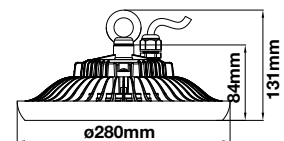

Sensor Compatible:	Yes
Voltage/Frequency:	AC:220-240V,50Hz
Luminous Flux:	4000lm
LED Type:	SMD
CRI:	>70
PF:	>0.9
Beam Angle:	120°
Body Type:	Die Cast Aluminium
IP Rating:	IP44
Dimension:	220x114mm
Box Qty:	8 Pcs

UFO-Highbay-120°
50w VT-9065

SKU: 5558 - 6400K White

3800157621953

120° BEAM ANGLE