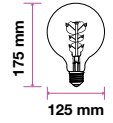

Amber Cover -Filament-Globe-E27

6W VT-2126

SKU: 7328 - 2200K Warm White 3800157624725

EQ. Watts:	55w
Voltage/Frequency:	AC:220-240V,50Hz
Luminous Flux:	480lm
Commercial Type:	G125

LED Type:	Filament
CRI:	>70
PF:	>0.5
Base:	E27

Beam Angle:	300°
Body Type:	Glass
Dimension:	125x175mm
Box Qty:	100 Pcs