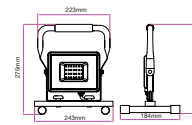

EU PLUG 3 METER WIRE

Sensor Compatible: **Yes**
Voltage/Frequency: **AC:220-240V,50Hz**
Luminous Flux: **2550lm**
Color of Fixture: **Black**

CRI: **>70**
PF: **>0.9**
IP Rating: **IP65**
Beam Angle: **100°**

Body Type: **Die Cast Aluminium**
Dimension: **243x275x184mm**
Box Qty: **10 Pcs**

Floodlight With Stand- EU Plug

50W VT-4250

SKU: 5930 - 6400K White

3800157622868