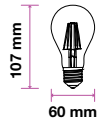

Frost Cover -Filament-A60-E27

5W VT-2045

SKU: 7178 - 2700K Warm White 3800157615549
SKU: 7179 - 4000K Day White 3800157615556
SKU: 7180 - 6400K White 3800157615563

EQ. Watts:	50w
Voltage/Frequency:	AC:220-240V,50/60Hz
Luminous Flux:	600lm
Commercial Type:	A60

LED Type:	Filament
CRI:	>80
PF:	>0.5
Base:	E27

Beam Angle:	300°
Body Type:	Glass
Dimension:	60x107mm
Box Qty:	50 Pcs