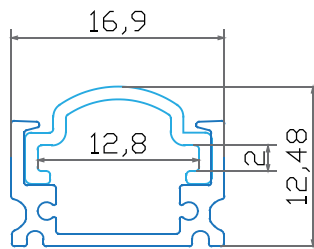

Aluminium Profile-Transparent

Model No:	VT-7102-T
SKU:	9983
Dimension:	16.9x12.48x1000mm
Color of Fixture:	Transparent
EAN:	3800230622143
Box Qty.	140 Pcs