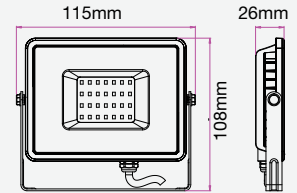

VT-10-B

- SKU: 424 | 3000K WARM WHITE
- SKU: 425 | 4000K DAY WHITE
- SKU: 426 | 6400K WHITE

WATTS	LUMENS	BOX QTY.
10w	800	20 pcs