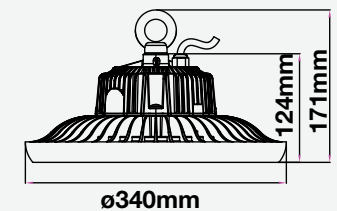

MODEL	WATTS	LUMENS	BEAM ANGLE	BOX QTY.
VT-9-200	200w	24000	120°	1 pcs

SKU: 580 | 4000K DAY WHITE
SKU: 581 | 6400K WHITE