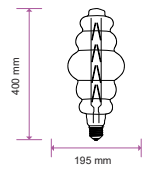

NEW

SpecialBulbs

Amber-S180-E27

8W VT-2169

SKU: 45661 - 2200K Warm White 3800157641210

Voltage/Frequency: AC:220-240V,50Hz

Luminous Flux: 620lm

Commercial Type: S180

LED Type: Filament

CRI: >80

PF: >0.45

Base: E27

Beam Angle: 300°

Body Type: Glass

Dimension: Ø195x400mm

Box Qty: 6 Pcs

NEW

SpecialBulbs

Smoky-S180-E27

8W VT-2169-S

SKU: 45671 - 2200K Warm White 3800157641227

Voltage/Frequency: AC:220-240V,50Hz

Luminous Flux: 240lm

Commercial Type: S180

LED Type: Filament

CRI: >80

PF: >0.45

Base: E27

Beam Angle: 300°

Body Type: Glass

Dimension: Ø195X400mm

Box Qty: 6 Pcs

NEW

SpecialBulbs

Filament-G100-E27

5W VT-2235

SKU: 2748 - 2200K Warm White 3800157645447

EQ. Watts: 25w

Voltage/Frequency: AC:170-240V,50Hz

Luminous Flux: 250lm

Commercial Type: G100

LED Type: SMD

CRI: >80

PF: >0.5

Base: E27

Beam Angle: 300°

Body Type: Glass

Dimension: Ø100x190mm

Box Qty:

NEW

SpecialBulbs

Amber Cover -Filament-T60-E27

5W VT-2245

SKU: 2749 - 2200K Warm White 3800157645454

EQ. Watts: 25w

Voltage/Frequency: AC:170-240V,50Hz

Luminous Flux: 250lm

Commercial Type: T60

LED Type: SMD

CRI: >80

PF: >0.5

Base: E27

Beam Angle: 300°

Body Type: Glass

Dimension: Ø60x183mm

Box Qty: