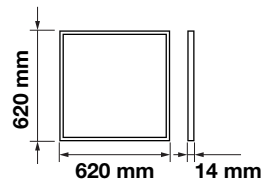

Big Panels-60x60

45W VT-6165

SKU: 6420 - 4000K Day White 3800157626835

5 YEAR WARRANTY*

Emergency Pack:	Available
Voltage/Frequency:	AC:220-240V,50/60Hz
Luminous Flux:	3600lm
Beam Angle:	120°

LED Type:	SMD
CRI:	>80
PF:	>0.9
Shape:	Square

Body Type:	Aluminium+PMMA
Dimension:	595x595x14mm
Box Qty:	6 Pcs

Big Panels-60x60

45W VT-6060-6

SKU: 60286 - 3000K Warm White 3800230624482
SKU: 60246 - 4000K Day White 3800230623652
SKU: 60256 - 6400K White 3800230623584

Emergency Pack:	Available
Voltage/Frequency:	AC:220-240V,50/60Hz
Luminous Flux:	3600lm
Beam Angle:	120°

LED Type:	SMD
CRI:	>80
PF:	>0.9
Shape:	Square

Body Type:	Aluminium+PMMA+PP
Dimension:	595x595x14mm
Box Qty:	6 Pcs

Big Panels-UGR<19-60x60

45W VT-6068-6

SKU: 62206 - 3000K Warm White 3800157619516
SKU: 62186 - 4000K Day White 3800157609265
SKU: 62196 - 6400K White 3800157609272

LG7 Compliant
UGR < 19

Emergency Pack:	Available
Voltage/Frequency:	AC:220-240V,50/60Hz
Luminous Flux:	3600lm
Beam Angle:	120°

LED Type:	SMD
CRI:	>80
PF:	>0.9
Shape:	Square

Body Type:	Aluminium+PMMA+PP
Dimension:	595x595x14mm
Box Qty:	6 Pcs

Big Panels-UGR<19-62x62

45W VT-6069

SKU: 6222 - 3000K Warm White 3800157604918
SKU: 6217 - 4000K Day White 3800157604857
SKU: 6221 - 6400K White 3800157604901

LG7 Compliant
UGR < 19

Emergency Pack:	Available
Voltage/Frequency:	AC:220-240V,50/60Hz
Luminous Flux:	3600lm
Beam Angle:	120°

LED Type:	SMD
CRI:	>80
PF:	>0.9
Shape:	Square

Body Type:	Aluminium+PMMA+PP
Dimension:	620x620x14mm
Box Qty:	6 Pcs

NEW

Big Panels-High Lumen-62x62

29W VT-6262

SKU: 6471 - 4000K Day White 3800157641012

120 LUMENS/WATT SUPER EFFICIENT