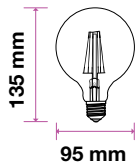

MODEL	WATTS	EQ.WATTS	LUMENS	BASE	SHAPE	BOX QTY.
VT-286	6w	60w	806	E27	G95	20 pcs

SKU: 294 | 2700K WARM WHITE

120 LM/WATT