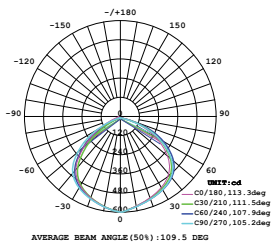

LUMINOUS INTENSITY DISTRIBUTION DIAGRAM