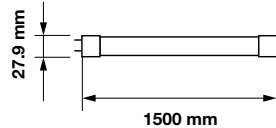

T8-Nano Plastic-High Lumen-150cm

22w VT-1585

SKU: 6306 - 3000K Warm White 3800157617406

5
YEAR
WARRANTY

Dummy Starter
Included

120 ±
LUMENS/WATT
SUPER EFFICIENT