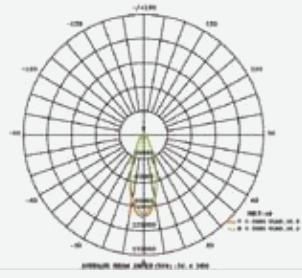

VT-500D

SKU: 490 | 5000K WHITE

WATTS	LUMENS	BEAM ANGLE	BOX QTY.
500w	67500	45°	1 pcs