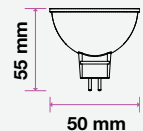

MODEL	WATTS	EQ.WATTS	LUMENS	BASE	BOX QTY.
VT-267	6.5w	40w	450	GU5.3	200 pcs

- SKU: 207 | 3000K WARM WHITE
- SKU: 208 | 4000K DAY WHITE
- SKU: 209 | 6400K WHITE