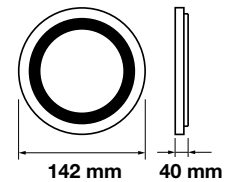

Body Type:	Aluminium
Dimension:	142x40mm
Box Qty:	20 Pcs