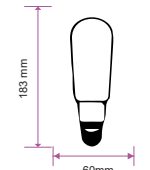

LED Type: SMD

CRI: >80

PF: >0.5

Base: E27

Beam Angle: 300°

Body Type: Glass

Dimension: Ø60x183mm

Box Qty: