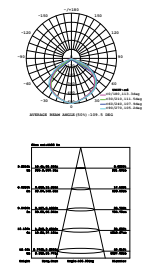

LUMINOUS INTENSITY DISTRIBUTION DIAGRAM