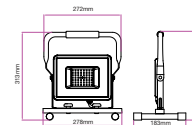

EU PLUG 3 METER WIRE

Sensor Compatible: **Yes**
Voltage/Frequency: **AC:220-240V,50Hz**
Luminous Flux: **4250lm**
Color of Fixture: **Black**

CRI: **>70**
PF: **>0.9**
IP Rating: **IP65**
Beam Angle: **100°**

Body Type: **Die Cast Aluminium**
Dimension: **278x313x183mm**
Box Qty: **10 Pcs**

Floodlight With Stand- EU Plug

100W VT-42100

SKU: 5931 - 4000K Day White
SKU: 5932 - 6400K White

3800157622875
3800157622882