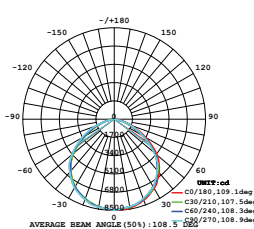

LUMINOUS INTENSITY DISTRIBUTION DIAGRAM