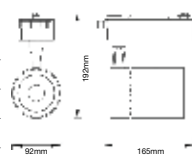

Tracklights-Black Body 35W VT-4536B

SKU: 1285 - 3000K Warm White
SKU: 1286 - 4000K Day White
SKU: 1287 - 6000K White

3800157618694
3800157618700
3800157618717

Sensor Compatible:	Yes	Beam Angle:	24°
Voltage/Frequency:	AC:220-264V,50/60Hz	Color of Fixture:	Black
Luminous Flux:	3500lm	Body Type:	Aluminium
LED Type:	COB	Life span:	20,000 Hours
CRI:	>80	Dimension:	92x165x192mm
PF:	>0.9	Box Qty:	20 Pcs