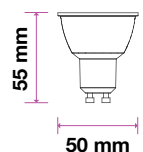

MODEL WATTS EQ.WATTS LUMENS BASE BOX QTY.
VT-291 8w 70w 720 GU10 200 pcs

SKU: 875 | 3000K WARM WHITE
SKU: 876 | 4000K DAY WHITE
SKU: 877 | 6400K WHITE