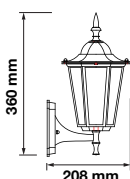

Wall Lamp

VT-749-B

SKU: 7066

3800157616195

Voltage:	AC:220-240V,50Hz
Max.Watts:	40W
IP Rating:	IP44
Holder:	E27
Color of Fixture:	Matt Black
Body Type:	Aluminium+Glass
Size:	208x360x170mm
Box Qty:	10 Pcs