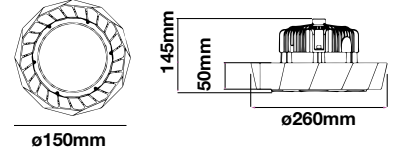

MODEL	WATTS	LUMENS	BEAM ANGLE	BOX QTY.
VT-9-108	100w	18000	120°	1 pcs

SKU: 575 | 4000K DAY WHITE
SKU: 576 | 6400K WHITE

MODEL	WATTS	LUMENS	BEAM ANGLE	BOX QTY.
VT-9-103	100w	12000	120°	1 pcs

SKU: 577 | 4000K DAY WHITE
SKU: 578 | 6400K WHITE