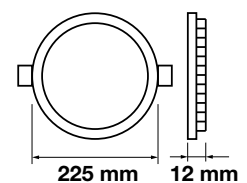

Cutting Size: ø210mm

SKU: 724 | 3000K WARM WHITE
SKU: 725 | 4000K DAY WHITE
SKU: 726 | 6400K WHITE

MODEL	WATTS	LUMENS	BOX QTY.
VT-624RD	24w	2000	10 pcs