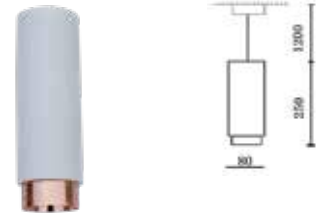

Fitting-Suspended-GU10

Model No	VT-864-G
SKU:	3111
Base:	GU10
Material:	Gypsum with metal
Shape:	Round
Color of Fixture:	White+Matt Rose Gold
Dimension:	ø250x80mm
Cutting Size:	N/A
EAN:	3800157634366
Box Qty:	9 Pcs