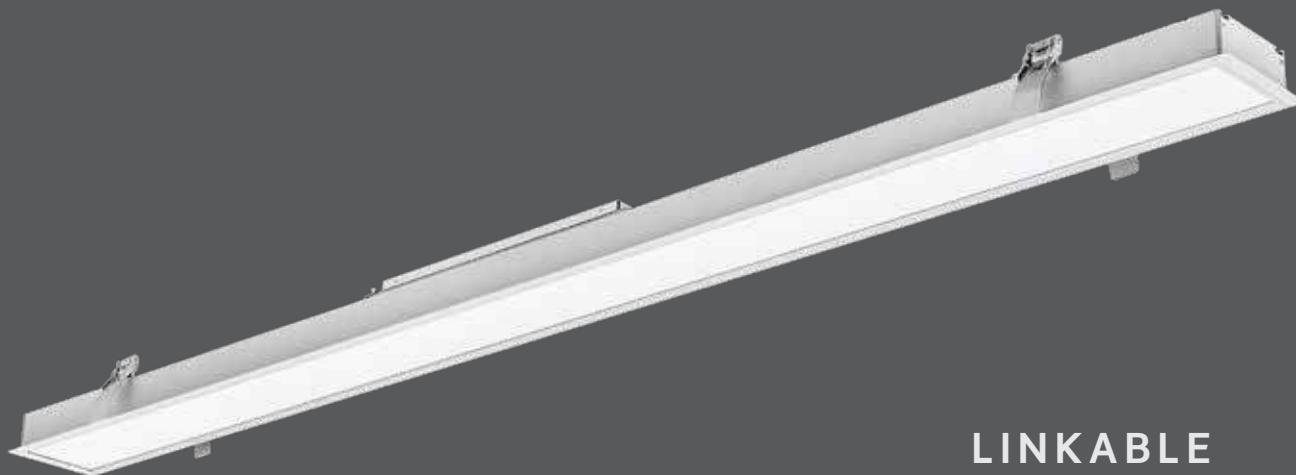

LINKABLE
UP TO 12 METERS TOGETHER

LED RECESSED LINEAR

Our new range of linear lights are also available for recessed installation, complete with necessary accessories for a seamless & continuous lighting system. Perfect replacement for traditional and inefficient linear lighting fixtures with the efficient LED provided by Samsung. Linear lights are offered in two colors variants Silver and White.

- **30,000 hrs Lifespan**
- **AC:200-240V,50/60Hz**
- **Linkable with connectors**
- **Aluminum Body**

5 YEAR
WARRANTY*

SILVER   **VT-7-41-S**

SKU:380 | 4000K DAY WHITE
SKU:603 | 6000K WHITE

WHITE   **VT-7-41-W**

SKU:381 | 4000K DAY WHITE
SKU:604 | 6000K WHITE

WATTS	LUMENS	SIZE
40w	4000	1211x70x35mm