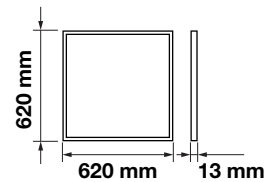

Body Type:	Aluminium+PMMA+PC
Dimension:	620x620x13mm
Box Qty:	6 Pcs