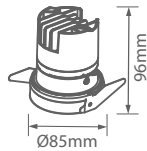

Cutting Size
Ø75mm

Sensor Compatible:	Yes
Voltage/Frequency:	AC:220-240V,50Hz
Luminous Flux:	650lm
LED Type:	COB-CREE
CRI:	>95
PF	>0.6

Beam Angle:	0-27°
Body Type:	Aluminium
Dimension:	Ø85x96mm
Cutting Size:	Ø75mm
Box Qty:	16 Pcs

Hotel Downlight-COB

15w VT-2916

SKU: 1483 - 3000K Warm White 3800157644082
SKU: 1484 - 4000K Day White 3800157644099