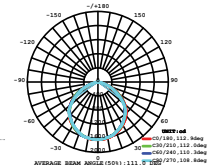

Body Type: **Aluminium**
Dimension: **255x196x36mm**
Box Qty: **10 Pcs**