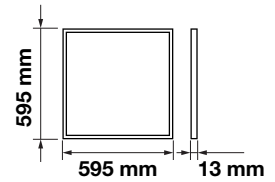

Body Type:	Aluminium+PMMA+PC
Dimension:	595x595x13mm
Box Qty:	6 Pcs