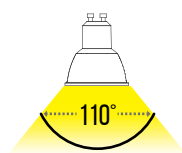

## KEY FEATURES

- Classic halogen-like design with up to 80% power savings
- Compatibility ensured: available in all existing spotlight holders
- Optional beam angles: ranging from 38°D to 300°D
- Set the right tone: dimmable options available