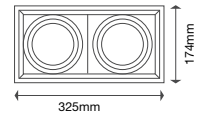

AR111-Accessories

Model No: VT-7222-W Dimension: 325x174mm
SKU: 3576 Cutting Size: 167x305mm.
Base: 2XAR111 EAN: 3800157604772
Material: Aluminium Box Qty: 12 Pcs
Color of Fixture: White