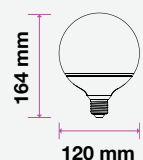

MODEL	WATTS	EQ.WATTS	LUMENS	BASE	SHAPE	BOX QTY.
VT-288	18w		2000	E27	G120	20 pcs
SKU: 123	| 3000K WARM WHITE					
SKU: 124	| 4000K DAY WHITE					
SKU: 125	| 6400K WHITE