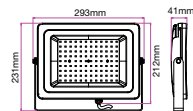

Slimline-White Body-White Wire

50w VT-4955W

SKU: 5827 - 6400K White 3800157615013

Sensor Compatible: **Yes**
Voltage/Frequency: **AC:220-240V,50/60Hz**
Luminous Flux: **4250lm**
Color of Fixture: **White**

CRI: **>70**
PF: **>0.9**
IP Rating: **IP65**
Beam Angle: **100°**

Body Type: **Die Cast Aluminium**
Dimension: **237x194x38mm**
Box Qty: **10 Pcs**

Slimline-White Body-White Wire

100w VT-49100W

SKU: 5844 - 4000K Day White 3800157615181

Sensor Compatible: **Yes**
Voltage/Frequency: **AC:220-240V,50/60Hz**
Luminous Flux: **8500lm**
Color of Fixture: **White**

CRI: **>70**
PF: **>0.9**
IP Rating: **IP65**
Beam Angle: **100°**

Body Type: **Die Cast Aluminium**
Dimension: **293x41x23mm**
Box Qty: **4 Pcs**

Slimline-White Body-White Wire

100w VT-49101W

SKU: 5970 - 3000K Warm White 3800157626231
SKU: 5971 - 4000K Day White 3800157626248
SKU: 5972 - 6400K White 3800157626255

Sensor Compatible: **Yes**
Voltage/Frequency: **AC:220-240V,50Hz**
Luminous Flux: **8500lm**
Color of Fixture: **White**

CRI: **>70**
PF: **>0.9**
IP Rating: **IP65**
Beam Angle: **100°**

Body Type: **Die Cast Aluminium**
Dimension: **291x240x30mm**
Box Qty: **4 Pcs**

Slimline-Black/Grey Body

150w VT-49150GB

SKU: 5858 - 3000K Warm White 3800157615327

Sensor Compatible: **Yes**
Voltage/Frequency: **AC:220-240V,50/60Hz**
Luminous Flux: **12750lm**
Color of Fixture: **Black+Grey**

CRI: **>70**
PF: **>0.9**
IP Rating: **IP65**
Beam Angle: **100°**

Body Type: **Die Cast Aluminium**
Dimension: **411x313x51mm**
Box Qty: **2 Pcs**

I Series-White Body

50w VT-4651W

SKU: 5906 - 6000K White 3800157619394

Sensor Compatible: **Yes**
Voltage/Frequency: **AC:200-240V,50Hz**
Luminous Flux: **4250lm**
Color of Fixture: **White**

CRI: **>70**
PF: **>0.9**
IP Rating: **IP65**
Beam Angle: **110°**

Body Type: **Aluminium**
Dimension: **255x196x36mm**
Box Qty: **10 Pcs**