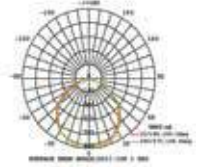

Body Type: **Aluminium**
Dimension: **110x112x22mm**
Box Qty: **40 Pcs**

E Series-Black Body

20w VT-4021B

SKU: 5946 - 3000K Warm White 3800157625395
SKU: 5947 - 4000K Day White 3800157625401
SKU: 5948 - 6500K White 3800157625418