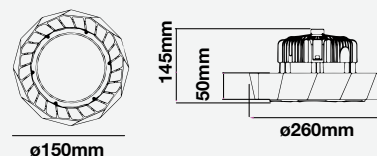

UFO HIGHBAYS

MEAN WELL Driver

This advanced LED highbays from V-TAC's PRO series are ready to impress with its high-lumen rating of 120 lm/w and LED chip from Samsung. This range is equipped with drivers from Mean Well -- a key player in the LED driver industry for a strong and efficient performance.

- Available in 100 and 120 watts
- SMD LED Type
- 30,000 hrs Lifespan
- AC:100-277V,50/60Hz
- PF: >0.9
- CRI:>80
- Die cast Aluminum

5
YEAR
WARRANTY*

MODEL	WATTS	LUMENS	BEAM ANGLE	BOX QTY.
VT-9-106	100w	12000	120°	1 pcs

SKU:585 | 4000K DAY WHITE

DALI
Dimming