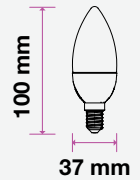

MODEL	WATTS	EQ.WATTS	LUMENS	BASE	SHAPE	BOX QTY.
VT-289	5.5w	40w	470	E27	Candle	200 pcs
SKU: 858 | 3000K WARM WHITE