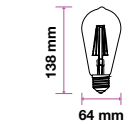

Amber Cover -Filament-ST64-E27

4W VT-1964D

SKU: 4368 - 2200K Warm White 3800157602945

EQ. Watts:	30w
Voltage/Frequency:	AC:220-240V,50Hz
Luminous Flux:	350lm
Commercial Type:	ST64

LED Type:	Filament
CRI:	>80
PF:	>0.7
Base:	E27

Beam Angle:	300°
Body Type:	Glass
Dimension:	64x138mm
Box Qty:	100 Pcs