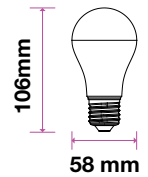

MODEL	WATTS	EQ.WATTS	LUMENS	BASE	SHAPE	BOX QTY.
VT-209	9w	55w	725	E27	A58	100 pcs

SKU: 156 | 3000K WARM WHITE