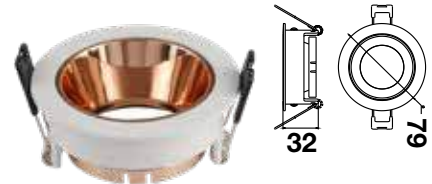

Fitting Round-GU10

Model No	VT-872-WR
SKU:	3155
Base:	GU10
Material:	Aluminium+PC
Shape:	Round
Color of Fixture:	White+Rose Gold
Dimension:	79x32mm
Cutting Size:	72mm
EAN:	3800157638982
Box Qty:	50 Pcs