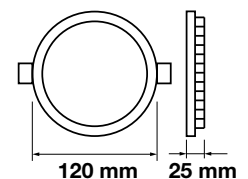

Cutting Size:  
Ø105mm

Body Type: Aluminium+Satin Nickel  
Dimension: Ø120x25mm  
Box Qty: 40 Pcs

Slim Series-Satin Nickel-Round

12w VT-1207SN

SKU: 6344 - 4000K Day White 3800157621281

Cutting Size:  
Ø155mm