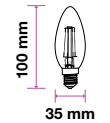

Clear Glass-Filament-Candle-E14

4W VT-1986

SKU: 4301 - 2700K Warm White 3800230629951

EQ. Watts:	40w
Voltage/Frequency:	AC:220-240V,50Hz
Luminous Flux:	400lm
Commercial Type:	Candle

LED Type:	Filament
CRI:	>80
PF:	>0.4
Base:	E14

Beam Angle:	300°
Body Type:	Glass
Dimension:	35x100mm
Box Qty:	100 Pcs