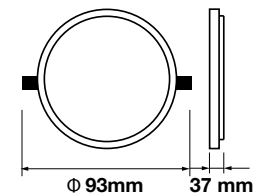

LED MINI PANELS

Round Edge Series

V-TAC's Round Edge Panel has an elegant, classic design that lights up all the way to the edges — giving a contemporary lighting effect that is ideal for residential, office, or commercial indoor areas. The quick connector feature lessens set-up time brought by complicated wirings. Built with the most stable drivers in the market, have low maintenance panels without the flashes and the flickers.

- **Quick Connector**
- **SMD LED Type**
- **30,000 hrs Lifespan**
- **120° Beam Angle**
- **AC:220-240V,50Hz**
- **CRI: >80**
- **ABS+Plastic Body**

5 YEAR
WARRANTY*

SKU: 626 | 3000K WARM WHITE
SKU: 627 | 4000K DAY WHITE
SKU: 628 | 6400K WHITE

MODEL	WATTS	LUMENS	BOX QTY.
VT-608RD	8w	800	100 pcs

Cutting Size: ø 70 mm

SKU: 620 | 3000K WARM WHITE
SKU: 621 | 4000K DAY WHITE
SKU: 622 | 6400K WHITE

MODEL	WATTS	LUMENS	BOX QTY.
VT-615RD	15w	1500	40 pcs