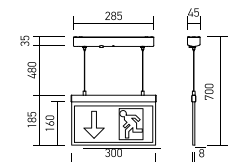

Emergency Operation Time:	>3 Hours
Battery:	Ni-Cd 4.8V,600mAh
Recharging Time:	12 Hours
Test Button:	Green Light Indicator Test Button
Stickers:	4 Stickers
Legends:	4 Way Legend Available
Mode Of Operation:	Maintained
Box Qty:	10 Pcs