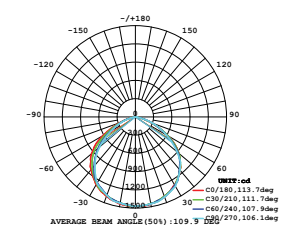

LUMINOUS INTENSITY DISTRIBUTION DIAGRAM