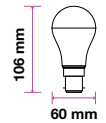

EQ. Watts: 60w  
 Voltage/Frequency: AC:220-240V,50Hz  
 Luminous Flux: 806lm  
 Commercial Type: A60

LED Type: SMD  
 CRI: >80  
 PF: >0.5  
 Base: B22

Beam Angle: 200°  
 Body Type: ThermoPlastic  
 Dimension: 60x106mm  
 Box Qty: 100 Pcs