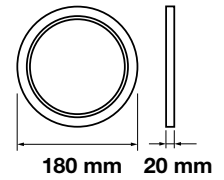

 LED Type: SMD  
 CRI: >80  
 PF: >0.9  
 Shape: Square

 Body Type: Aluminium(PKW)  
 Dimension: 160x160x20mm  
 Box Qty: 20 Pcs

SG Series-Round

15w VT-1500 RD

SKU: 4827 - 6400K White 3800230622624

Cutting Size:  
Ø160mm