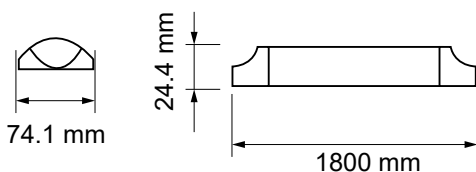

MODEL	WATTS	LUMENS	WEIGHT-KG	BOX QTY.
VT-8-20	20w	2400	0.42	10 pcs

SKU: 662 | 3000K WARM WHITE
SKU: 663 | 4000K DAY WHITE
SKU: 664 | 6400K WHITE

MODEL	WATTS	LUMENS	WEIGHT-KG	BOX QTY.
VT-8-40	40w	4800	0.84	10 pcs

SKU: 665 | 3000K WARM WHITE
SKU: 666 | 4000K DAY WHITE
SKU: 667 | 6400K WHITE

MODEL	WATTS	LUMENS	WEIGHT-KG	BOX QTY.
VT-8-50	50w	6000	1.00	10 pcs

SKU: 668 | 4000K DAY WHITE
SKU: 669 | 6400K WHITE

MODEL	WATTS	LUMENS	WEIGHT-KG	BOX QTY.
VT-9-60	60w	7200	1.20	10 pcs

SKU: 670 | 4000K DAY WHITE
SKU: 671 | 6400K WHITE