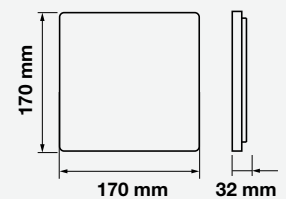

Cutting Size: 75-100mm

SKU: 742 | 3000K WARM WHITE
SKU: 743 | 4000K DAY WHITE
SKU: 744 | 6400K WHITE

MODEL	WATTS	LUMENS	BOX QTY.
VT-625SQ	24w	1800	20 pcs