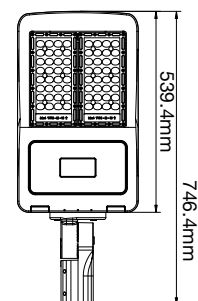

VT-202ST

SKU: 889 | 4000K DAY WHITE
SKU: 890 | 6400K WHITE

WATTS	LUMENS	BOX QTY.
200w	28000	1 pcs