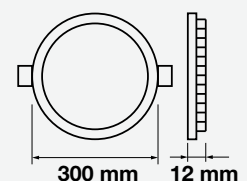

MODEL	WATTS	LUMENS	BOX QTY.
VT-624RD	24w	2000	10 pcs

Cutting Size: ø280mm