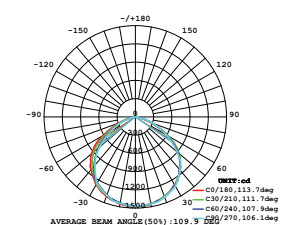

LUMINOUS INTENSITY DISTRIBUTION DIAGRAM

LUMINOUS INTENSITY DISTRIBUTION DIAGRAM