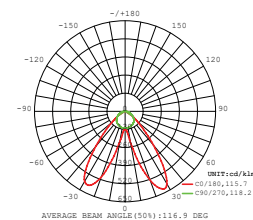

LINEAR MASTER TRUNKING
SKU: 1362 | 4000K DAY WHITE

DOUBLE ASYMMETRIC
LENS

DIMMABLE