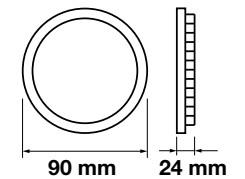

Emergency Pack: Available
Voltage/Frequency: AC:85-265V,50/60Hz
Luminous Flux: 420lm
Beam Angle: 120°

LED Type: SMD
CRI: >80
PF: >0.5
Shape: Round

Body Type: Aluminium+Chrome
Dimension: Ø90x24mm
Box Qty: 40 Pcs