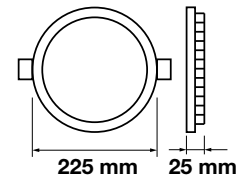

Body Type: Aluminium+Chrome
Dimension: Ø225x25mm
Box Qty: 20 Pcs