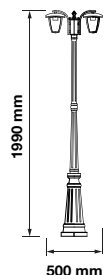

Stand Lamp
VT-739

SKU: 7062   3800157612654

Voltage:	AC:220-240V,50Hz
Max.Watts:	60Wx2
IP Rating:	IP44
Holder:	E27
Color of Fixture:	Black
Body Type:	Aluminium+Glass
Size:	500x1990mm
Box Qty:	1 Pcs