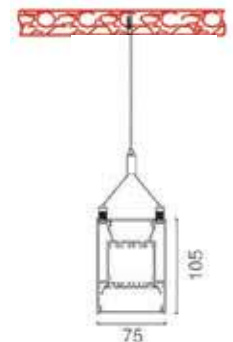

WATTS	LUMENS
UP 20w	UP-2000
DOWN 40w	DOWN-4000

SIZE
1200x75x105mm

100

LED LINEAR LIGHTS

*Suitable for 10-12 hours daily, usage of the product for 24 hours a day would void warranty

www.v-tac.eu | www.vtacexports.com