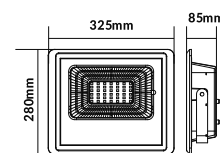

NEW

Solar-Floodlight
60W VT-60W

SKU: 8575 - 4000K Day White

3800157645607

Solar
Lights

UV
PROTECTION

IP65
RATING

Battery: 10000mAh

Charging Time: 4 Hours

CRI: >70

Voltage/Frequency: DC:6.4V

Working Time: 8 Hours

Body Type: Aluminium

Luminous Flux: 1650lm

IP Rating: IP65

Dimension: 270x70x238mm

Color of Fixture: Black

Beam Angle: 120°

Box Qty: 5Pcs

NEW

Solar-Floodlight
100W VT-100W

SKU: 8576 - 4000K Day White

3800157645614

Solar
Lights

UV
PROTECTION

IP65
RATING

Battery: 15000mAh

Charging Time: 4 Hours

CRI: >70

Voltage/Frequency: DC:6.4V

Working Time: 8 Hours

Body Type: Aluminium

Luminous Flux: 2450lm

IP Rating: IP65

Dimension: 325x85x280mm

Color of Fixture: Black

Beam Angle: 120°

Box Qty: 2Pcs

NEW

Solar-Floodlight
200W VT-200W

SKU: 8577 - 4000K Day White

3800157645621

Solar
Lights

UV
PROTECTION

IP65
RATING

Battery: 20000mAh

Charging Time: 4 Hours

CRI: >70

Voltage/Frequency: DC:10V

Working Time: 8 Hours

Body Type: Aluminium

Luminous Flux: 3100lm

IP Rating: IP65

Dimension: 353x90x304mm

Color of Fixture: Black

Beam Angle: 120°

Box Qty: 2Pcs

NEW

Solar-Floodlight
300W VT-300W

SKU: 8578 - 4000K Day White

3800157645638

Solar
Lights

UV
PROTECTION

IP65
RATING

Battery: 25000mAh

Charging Time: 4 Hours

CRI: >70

Voltage/Frequency: DC:10V

Working Time: 8 Hours

Body Type: Aluminium

Luminous Flux: 4200lm

IP Rating: IP65

Dimension: 437x90x356mm

Color of Fixture: Black

Beam Angle: 120°

Box Qty: 2Pcs

Floodlight-Infrared-RGB
10W VT-4711RF

SKU: 5894 - RGB

3800157617512

IP65
RATING

Sensor Compatible: Yes

CRI: >80

Body Type: Die Cast Aluminium

Voltage/Frequency: AC:220-240V,50/60Hz

PF: >0.9

Dimension: 87X115X85mm

Luminous Flux: 800lm

IP Rating: IP65

Box Qty: 20 Pcs

Color of Fixture: White