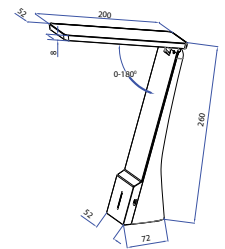

Table Lamps-White+Gold

4w VT-1014-G

SKU: 7099 - 3 IN 1 3800157616997

Voltage/Frequency:	AC:100-240V,50/60Hz
Luminous Flux:	120lm
CRI:	>80
PF:	>0.45

Beam Angle:	120°
Color:	White+Gold
Body Type:	ABS+PC+Aluminium
Dimension:	200x50x263mm
Box Qty:	25 Pcs