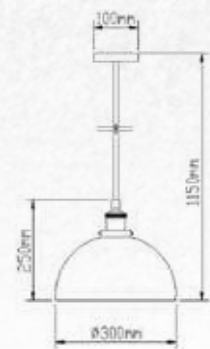

Transparent Glass-Metal Series

Model:	VT-7300
SKU:	3737
EAN:	3800157611107
Size:	300x250x1150mm
Box Qty:	8Pcs
Material:	Glass+Metal