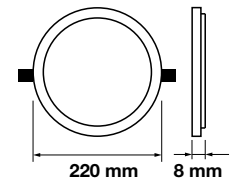

Body Type: **Aluminium**
Dimension: **Ø220x8mm**
Box Qty: **40 Pcs**