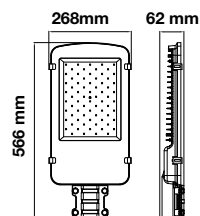

Streetlight-High Lumen

100w VT-15105ST

SKU: 5501 - 3000K Warm White 3800157634595