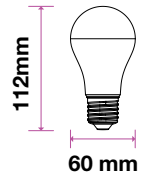

MODEL	WATTS	EQ.WATTS	LUMENS	BASE	SHAPE	BOX QTY.
VT-285	8.5w	75w	1055	E27	A60	100 pcs

- SKU: 252 | 3000K WARM WHITE
- SKU: 253 | 4000K DAY WHITE
- SKU: 254 | 6400K WHITE