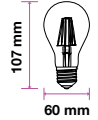

Amber Cover -Filament-Candle-E14

4W VT-1947

SKU: 7116 - 2200K Warm White 3800157609913

EQ. Watts:	35w
Voltage/Frequency:	AC:220-240V,50Hz
Luminous Flux:	350lm
Commercial Type:	Candle

LED Type:	Filament
CRI:	>80
PF:	>0.4
Base:	E14

Beam Angle:	300°
Body Type:	Glass
Dimension:	35x121mm
Box Qty:	100 Pcs

White Cover -Filament-A60-E27

4W VT-1939

SKU: 4489 - 2700K Warm White 3800157609647
SKU: 4490 - 4000K Day White 3800157609654
SKU: 4491 - 6400K White 3800157609661

EQ. Watts:	40w
Voltage/Frequency:	AC:220-240V,50Hz
Luminous Flux:	350lm
Commercial Type:	A60

LED Type:	Filament
CRI:	>80
PF:	>0.4
Base:	E27

Beam Angle:	300°
Body Type:	Glass
Dimension:	60x107mm
Box Qty:	50 Pcs

White Cover -Filament-Candle-E14

4W VT-1924

SKU: 7103 - 6400K White 3800157609784

EQ. Watts:	35w
Voltage/Frequency:	AC:220-240V,50Hz
Luminous Flux:	350lm
Commercial Type:	Candle

LED Type:	Filament
CRI:	>80
PF:	>0.4
Base:	E14

Beam Angle:	300°
Body Type:	Glass
Dimension:	35x100mm
Box Qty:	100 Pcs

Cross Filament-Candle-E14

4W VT-1924C

SKU: 71011 - 2700K Warm White 3800157628617
SKU: 71031 - 6400K White 3800157624244

EQ. Watts:	35w
Voltage/Frequency:	AC:220-240V,50Hz
Luminous Flux:	350lm
Commercial Type:	Candle

LED Type:	Filament
CRI:	>80
PF:	>0.4
Base:	E14

Beam Angle:	300°
Body Type:	Glass
Dimension:	35x100mm
Box Qty:	100 Pcs

White Cover -Filament-Candle-E14

4W VT-1927

SKU: 7106 - 6400K White 3800157609814

EQ. Watts:	40w
Voltage/Frequency:	AC:220-240V,50Hz
Luminous Flux:	350lm
Commercial Type:	Candle

LED Type:	Filament
CRI:	>80
PF:	>0.4
Base:	E14

Beam Angle:	300°
Body Type:	Glass
Dimension:	35x121mm
Box Qty:	100 Pcs