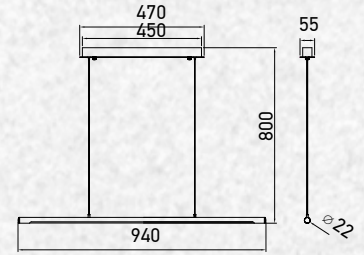

# LED Pendants

Offering cutting edge designs as per your mood. From warm to bright task lighting, our pendants come in a wide variety of styles, colors and materials

Designer Sleek Pendant-Chrome

18w VT-7018