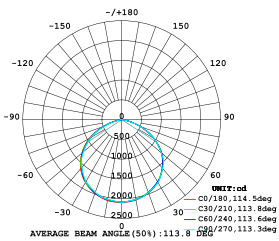

LUMINOUS INTENSITY DISTRIBUTION DIAGRAM