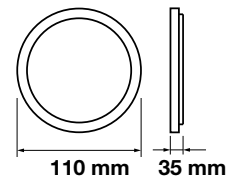

Body Type: **Aluminium**
Dimension: **Ø110x35mm**
Box Qty: **20 Pcs**