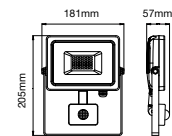

PIR-Slimline-White Body

20W VT-4922PIRW

SKU: 5804 - 3000K Warm White 3800157614788
SKU: 5806 - 6000K White 3800157614801

Detection Angle: 120°
Detection Distance: 2-8m
Voltage/Frequency: AC:220-240V,50/60Hz
Luminous Flux: 1600lm

CRI: >70
PF: >0.9
IP Rating: IP44
Beam Angle: 100°