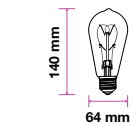

Amber Cover -Filament-ST64-E27

5W VT-2066

SKU: 7220 - 2200K Warm White 3800157617284

EQ. Watts:	30w
Voltage/Frequency:	AC:220-240V,50Hz
Luminous Flux:	300lm
Commercial Type:	ST64

LED Type:	Filament
CRI:	>80
PF:	>0.5
Base:	E27

Beam Angle:	300°
Body Type:	Glass
Dimension:	64x140mm
Box Qty:	100 Pcs