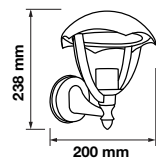

Wall Lamp
VT-730

SKU: 7046

3800157610391

Voltage:	AC:220-240V,50Hz
Max.Watts:	40W
IP Rating:	IP44
Holder:	E27
Color of Fixture:	Black
Body Type:	Aluminium+Glass
Size:	200x238mm
Box Qty:	6 Pcs