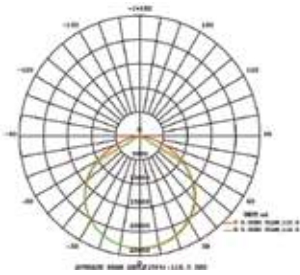

VT-501D

SKU: 493 | 5000K WHITE

WATTS	LUMENS	BEAM ANGLE	BOX QTY.
500w	67500	110°	1 pcs