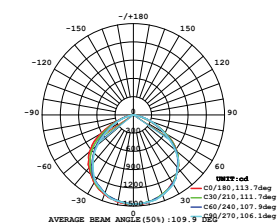

LUMINOUS INTENSITY DISTRIBUTION DIAGRAM

LUMINOUS INTENSITY DISTRIBUTION DIAGRAM