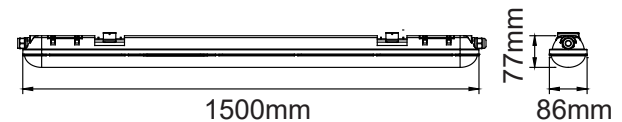

MODEL	WATTS	LUMENS	ON/OFF	BODY TYPE	PF	WEIGHT-KG	BOX QTY.
VT-160	60w	7200	15000	Plastic+Aluminium	>0.9	2.10	9 pcs

SKU: 678 | 4000K DAY WHITE
SKU: 679 | 6400K WHITE

MODEL	WATTS	LUMENS	ON/OFF	BODY TYPE	PF	WEIGHT-KG	BOX QTY.
VT-170	70w	8400	15000	Plastic+Aluminium	>0.9	2.67	9 pcs

SKU: 676 | 4000K DAY WHITE
SKU: 677 | 6400K WHITE