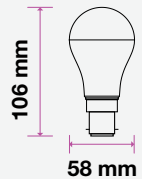

LED PLASTIC BULBS
A58

5 YEAR
WARRANTY*

MODEL	WATTS	EQ.WATTS	LUMENS	BASE	SHAPE	BOX QTY.
VT-229	9w	60w	806	B22	A58	96 pcs

SKU: 101 | 3000K WARM WHITE
SKU:850 | 4000K DAY WHITE
SKU: 851 | 6400K WHITE

MODEL	WATTS	EQ.WATTS	LUMENS	BASE	SHAPE	BOX QTY.
VT-219	9w	60w	806	B22	A58	100 pcs

SKU: 270 | 3000K WARM WHITE

MODEL	WATTS	EQ.WATTS	LUMENS	BASE	SHAPE	BOX QTY.
VT-259D	9w	60	806	B22	A58	100 pcs

SKU: 852 | 3000K WARM WHITE