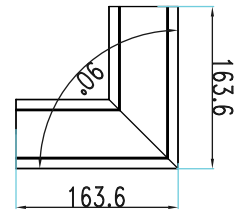

SILVER: SKU:386 | 4000K DAY WHITE
WHITE: SKU:385 | 4000K DAY WHITE

10W
VT-7-41-LN