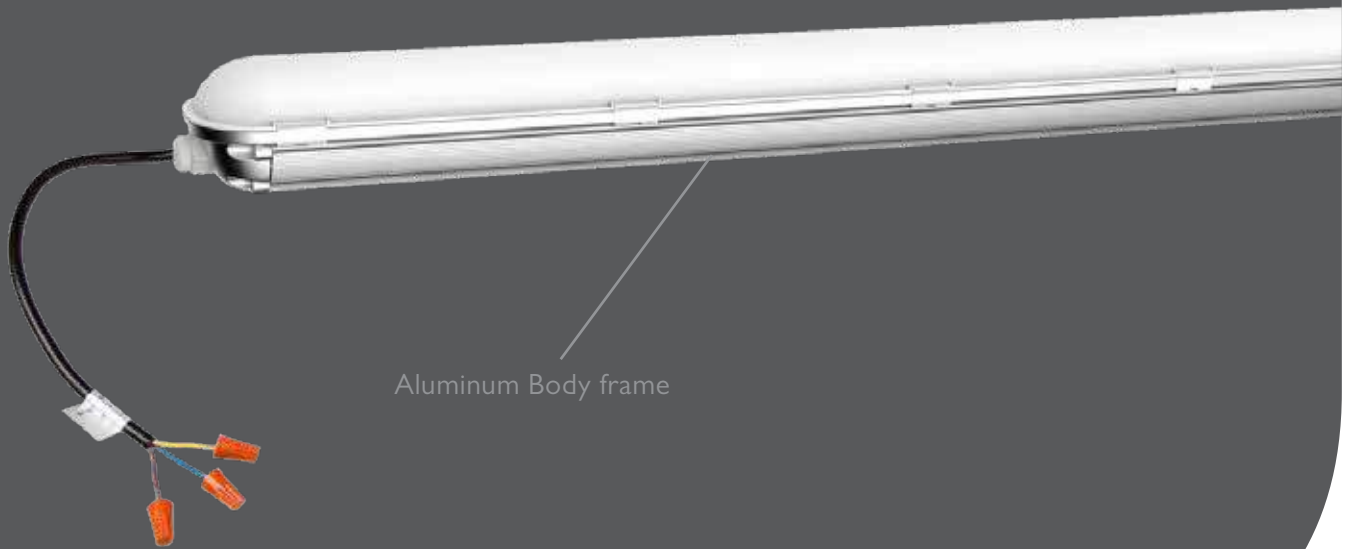

Aluminum Body frame

MODEL	WATTS	LUMENS	ON/OFF	BODY TYPE	PF	WEIGHT-KG	BOX QTY.
VT-160	60w	7200	15000	Plastic+Aluminium	>0.9	2.10	9 pcs

SKU: 678 | 4000K DAY WHITE
SKU: 679 | 6400K WHITE