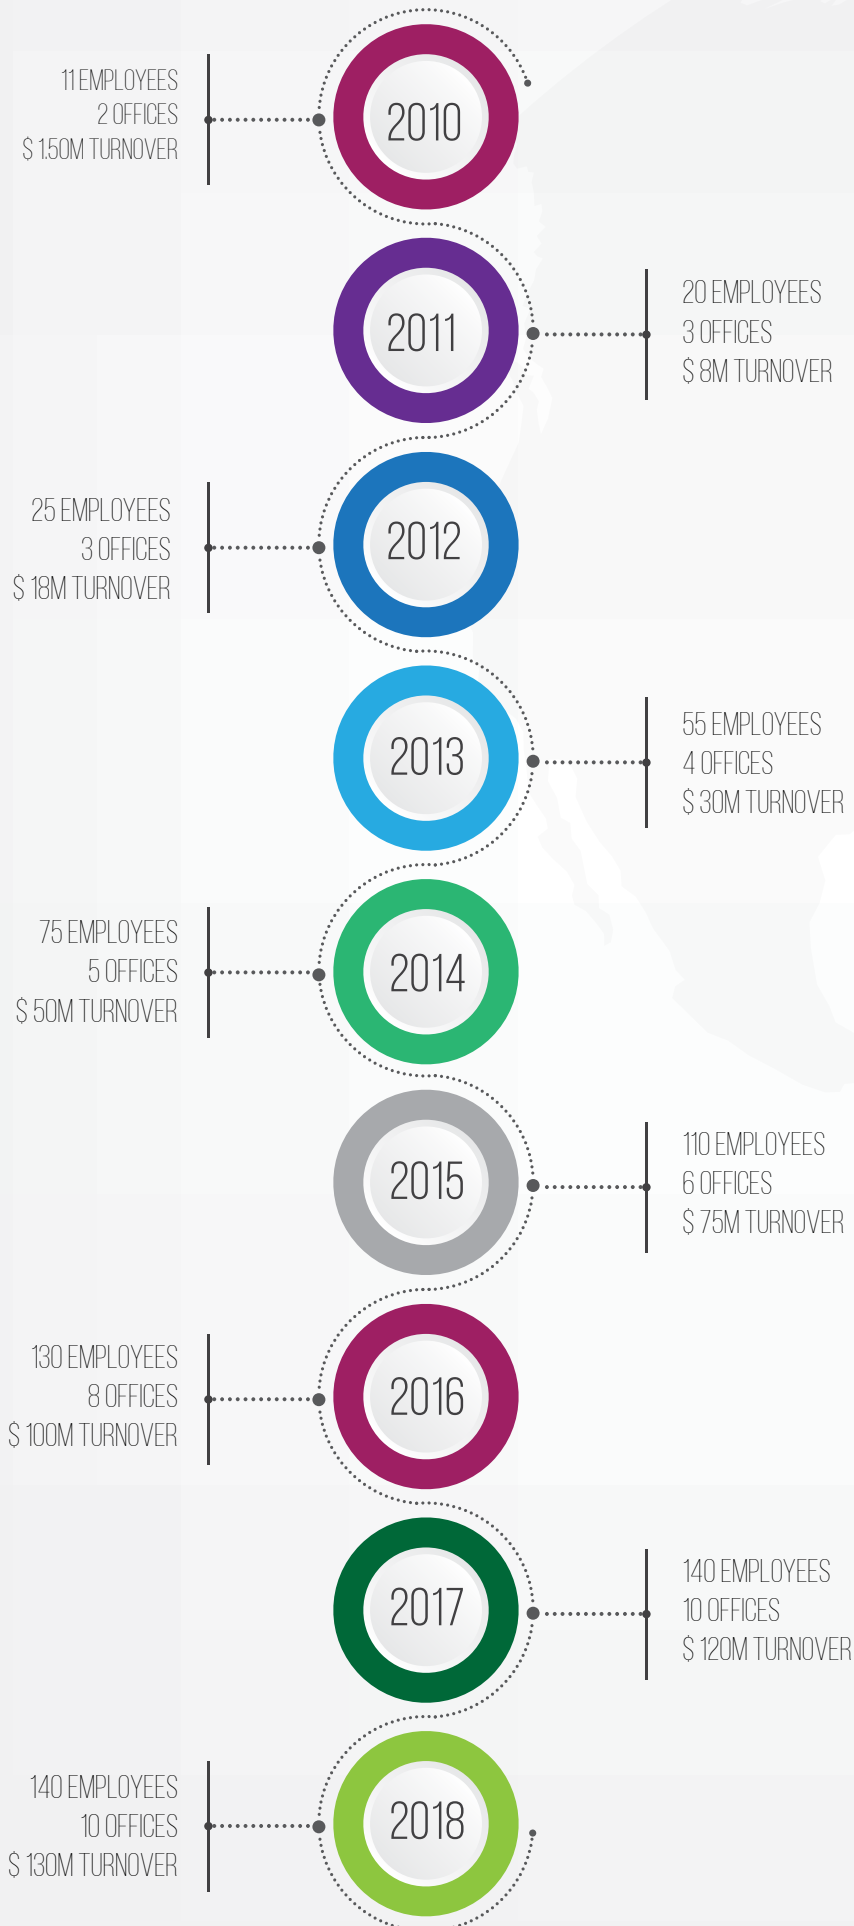

OUR JOURNEY SO FAR.....

V-TAC was developed and designed by Energy and Lighting specialist to not only bring Sustainable LED Lighting Solutions to your homes but to Keep Adding Value and Live up to the expectations of our Customers and Distributors.

Thanks to our ceaseless innovation, our broad portfolio includes a diverse range of next-generation LED Lighting technologies designed to provide a Professional solution for Professionals. Introducing an enhanced product range with a 5-Year Warranty.

The V-TAC Pro Series is set to take the LED Market by storm with Samsung's reliable and efficient LED Chips. Creating a better world for Modern Lighting through innovative technology and modern components.