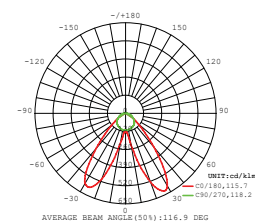

LINEAR FOLLOW TRUNKING
SKU: 1365 | 4000K DAY WHITE