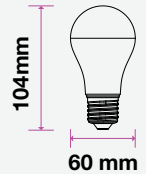

HIGH LUMEN BULBS

A60 | A65

Adequate light at an optimal cost – equipped with Samsung LED chip, V-TAC's complete range of high-lumen LED lamps includes a vast array of general-purpose lighting solutions with the efficiency of LED lighting technology. Better design, quality, and performance; truly a modern take on traditional lamps.

- A++ energy rating
- 120 lm/w
- 30,000-hr lifespan
- 200° Beam Angle
- AC:220-240V,50Hz
- CRI: >80

5 YEAR
WARRANTY*

MODEL	WATTS	EQ.WATTS	LUMENS	BASE	SHAPE	BOX QTY.
VT-265	6.5w	60w	806	E27	A60	100 pcs

- SKU: 255 | 3000K WARM WHITE
- SKU: 256 | 4000K DAY WHITE
- SKU: 257 | 6400K WHITE

MODEL	WATTS	EQ.WATTS	LUMENS	BASE	SHAPE	BOX QTY.
VT-285	8.5w	75w	1055	E27	A60	100 pcs

- SKU: 252 | 3000K WARM WHITE
- SKU: 253 | 4000K DAY WHITE
- SKU: 254 | 6400K WHITE

MODEL	WATTS	EQ.WATTS	LUMENS	BASE	SHAPE	BOX QTY.
VT-295	12w	100w	1521	E27	A65	100 pcs

- SKU: 249 | 3000K WARM WHITE
- SKU: 250 | 4000K DAY WHITE
- SKU: 251 | 6400K WHITE