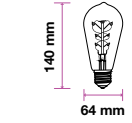

Amber Cover -Filament-ST64-E27

4W VT-2144

SKU: 7327 - 2200K Warm White 3800157624718

EQ. Watts:	40w
Voltage/Frequency:	AC:220-240V,50Hz
Luminous Flux:	400lm
Commercial Type:	ST64

LED Type:	Filament
CRI:	>80
PF:	>0.4
Base:	E27

Beam Angle:	300°
Body Type:	Glass
Dimension:	64x140mm
Box Qty:	100 Pcs