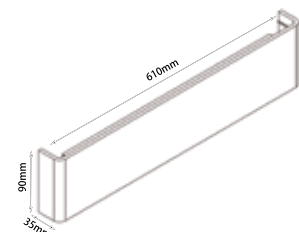

PF: **>0.5**  
Beam Angle: **Adjustable 5°-90°**  
Body Type: **Aluminium**  
Dimension: **600x100x42mm**  
Box Qty: **10 Pcs**