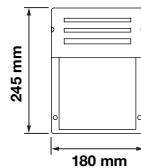

Wall Lamp
VT-754-MB

SKU: 7076

3800157616294

Voltage:	AC:220-240V,50Hz
Max.Watts:	40W
IP Rating:	IP44
Holder:	E27
Color of Fixture:	Matt Black
Body Type:	Aluminium+Glass
Size:	245x180x93mm
Box Qty:	10 Pcs