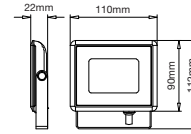

E Series-White Body

10W VT-4011W

SKU: 5943 - 3000K Warm White 3800157625364
SKU: 5944 - 4000K Day White 3800157625371
SKU: 5945 - 6500K White 3800157625388

Sensor Compatible: **Yes**
Voltage/Frequency: **AC:220-240V,50Hz**
Luminous Flux: **850lm**
Color of Fixture: **White**

CRI: **>70**
PF: **>0.9**
IP Rating: **IP65**
Beam Angle: **110°**

Body Type: **Aluminium**
Dimension: **110x112x22mm**
Box Qty: **40 Pcs**

E Series-White Body

20W VT-4021W

SKU: 5949 - 3000K Warm White 3800157625425
SKU: 5950 - 4000K Day White 3800157625432
SKU: 5951 - 6500K White 3800157625449

Sensor Compatible: **Yes**
Voltage/Frequency: **AC:220-240V,50/60Hz**
Luminous Flux: **1700lm**
Color of Fixture: **White**

CRI: **>70**
PF: **>0.9**
IP Rating: **IP65**
Beam Angle: **110°**

Body Type: **Aluminium**
Dimension: **150x143x26mm**
Box Qty: **20 Pcs**

E Series-White Body

30W VT-4031W

SKU: 5955 - 3000K Warm White 3800157625487
SKU: 5956 - 4000K Day White 3800157625494
SKU: 5957 - 6500K White 3800157625500

Sensor Compatible: **Yes**
Voltage/Frequency: **AC:220-240V,50Hz**
Luminous Flux: **2550lm**
Color of Fixture: **White**

CRI: **>70**
PF: **>0.9**
IP Rating: **IP65**
Beam Angle: **110°**

Body Type: **Aluminium**
Dimension: **185x163x26mm**
Box Qty: **20 Pcs**

E Series-White Body

50W VT-4051W

SKU: 5961 - 3000K Warm White 3800157625548
SKU: 5962 - 4000K Day White 3800157625555
SKU: 5963 - 6500K White 3800157625562

Sensor Compatible: **Yes**
Voltage/Frequency: **AC:220-240V,50/60Hz**
Luminous Flux: **4250lm**
Color of Fixture: **White**

CRI: **>70**
PF: **>0.9**
IP Rating: **IP65**
Beam Angle: **110°**

Body Type: **Aluminium**
Dimension: **245x192x28mm**
Box Qty: **10 Pcs**

E Series-White Body

100W VT-40101W

SKU: 5967 - 3000K Warm White 3800157625609
SKU: 5968 - 4000K Day White 3800157625616
SKU: 5969 - 6500K White 3800157625623