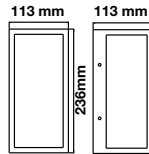

Wall Lamp

VT-837

SKU: 8518 3800157637442

Voltage:	AC:220-240V, 50Hz
Max.Watts:	60W
IP Rating:	IP44
Holder:	E27
Color of Fixture:	Matt White
Body Type:	Aluminium+Clear Glass
Size:	113x236x113mm
Box Qty:	10 Pcs