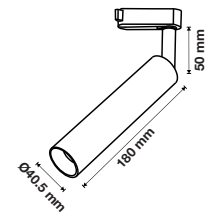

- **COB LED Type**
- **30,000 hrs Lifespan**
- **24° Beam Angle**
- **AC:220-240V,50Hz**
- **High CRI of > 90**
- **Aluminum Body**

MODEL	WATTS	LUMENS	PF	CRI	BOX QTY.	BEAM ANGLE
VT-407-W	7w	490	>0.5	>90	40 pcs	24°

SKU: 350 | 3000K WARM WHITE
SKU: 351 | 4000K DAY WHITE
SKU: 352 | 5000K WHITE

MODEL	WATTS	LUMENS	PF	CRI	BOX QTY.	BEAM ANGLE
VT-415-W	15w	1200	>0.5	>90	40 pcs	24°

SKU: 356 | 3000K WARM WHITE
SKU: 357 | 4000K DAY WHITE
SKU: 358 | 5000K WHITE