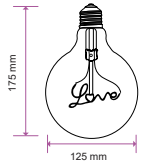

NEW

SpecialBulbs

3D Filament-G125-E27
3W VT-2233
SKU: 2706 - 3000K Warm White 3800157641548

EQ. Watts:	N/A
Voltage/Frequency:	AC:220-240V,50Hz
Luminous Flux:	40lm
Commercial Type:	G125

LED Type:	COB
CRI:	>80
PF:	>0.45
Base:	E27

Beam Angle:	300°
Body Type:	Glass
Dimension:	Ø125x170mm
Box Qty:	50 Pcs

NEW

SpecialBulbs

Filament-G125-E27
5W VT-2205
SKU: 2700 - 2200K Warm White 3800157641487

EQ. Watts:	30w
Voltage/Frequency:	AC:220-240V, 50Hz
Luminous Flux:	70lm
Commercial Type:	G125

LED Type:	Filament
CRI:	>80
PF:	>0.45
Base:	E27

Beam Angle:	300°
Body Type:	Glass
Dimension:	Ø125x175mm
Box Qty:	50 Pcs

NEW

SpecialBulbs

Amber-G165-E27
8W VT-2159
SKU: 45641 - 2200K Warm White 3800157641197

Voltage/Frequency:	AC:220-240V,50Hz
Luminous Flux:	620lm
Commercial Type:	G165

LED Type:	Filament
CRI:	>80
PF:	>0.45
Base:	E27

Beam Angle:	300°
Body Type:	Glass
Dimension:	Ø165x295mm
Box Qty:	6 Pcs

NEW

SpecialBulbs

Smoky-G165-E27
8W VT-2159-S
SKU: 45651 - 2200K Warm White 3800157641203

Voltage/Frequency:	AC:220-240V,50Hz
Luminous Flux:	240lm
Commercial Type:	G165

LED Type:	Filament
CRI:	>80
PF:	>0.45
Base:	E27

Beam Angle:	300°
Body Type:	Glass
Dimension:	Ø165x295mm
Box Qty:	6 Pcs