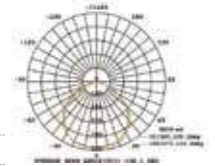

Body Type: **Die Cast Aluminium**
Dimension: **291x240x30mm**
Box Qty: **4 Pcs**

Slimline-Black/Grey Body

150w VT-49150GB

SKU: 5858 - 3000K Warm White 3800157615327

Sensor Compatible: **Yes**
Voltage/Frequency: **AC:220-240V,50/60Hz**
Luminous Flux: **12750lm**
Color of Fixture: **Black+Grey**

CRI: **>70**
PF: **>0.9**
IP Rating: **IP65**
Beam Angle: **100°**