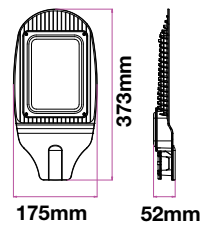

Streetlight-Photo Cell Sensor

30w VT-15031ST

SKU: 5489 - 4000K Day White 3800157623483
SKU: 5490 - 6400K White 3800157623490

PHOTOCELL SENSOR
Auto Turns On At Night
Auto Turns Off At Day Time

Sensor Compatible:	Yes
Voltage/Frequency:	AC:190-240V,50/60Hz
Luminous Flux:	2400lm
LED Type:	SMD
IP Rating:	IP65
Dimension:	175x373x52mm

CRI:	>70
PF:	>0.9
Beam Angle:	100°
Body Type:	Die Cast Aluminium
Box Qty:	1 Pcs