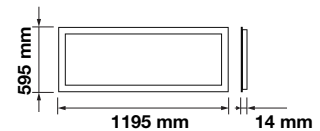

Body Type: Aluminium+PMMA+PS
Dimension: 1195x595x14mm
Box Qty: 2 Pcs