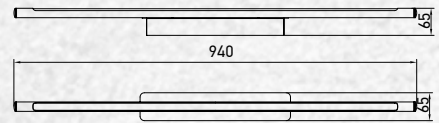

Mirror Surface Light-Chrome

12w VT-7014

Built In LED

SKU: 3902 - 4000K Day white

3800157621878

Voltage/Frequency:	AC:220-240V,50Hz
Luminous Flux:	900lm
LED Type:	SMD
CRI:	>80
PF:	>0.8
Beam Angle:	120°

No. of LED:	60 pcs
Material :	Stainless Steel+Metal+PMMA
Unit GW :	1.08 Kg
Life Span:	20,000 Hours
Size :	640x65x65mm
Box Qty:	12Pcs