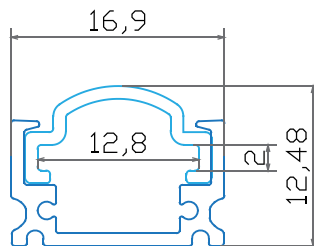

Aluminium Profile-Matt

Model No:	VT-7102-M
SKU:	9984
Dimension:	16.9x12.48x1000mm
Color of Fixture:	Matt
EAN:	3800230622150
Box Qty.	140 Pcs