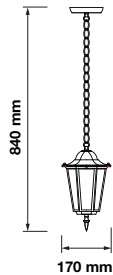

Ceiling Lamp
VT-752-W

SKU: 7073 3800157616263

Voltage:	AC:220-240V,50Hz
Max.Watts:	40W
IP Rating:	IP44
Holder:	E27
Color of Fixture:	White
Body Type:	Aluminium+Glass
Size:	170x840mm
Box Qty:	10 Pcs