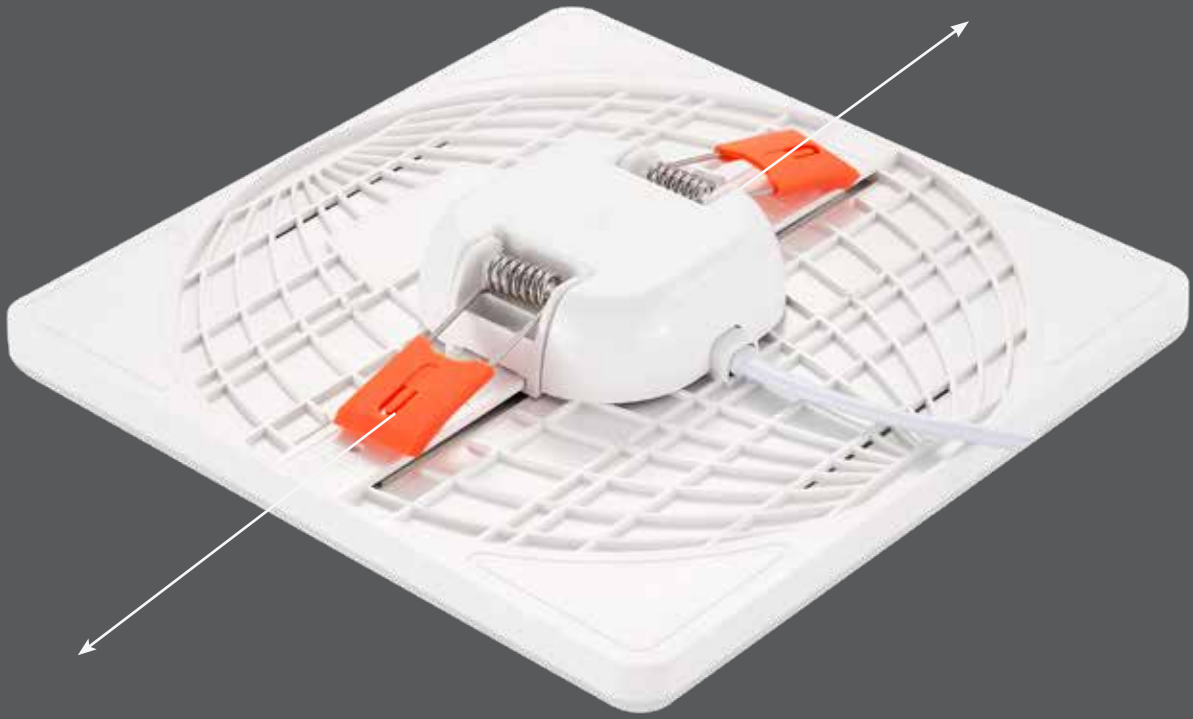

EXPANDABLE CLIPS TO ADJUST