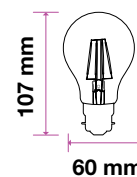

MODEL	WATTS	EQ.WATTS	LUMENS	BASE	SHAPE	BOX QTY.
VT-208	4w	40w	400	B22	A60	96 pcs

SKU: 106 | 3000K WARM WHITE