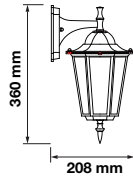

Wall Lamp
VT-750-W

SKU: 7069 3800157616225

Voltage:	AC:220-240V,50Hz
Max.Watts:	40W
IP Rating:	IP44
Holder:	E27
Color of Fixture:	Matt White
Body Type:	Aluminium+Glass
Size:	208x360x170mm
Box Qty:	10 Pcs