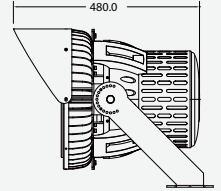

VT-500D

SKU: 490 | 5000K WHITE

WATTS	LUMENS	BEAM ANGLE	BOX QTY.
500w	67500	45°	1 pcs