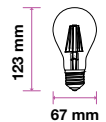

EQ. Watts:	80w
Voltage/Frequency:	AC:220-240V,50/60Hz
Luminous Flux:	1100lm
Commercial Type:	A67

LED Type:	Filament
CRI:	>80
PF:	>0.5
Base:	E27

Beam Angle:	300°
Body Type:	Glass
Dimension:	67x123mm
Box Qty:	50 Pcs