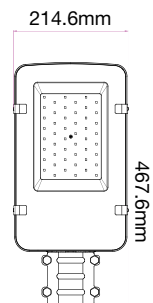

VT-50ST

SKU: 527 | 4000K DAY WHITE
SKU: 528 | 6400K WHITE

WATTS	LUMENS	BOX QTY.
50w	6000	4 pcs