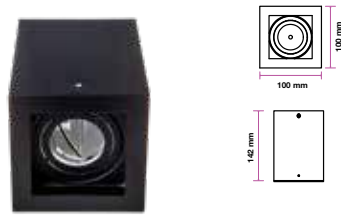

Fitting-Square-GU10

Model No	VT-797-B
SKU:	3631
Base:	GU10
Material:	Die Cast Aluminium
Shape:	Square
Color of Fixture:	Black
Dimension:	100x100x142mm
Cutting Size:	N/A
EAN:	3800157612081
Box Qty:	50 Pcs