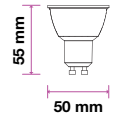

Spotlights-GU10-Milky Cover-110°

3W VT-1933

SKU: 7126 - 3000K Warm White 3800157610148
SKU: 7127 - 4000K Day White 3800157610155
SKU: 7128 - 6400K White 3800157610162

EQ. Watts: 25w
Voltage/Frequency: AC:220-240V,50Hz
Luminous Flux: 210lm
LED Type: SMD

CRI: >80
PF: >0.4
Base: GU10
Beam Angle: 110°

Body Type: Plastic
Dimension: 50x57mm
Box Qty: 200 Pcs