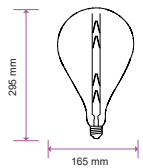

NEW

SpecialBulbs

3D Filament-G125-E27
3W VT-2233
SKU: 2706 - 3000K Warm White 3800157641548

EQ. Watts:	N/A
Voltage/Frequency:	AC:220-240V,50Hz
Luminous Flux:	40lm
Commercial Type:	G125

LED Type:	COB
CRI:	>80
PF:	>0.45
Base:	E27

Beam Angle:	300°
Body Type:	Glass
Dimension:	Ø125x170mm
Box Qty:	50 Pcs

NEW

SpecialBulbs

Filament-G125-E27
5W VT-2205
SKU: 2700 - 2200K Warm White 3800157641487

EQ. Watts:	30w
Voltage/Frequency:	AC:220-240V, 50Hz
Luminous Flux:	70lm
Commercial Type:	G125

LED Type:	Filament
CRI:	>80
PF:	>0.45
Base:	E27

Beam Angle:	300°
Body Type:	Glass
Dimension:	Ø125x175mm
Box Qty:	50 Pcs

NEW

SpecialBulbs

Amber-G165-E27
8W VT-2159
SKU: 45641 - 2200K Warm White 3800157641197

Voltage/Frequency:	AC:220-240V,50Hz
Luminous Flux:	620lm
Commercial Type:	G165

LED Type:	Filament
CRI:	>80
PF:	>0.45
Base:	E27

Beam Angle:	300°
Body Type:	Glass
Dimension:	Ø165x295mm
Box Qty:	6 Pcs

NEW

SpecialBulbs

Smoky-G165-E27
8W VT-2159-S
SKU: 45651 - 2200K Warm White 3800157641203

Voltage/Frequency:	AC:220-240V,50Hz
Luminous Flux:	240lm
Commercial Type:	G165

LED Type:	Filament
CRI:	>80
PF:	>0.45
Base:	E27

Beam Angle:	300°
Body Type:	Glass
Dimension:	Ø165x295mm
Box Qty:	6 Pcs