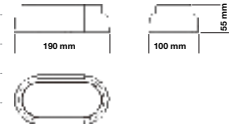

Sensor Compatible:	Yes
Voltage/Frequency:	AC:200-240V,50/60Hz
Luminous Flux:	560lm
IP Rating:	IP54
CRI:	>70
PF:	>0.5

Beam Angle:	120°
Color of Fixture:	Black
Body Type:	PC
Shape:	Rectangle
Dimension:	190x100x55mm
Box Qty:	20 Pcs