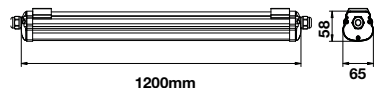

Voltage/Frequency:	AC:220-240V,50Hz
Luminous Flux:	2880lm
LED Type:	SMD
CRI:	>70

PF:	>0.9
Beam Angle:	120°
Body Type:	Plastic
On/Off:	>10,000

Life span:	20,000 Hours
Gross weight:	0.60 kg
Dimension:	1200x65x58mm
Box Qty:	12 Pcs