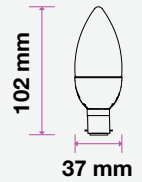

## LED PLASTIC BULBS

Candle | G45

**5** YEAR  
WARRANTY\*

Candle | B15

Candle | B22

G45

MODEL	WATTS	EQ.WATTS	LUMENS	BASE	SHAPE	BOX QTY.
VT-299	5.5w	40w	470	B15	Candle	200 pcs

SKU: 860 | 3000K WARM WHITE