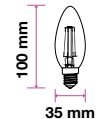

Beam Angle:	300°
Body Type:	Glass
Dimension:	35x100mm
Box Qty:	100 Pcs

Clear Glass-Filament-Candle-E14

4W VT-1985C

SKU: 43071 - 2700K Warm White 3800157624183

EQ. Watts:	40w
Voltage/Frequency:	AC:220-240V,50Hz
Luminous Flux:	400lm
Commercial Type:	Candle