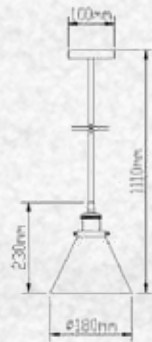

Transparent Glass-Metal Series

Model:	VT-7185
SKU:	3738
EAN:	3800157611114
Size:	180x230x1110mm
Box Qty:	12Pcs
Material:	Glass+Metal