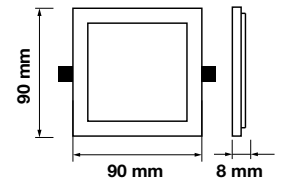

LED Type: **SMD**  
 CRI: **>80**  
 PF: **>0.9**  
 Shape: **Square**

Cutting Size:  
**75x75mm**

Body Type: **Aluminium**  
 Dimension: **90x90x8mm**  
 Box Qty: **100 Pcs**