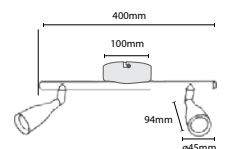

Double Head

9W VT-810-B

SKU: 8267 - 3000K Warm White
SKU: 8269 - 4000K Day White

3800157627177
3800157627191

Sensor Compatible:	Yes
Voltage/Frequency:	AC:220-240V,50/60Hz
Luminous Flux:	720lm
IP Rating:	IP20
CRI:	>80

PF:	>0.5
Beam Angle:	100°
Body Type:	Plastic+Metal
Dimension:	400x100x94mm
Box Qty:	12 Pcs