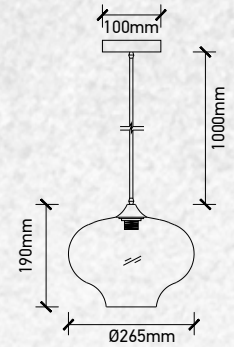

Transparent Glass-Metal Series

Model:	VT-7229
SKU:	3867
EAN:	3800157620772
Size:	265x190x1000mm
Box Qty:	8Pcs
Material:	Glass+Metal