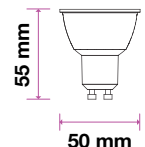

MODEL	WATTS	EQ.WATTS	LUMENS	BASE	SHAPE	BOX QTY.
VT-275	5w	40w	380	GU10		192 pcs

SKU: 108 | 3000K WARM WHITE
SKU: 510 | 4000K DAY WHITE
SKU: 511 | 6400K WHITE