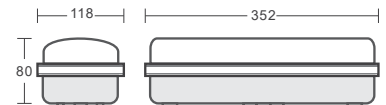

Watts: 4w
Lamp Type: 30 SMD LEDs
Lumens: 190lm
Input Voltage: AC:220-240V,50/60Hz
IP Rating: IP65
Material : PC
Exit Lamp Type: Wall - Bulkhead
Viewing Distance: 22 Meters From One side

Emergency Operation Time: >3 Hours
Battery: Ni-Cd 4.8V,900mAh
Recharging Time: 12 Hours
Test Button: Green Light Indicator Test Button
Stickers: 3 Stickers
Legends: 3 Way Legend Available
Mode Of Operation: Maintained
Box Qty: 12pcs