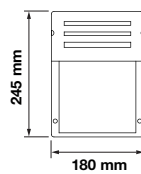

Wall Lamp
VT-754-MW

SKU: 7077

3800157616300

Voltage:	AC:220-240V,50Hz
Max.Watts:	40W
IP Rating:	IP44
Holder:	E27
Color of Fixture:	Matt White
Body Type:	Aluminium+Glass
Size:	245x180x93mm
Box Qty:	10 Pcs