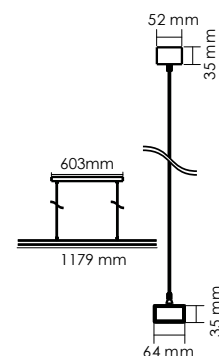

LINEAR HANGING LIGHTS-NON LINKABLE

This modern range of suspended linear lights has up & down illumination for a more evenly distributed light that creates a subtle ambient yet sufficient lighting for any commercial lighting. Linear up & down lights are offered in two colors variants Silver and White.

- **30,000 hrs Lifespan**
- **AC: 100-270V,50/60Hz**
- **Aluminum Body**
- **UGR<6**

5 YEAR WARRANTY*

SILVER   VT-7-61-S

SKU:607 | 4000K DAY WHITE

WHITE   VT-7-61-W

SKU:606 | 4000K DAY WHITE

WATTS

UP 30w

DOWN 30w

LUMENS

UP-3300

DOWN-3300

SIZE

1179x64x35mm

BOX QTY.

8 pcs