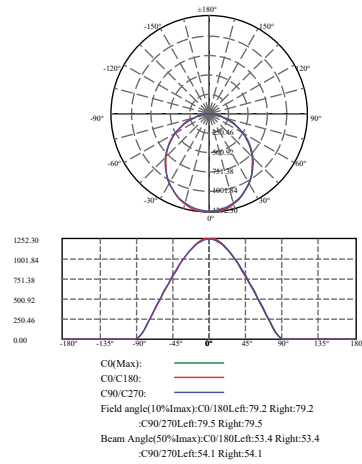

10W
VT-7-42-L

: SKU:395 | 4000K DAY WHITE

10W
VT-7-42-LN

: SKU:396 | 4000K DAY WHITE

12W
VT-7-42-LW

: SKU:397 | 4000K DAY WHITE

14W
VT-7-42-T

: SKU:398 | 4000K DAY WHITE

16W
VT-7-42-X

: SKU:399 | 4000K DAY WHITE