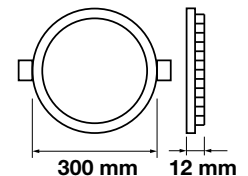

Emergency Pack: **Available**
Voltage/Frequency: **AC:85-265V,50/60Hz**
Luminous Flux: **2000lm**
Beam Angle: **120°**

LED Type: **SMD**
CRI: **>80**
PF: **>0.9**
Shape: **Round**

Body Type: **Aluminium**
Dimension: **Ø300x12mm**
Box Qty: **10 Pcs**