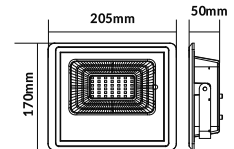

Solar-Floodlight

25W VT-25W

SKU: 8573 - 4000K Day White 3800157645584

Battery:	5000mAh	Charging Time:	4 Hours	CRI:	>70
Voltage/Frequency:	DC:3.2V	Working Time:	8 Hours	Body Type:	Aluminium
Luminous Flux:	550lm	IP Rating:	IP65	Dimension:	205x50x170mm
Color of Fixture:	Black	Beam Angle:	120°	Box Qty:	8Pcs

NEW