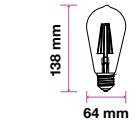

Amber Cover -Filament-ST64-E27

4W VT-1964

SKU: 4361 - 2200K Warm White 3800157602747

EQ. Watts:	40w
Voltage/Frequency:	AC:220-240V,50Hz
Luminous Flux:	350lm
Commercial Type:	ST64

LED Type:	Filament
CRI:	>80
PF:	>0.4
Base:	E27

Beam Angle:	300°
Body Type:	Glass
Dimension:	64x138mm
Box Qty:	50 Pcs