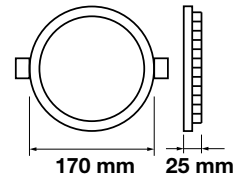

Cutting Size:  
Ø105mm

Body Type: Aluminium+Satin Nickel  
Dimension: Ø120x25mm  
Box Qty: 40 Pcs

Slim Series-Satin Nickel-Round

12w VT-1207SN

SKU: 6344 - 4000K Day White 3800157621281

Cutting Size:  
Ø155mm