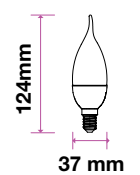

MODEL	WATTS	EQ.WATTS	LUMENS	BASE	SHAPE	BOX QTY.
VT-258	5.5w	40w	470	E14	Candle	200 pcs
SKU: 117 | 3000K WARM WHITE SKU: 118 | 4000K DAY WHITE SKU: 119 | 6400K WHITE