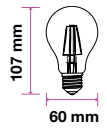

Beam Angle:	300°
Body Type:	Glass
Dimension:	60x107mm
Box Qty:	25 Pcs