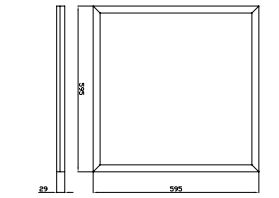

Body Type:	FE+PP
Dimension:	595x595x29mm
Box Qty:	6 Pcs