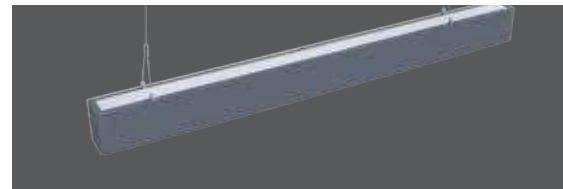

Up & Down Linear Hanging Lights (Slim)

Continuous suspended up & down lighting with a 75mm body; available in Black, Silver, and White