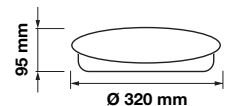

Sensor Compatible:	Yes
Voltage/Frequency:	AC:220-240V,50Hz
Luminous Flux:	1700lm
IP Rating:	IP20
CRI:	>80
PF:	>0.5

Beam Angle:	120°
Color of Fixture:	White
Body Type:	Metal+PMMA
Shape:	Round
Dimension:	Ø320x95mm
Box Qty:	10 Pcs