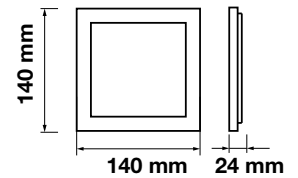

Body Type: **Aluminium**
Dimension: **140x140x24mm**
Box Qty: **40 Pcs**