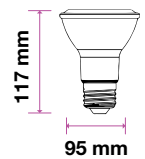

MODEL	WATTS	EQ.WATTS	LUMENS	BASE	SHAPE	BOX QTY.
VT-230	11w	95w	825	E27	PAR30	30 pcs

- SKU: 153 | 3000K WARM WHITE
- SKU: 154 | 4000K DAY WHITE
- SKU: 155 | 6400K WHITE