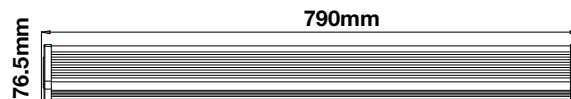

MODEL	WATTS	LUMENS	BEAM ANGLE	PF	CRI	LED	BODY	BOX QTY.
VT-9-152	150w	15000	120°	>0.9	>80	SMD	Aluminum	6 pcs

SKU: 893 | 4000K DAY WHITE
SKU: 894 | 6000K WHITE