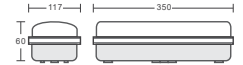

Test Button:	Green Light Indicator Test Button
Stickers:	4 Stickers
Legends:	4 Ways Legend Available
Mode Of Operation:	Maintained
Box Qty:	12 Pcs

NEW