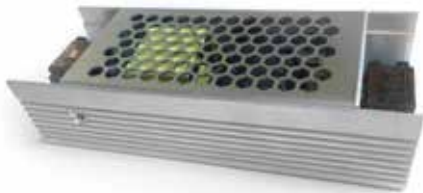

Slim Power Supply
VT-20077

SKU :	3247
Watts:	75w
Current Capacity:	6A
Input Power:	AC:85-265V,50/60Hz

With short circuit protection, over

Output:	DC:12V
Unit Size:	130x50x31mm
EAN:	3800157628556
Box Qty.	60 Pcs