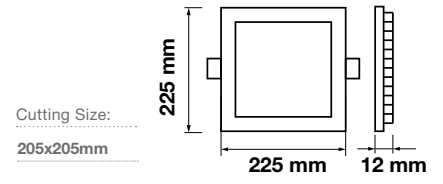

Emergency Pack:	Available	LED Type:	SMD	Body Type:	Aluminium
Voltage/Frequency:	AC:85-265V,50/60Hz	CRI:	>80	Dimension:	225x225x12mm
Luminous Flux:	1500lm	PF:	>0.6	Box Qty:	20 Pcs
Beam Angle:	120°	Shape:	Square