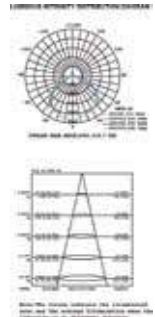

Body Type: **Die Cast Aluminium**
Dimension: **293x41x23mm**
Box Qty: **4 Pcs**

Slimline-White Body-White Wire

100w VT-49101W

SKU: 5970 - 3000K Warm White 3800157626231
SKU: 5971 - 4000K Day White 3800157626248
SKU: 5972 - 6400K White 3800157626255

Sensor Compatible: **Yes**
Voltage/Frequency: **AC:220-240V,50Hz**
Luminous Flux: **8500lm**
Color of Fixture: **White**

CRI: **>70**
PF: **>0.9**
IP Rating: **IP65**
Beam Angle: **100°**