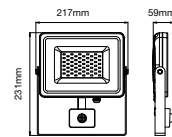

PIR-Slimline-White Body

30W VT-4933PIRW

SKU: 5824 - 6400K White 3800157614986

Detection Angle: 120°
Detection Distance: 2-8m
Voltage/Frequency: AC:220-240V,50/60Hz
Luminous Flux: 2550lm

CRI: >70
PF: >0.9
IP Rating: IP44
Beam Angle: 100°