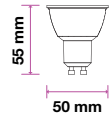

Spotlights-GU10-Lens-110°

7W VT-2778

SKU: 1672 - 3000K Warm White 3800157602136
SKU: 1673 - 4500K Day White 3800157602143
SKU: 1674 - 6400K White 3800157602150

EQ. Watts:	45w
Voltage/Frequency:	AC:220-240V,50Hz
Luminous Flux:	500lm
LED Type:	SMD

CRI:	>80
PF:	>0.5
Base:	GU10
Beam Angle:	110°

Body Type:	Plastic
Dimension:	50x57mm
Box Qty:	200 Pcs