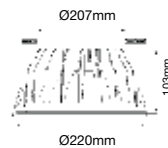

Reflector Series - High Lumen
40W VT-26451

SKU: 1453 - 3000K Warm White 3800157635561
SKU: 1279 - 4500K Day White 3800157612012

Sensor Compatible:	Yes
Voltage/Frequency:	AC:100-270V,50/60Hz
Luminous Flux:	4800lm
LED Type:	COB
CRI:	>80
PF:	>0.9

Beam Angle:	120°
Body Type:	PKW
Color of Fixture:	PKW
Shape:	Round
Dimension:	Ø220x103mm
Cutting Size:	Ø207mm
Box Qty:	12 Pcs