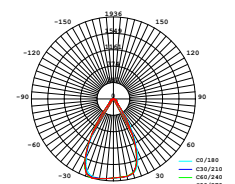

Tracklights-Smart Color Changing
35w VT-7735-B

SKU: 1459 - 3 IN 1 3800157637930

Sensor Compatible:	
Voltage/Frequency:	AC:220-240V,50/60Hz
Luminous Flux:	1950
LED Type:	COB
CRI:	>80
PF:	>0.9

CCT AND DIMMING
VIA SMART PHONE APP

Beam Angle:	16°-53°
Color of Fixture:	Black
Body Type:	Aluminium
Life span:	30,000 Hours
Dimension:	250x183x93mm
Box Qty:	20 Pcs

CCT Adjustable
2800K/4000K/6000K

5 YEAR
WARRANTY