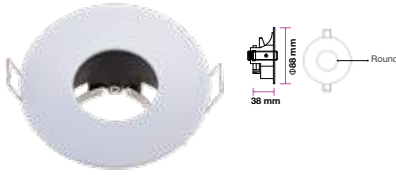

Fitting-Round-GU10

Model No	VT-785
SKU:	3611
Base:	GU10
Material:	Aluminium
Shape:	Round
Color of Fixture:	White
Dimension:	88x38mm
Cutting Size:	Ø75mm
EAN:	3800157607407
Box Qty:	100 Pcs