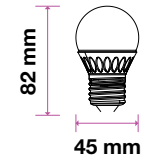

Beam Angle:	200°
Body Type:	Thermoplastic
Dimension:	45x82mm
Box Qty:	200 Pcs

NEW