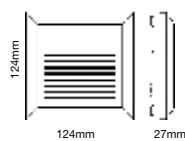

Beam Angle:	55°
Body Type:	PC
Color of Fixture:	White
Shape:	Square
Dimension:	124x124x27mm
Cutting Size:	N/A
Box Qty:	50 Pcs

Step Light-Square-IP65  
2W VT-1152-B

SKU: 1323 - 3000K Warm White 3800157620512  
SKU: 1322 - 4000K Day White 3800157620505