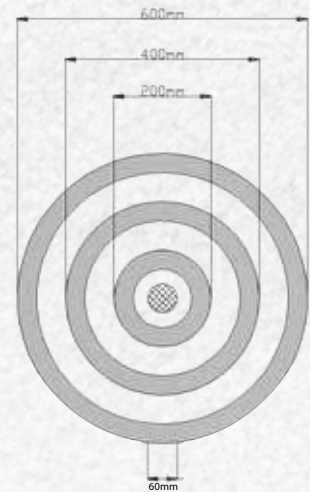

Chandelier-3 Step

80w VT-80-3D

Built In LED

SKU: 3906 - 3000K Warm White
SKU: 3907 - 4000K Day White

3800157624657
3800157624664

Voltage/Frequency:	AC:100-240V,50Hz
Luminous Flux:	5600lm
LED Type:	SMD
CRI:	>80
PF:	>0.9
Beam Angle:	120°

No. of LED:	510 pcs
Material :	Acrylic+Aluminium
Unit GW :	4.7 Kg
Life Span:	20,000 Hours
Size :	600x600x1200mm
Box Qty:	1Pcs