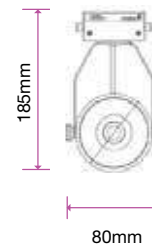

Tracklights-Black Body
20W VT-4521T

SKU: 1202 - 5000K Day White 3800157600187

Sensor Compatible:	Yes	Beam Angle:	46°
Voltage/Frequency:	AC:100-240V,50/60Hz	Color of Fixture:	Black
Luminous Flux:	1500lm	Body Type:	Die Cast Aluminium
LED Type:	COB	Life span:	20,000 Hours
CRI:	>80	Dimension:	Ø80x185mm
PF:	>0.9	Box Qty:	8 Pcs