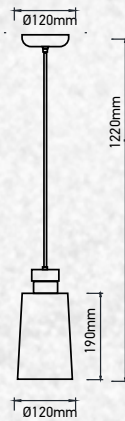

Pendant Light-Gold Lamp Shade

7W VT-7333-G Built In LED

SKU: 3934 - 3000K Warm White 3800157628952
SKU: 3928 - 4000K Day White 3800157626569

Voltage/Frequency:	AC:220-240V,50Hz
Luminous Flux:	400lm
LED Type:	SMD
CRI:	>80
PF:	>0.5
Beam Angle:	120°
No. of LED:	14 pcs
Material :	Metal Finish
Unit GW :	1.4 Kg
Life Span:	30,000 Hours
Size :	Ø120xH190mm
Box Qty:	12Pcs