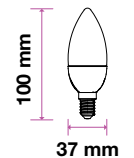

EQ. Watts:	40w
Voltage/Frequency:	AC:220-240V,50Hz
Luminous Flux:	470lm
Commercial Type:	Candle

LED Type:	SMD
CRI:	>95
PF:	>0.5
Base:	E14

Beam Angle:	200°
Body Type:	Thermoplastic
Dimension:	37x100mm
Box Qty:	200 Pcs