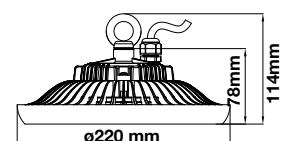

Sensor Compatible:	Yes
Voltage/Frequency:	AC:220-240V,50Hz
Luminous Flux:	4000lm
LED Type:	SMD
CRI:	>70
PF:	>0.9
Beam Angle:	90°
Body Type:	Die Cast Aluminium
IP Rating:	IP44
Dimension:	220x114mm
Box Qty:	8 Pcs

UFO-Highbay-90°
50w VT-9055

SKU: 5560 - 6400K White

3800157621977

90° BEAM ANGLE