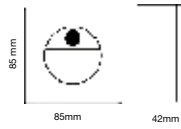

Step Light With Sensor
3W VT-8035

SKU: 5570 - 4000K Day White 3800157617291

Sensor Compatible:	Sensor Included
Voltage/Frequency:	AC:100-240V, 50/60Hz
Luminous Flux:	100lm
LED Type:	SMD
CRI:	>80
PF:	>0.5

Beam Angle:	45°
Body Type:	Die cast Aluminum
Color of Fixture:	White
Shape:	Square
Dimension:	85x85x42mm
Cutting Size:	85x85mm
Box Qty:	100 Pcs