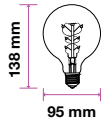

Amber Cover -Filament-Globe-E27