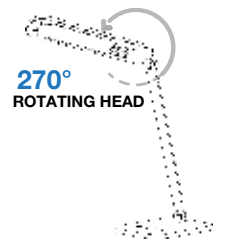

Voltage/Frequency:	AC:100-240V,50/60Hz
Luminous Flux:	650lux
CRI:	>80
PF:	>0.45

Beam Angle:	120°
Color:	White
Body Type:	ABS+Aluminium
Dimension:	240x396x180mm
Box Qty:	9 Pcs