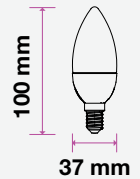

LED PLASTIC BULBS  
 Candle C37

**5** YEAR  
 WARRANTY\*

Candle | E14

Candle | E27

Flame Candle

Candle | E14

MODEL	WATTS	EQ.WATTS	LUMENS	BASE	SHAPE	BOX QTY.
VT-226	5.5w	40w	470	E14	Candle	200 pcs
SKU: 171   3000K WARM WHITE SKU: 172   4000K DAY WHITE SKU: 173   6400K WHITE						