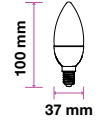

Bulbs-Candle-E14

4W VT-1818

SKU: 4216 - 2700K Warm White 3800230624796
SKU: 4166 - 4000K Day White 3800230620675
SKU: 4122 - 6400K White 3800230620668

EQ. Watts:	30w
Voltage/Frequency:	AC:220-240V,50Hz
Luminous Flux:	320lm
Commercial Type:	Candle

LED Type:	SMD
CRI:	>80
PF:	>0.4
Base:	E14

Beam Angle:	200°
Body Type:	ThermoPlastic
Dimension:	37x100mm
Box Qty:	200 Pcs