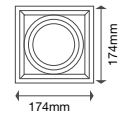

AR111-Accessories

Model No: VT-7221-B Dimension: 174x174 mm
SKU: 3581 Cutting Size: 163x163mm
Base: 1XAR111 EAN: 3800157607063
Material: Aluminium Box Qty: 24 Pcs
Color of Fixture: Black