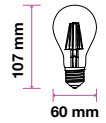

Frost Cover -Filament-A67-E27

8W VT-1938

SKU: 4483 - 2700K Warm White 3800157609586
SKU: 4484 - 4000K Day White 3800157609593
SKU: 4485 - 6400K White 3800157609609

EQ. Watts:	60w
Voltage/Frequency:	AC:220-240V,50Hz
Luminous Flux:	800lm
Commercial Type:	A67

LED Type:	Filament
CRI:	>80
PF:	>0.5
Base:	E27

Beam Angle:	300°
Body Type:	Glass
Dimension:	67x123mm
Box Qty:	50 Pcs