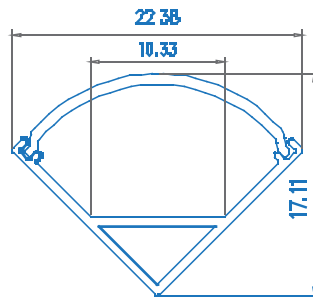

2
PCS PACK

Aluminium Profile-2 Meters

Model No:	VT-7109-2Pc
SKU:	9957
Dimension:	22x17x2000mm
Color of Fixture:	Milky
EAN:	3800157617208
Box Qty.	150 Pcs