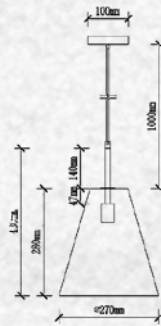

Designer Glass-Transparent

Model:	VT-7305
SKU:	3881
EAN:	3800157620994
Size:	Ø270x1280mm
Box Qty:	4Pcs
Material:	Glass