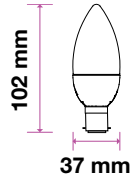

MODEL	WATTS	EQ.WATTS	LUMENS	BASE	BOX QTY.
VT-284D	4w	30w	350	B15	100 pcs

SKU: 862 | 3000K WARM WHITE

DIMMABLE