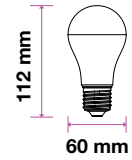

Beam Angle:	200°
Body Type:	Thermoplastic
Dimension:	60x112mm
Box Qty:	100 Pcs

NEW