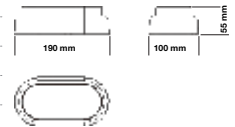

Sensor Compatible:	Yes
Voltage/Frequency:	AC:200-240V,50/60Hz
Luminous Flux:	560lm
IP Rating:	IP54
CRI:	>70
PF:	>0.5

Beam Angle:	120°
Color of Fixture:	White
Body Type:	PC
Shape:	Rectangle
Dimension:	190x100x55mm
Box Qty:	20 Pcs