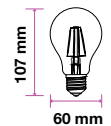

Clear Glass-Filament-A60-E27

4W VT-1885C

SKU: 42591 - 2700K Warm White 3800157624312

EQ. Watts:	40w
Voltage/Frequency:	AC:220-240V,50Hz
Luminous Flux:	400lm
Commercial Type:	A60

LED Type:	Filament
CRI:	>80
PF:	>0.4
Base:	E27

Beam Angle:	300°
Body Type:	Glass
Dimension:	60x107mm
Box Qty:	50 Pcs