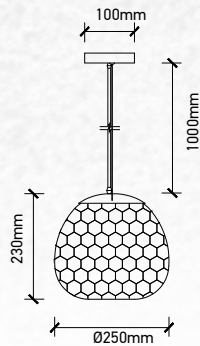

Designer Glass-Transparent

Model:	VT-7254
SKU:	3882
EAN:	3800157621007
Size:	Ø250x230x1000mm
Box Qty:	8Pcs
Material:	Glass+Metal