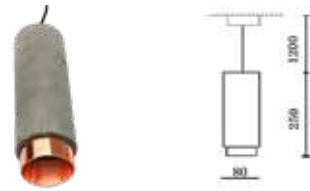

Fitting-Pendant Metal-1XGU10

Model No	VT-864-MR
SKU:	3130
Base:	GU10
Material:	Gypsum with metal
Shape:	Round
Color of Fixture:	Grey+Matt Rose Gold
Dimension:	ø250x80mm
Cutting Size:	N/A
EAN:	3800157635325
Box Qty:	9 pcs