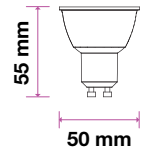

MODEL	WATTS	EQ.WATTS	LUMENS	BASE	BOX QTY.
VT-247	6.5w	60w	480	GU10	200 pcs

- SKU: 192 | 3000K WARM WHITE
- SKU: 193 | 4000K DAY WHITE
- SKU: 194 | 6400K WHITE