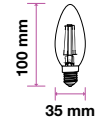

Clear Glass-Filament-Candle-E14

4W VT-1986C

SKU: 43011 - 2700K Warm White 3800157624114

EQ. Watts:	40w
Voltage/Frequency:	AC:220-240V,50Hz
Luminous Flux:	400lm
Commercial Type:	Candle

LED Type:	Filament
CRI:	>80
PF:	>0.4
Base:	E14

Beam Angle:	300°
Body Type:	Glass
Dimension:	35x100mm
Box Qty:	100 Pcs