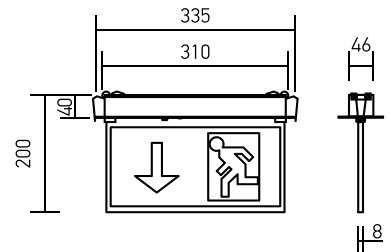

Watts: 2w
Lamp Type: 16 SMD LEDs
Lumens: 140lm
Input Voltage: AC:220-240V,50/60Hz
IP Rating: IP20
Material : PC
Exit Lamp Type: Recessed/Ceiling
Viewing Distance: 24 Meters From Both Sides

Emergency Operation Time: >3 Hours
Battery: Ni-Cd 3.6V,900mAh
Recharging Time: 12 Hours
Test Button: Green Light Indicator Test Button
Stickers: 3 Stickers
Legends: 3 Way Legend Available
Mode Of Operation: Maintained
Box Qty: 10pcs