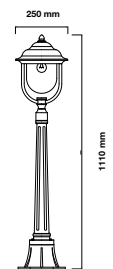

Color of Fixture: Matt Black

Body Type: Aluminium+PC

Size: 250x890mm

Box Qty: 8 Pcs