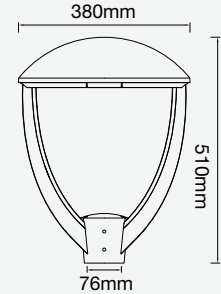

Garden Light

VT-55-1

SKU: 782 | 4000K DAY WHITE

WATTS	LUMENS	WEIGHT	BOX QTY.
50w	6000	8.36	1 pcs