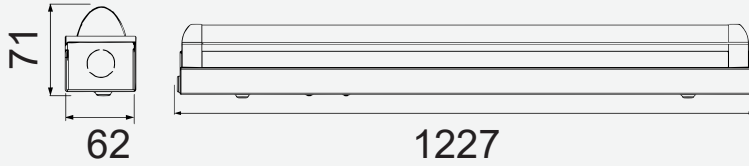

MODEL	WATTS	LUMENS	WEIGHT-KG	BOX QTY.
VT-8-43	40w	4000	1.68	10 pcs

SKU: 517 | 3IN1