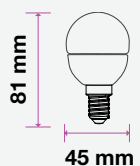

MODEL	WATTS	EQ.WATTS	LUMENS	BASE	SHAPE	BOX QTY.
VT-225	4.5w	40w	470	E14	P45	200 pcs

- SKU: 264 | 3000K WARM WHITE
- SKU: 265 | 4000K DAY WHITE
- SKU: 266 | 6400K WHITE