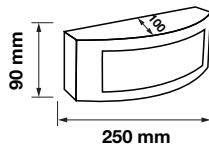

Wall Lamp

VT-7670

SKU: 7513 3800157617727

Voltage:	AC:220-240V,50Hz
Max.Watts:	14W
IP Rating:	IP44
Holder:	E27
Color of Fixture:	Stainless Steel
Body Type:	Stainless Steel+PC
Size:	250x90x100mm
Box Qty:	12 Pcs