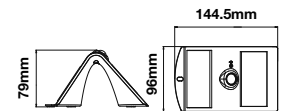

Battery:	3.7V Lithium Battery 1200mAh
Lumens:	220lm
No. of LED:	14pcs (Front 12pcs, Back 2 pcs)
Detecting Angle:	120°
Sensing Range:	2 - 6 mtrs

Charging Time:	6-7 hrs Sunlight Charging
IP Rating:	IP65
Material:	ABS+PC
Dimension:	144.5x96x79mm
Working Time:	Min 8 hrs and Max 24 hrs
Box Qty:	20Pcs