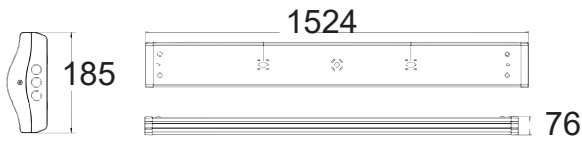

MODEL	WATTS	LUMENS	WEIGHT-KG	BOX QTY.
VT-8-61	60w	7200	3.65	4 pcs

SKU: 754 | 4000K DAY WHITE

Microwave Sensor (Optional)

VT-8-6 SKU: 759 Compatible with Batten

Detection area:

4M (@3M MOUNTING HEIGHT)

Detection angle:

150°(WALL) 360°(CEILING)

Hold time:

5S / 30S / 90S / 3MIN / 30MIN