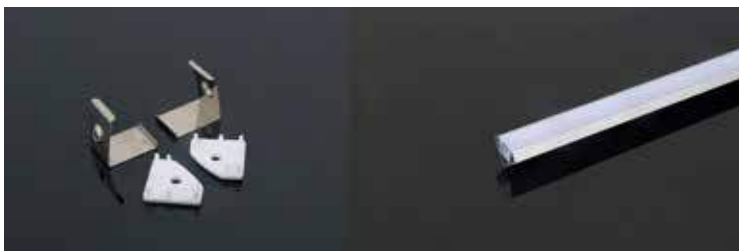

Box Qty. 120 Pcs

Aluminium Profiles-Milky

Model No:	VT-8114
SKU:	3356
Dimension:	2000x19x19mm
Color of Fixture:	Milky
EAN:	3800157636841

Aluminium Profiles-White Housing

Model No:	VT-8114-W
SKU:	3364
Dimension:	2000x19x19mm
Color of Fixture:	White
EAN:	3800157640145