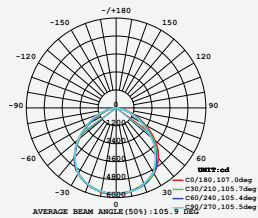

LUMINOUS INTENSITY DISTRIBUTION DIAGRAM