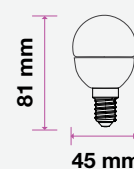

MODEL	WATTS	EQ.WATTS	LUMENS	BASE	SHAPE	BOX QTY.
VT-282	5.5w	40w	470	E14	P45	200 pcs

SKU: 856 | 3000K WARM WHITE